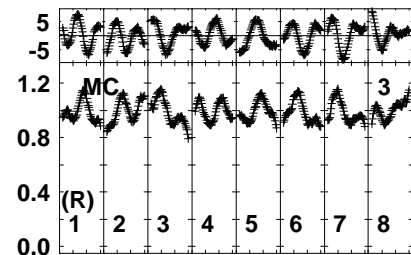

Plot file version 1 created 01-FEB-2024 11:04:08

RB009.UVDATA.1

Freq = 22.1080 GHz, Bw = 32.000 MH Bandpass table # 1

Lower frame: BP ampl Top frame: BP phase

Bandpass table spectrum Antenna: *

Timerange: 00/00:00:01 to 999/00:00:00

Plot file version 2 created 01-FEB-2024 11:04:08
 RB009.UVDATA.1
 Freq = 22.1080 GHz, Bw = 32.000 MH Bandpass table # 1

Lower frame: BP ampl Top frame: BP phase
 Bandpass table spectrum Antenna: *
 Timerange: 00/00:00:01 to 999/00:00:00