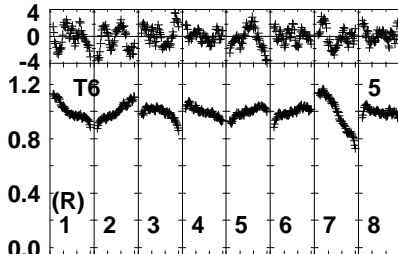

Plot file version 1 created 01-FEB-2024 11:04:08

RB009.UVDATA.1

Freq = 22.1080 GHz, Bw = 32.000 MH Bandpass table # 1

Lower frame: BP ampl Top frame: BP phase

Bandpass table spectrum Antenna: *

Timerange: 00/00:00:01 to 999/00:00:00

Plot file version 2 created 01-FEB-2024 11:04:08
 RB009.UVDATA.1
 Freq = 22.1080 GHz, Bw = 32.000 MH Bandpass table # 1

Lower frame: BP ampl Top frame: BP phase
 Bandpass table spectrum Antenna: *
 Timerange: 00/00:00:01 to 999/00:00:00