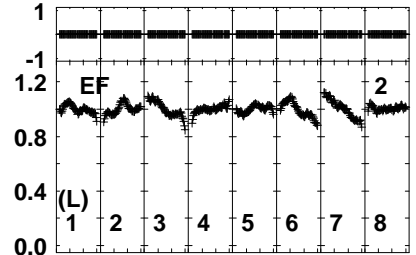

Plot file version 1 created 01-FEB-2024 11:04:08

RB009.UVDATA.1

Freq = 22.1080 GHz, Bw = 32.000 MH Bandpass table # 1

Lower frame: BP ampl Top frame: BP phase

Bandpass table spectrum Antenna: *

Timerange: 00/00:00:01 to 999/00:00:00

Plot file version 2 created 01-FEB-2024 11:04:08
 RB009.UVDATA.1
 Freq = 22.1080 GHz, Bw = 32.000 MH Bandpass table # 1

Lower frame: BP ampl Top frame: BP phase
 Bandpass table spectrum Antenna: *
 Timerange: 00/00:00:01 to 999/00:00:00