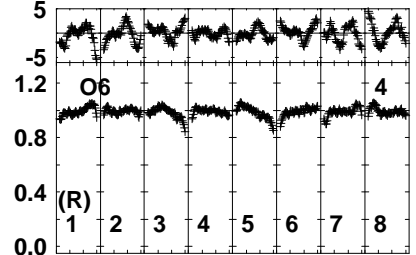

Plot file version 1 created 01-FEB-2024 11:04:08

RB009.UVDATA.1

Freq = 22.1080 GHz, Bw = 32.000 MH Bandpass table # 1

Lower frame: BP ampl Top frame: BP phase

Bandpass table spectrum Antenna: *

Timerange: 00/00:00:01 to 999/00:00:00

Plot file version 2 created 01-FEB-2024 11:04:08
 RB009.UVDATA.1
 Freq = 22.1080 GHz, Bw = 32.000 MH Bandpass table # 1

Lower frame: BP ampl Top frame: BP phase
 Bandpass table spectrum Antenna: *
 Timerange: 00/00:00:01 to 999/00:00:00