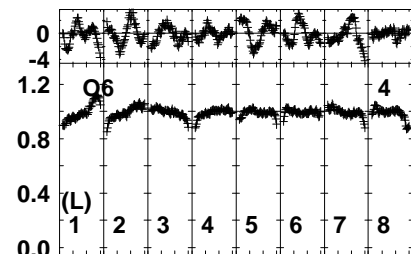

Plot file version 1 created 01-FEB-2024 11:04:08

RB009.UVDATA.1

Freq = 22.1080 GHz, Bw = 32.000 MH Bandpass table # 1

Lower frame: BP ampl Top frame: BP phase

Bandpass table spectrum Antenna: *

Timerange: 00/00:00:01 to 999/00:00:00

Plot file version 2 created 01-FEB-2024 11:04:08
 RB009.UVDATA.1
 Freq = 22.1080 GHz, Bw = 32.000 MH Bandpass table # 1

Lower frame: BP ampl Top frame: BP phase
 Bandpass table spectrum Antenna: *
 Timerange: 00/00:00:01 to 999/00:00:00