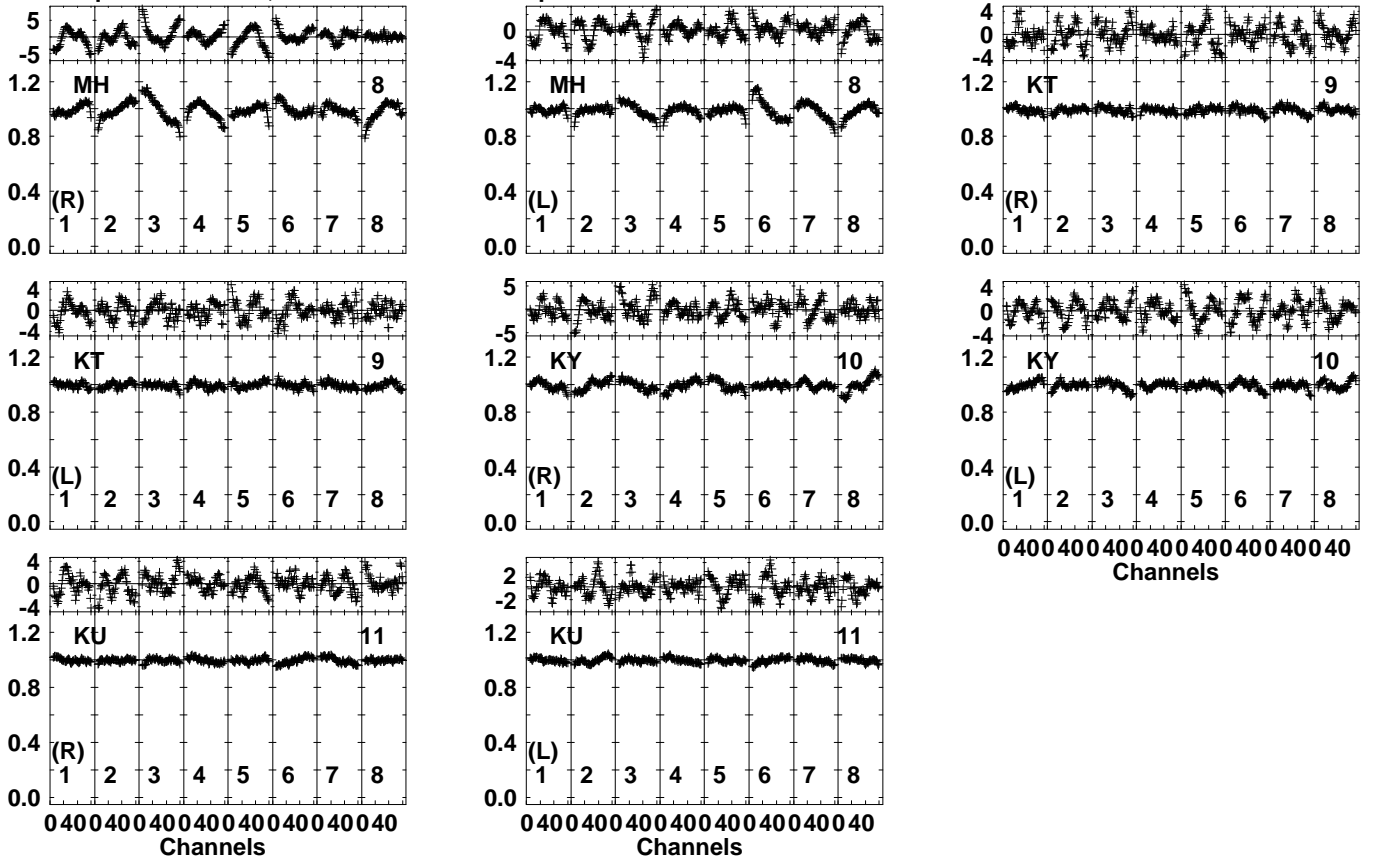

Plot file version 1 created 01-FEB-2024 11:04:08

RB009.UVDATA.1

Freq = 22.1080 GHz, Bw = 32.000 MH Bandpass table # 1

Lower frame: BP ampl Top frame: BP phase

Bandpass table spectrum Antenna: *

Timerange: 00/00:00:01 to 999/00:00:00

Plot file version 2 created 01-FEB-2024 11:04:08
 RB009.UVDATA.1
 Freq = 22.1080 GHz, Bw = 32.000 MH Bandpass table # 1

Lower frame: BP ampl Top frame: BP phase
 Bandpass table spectrum Antenna: *
 Timerange: 00/00:00:01 to 999/00:00:00