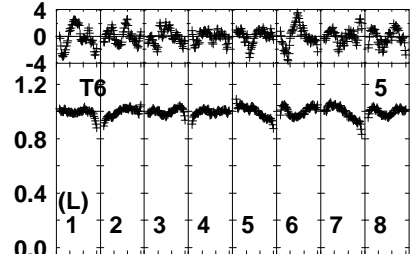

Plot file version 1 created 01-FEB-2024 11:04:08

RB009.UVDATA.1

Freq = 22.1080 GHz, Bw = 32.000 MH Bandpass table # 1

Lower frame: BP ampl Top frame: BP phase

Bandpass table spectrum Antenna: *

Timerange: 00/00:00:01 to 999/00:00:00

Plot file version 2 created 01-FEB-2024 11:04:08
 RB009.UVDATA.1
 Freq = 22.1080 GHz, Bw = 32.000 MH Bandpass table # 1

Lower frame: BP ampl Top frame: BP phase
 Bandpass table spectrum Antenna: *
 Timerange: 00/00:00:01 to 999/00:00:00