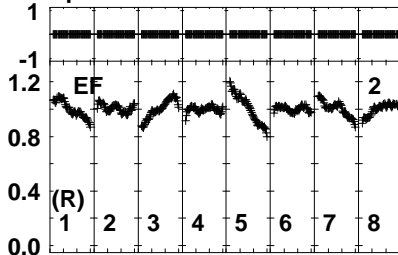

Plot file version 1 created 01-FEB-2024 11:04:08

RB009.UVDATA.1

Freq = 22.1080 GHz, Bw = 32.000 MH Bandpass table # 1

Lower frame: BP ampl Top frame: BP phase

Bandpass table spectrum Antenna: *

Timerange: 00/00:00:01 to 999/00:00:00

Plot file version 2 created 01-FEB-2024 11:04:08
 RB009.UVDATA.1
 Freq = 22.1080 GHz, Bw = 32.000 MH Bandpass table # 1

Lower frame: BP ampl Top frame: BP phase
 Bandpass table spectrum Antenna: *
 Timerange: 00/00:00:01 to 999/00:00:00