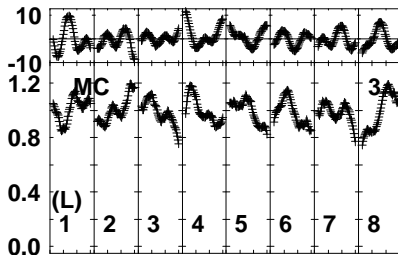

Plot file version 1 created 01-FEB-2024 11:04:08

RB009.UVDATA.1

Freq = 22.1080 GHz, Bw = 32.000 MH Bandpass table # 1

Lower frame: BP ampl Top frame: BP phase

Bandpass table spectrum Antenna: *

Timerange: 00/00:00:01 to 999/00:00:00

Plot file version 2 created 01-FEB-2024 11:04:08
 RB009.UVDATA.1
 Freq = 22.1080 GHz, Bw = 32.000 MH Bandpass table # 1

Lower frame: BP ampl Top frame: BP phase
 Bandpass table spectrum Antenna: *
 Timerange: 00/00:00:01 to 999/00:00:00