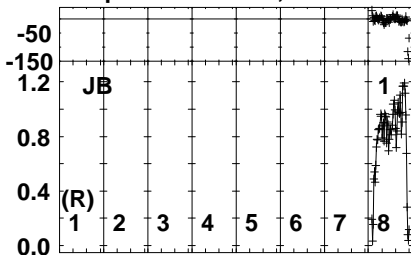

Plot file version 1 created 01-FEB-2024 11:04:08

RB009.UVDATA.1

Freq = 22.1080 GHz, Bw = 32.000 MH Bandpass table # 1

Lower frame: BP ampl Top frame: BP phase

Bandpass table spectrum Antenna: *

Timerange: 00/00:00:01 to 999/00:00:00

Plot file version 2 created 01-FEB-2024 11:04:08
 RB009.UVDATA.1
 Freq = 22.1080 GHz, Bw = 32.000 MH Bandpass table # 1

Lower frame: BP ampl Top frame: BP phase
 Bandpass table spectrum Antenna: *
 Timerange: 00/00:00:01 to 999/00:00:00