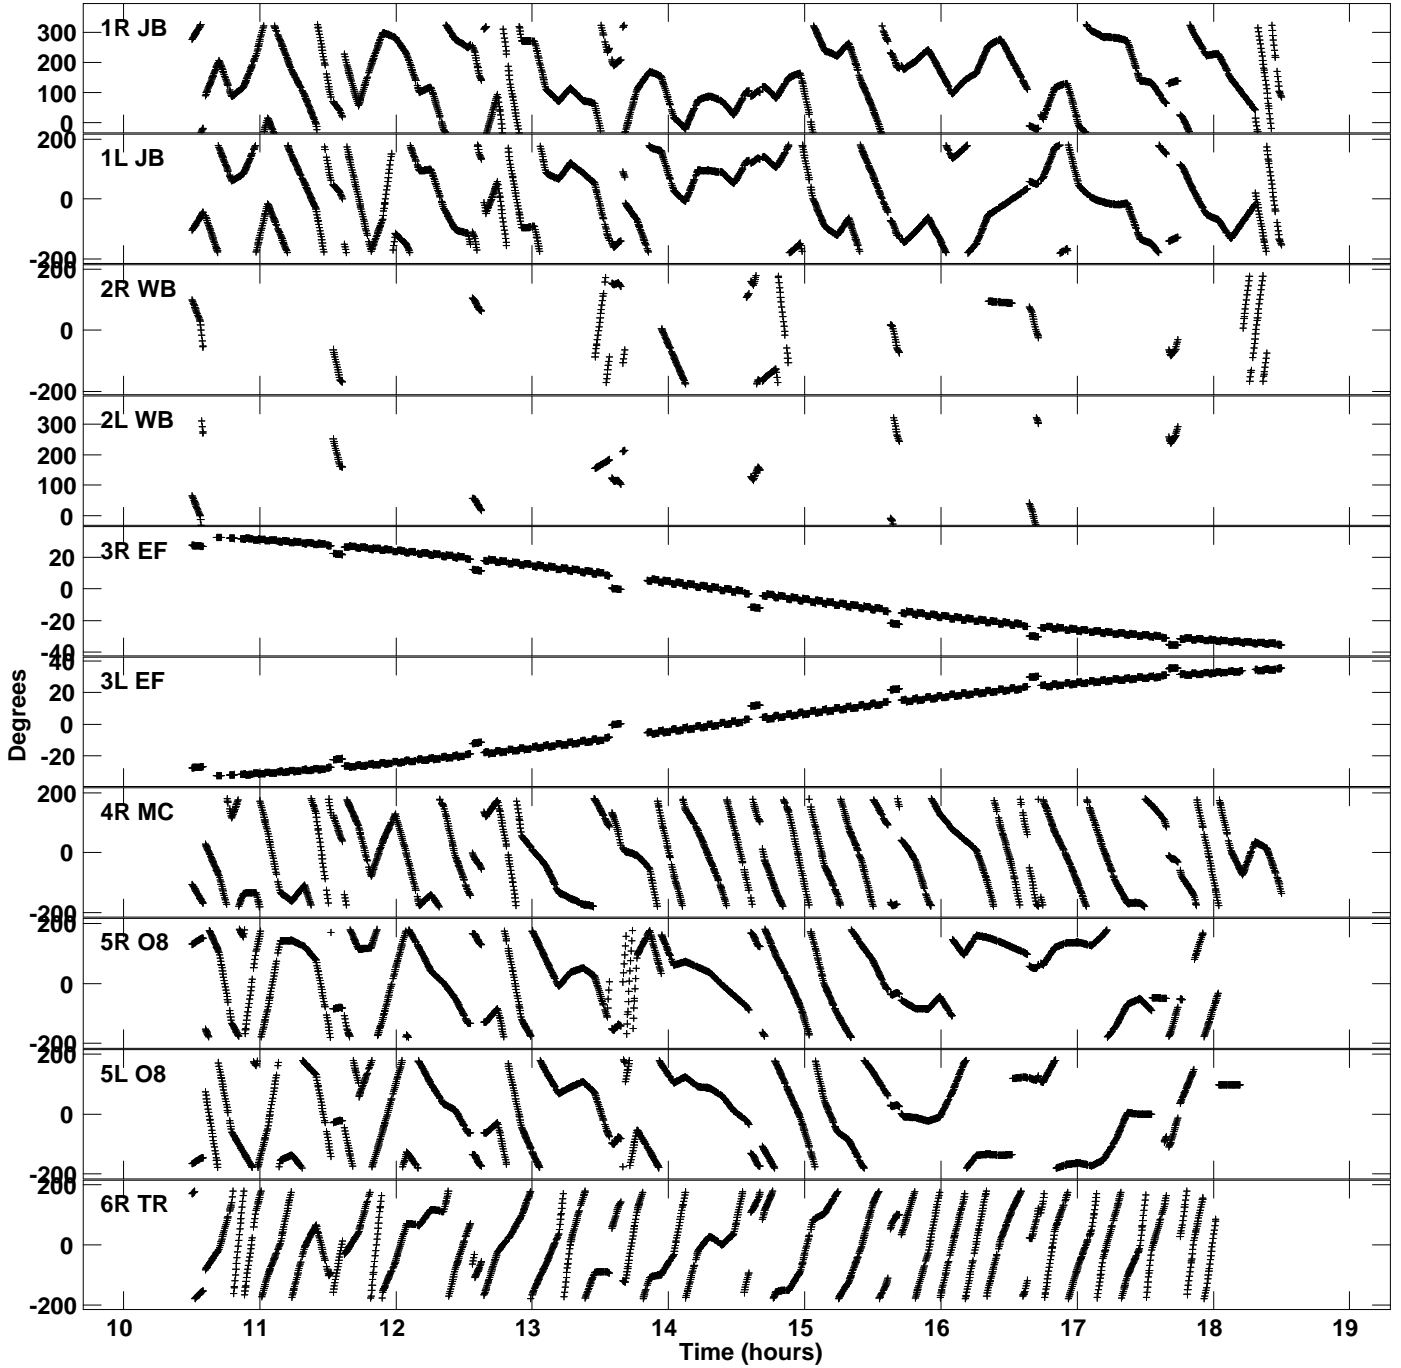

Plot file version 1 created 21-NOV-2023 14:00:01
Gain phs vs UTC time for RB010_2.UVDATA.1
CL 4 Rpol & Lpol IF 1

Plot file version 2 created 21-NOV-2023 14:00:01
Gain phs vs UTC time for RB010_2.UVDATA.1
CL 4 Rpol & Lpol IF 1