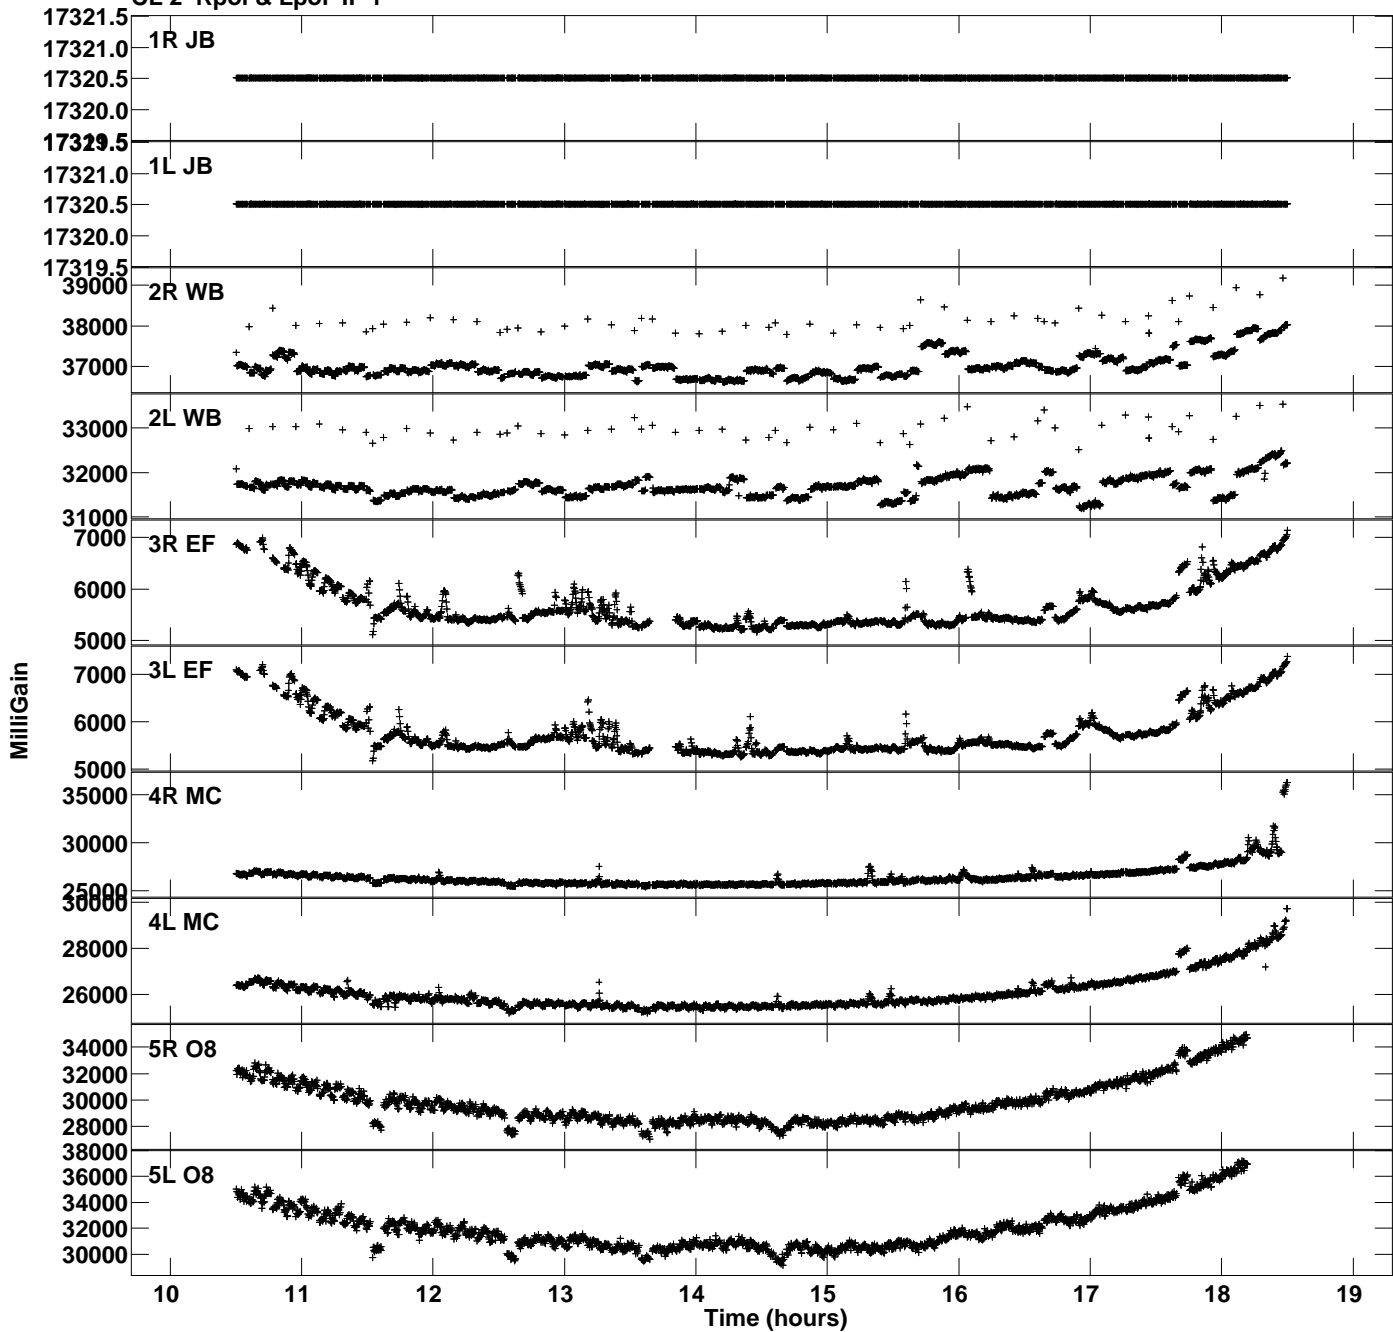

Plot file version 1 created 21-NOV-2023 10:45:37
Gain amp vs UTC time for RB010_2.UVDATA.1
CL 2 Rpol & Lpol IF 1

Plot file version 2 created 21-NOV-2023 10:45:37
Gain amp vs UTC time for RB010_2.UVDATA.1
CL 2 Rpol & Lpol IF 1