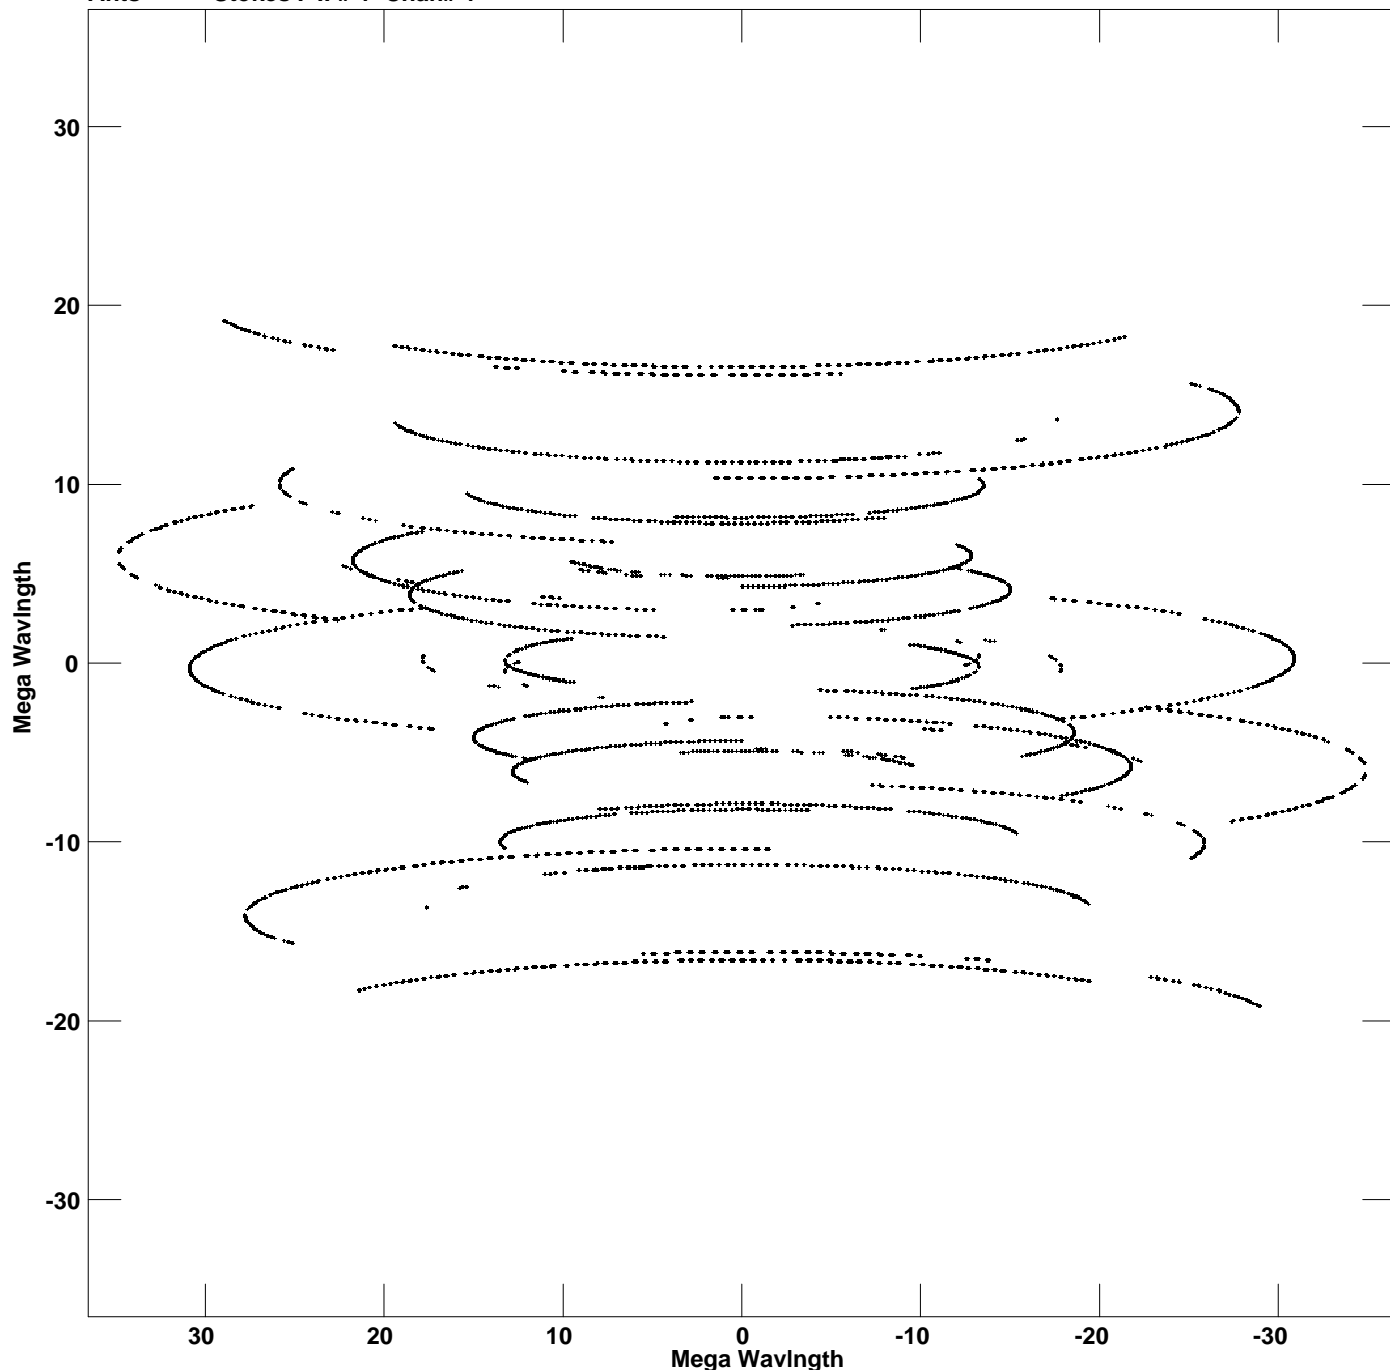

Plot file version 1 created 21-NOV-2023 14:10:37  
V vs U for J1825-0737.MULTI.1 Source:J1825-0737  
Ants \* - \* Stokes I IF# 1 Chan# 1

Freq = 6.6667 GHz, Bw = 4.000 MHz