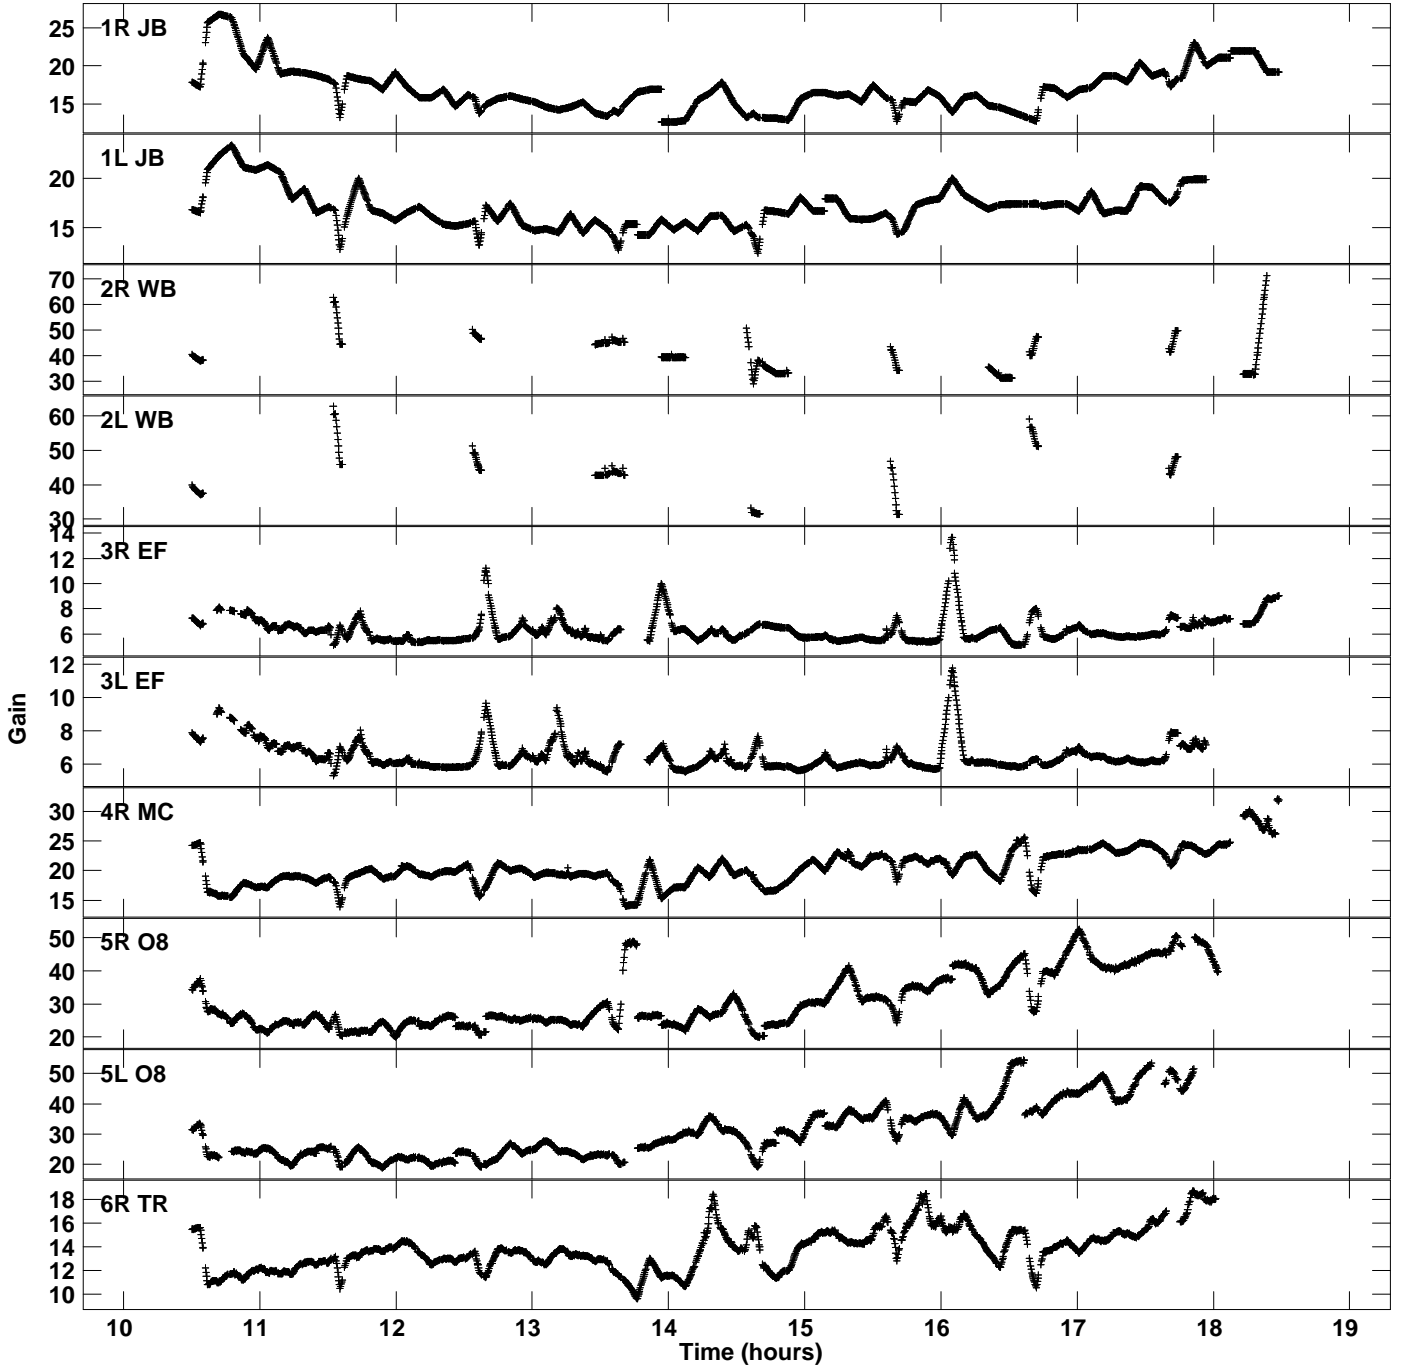

Plot file version 1 created 21-NOV-2023 14:10:42
Gain amp vs UTC time for RB010_2.TMP.1
CL 5 Rpol & Lpol IF 1

Plot file version 2 created 21-NOV-2023 14:10:42
Gain amp vs UTC time for RB010_2.TMP.1
CL 5 Rpol & Lpol IF 1