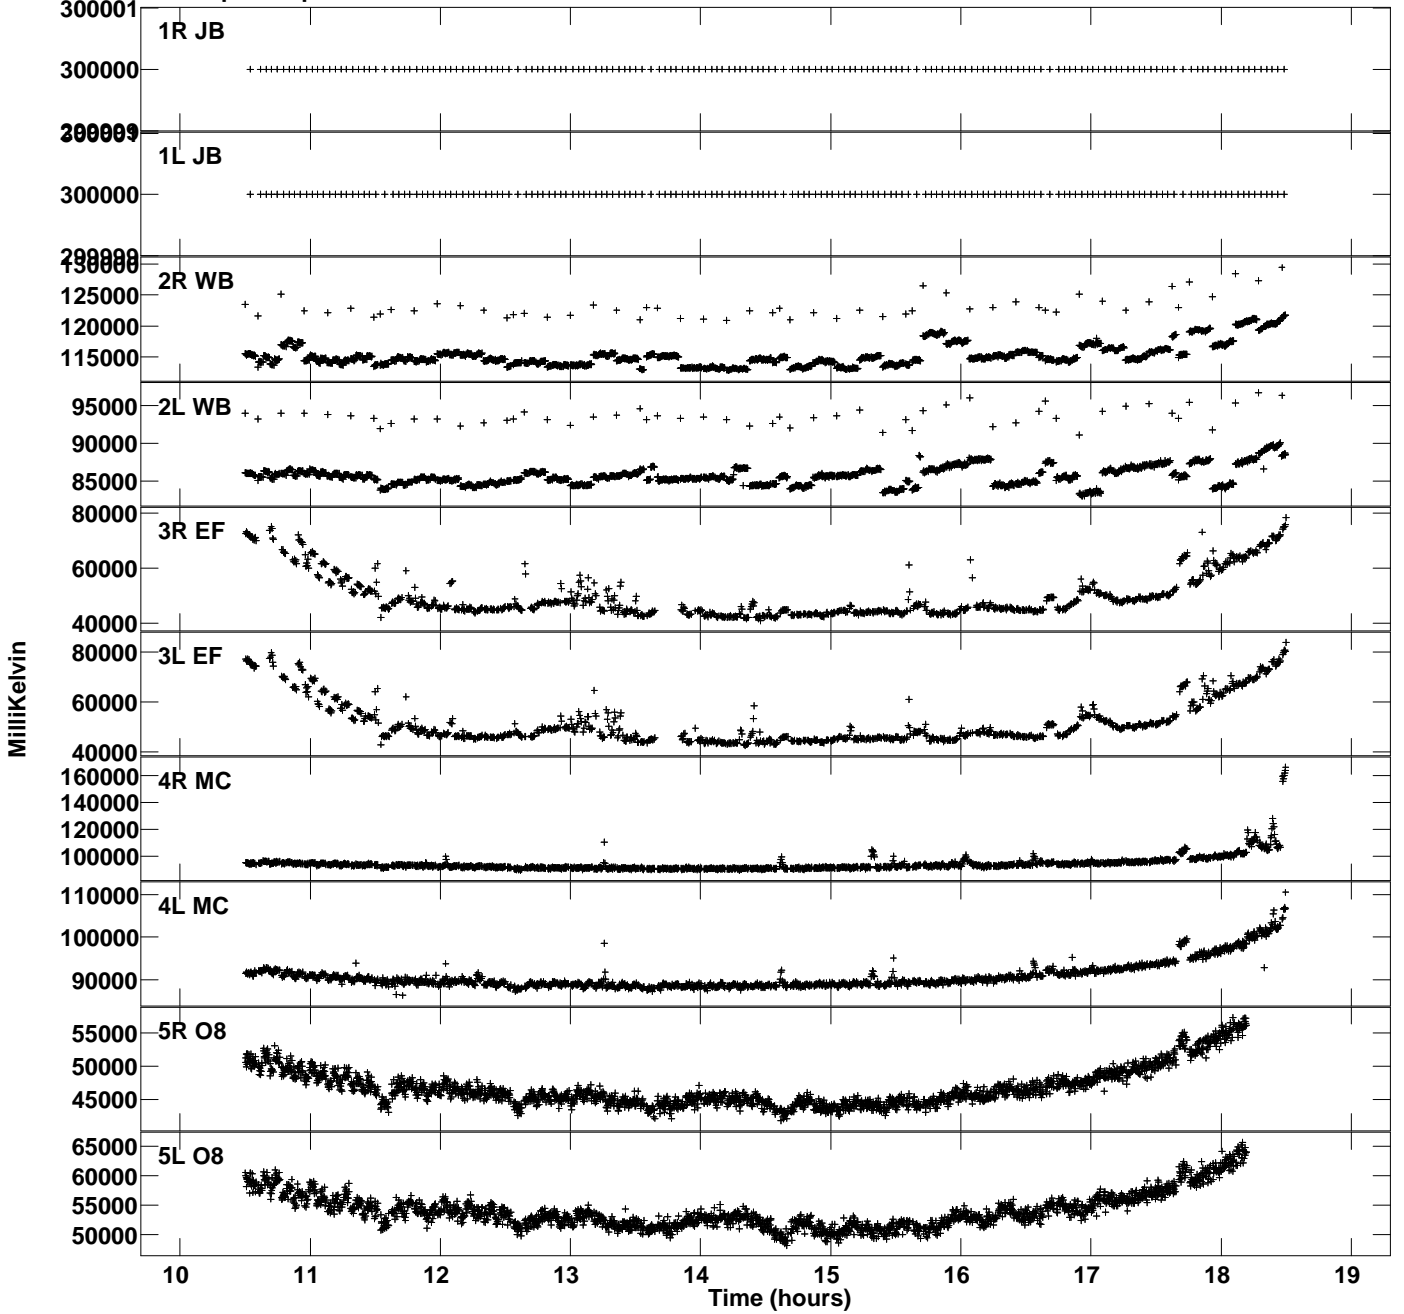

Plot file version 1 created 21-NOV-2023 10:45:36  
Tsys vs UTC time for RB010\_2.UVDATA.1  
TY 1 Rpol & Lpol IF 1

Plot file version 2 created 21-NOV-2023 10:45:36  
Tsyst vs UTC time for RB010\_2.UVDATA.1  
TY 1 Rpol & Lpol IF 1