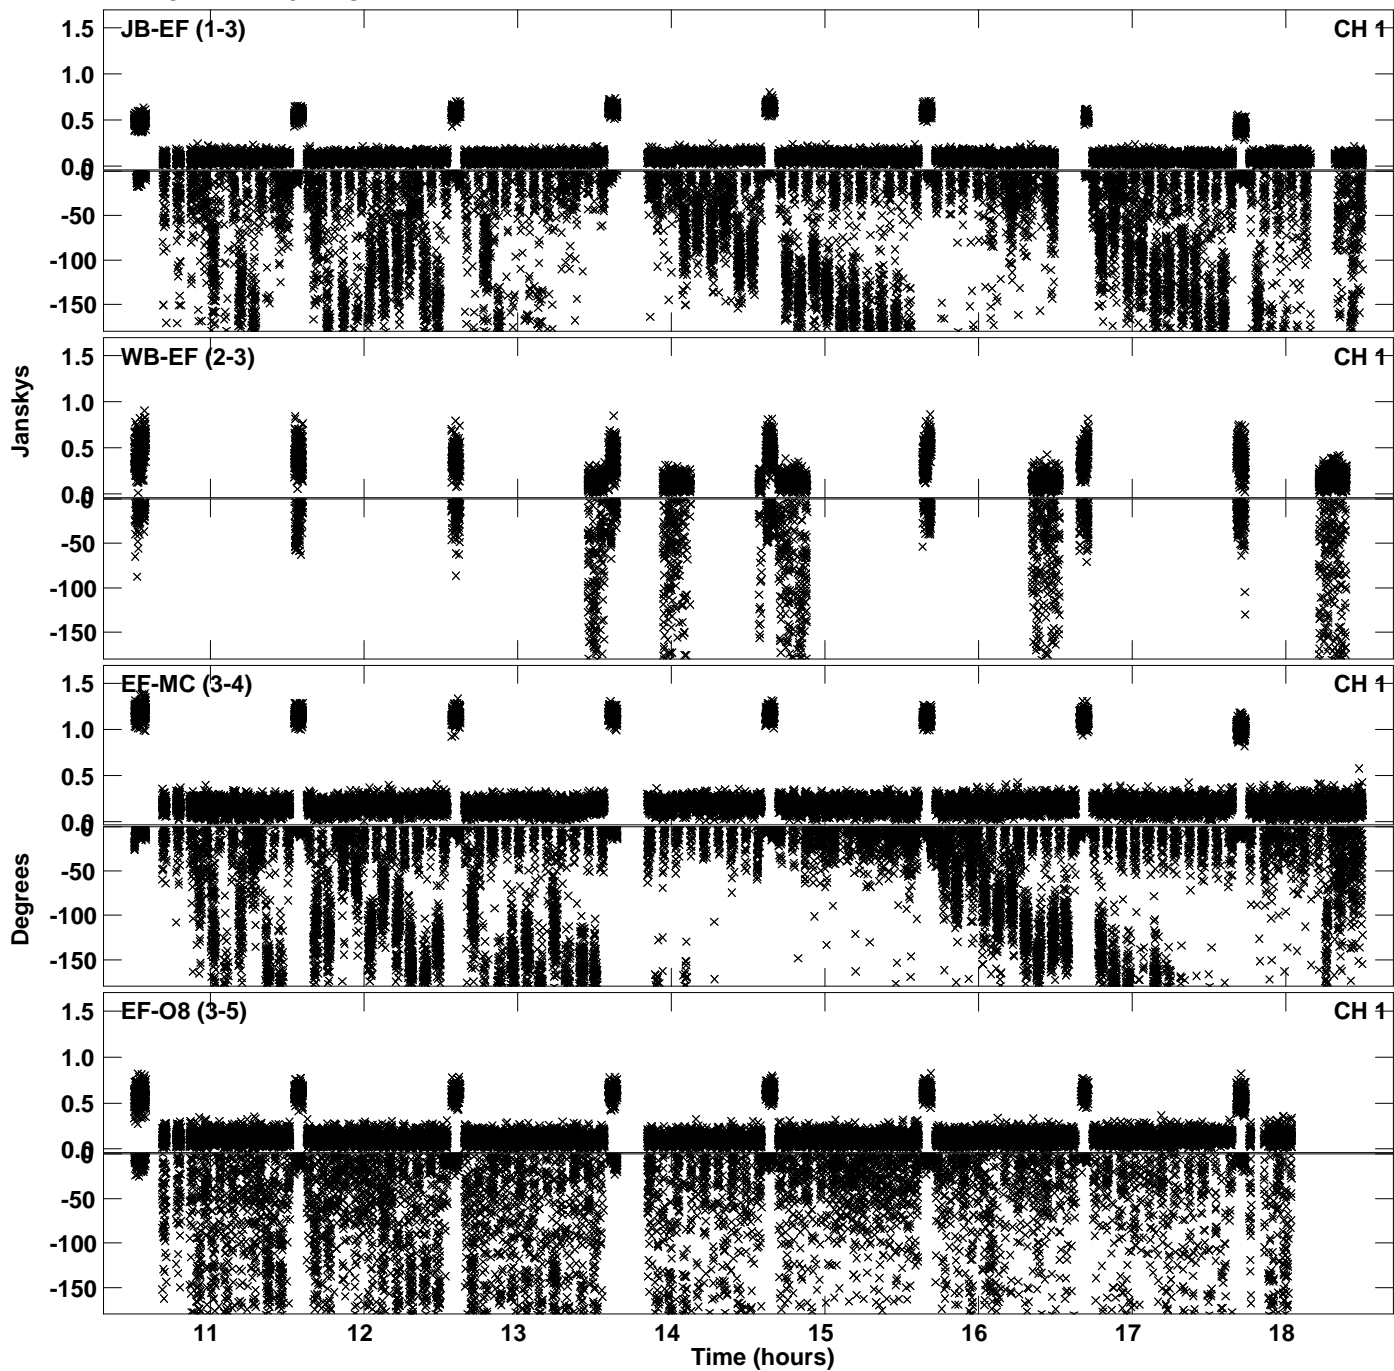

Plot file version 1 created 21-NOV-2023 14:05:06
Amplitude andPhase vs Time for RB010 2.UVDATA.1 Vect aver. CL # 4
IF 1 CHAN 1 - 1024 STK LL

PLot file version 2 created 21-NOV-2023 14:05:06
Amplitude andPhase vs Time for RB010 2.UVDATA.1 Vect aver. CL # 4
IF 1 CHAN 1 - 1024 STK LL

Plot file version 3 created 21-NOV-2023 14:07:22
Amplitude andPhase vs Time for RB010 2.UVDATA.1 Vect aver. CL # 4
IF 1 CHAN 1 - 1024 STK RR

Plot file version 4 created 21-NOV-2023 14:07:22
Amplitude andPhase vs Time for RB010 2.UVDATA.1 Vect aver. CL # 4
IF 1 CHAN 1 - 1024 STK RR