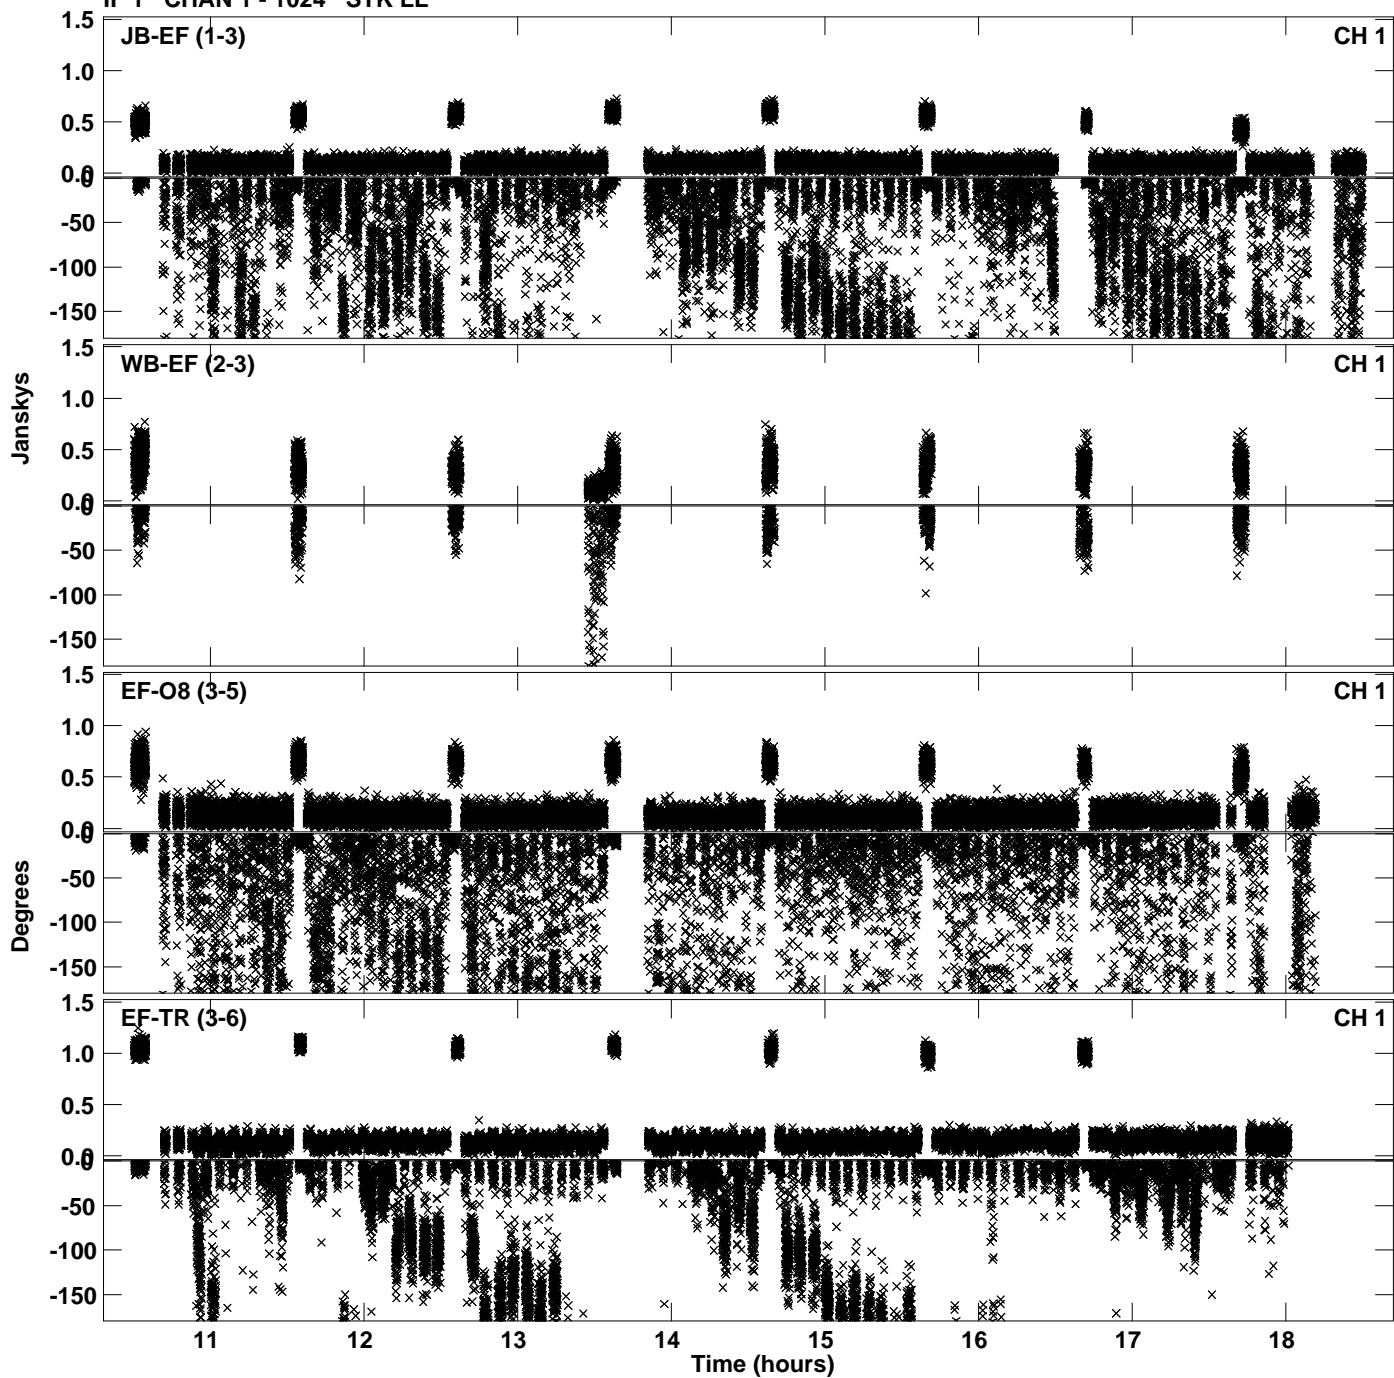

Plot file version 1 created 21-NOV-2023 14:05:06
Amplitude andPhase vs Time for RB010 2.UVDATA.1 Vect aver. CL # 4
IF 1 CHAN 1 - 1024 STK LL

PLot file version 2 created 21-NOV-2023 14:05:06
Amplitude andPhase vs Time for RB010 2.UVDATA.1 Vect aver. CL # 4
IF 1 CHAN 1 - 1024 STK LL

Plot file version 3 created 21-NOV-2023 14:07:22
Amplitude andPhase vs Time for RB010 2.UVDATA.1 Vect aver. CL # 4
IF 1 CHAN 1 - 1024 STK RR

Plot file version 4 created 21-NOV-2023 14:07:22
Amplitude andPhase vs Time for RB010 2.UVDATA.1 Vect aver. CL # 4
IF 1 CHAN 1 - 1024 STK RR