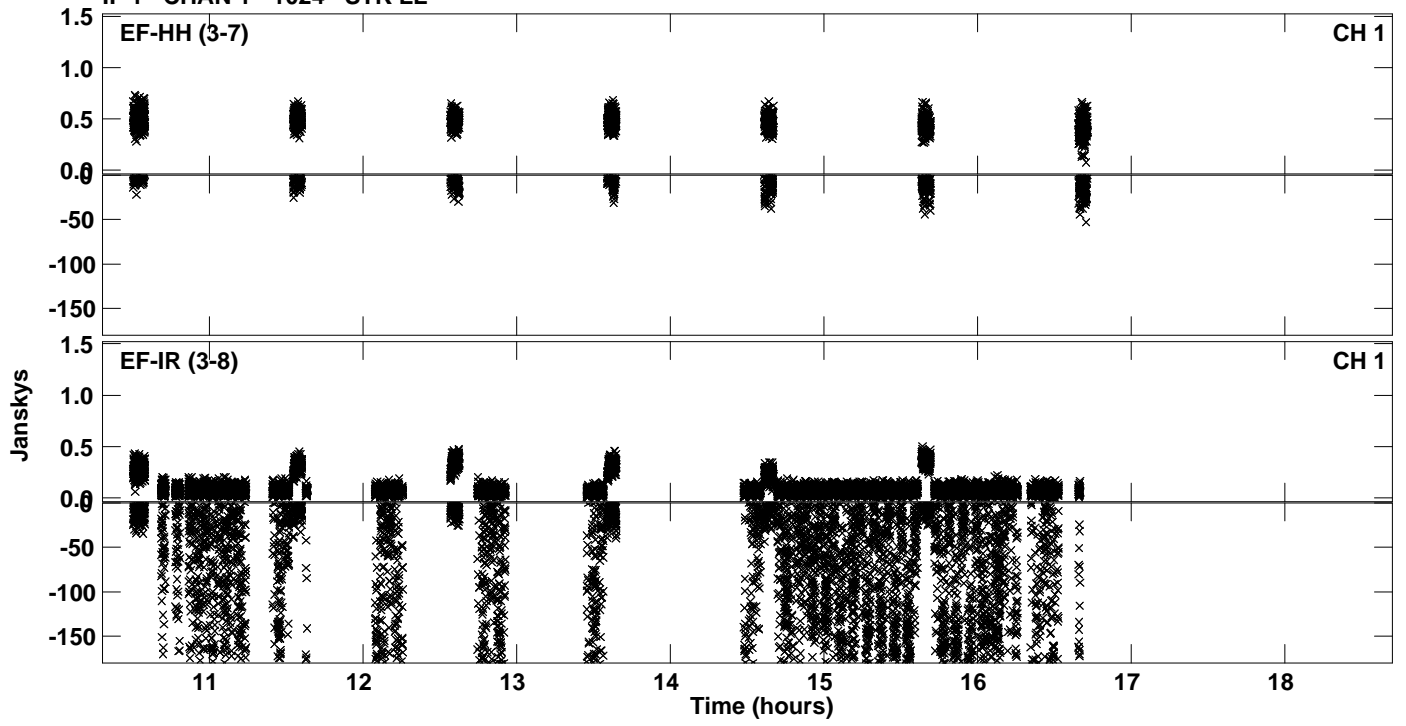

Plot file version 1 created 21-NOV-2023 14:05:06
Amplitude andPhase vs Time for RB010 2.UVDATA.1 Vect aver. CL # 4
IF 1 CHAN 1 - 1024 STK LL

PLot file version 2 created 21-NOV-2023 14:05:06
Amplitude andPhase vs Time for RB010 2.UVDATA.1 Vect aver. CL # 4
IF 1 CHAN 1 - 1024 STK LL

Plot file version 3 created 21-NOV-2023 14:07:22
Amplitude andPhase vs Time for RB010 2.UVDATA.1 Vect aver. CL # 4
IF 1 CHAN 1 - 1024 STK RR

Plot file version 4 created 21-NOV-2023 14:07:22
Amplitude andPhase vs Time for RB010 2.UVDATA.1 Vect aver. CL # 4
IF 1 CHAN 1 - 1024 STK RR