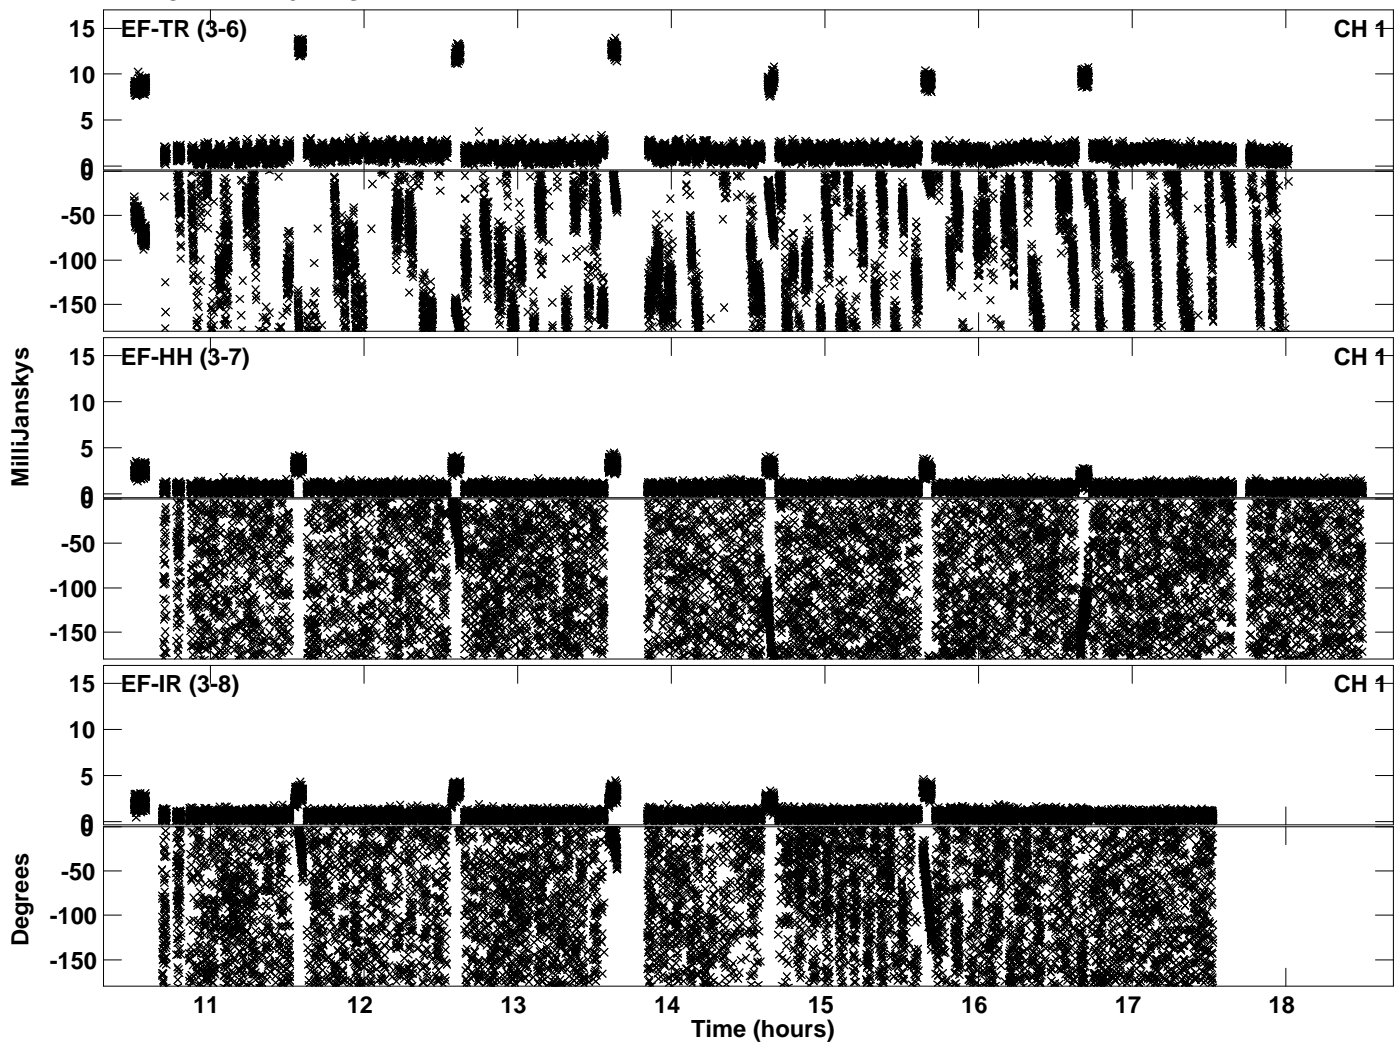

Plot file version 1 created 21-NOV-2023 10:39:30
Amplitude andPhase vs Time for RB010 2.UVDATA.1 Vect aver.
IF 1 CHAN 1 - 1024 STK LL

Plot file version 2 created 21-NOV-2023 10:39:30
Amplitude andPhase vs Time for RB010 2.UVDATA.1 Vect aver.
IF 1 CHAN 1 - 1024 STK LL

Plot file version 3 created 21-NOV-2023 10:41:28
Amplitude andPhase vs Time for RB010 2.UVDATA.1 Vect aver.
IF 1 CHAN 1 - 1024 STK RR

PLot file version 4 created 21-NOV-2023 10:41:28
Amplitude andPhase vs Time for RB010 2.UVDATA.1 Vect aver.
IF 1 CHAN 1 - 1024 STK RR