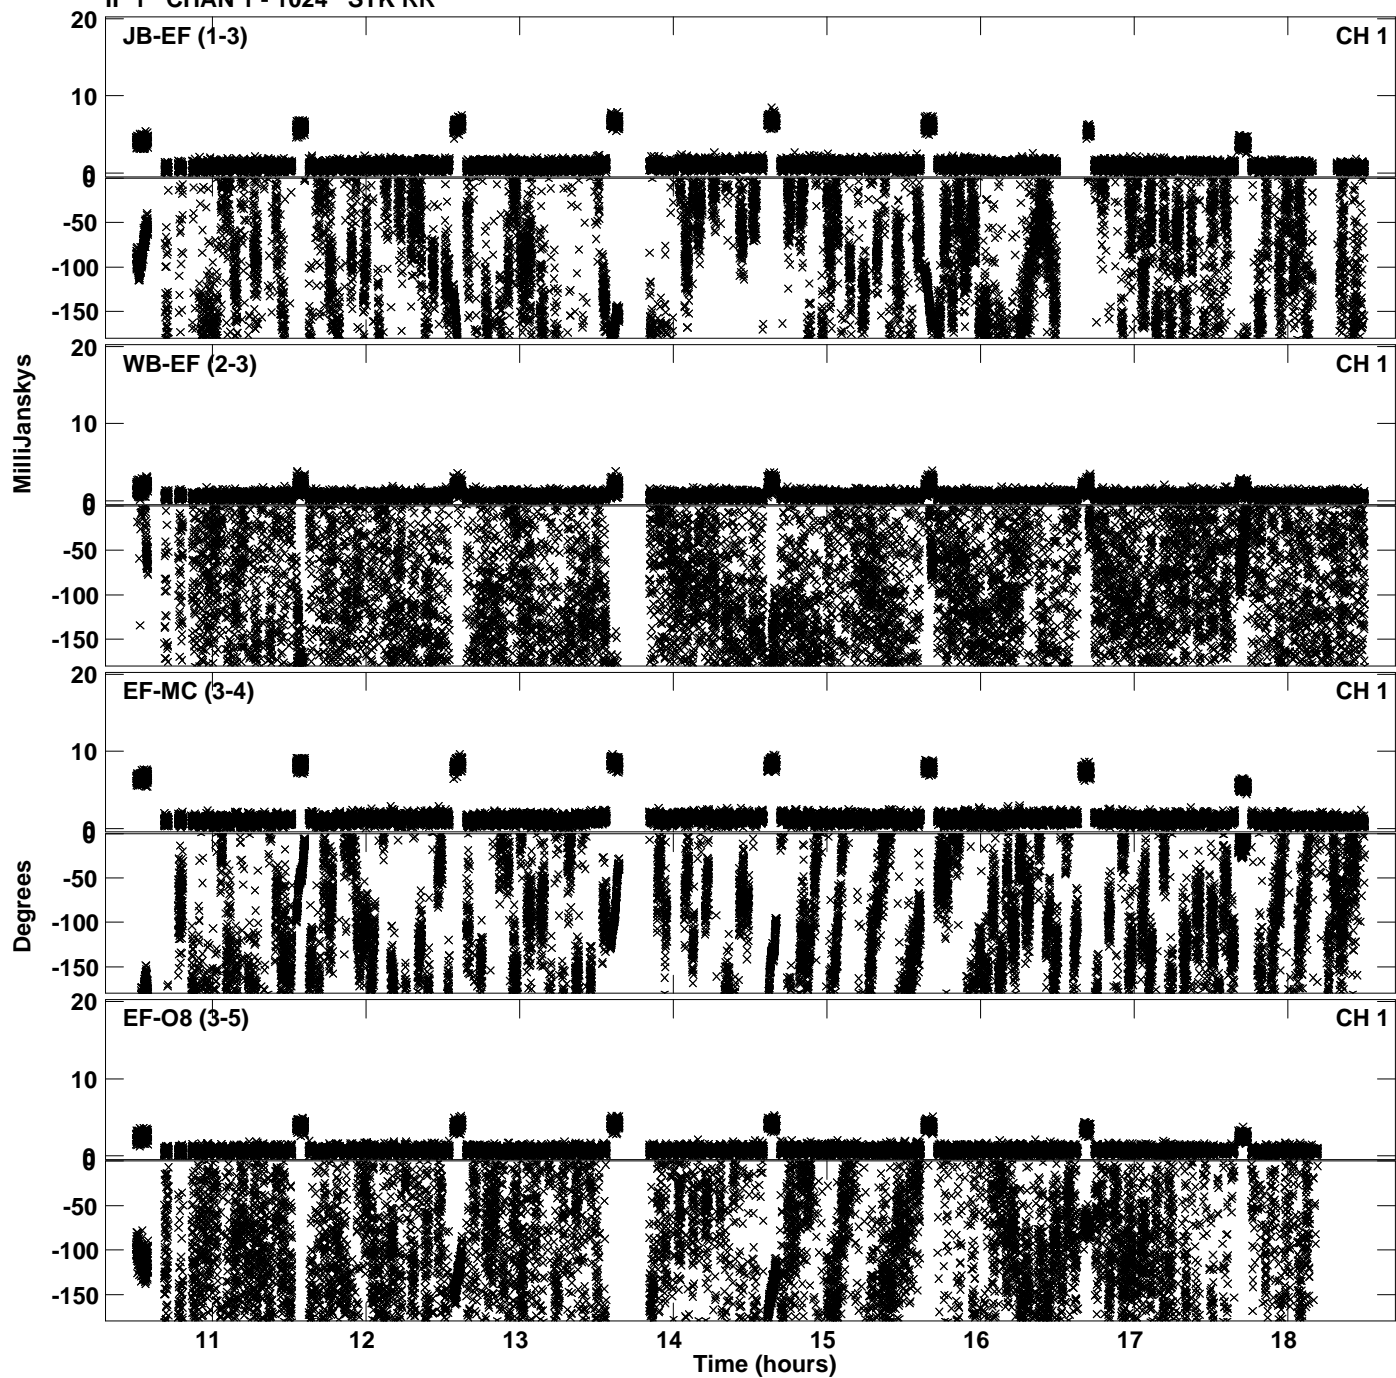

Plot file version 1 created 21-NOV-2023 10:39:30
Amplitude andPhase vs Time for RB010 2.UVDATA.1 Vect aver.
IF 1 CHAN 1 - 1024 STK LL

Plot file version 2 created 21-NOV-2023 10:39:30
Amplitude andPhase vs Time for RB010 2.UVDATA.1 Vect aver.
IF 1 CHAN 1 - 1024 STK LL

Plot file version 3 created 21-NOV-2023 10:41:28
Amplitude andPhase vs Time for RB010 2.UVDATA.1 Vect aver.
IF 1 CHAN 1 - 1024 STK RR

PLot file version 4 created 21-NOV-2023 10:41:28
Amplitude andPhase vs Time for RB010 2.UVDATA.1 Vect aver.
IF 1 CHAN 1 - 1024 STK RR