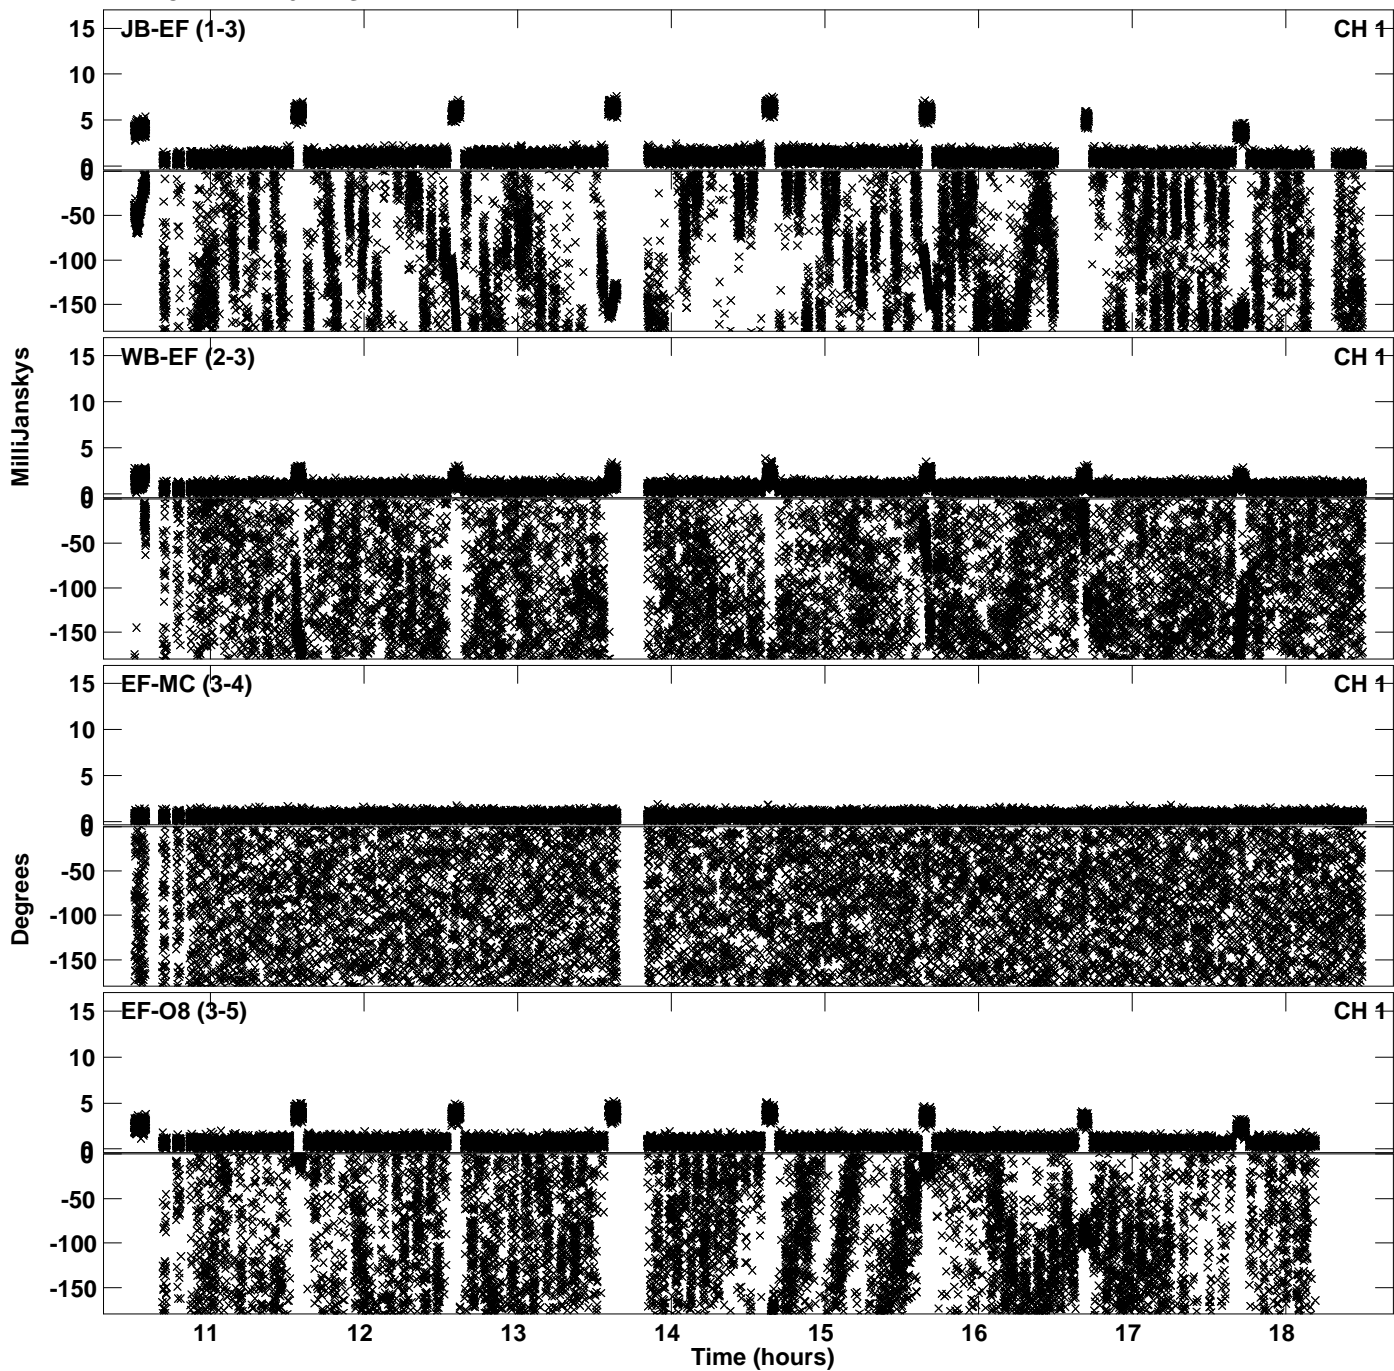

Plot file version 1 created 21-NOV-2023 10:39:30
Amplitude andPhase vs Time for RB010 2.UVDATA.1 Vect aver.
IF 1 CHAN 1 - 1024 STK LL

Plot file version 2 created 21-NOV-2023 10:39:30
Amplitude andPhase vs Time for RB010 2.UVDATA.1 Vect aver.
IF 1 CHAN 1 - 1024 STK LL

Plot file version 3 created 21-NOV-2023 10:41:28
Amplitude andPhase vs Time for RB010 2.UVDATA.1 Vect aver.
IF 1 CHAN 1 - 1024 STK RR

PLot file version 4 created 21-NOV-2023 10:41:28
Amplitude andPhase vs Time for RB010 2.UVDATA.1 Vect aver.
IF 1 CHAN 1 - 1024 STK RR