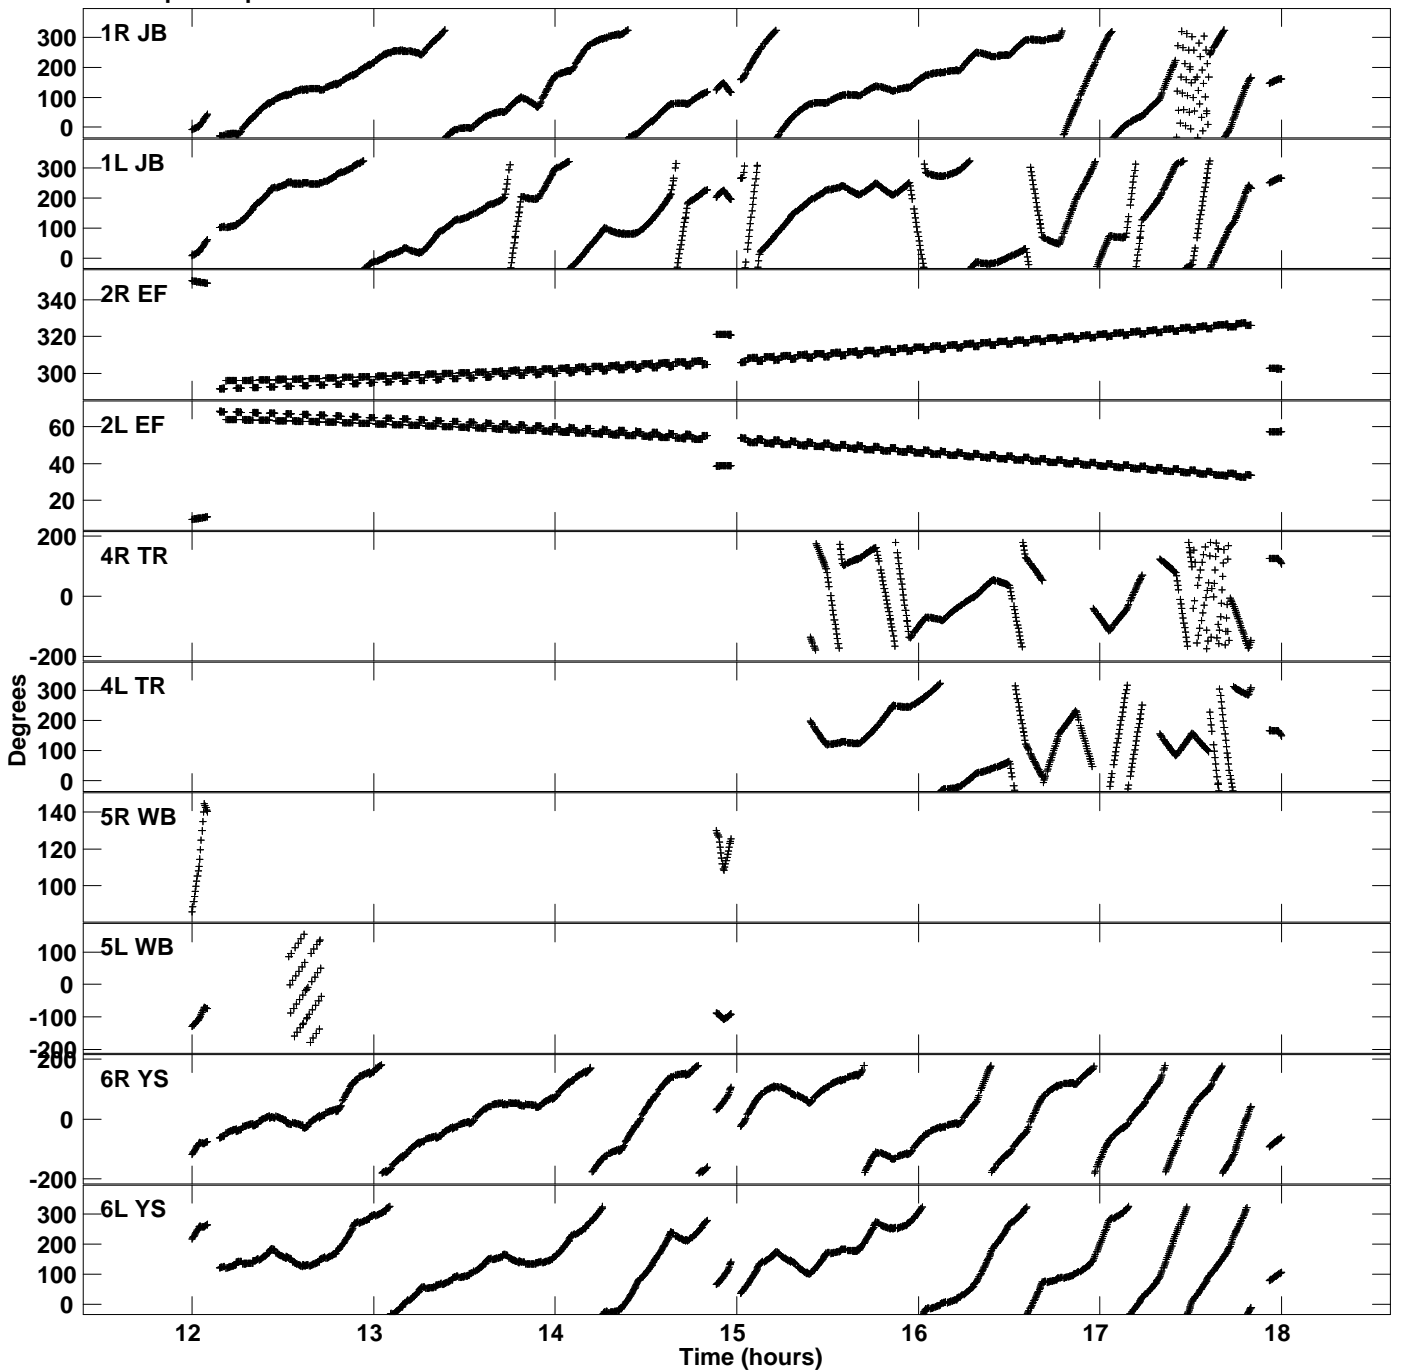

Plot file version 1 created 24-MAR-2020 18:00:07
Gain phs vs UTC time for RD001_2.UVDATA.1
CL 3 Rpol & Lpol IF 1

Plot file version 2 created 24-MAR-2020 18:00:07
Gain phs vs UTC time for RD001_2.UVDATA.1
CL 3 Rpol & Lpol IF 1