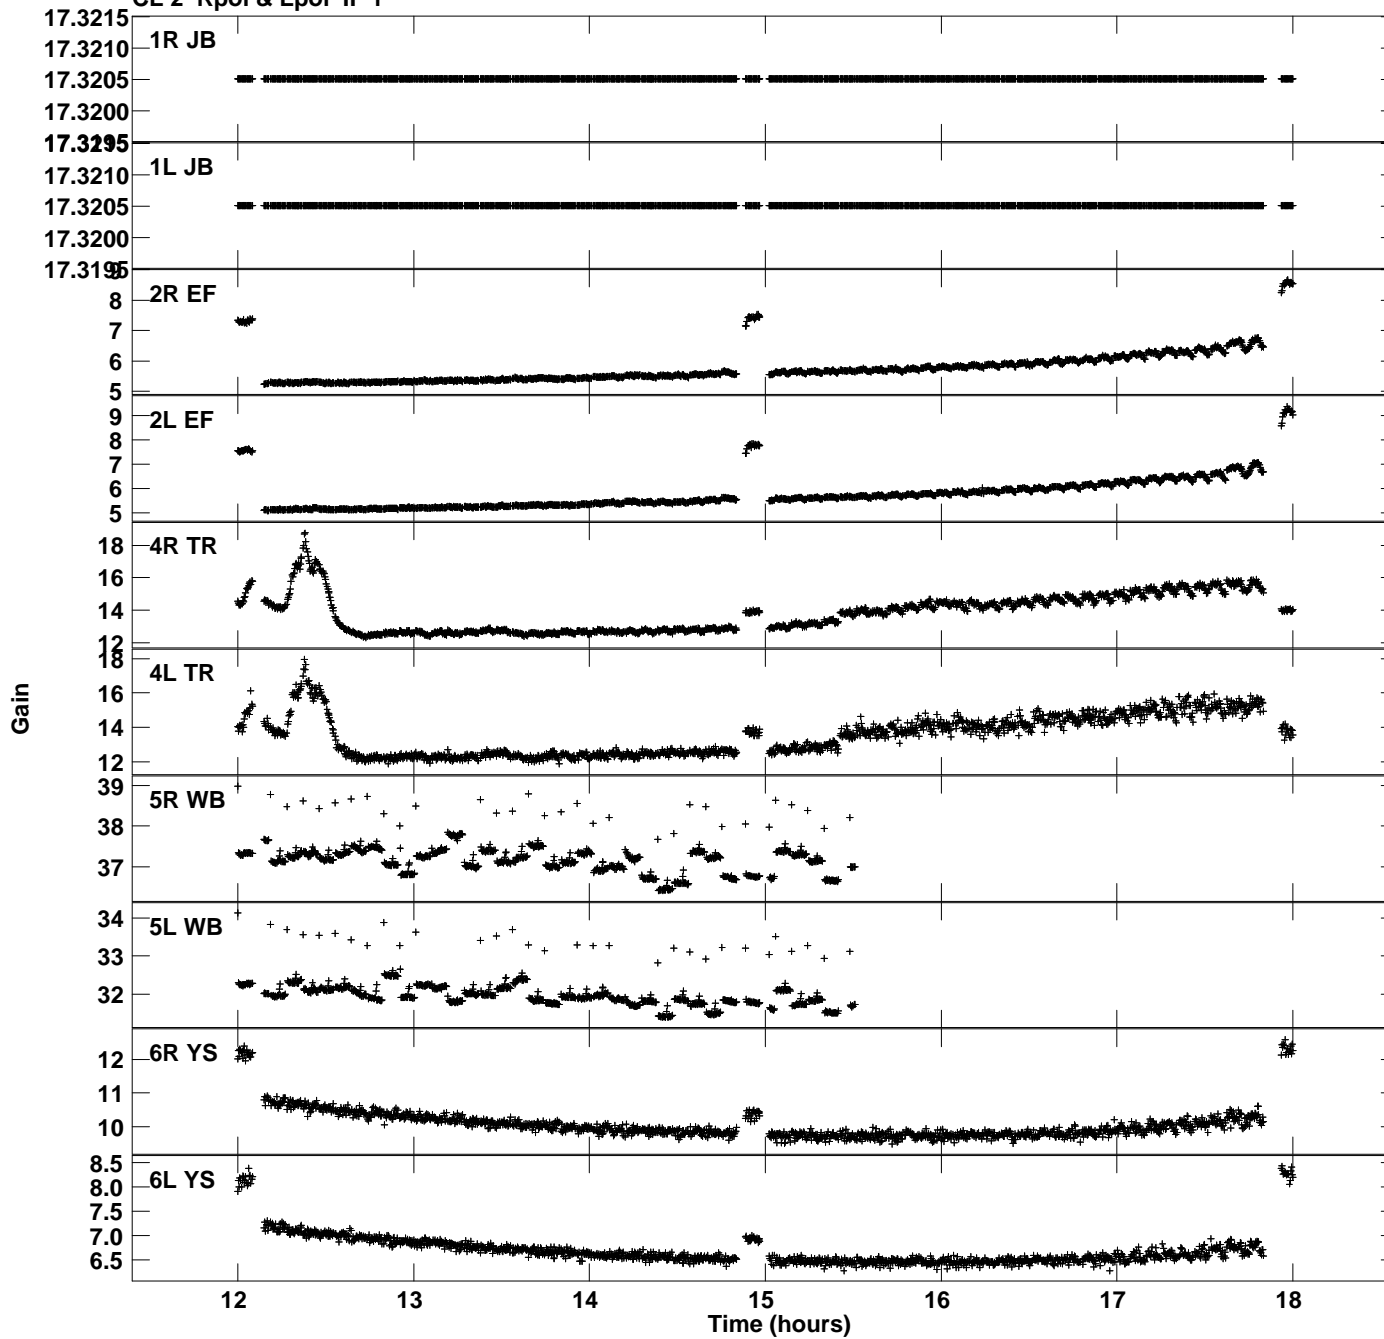

Plot file version 1 created 24-MAR-2020 17:54:32
Gain amp vs UTC time for RD001_2.UVDATA.1
CL 2 Rpol & Lpol IF 1

Plot file version 2 created 24-MAR-2020 17:54:32
Gain amp vs UTC time for RD001_2.UVDATA.1
CL 2 Rpol & Lpol IF 1