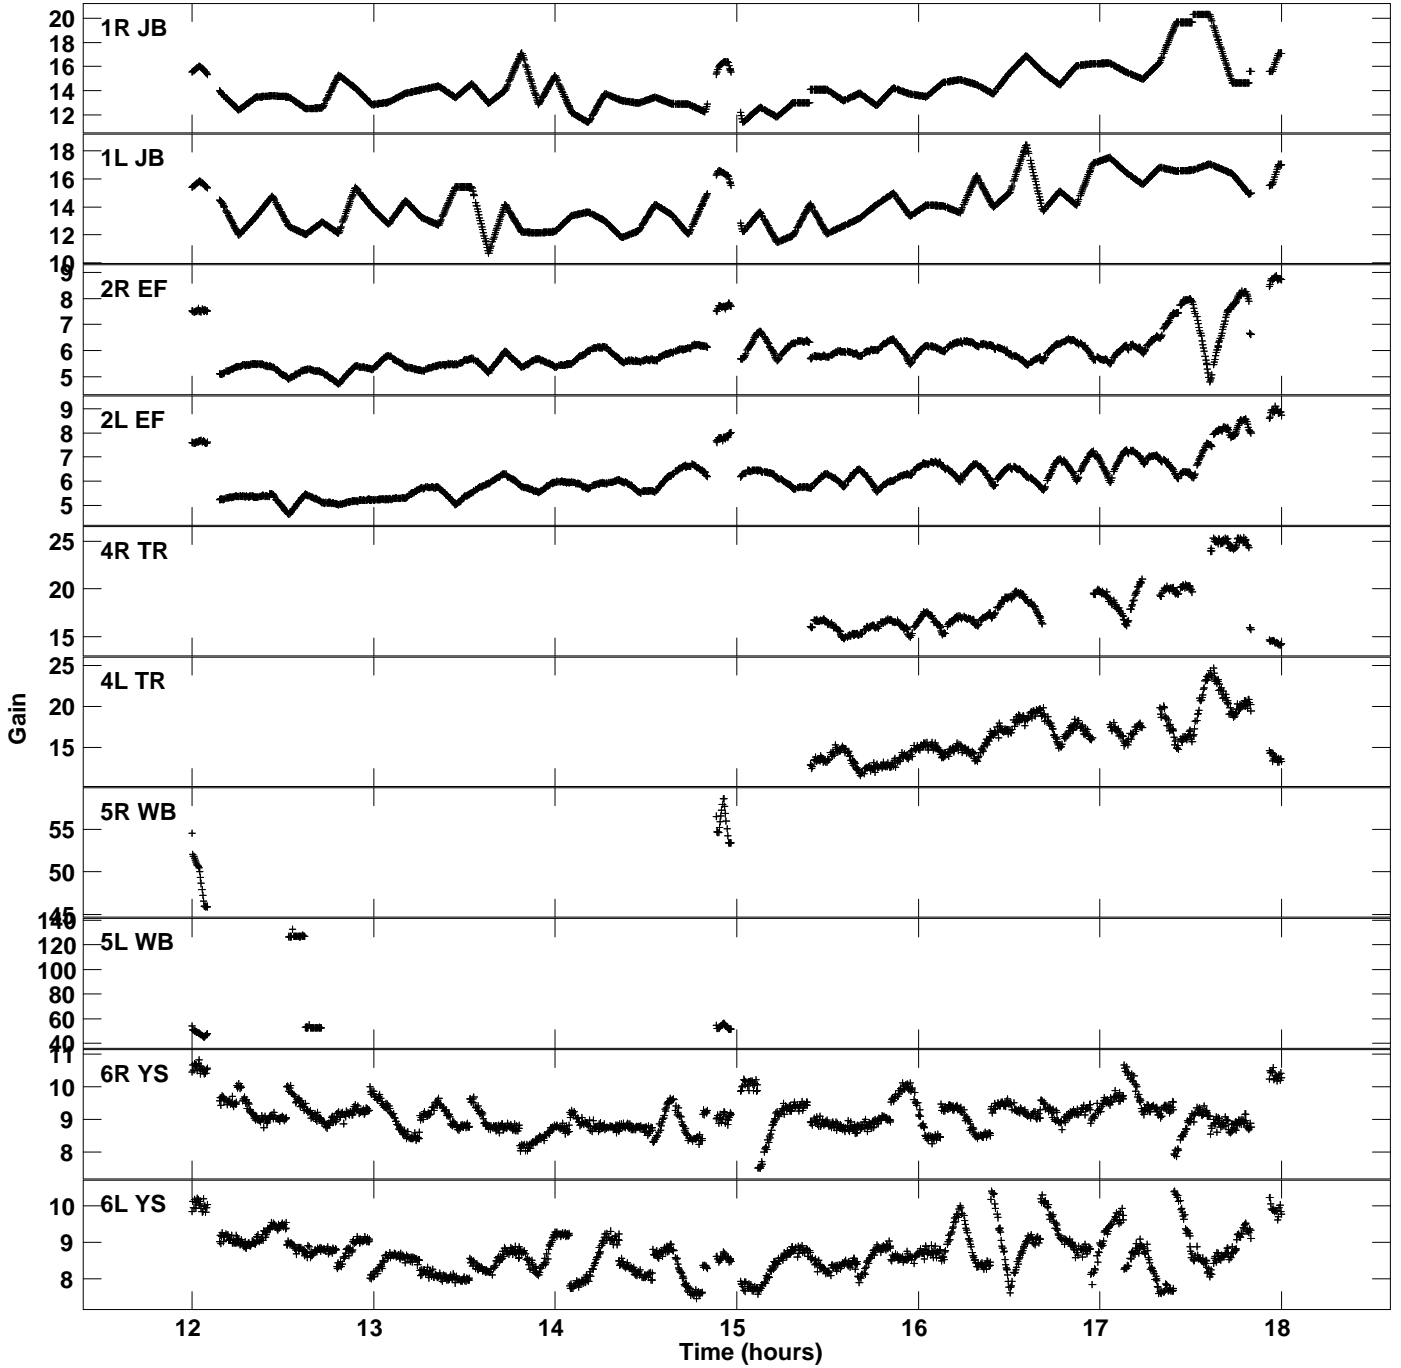

Plot file version 1 created 24-MAR-2020 18:14:44  
Gain amp vs UTC time for RD001\_2.TMP.1  
CL 4 Rpol & Lpol IF 1

Plot file version 2 created 24-MAR-2020 18:14:44  
Gain amp vs UTC time for RD001\_2.TMP.1  
CL 4 Rpol & Lpol IF 1