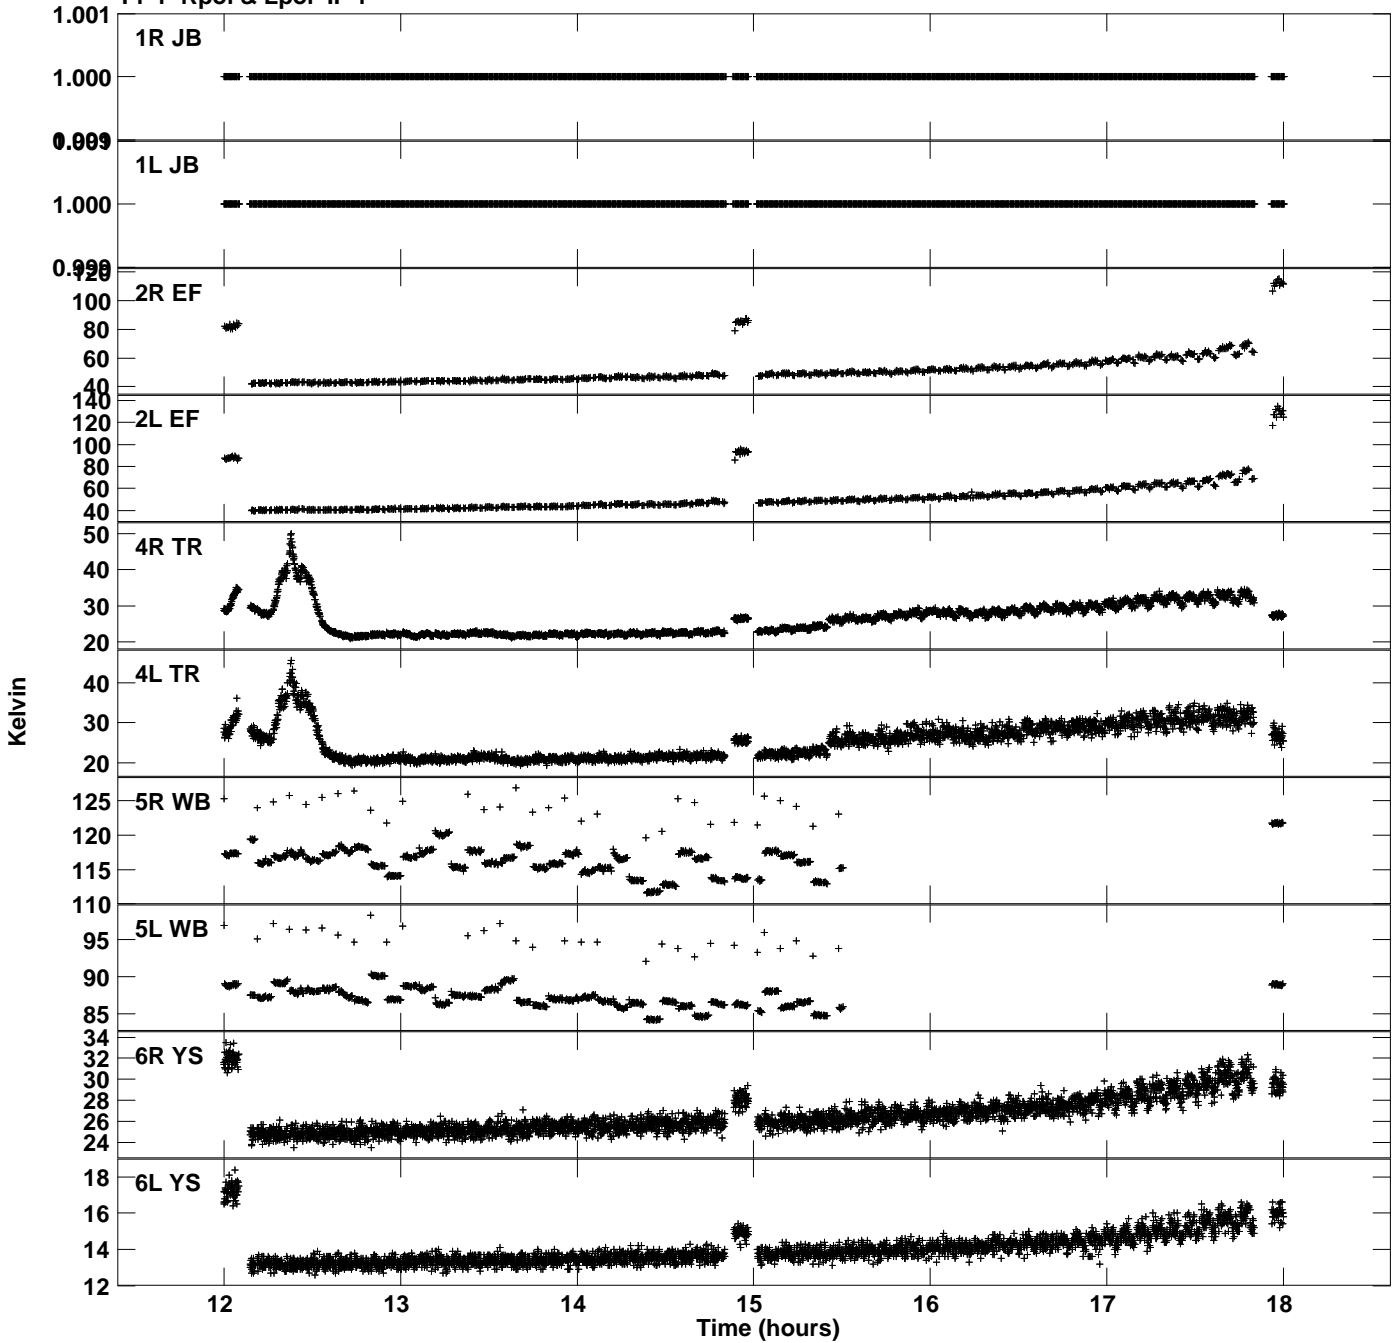

Plot file version 1 created 24-MAR-2020 17:54:31
Tsys vs UTC time for RD001_2.UVDATA.1
TY 1 Rpol & Lpol IF 1

Plot file version 2 created 24-MAR-2020 17:54:31
Tsys vs UTC time for RD001_2.UVDATA.1
TY 1 Rpol & Lpol IF 1