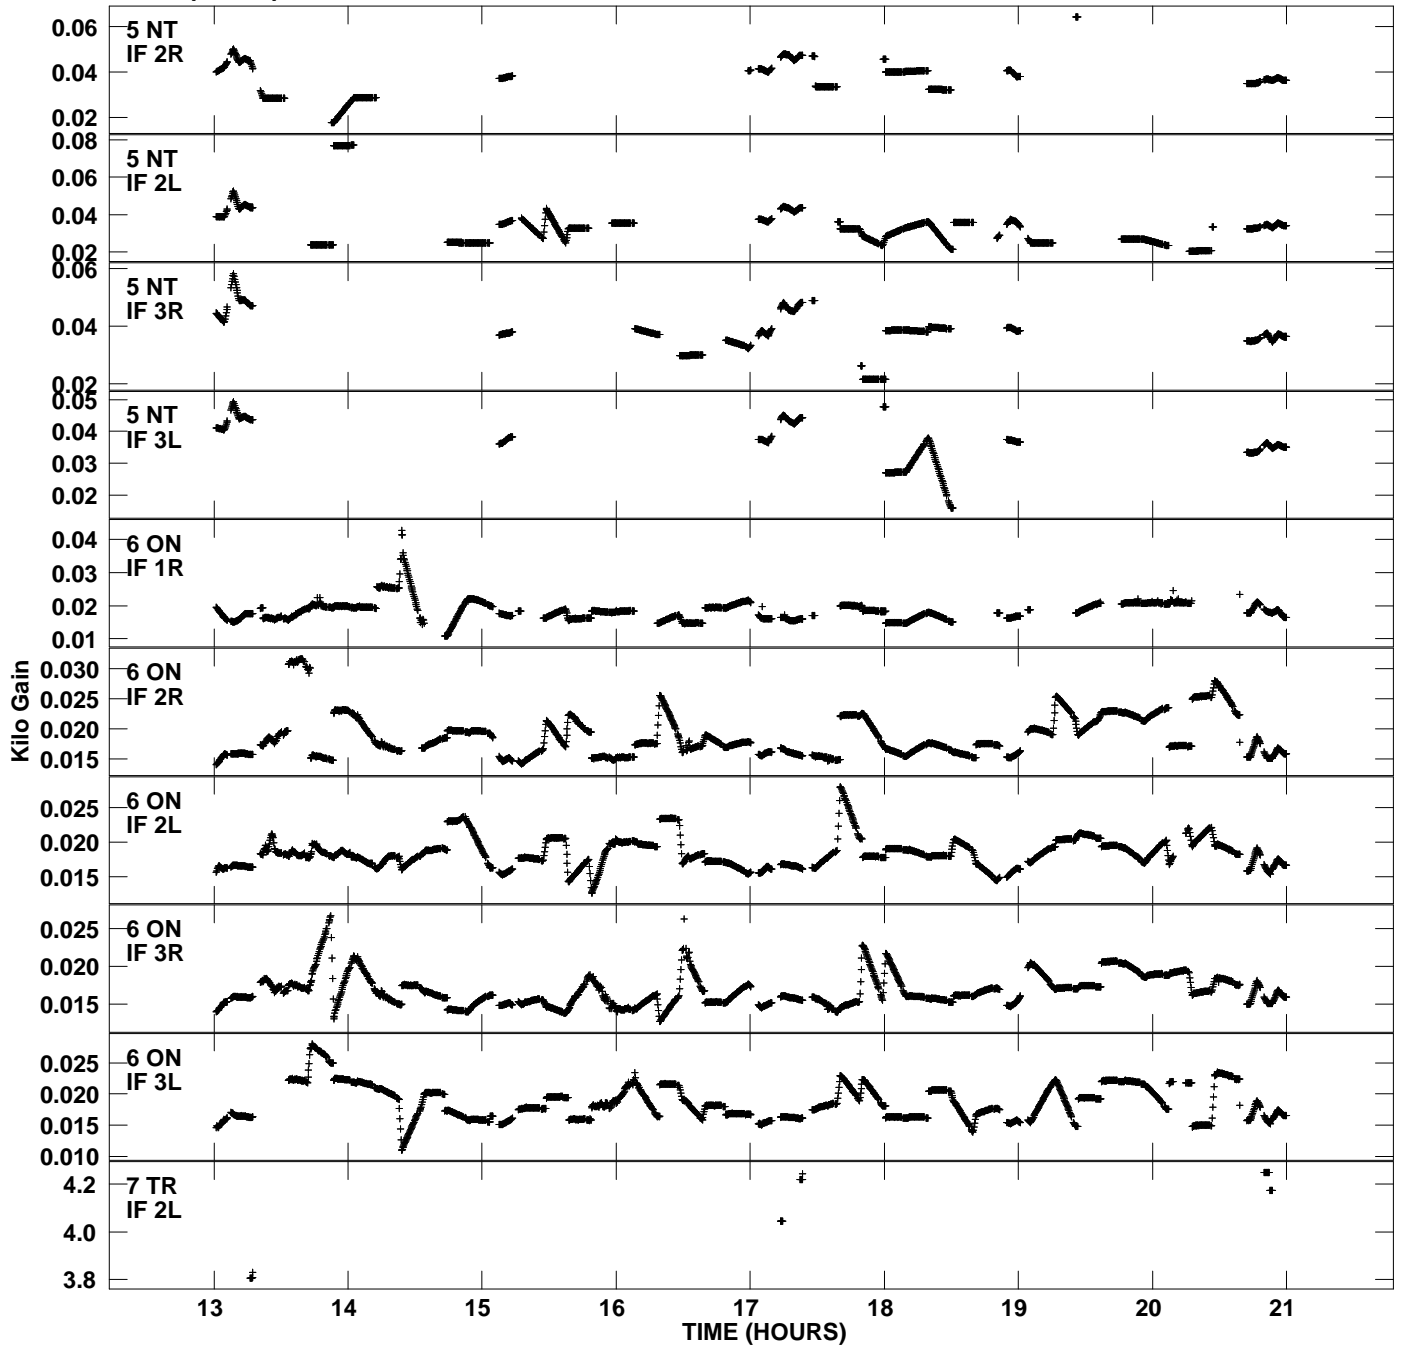

Plot file version 1 created 10-MAR-2010 12:44:58
Gain amp vs UTC time for RE001_2.TMP.1
CL 4 Rpol & Lpol IF 1 - 3

Plot file version 2 created 10-MAR-2010 12:44:59
Gain amp vs UTC time for RE001_2.TMP.1
CL 4 Rpol & Lpol IF 1 - 3

Plot file version 3 created 10-MAR-2010 12:44:59
Gain amp vs UTC time for RE001_2.TMP.1
CL 4 Rpol & Lpol IF 1 - 3