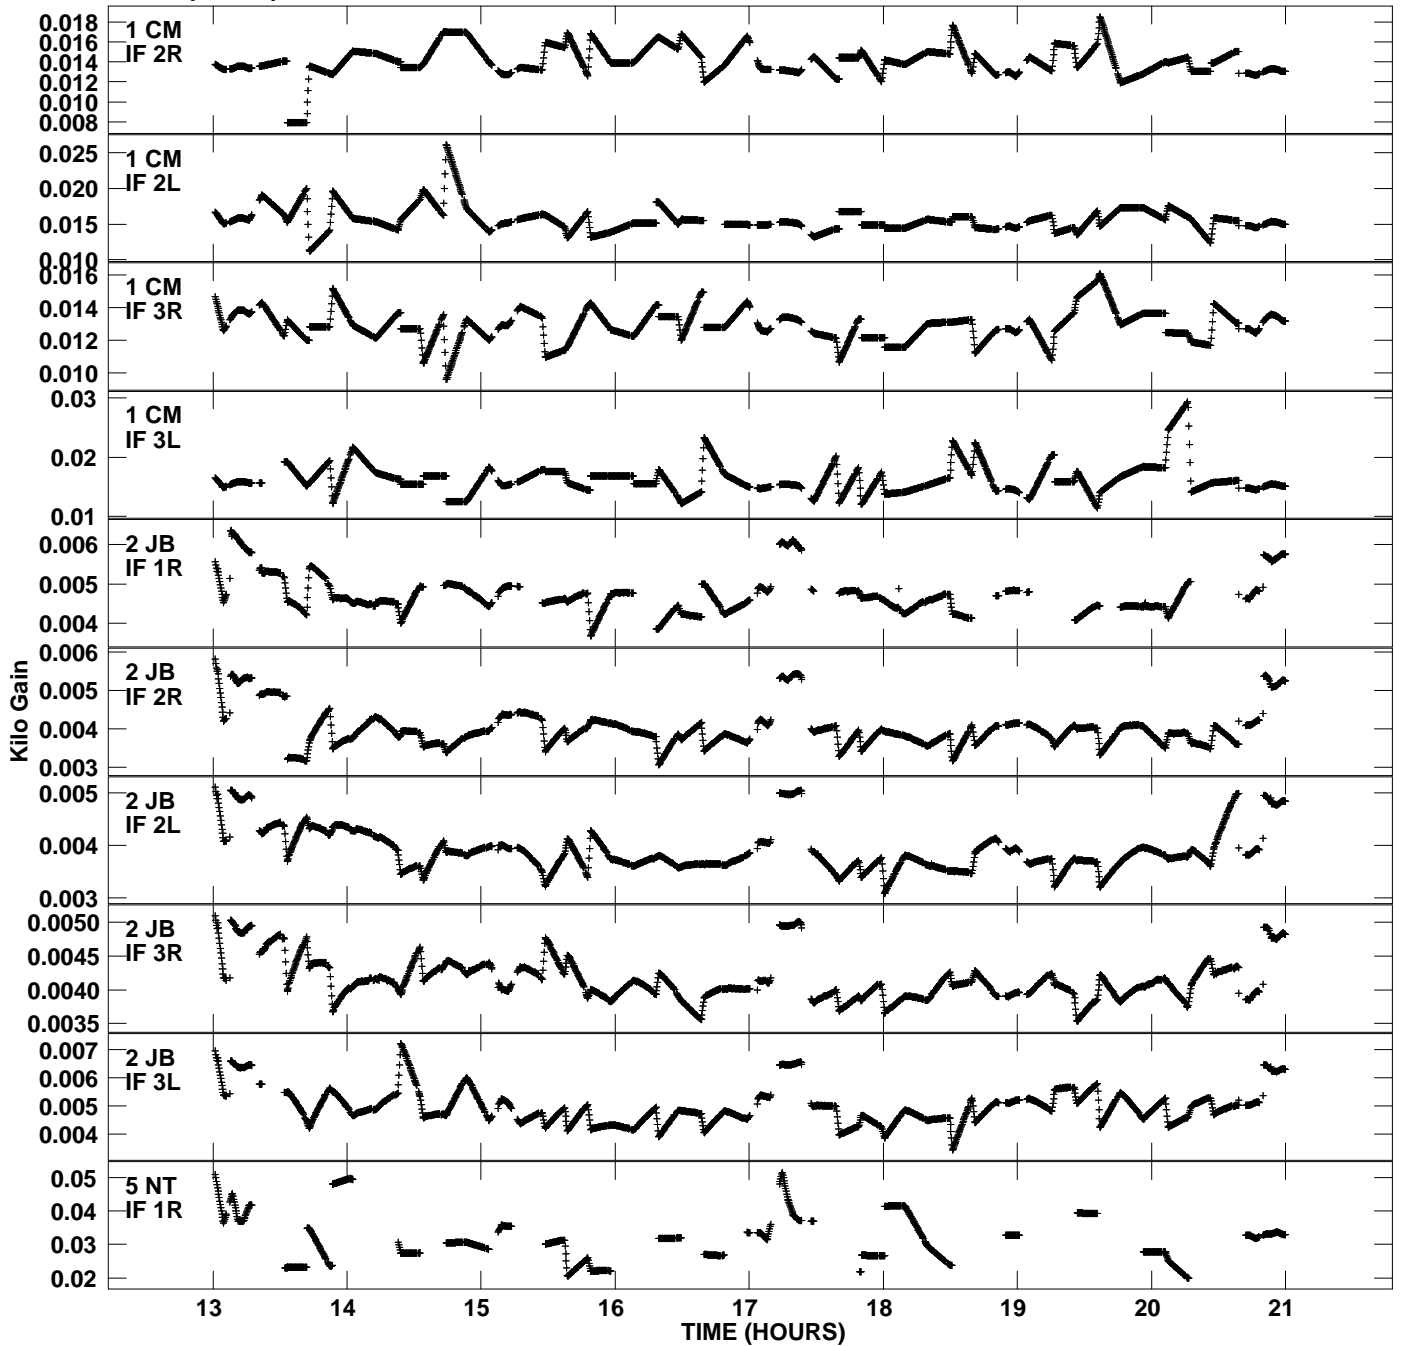

Plot file version 1 created 10-MAR-2010 12:44:58
Gain amp vs UTC time for RE001_2.TMP.1
CL 4 Rpol & Lpol IF 1 - 3

Plot file version 2 created 10-MAR-2010 12:44:59
Gain amp vs UTC time for RE001_2.TMP.1
CL 4 Rpol & Lpol IF 1 - 3

Plot file version 3 created 10-MAR-2010 12:44:59
Gain amp vs UTC time for RE001_2.TMP.1
CL 4 Rpol & Lpol IF 1 - 3