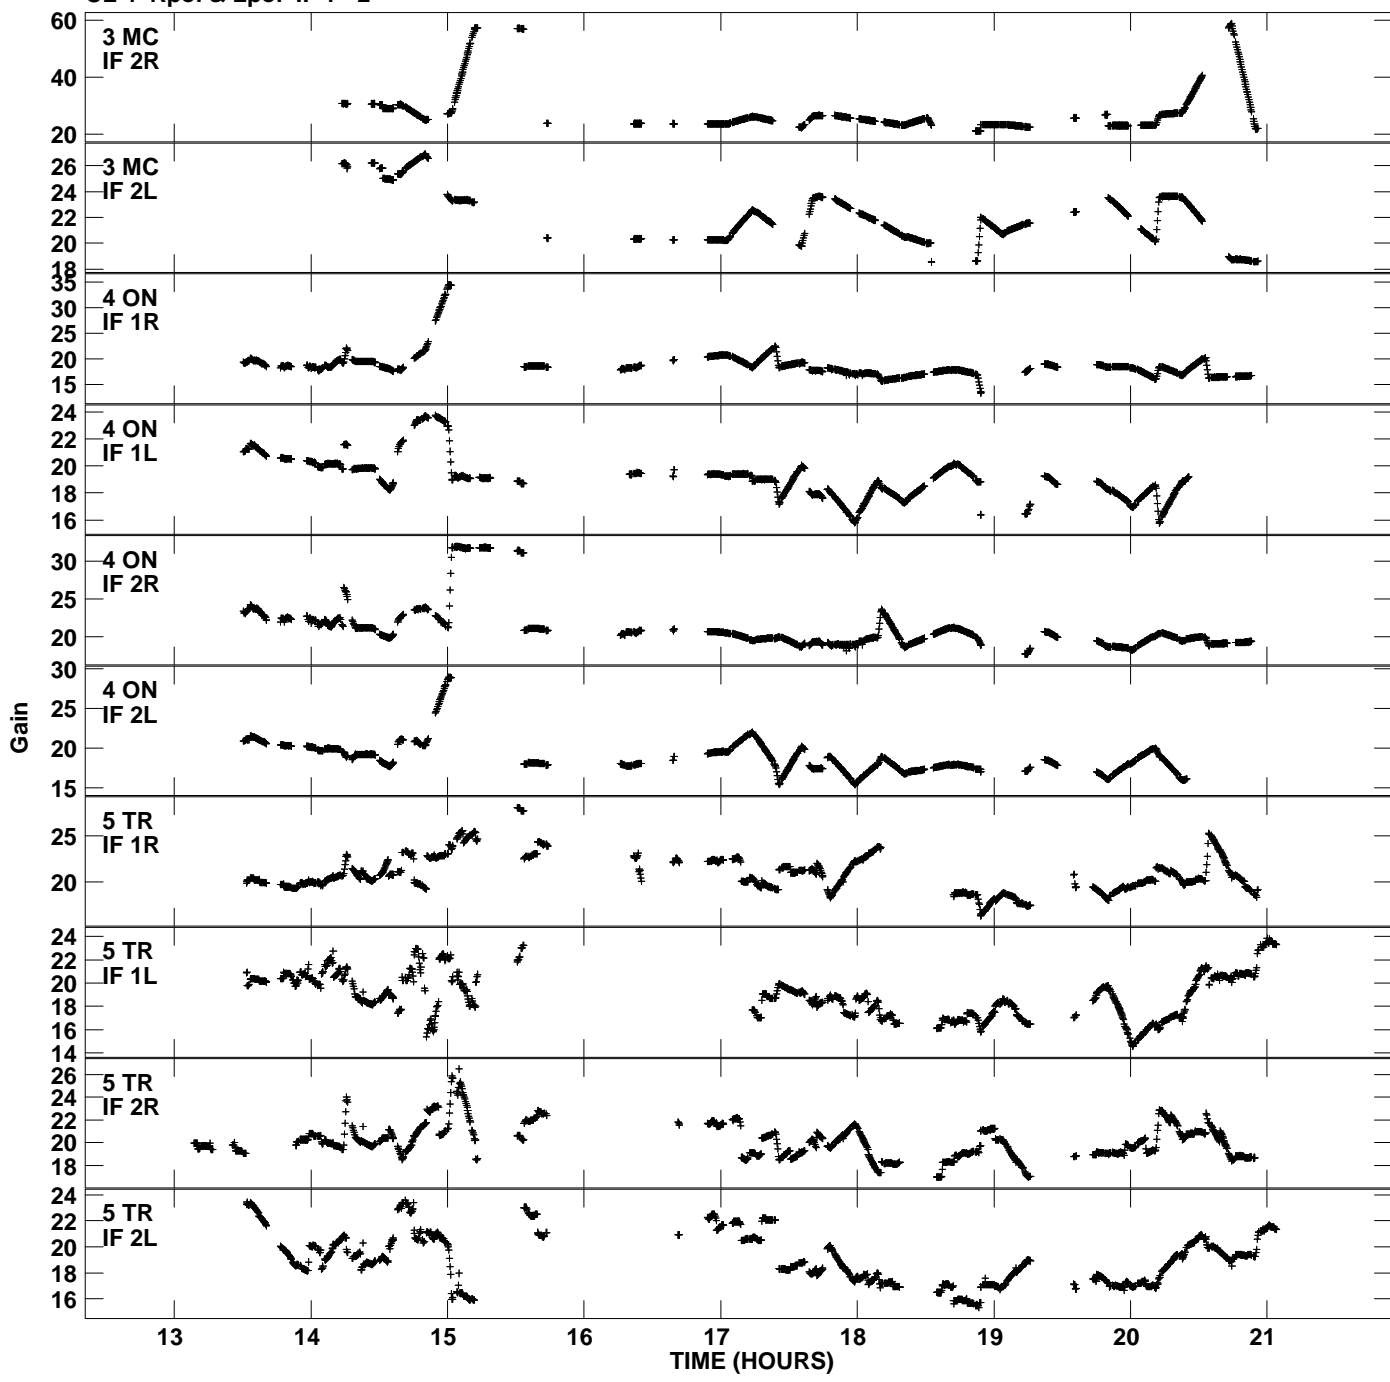

Plot file version 1 created 08-FEB-2011 23:50:48
Gain amp vs UTC time for RE002.TMP.1
CL 4 Rpol & Lpol IF 1 - 2

Plot file version 2 created 08-FEB-2011 23:50:48
Gain amp vs UTC time for RE002.TMP.1
CL 4 Rpol & Lpol IF 1 - 2

Plot file version 3 created 08-FEB-2011 23:50:48
Gain amp vs UTC time for RE002.TMP.1
CL 4 Rpol & Lpol IF 1 - 2

Plot file version 4 created 08-FEB-2011 23:50:48
Gain amp vs UTC time for RE002.TMP.1
CL 4 Rpol & Lpol IF 1 - 2