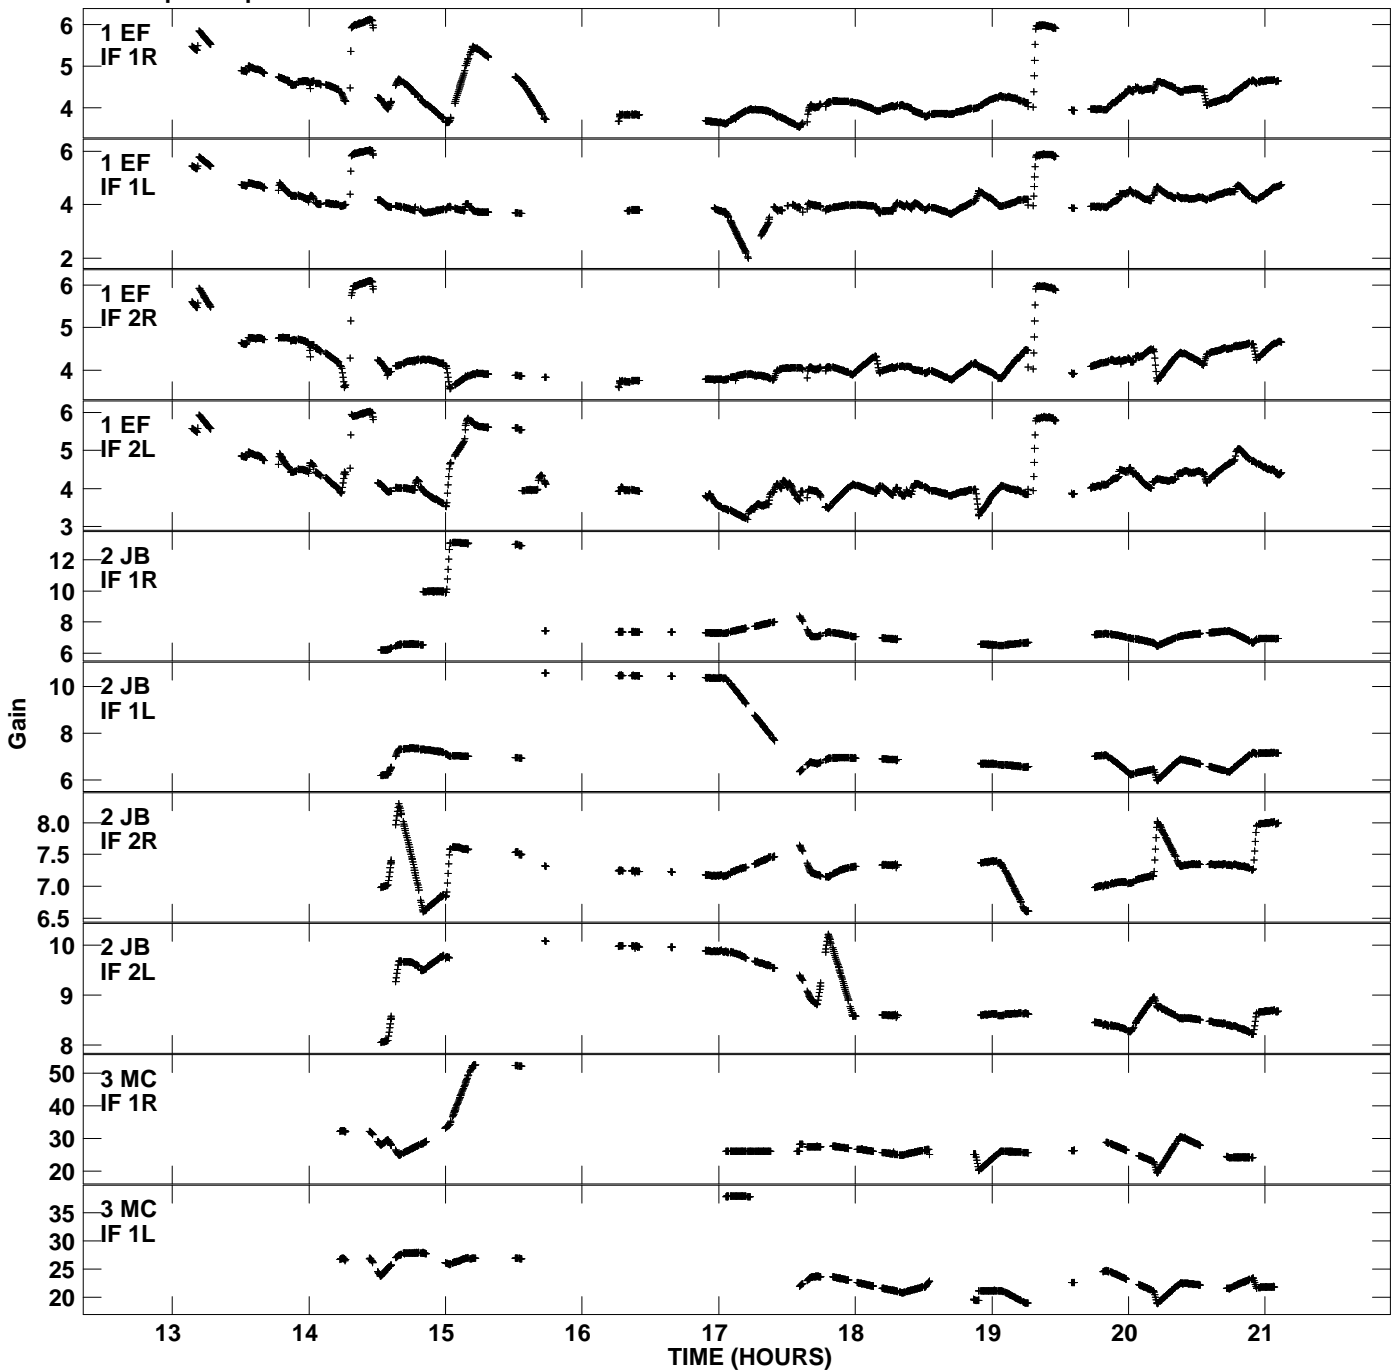

Plot file version 1 created 08-FEB-2011 23:50:48
Gain amp vs UTC time for RE002.TMP.1
CL 4 Rpol & Lpol IF 1 - 2

Plot file version 2 created 08-FEB-2011 23:50:48
Gain amp vs UTC time for RE002.TMP.1
CL 4 Rpol & Lpol IF 1 - 2

Plot file version 3 created 08-FEB-2011 23:50:48
Gain amp vs UTC time for RE002.TMP.1
CL 4 Rpol & Lpol IF 1 - 2

Plot file version 4 created 08-FEB-2011 23:50:48
Gain amp vs UTC time for RE002.TMP.1
CL 4 Rpol & Lpol IF 1 - 2