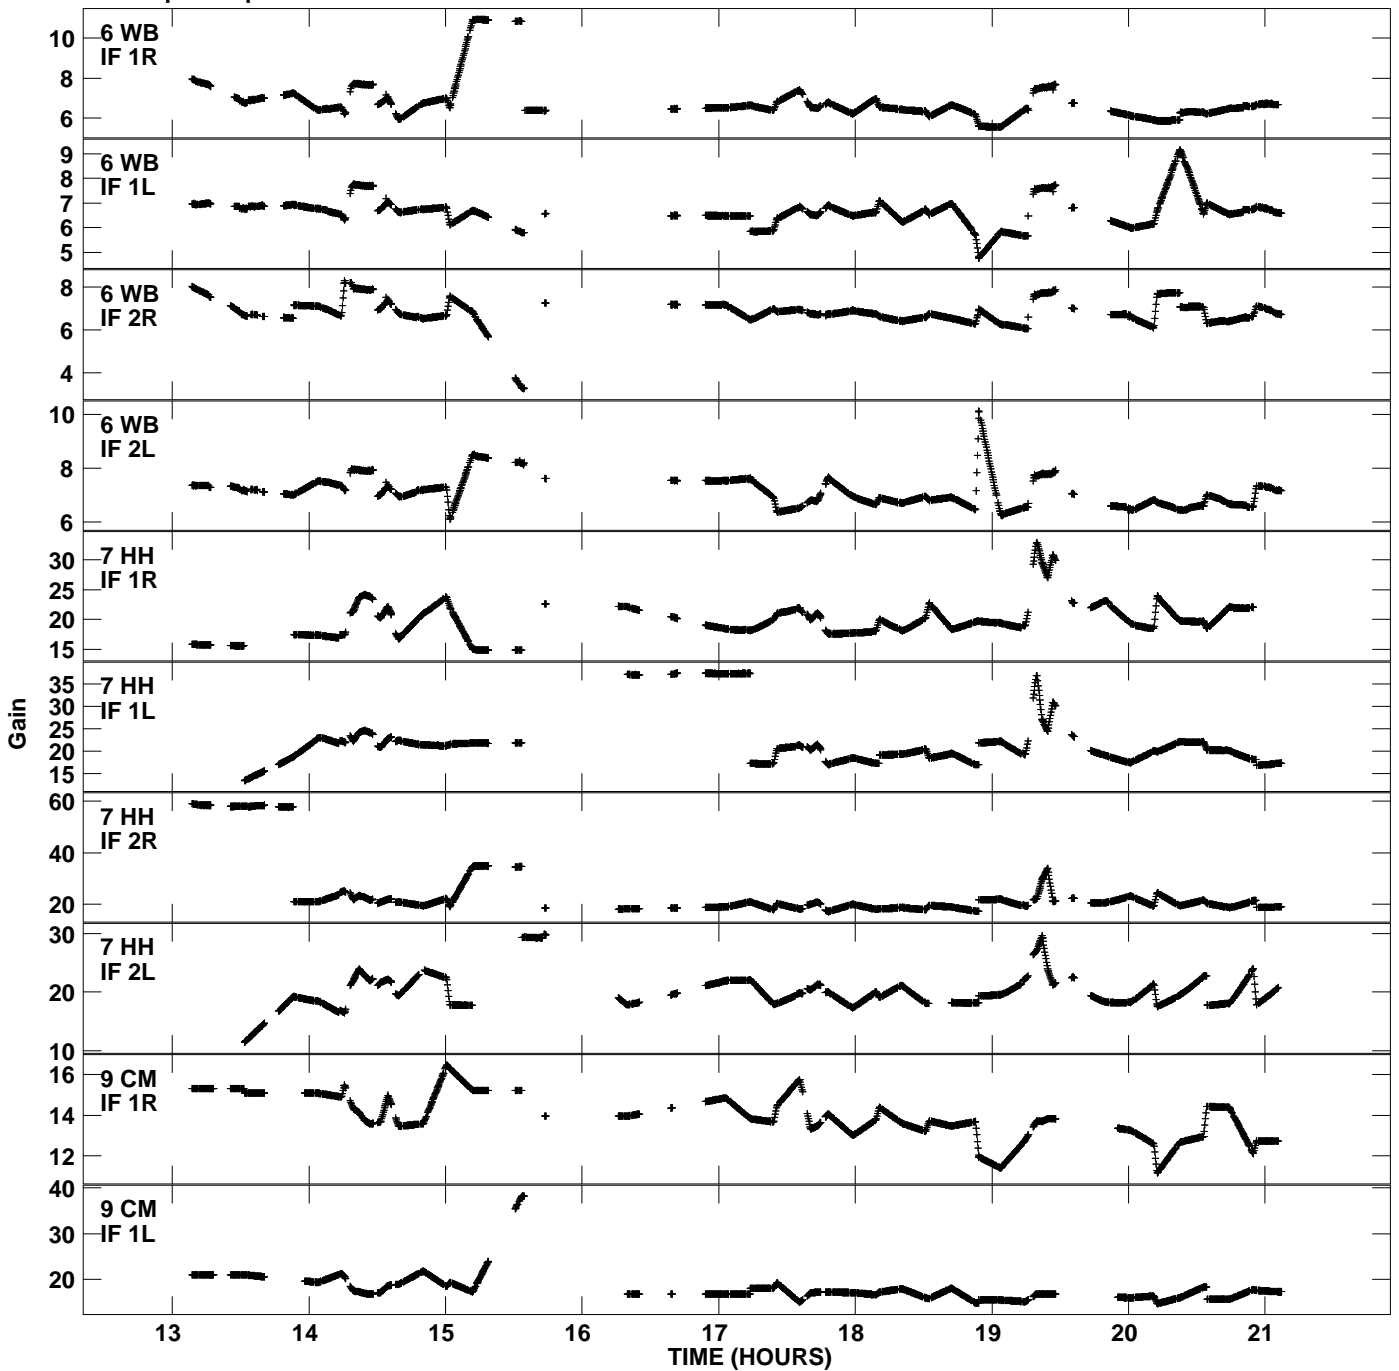

Plot file version 1 created 08-FEB-2011 23:50:48
Gain amp vs UTC time for RE002.TMP.1
CL 4 Rpol & Lpol IF 1 - 2

Plot file version 2 created 08-FEB-2011 23:50:48
Gain amp vs UTC time for RE002.TMP.1
CL 4 Rpol & Lpol IF 1 - 2

Plot file version 3 created 08-FEB-2011 23:50:48
Gain amp vs UTC time for RE002.TMP.1
CL 4 Rpol & Lpol IF 1 - 2

Plot file version 4 created 08-FEB-2011 23:50:48
Gain amp vs UTC time for RE002.TMP.1
CL 4 Rpol & Lpol IF 1 - 2