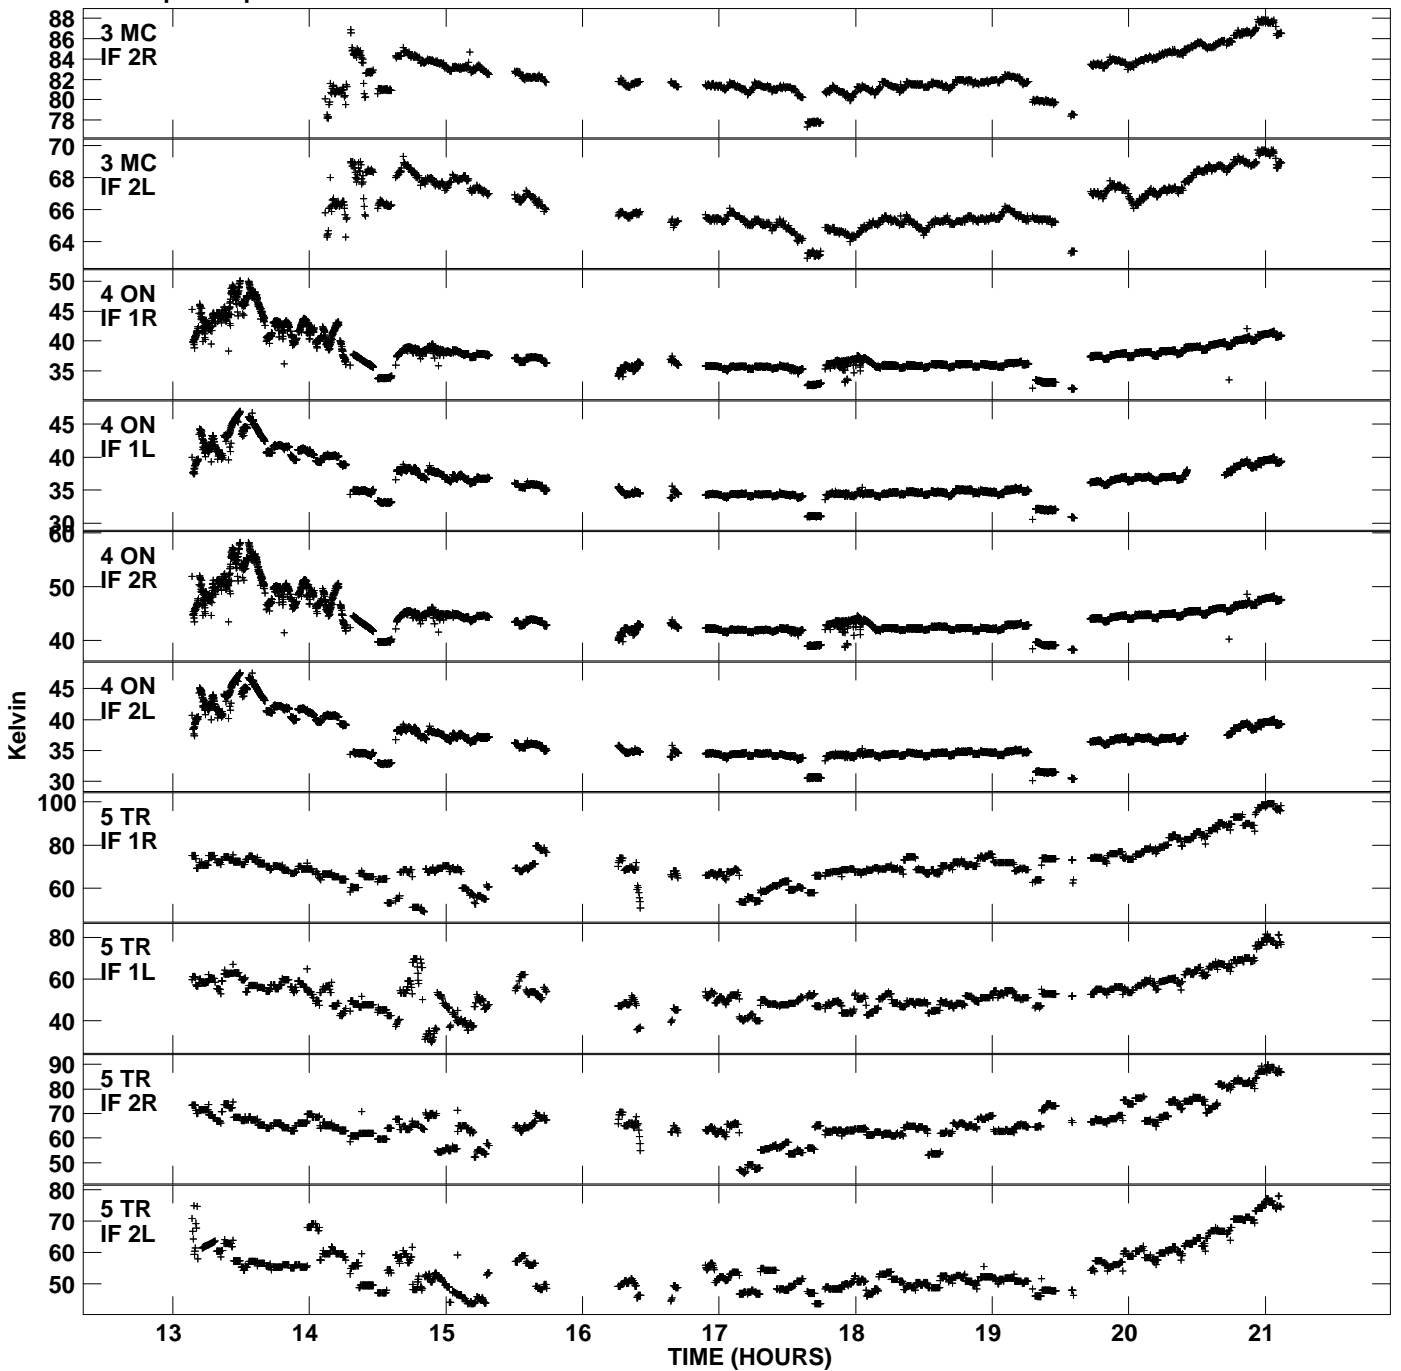

Plot file version 1 created 08-FEB-2011 19:46:26
Tsys vs UTC time for RE002.UVDATA.1
TY 1 Rpol & Lpol IF 1 - 2

Plot file version 2 created 08-FEB-2011 19:46:26
Tsys vs UTC time for RE002.UVDATA.1
TY 1 Rpol & Lpol IF 1 - 2

Plot file version 3 created 08-FEB-2011 19:46:26
 Tsys vs UTC time for RE002.UVDATA.1
 TY 1 Rpol & Lpol IF 1 - 2

Plot file version 4 created 08-FEB-2011 19:46:26
Tsys vs UTC time for RE002.UVDATA.1
TY 1 Rpol & Lpol IF 1 - 2