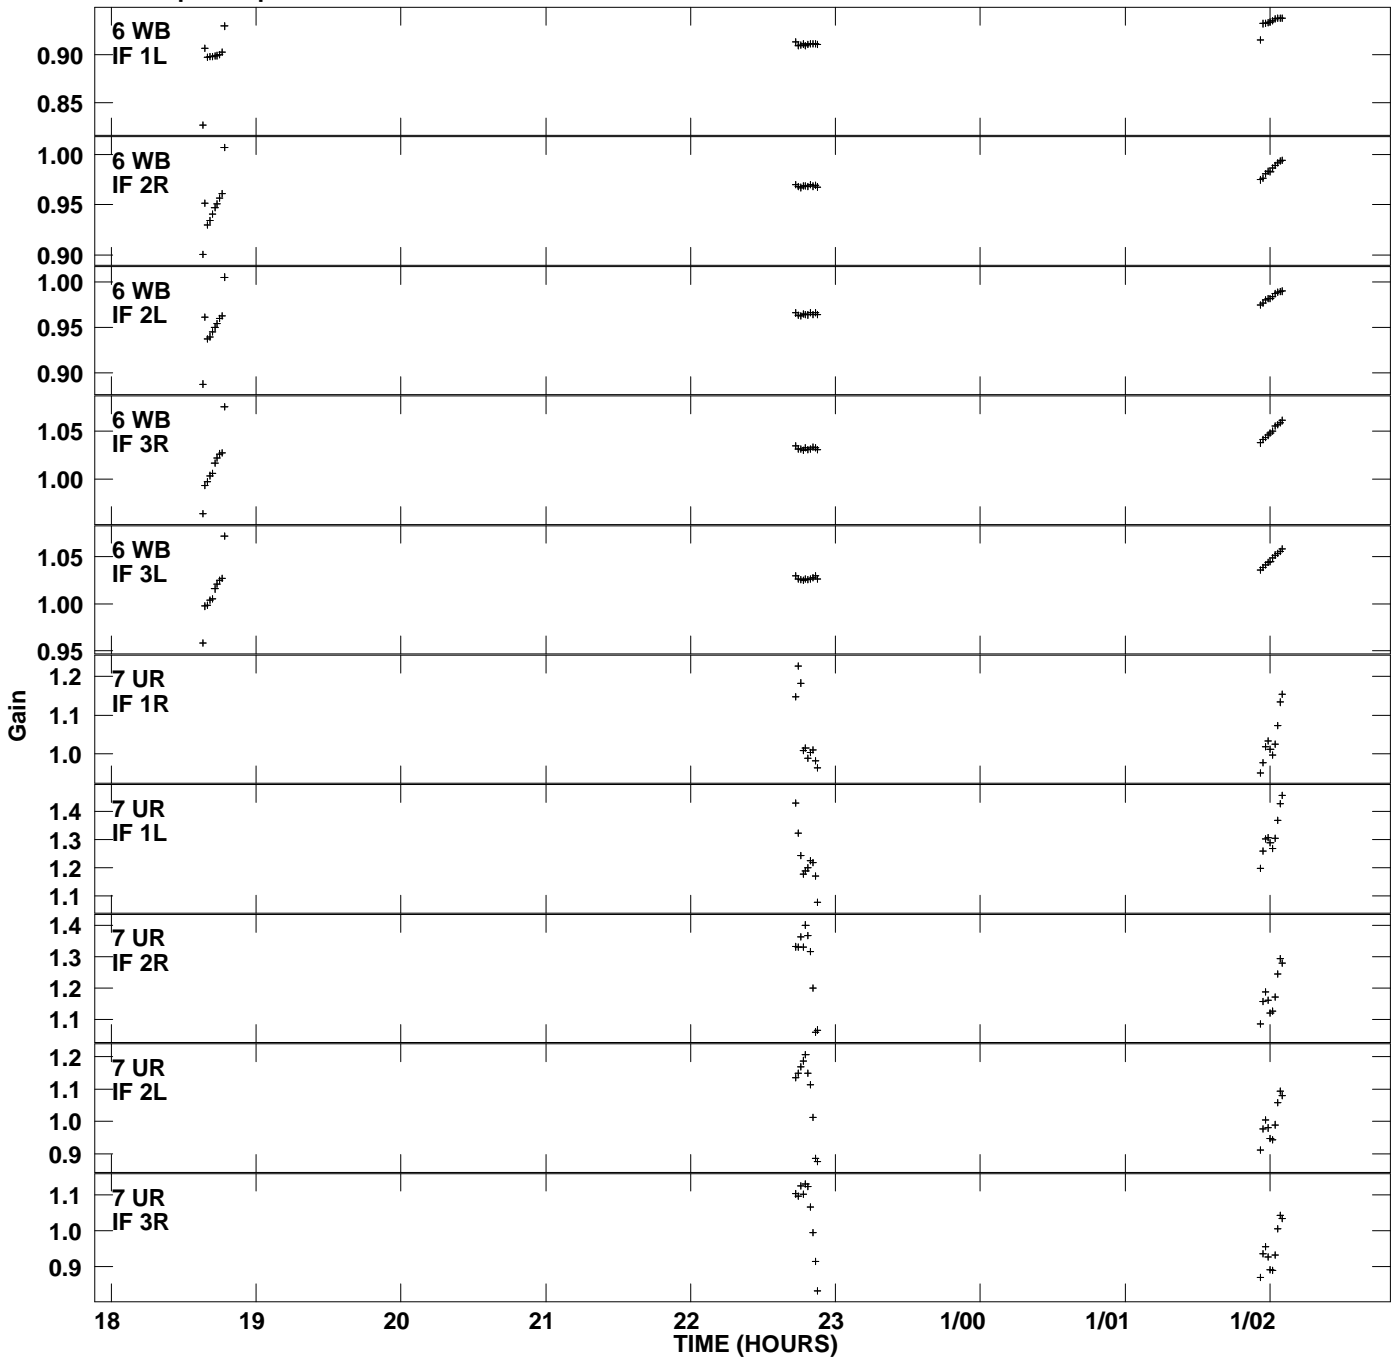

Plot file version 1 created 24-FEB-2012 03:23:42
Gain amp vs UTC time for 3C84.MULTI.1
SN 2 Rpol & Lpol IF 1 - 3

Plot file version 2 created 24-FEB-2012 03:23:42
Gain amp vs UTC time for 3C84.MULTI.1
SN 2 Rpol & Lpol IF 1 - 3

Plot file version 3 created 24-FEB-2012 03:23:42
Gain amp vs UTC time for 3C84.MULTI.1
SN 2 Rpol & Lpol IF 1 - 3

Plot file version 4 created 24-FEB-2012 03:23:42
Gain amp vs UTC time for 3C84.MULTI.1
SN 2 Rpol & Lpol IF 1 - 3

Plot file version 5 created 24-FEB-2012 03:23:42
Gain amp vs UTC time for 3C84.MULTI.1
SN 2 Rpol & Lpol IF 1 - 3