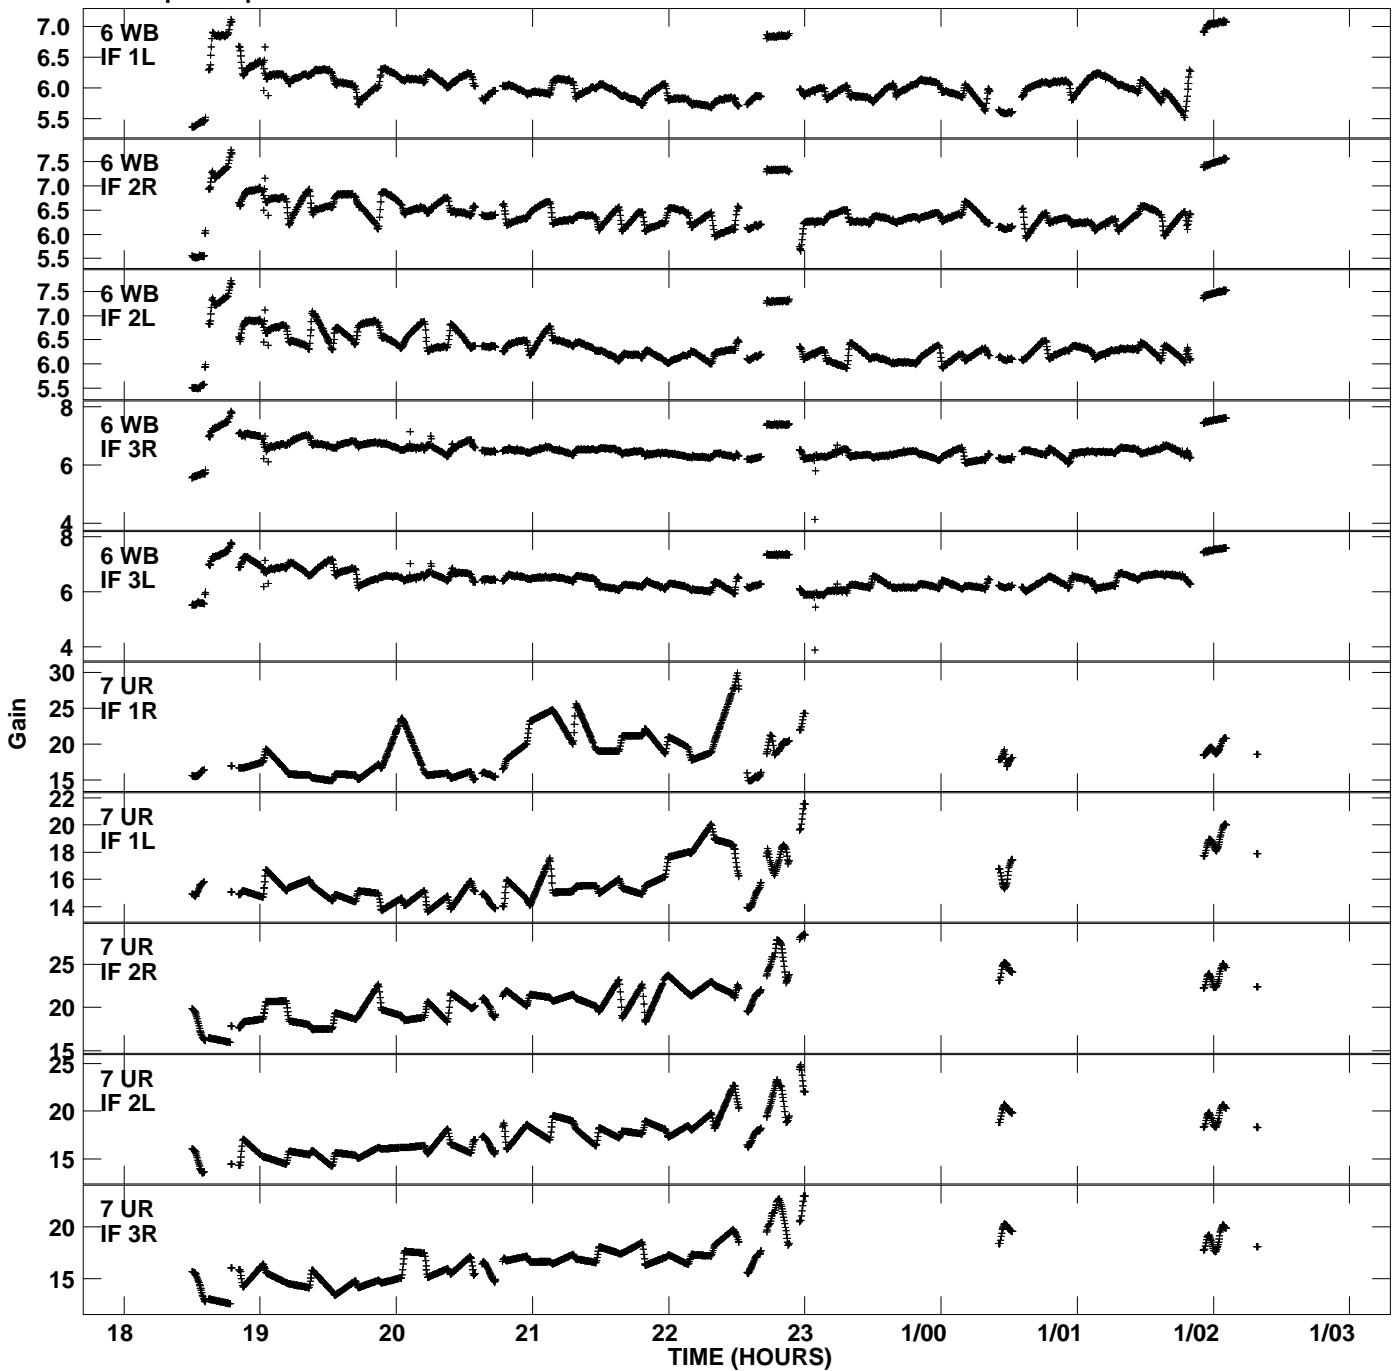

Plot file version 1 created 24-FEB-2012 03:26:46
Gain amp vs UTC time for RE003A.TMP.1
CL 4 Rpol & Lpol IF 1 - 3

Plot file version 2 created 24-FEB-2012 03:26:46
Gain amp vs UTC time for RE003A.TMP.1
CL 4 Rpol & Lpol IF 1 - 3

Plot file version 3 created 24-FEB-2012 03:26:46
Gain amp vs UTC time for RE003A.TMP.1
CL 4 Rpol & Lpol IF 1 - 3

Plot file version 4 created 24-FEB-2012 03:26:46
Gain amp vs UTC time for RE003A.TMP.1
CL 4 Rpol & Lpol IF 1 - 3

Plot file version 5 created 24-FEB-2012 03:26:46
Gain amp vs UTC time for RE003A.TMP.1
CL 4 Rpol & Lpol IF 1 - 3