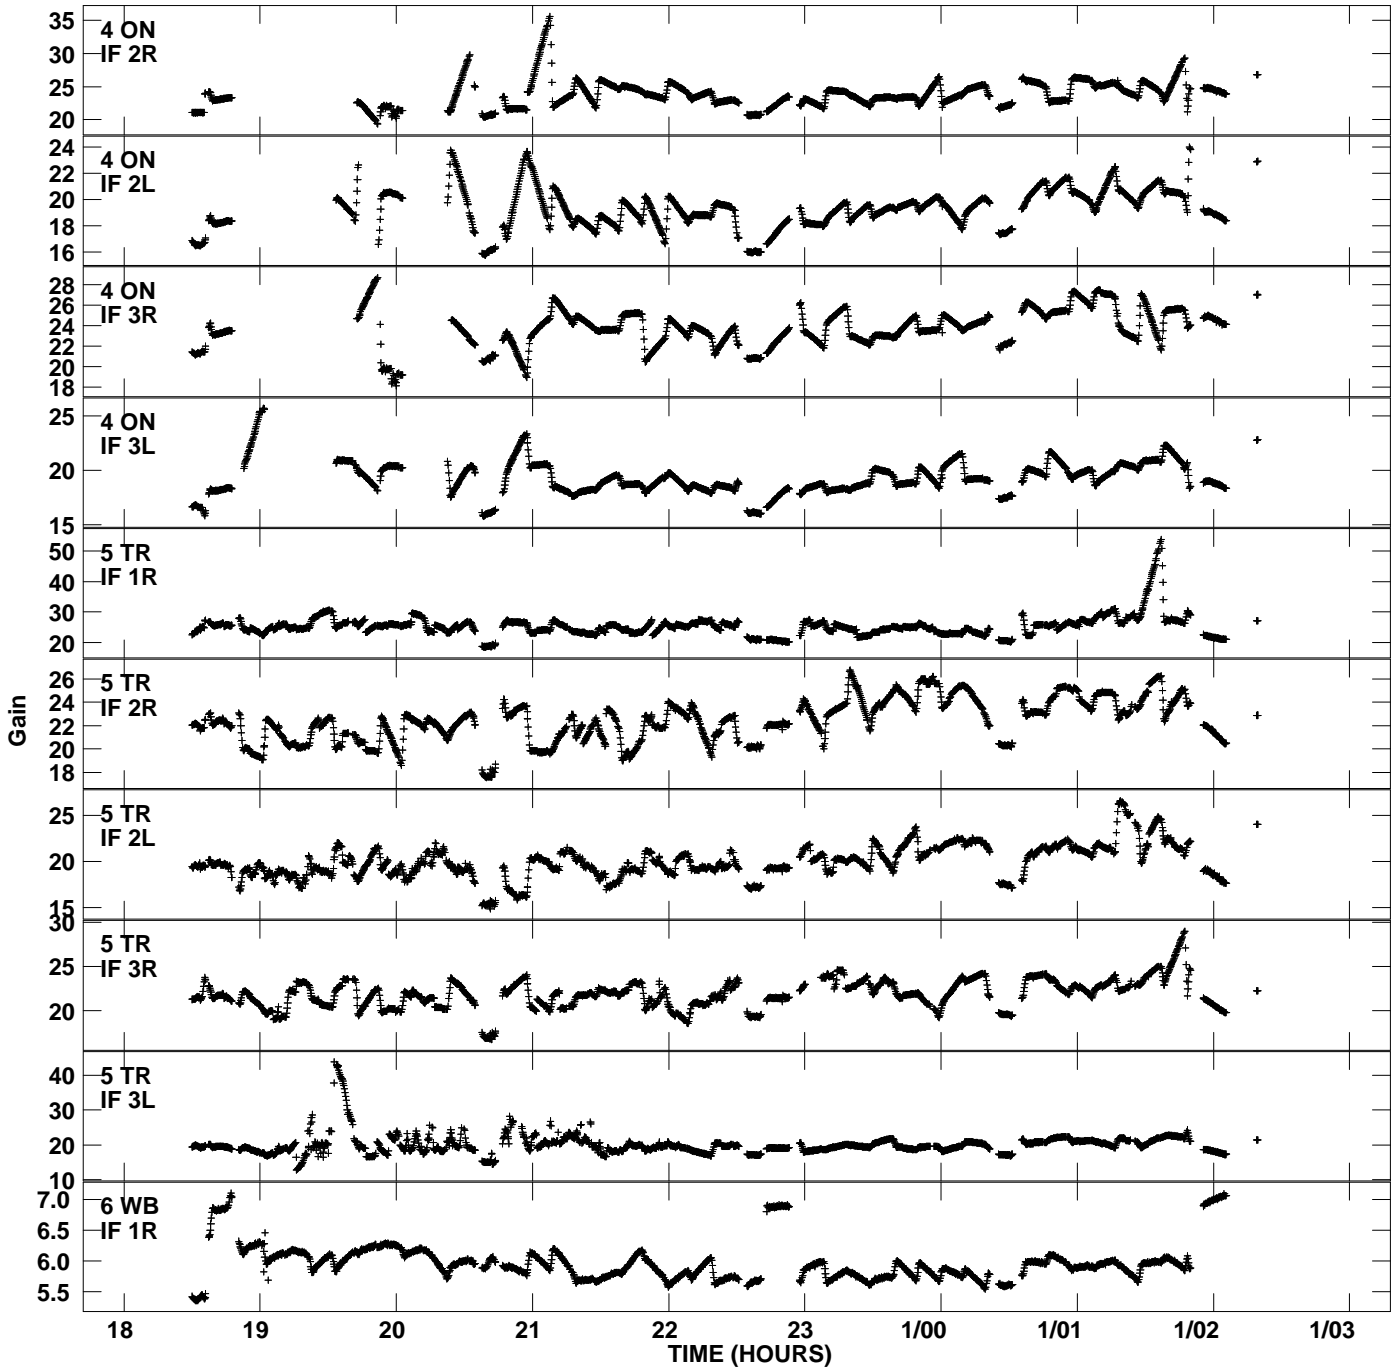

Plot file version 1 created 24-FEB-2012 03:26:46
Gain amp vs UTC time for RE003A.TMP.1
CL 4 Rpol & Lpol IF 1 - 3

Plot file version 2 created 24-FEB-2012 03:26:46
Gain amp vs UTC time for RE003A.TMP.1
CL 4 Rpol & Lpol IF 1 - 3

Plot file version 3 created 24-FEB-2012 03:26:46
Gain amp vs UTC time for RE003A.TMP.1
CL 4 Rpol & Lpol IF 1 - 3

Plot file version 4 created 24-FEB-2012 03:26:46
Gain amp vs UTC time for RE003A.TMP.1
CL 4 Rpol & Lpol IF 1 - 3

Plot file version 5 created 24-FEB-2012 03:26:46
Gain amp vs UTC time for RE003A.TMP.1
CL 4 Rpol & Lpol IF 1 - 3