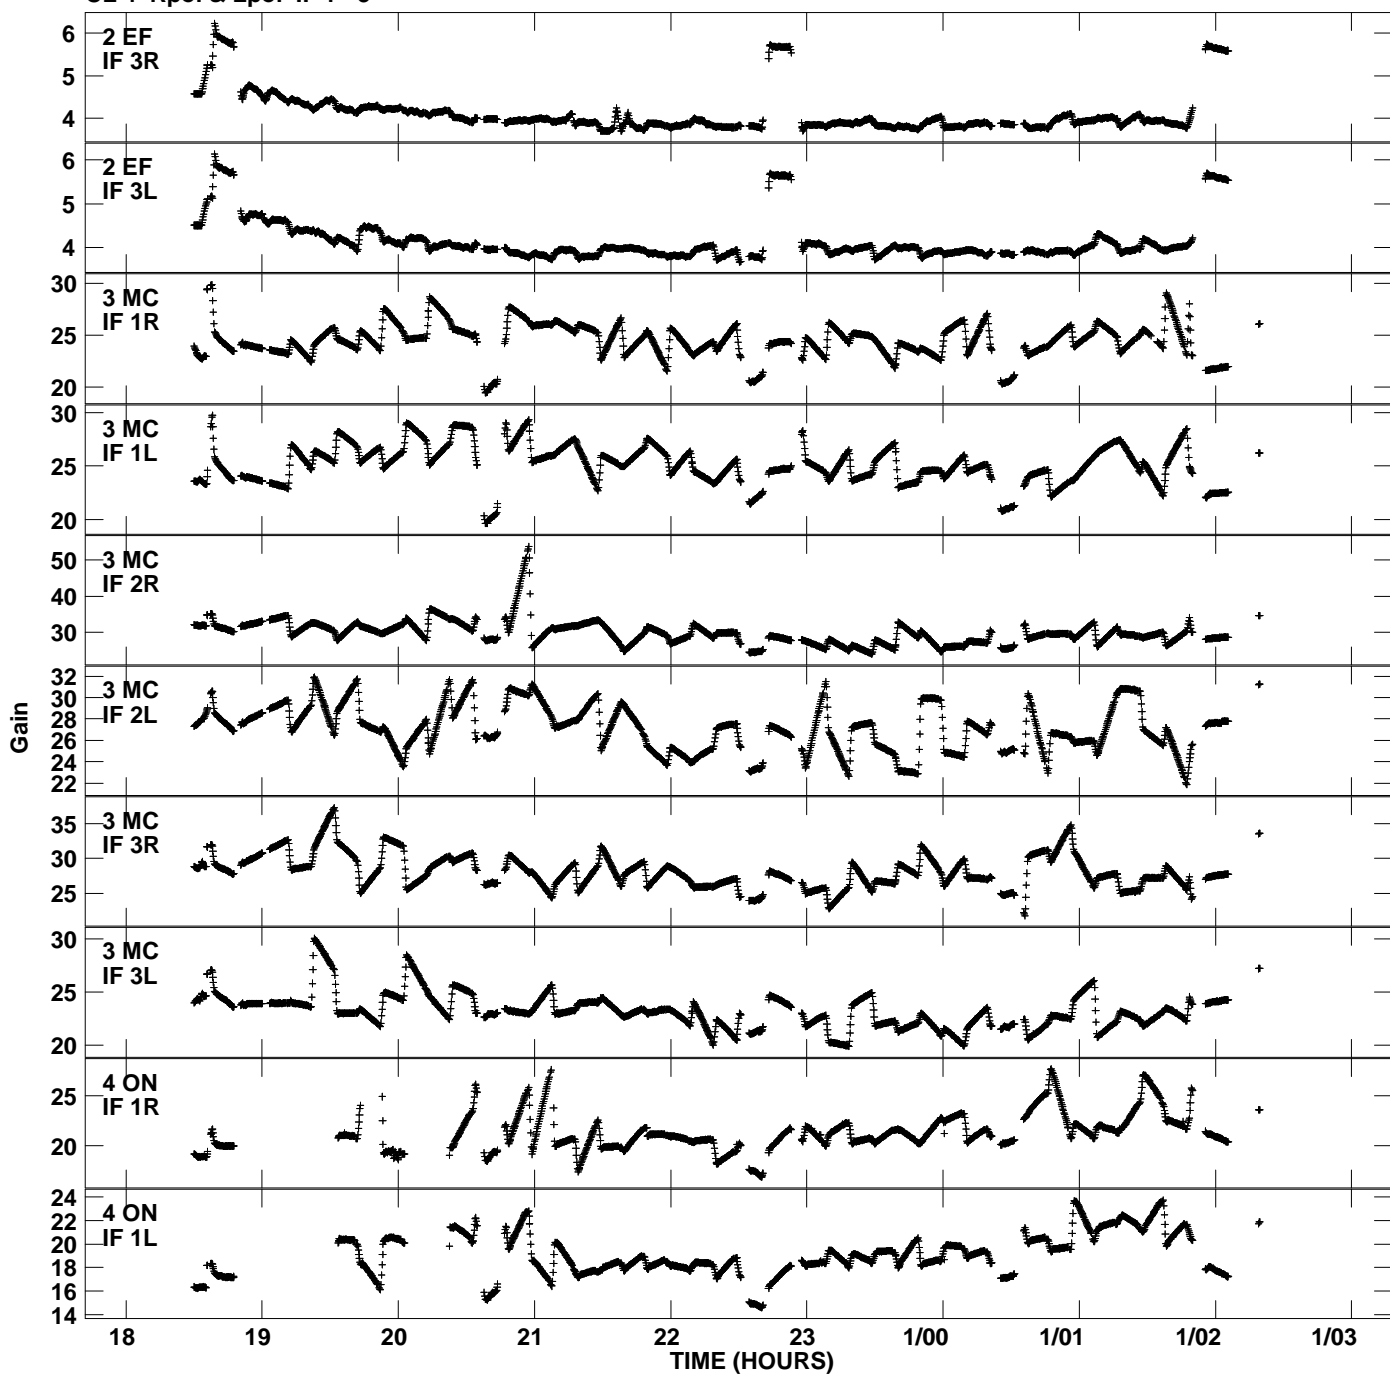

Plot file version 1 created 24-FEB-2012 03:26:46
Gain amp vs UTC time for RE003A.TMP.1
CL 4 Rpol & Lpol IF 1 - 3

Plot file version 2 created 24-FEB-2012 03:26:46
Gain amp vs UTC time for RE003A.TMP.1
CL 4 Rpol & Lpol IF 1 - 3

Plot file version 3 created 24-FEB-2012 03:26:46
Gain amp vs UTC time for RE003A.TMP.1
CL 4 Rpol & Lpol IF 1 - 3

Plot file version 4 created 24-FEB-2012 03:26:46
Gain amp vs UTC time for RE003A.TMP.1
CL 4 Rpol & Lpol IF 1 - 3

Plot file version 5 created 24-FEB-2012 03:26:46
Gain amp vs UTC time for RE003A.TMP.1
CL 4 Rpol & Lpol IF 1 - 3