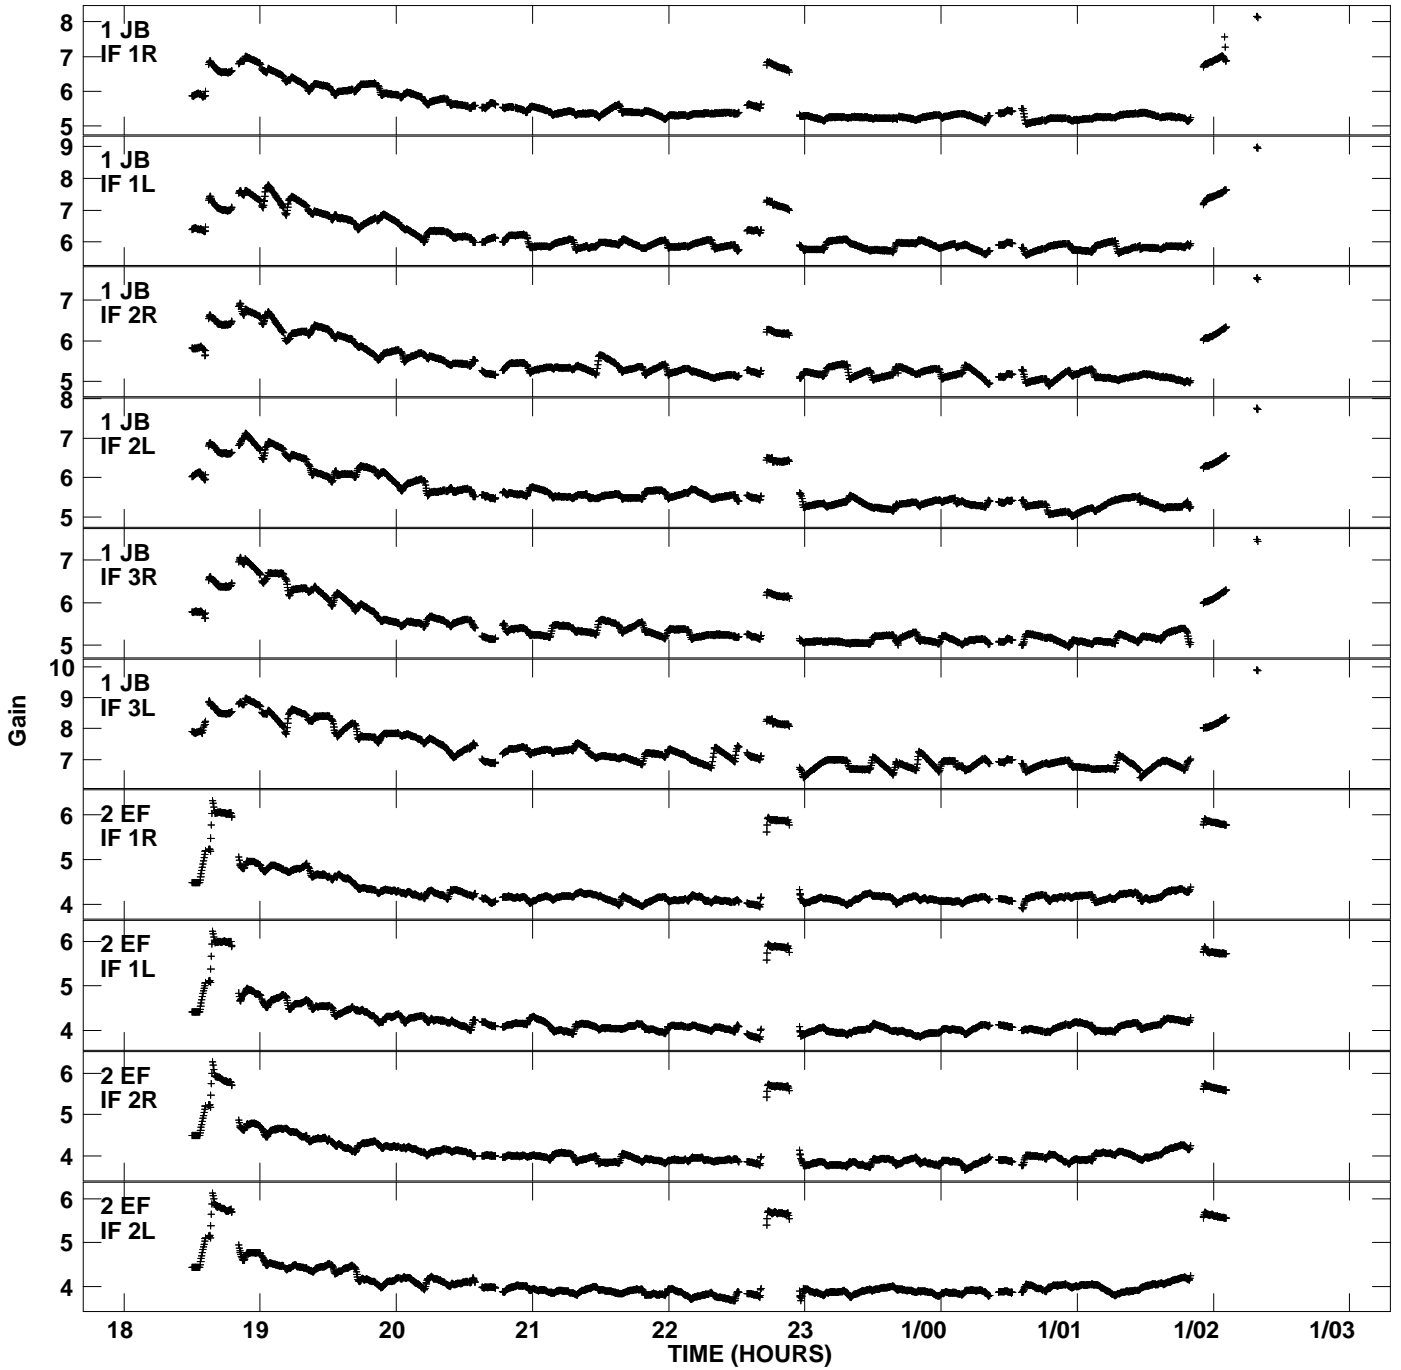

Plot file version 1 created 24-FEB-2012 03:26:46
Gain amp vs UTC time for RE003A.TMP.1
CL 4 Rpol & Lpol IF 1 - 3

Plot file version 2 created 24-FEB-2012 03:26:46
Gain amp vs UTC time for RE003A.TMP.1
CL 4 Rpol & Lpol IF 1 - 3

Plot file version 3 created 24-FEB-2012 03:26:46
Gain amp vs UTC time for RE003A.TMP.1
CL 4 Rpol & Lpol IF 1 - 3

Plot file version 4 created 24-FEB-2012 03:26:46
Gain amp vs UTC time for RE003A.TMP.1
CL 4 Rpol & Lpol IF 1 - 3

Plot file version 5 created 24-FEB-2012 03:26:46
Gain amp vs UTC time for RE003A.TMP.1
CL 4 Rpol & Lpol IF 1 - 3