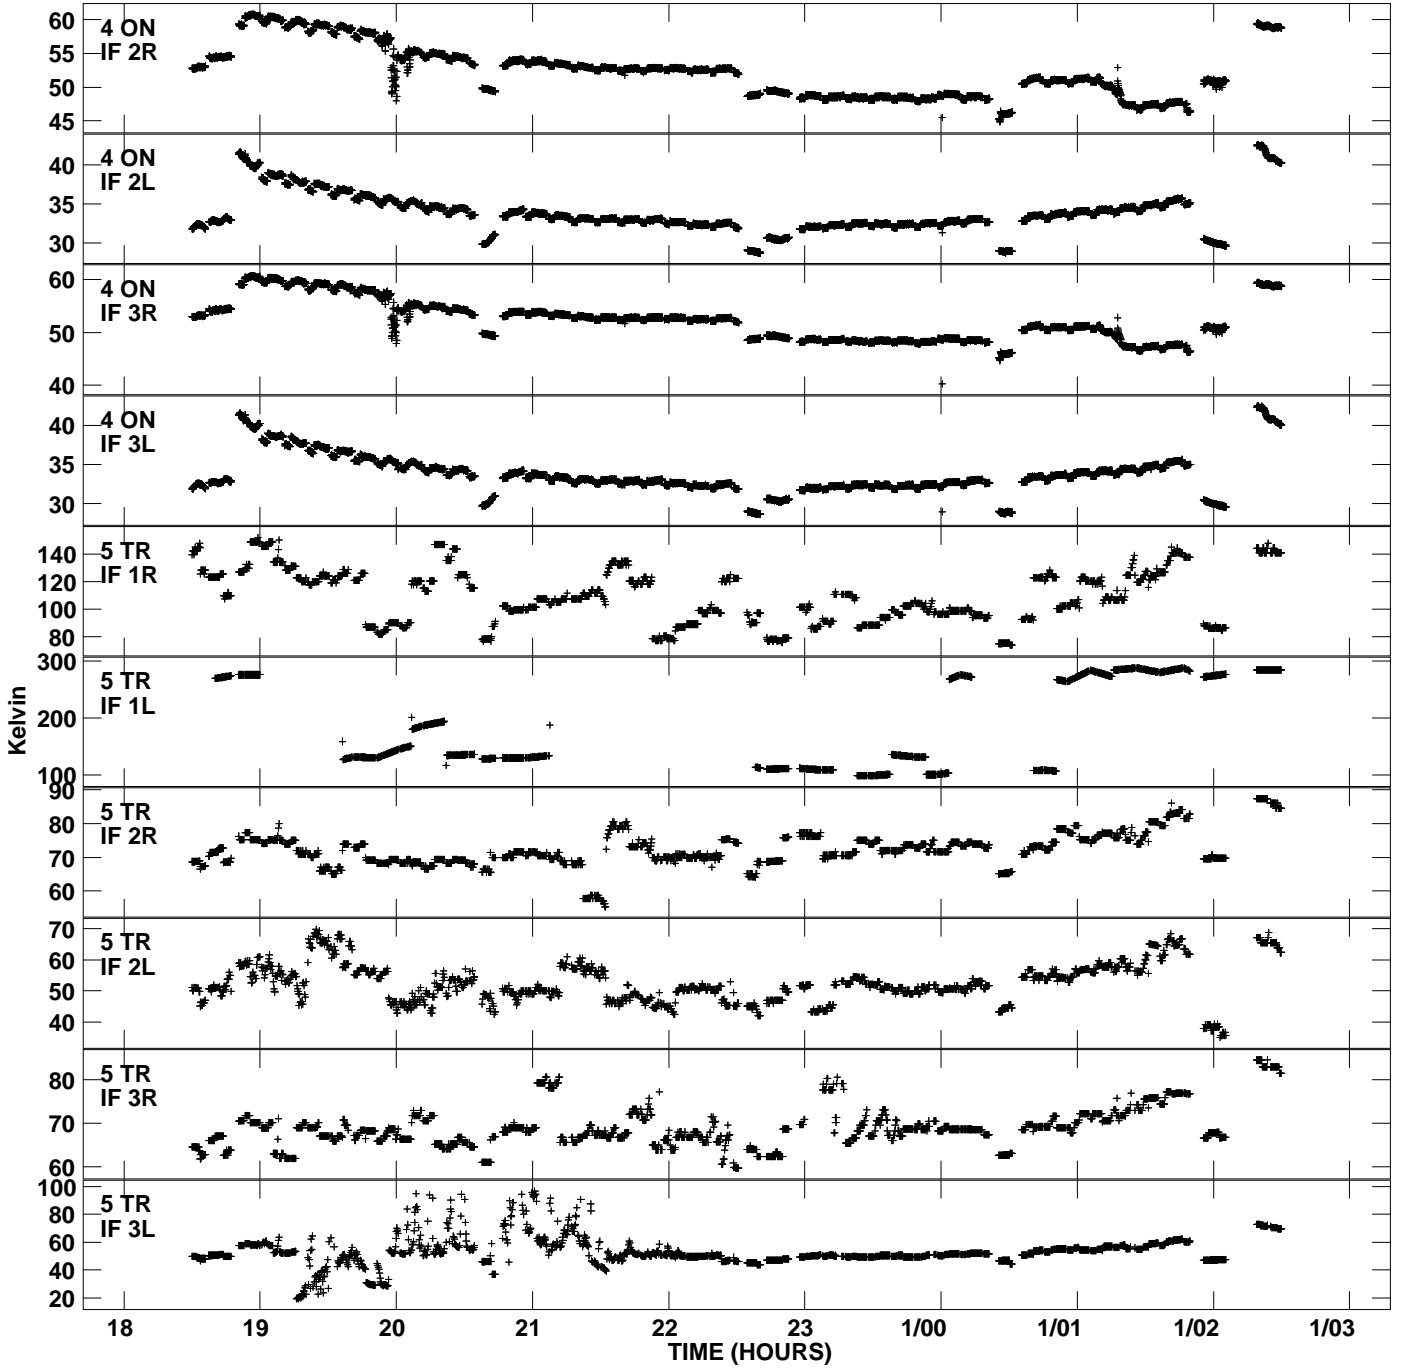

Plot file version 1 created 23-FEB-2012 10:27:18  
Tsyst vs UTC time for RE003A.UVDATA.1  
TY 1 Rpol & Lpol IF 1 - 3

Plot file version 2 created 23-FEB-2012 10:27:18  
Tsys vs UTC time for RE003A.UVDATA.1  
TY 1 Rpol & Lpol IF 1 - 3

Plot file version 3 created 23-FEB-2012 10:27:18  
Tsys vs UTC time for RE003A.UVDATA.1  
TY 1 Rpol & Lpol IF 1 - 3

Plot file version 4 created 23-FEB-2012 10:27:18  
Tsys vs UTC time for RE003A.UVDATA.1  
TY 1 Rpol & Lpol IF 1 - 3

Plot file version 5 created 23-FEB-2012 10:27:18  
Tsys vs UTC time for RE003A.UVDATA.1  
TY 1 Rpol & Lpol IF 1 - 3