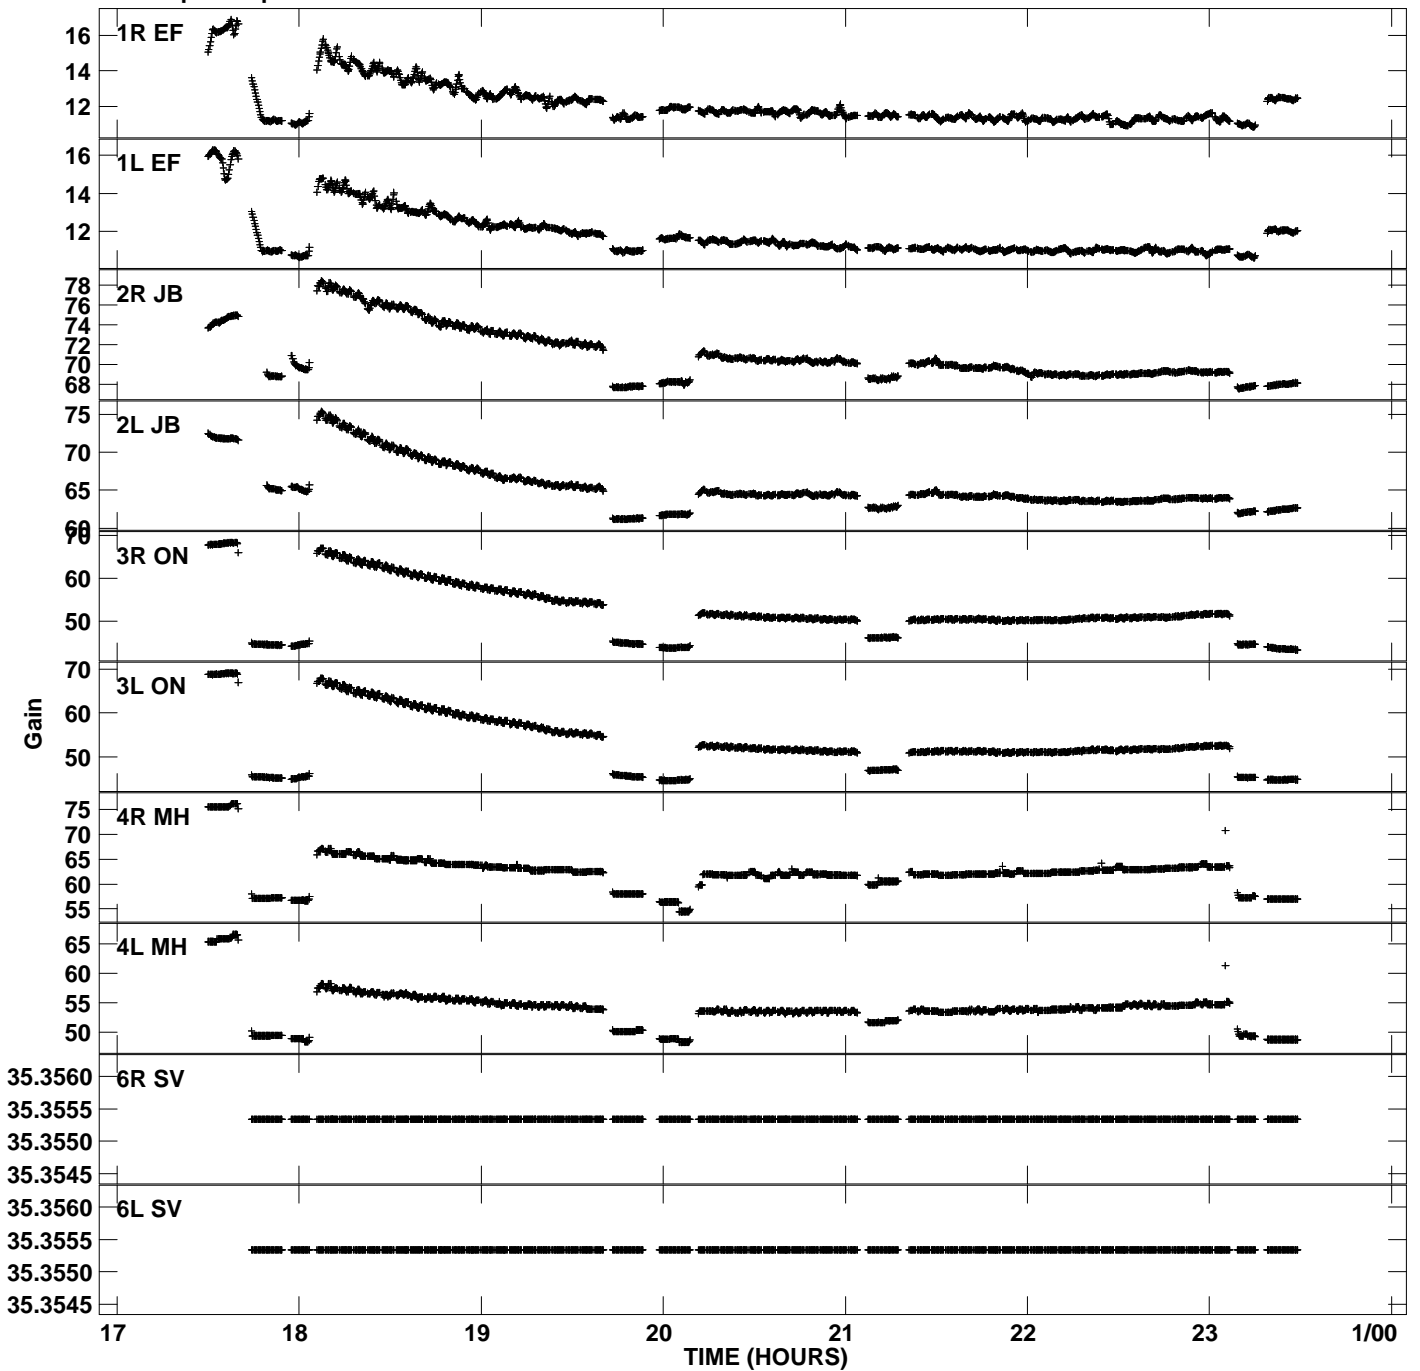

Plot file version 1 created 02-MAR-2012 13:40:08
Gain amp vs UTC time for RE003B_1.UVDATA.1
CL 2 Rpol & Lpol IF 1

Plot file version 2 created 02-MAR-2012 13:40:08
Gain amp vs UTC time for RE003B_1.UVDATA.1
CL 2 Rpol & Lpol IF 1