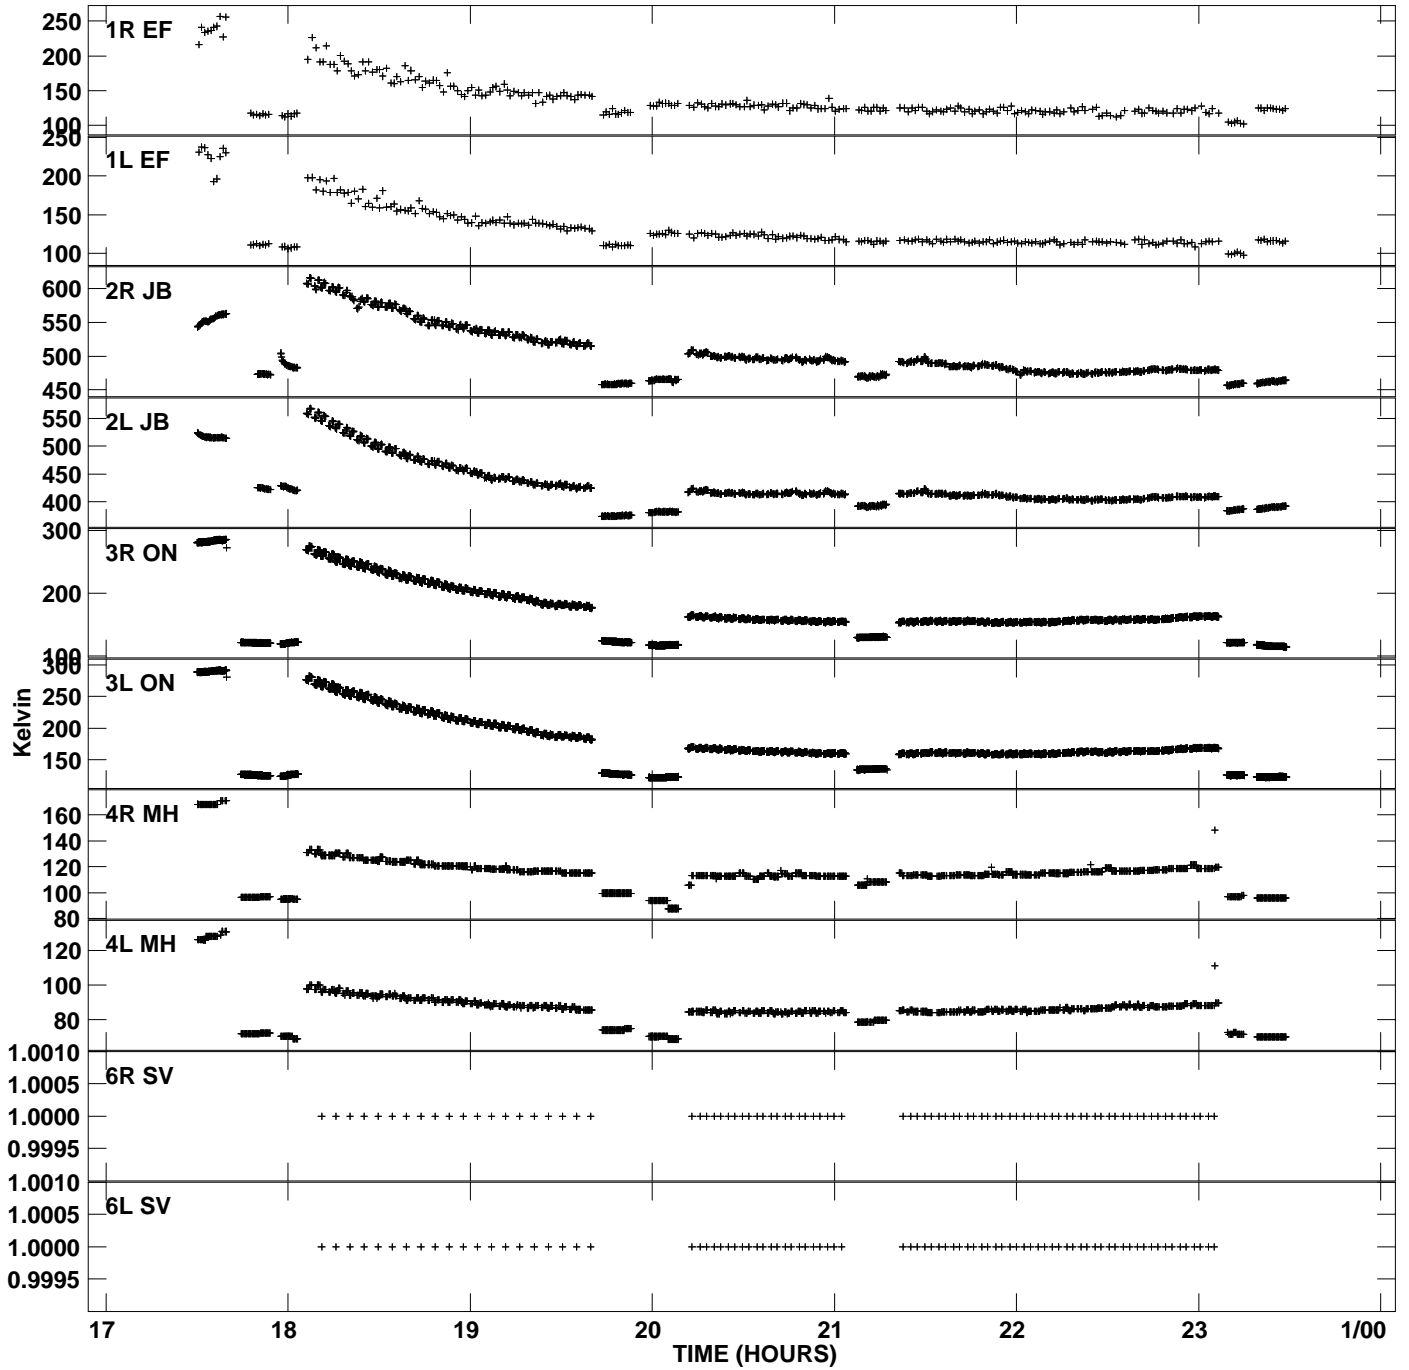

Plot file version 1 created 02-MAR-2012 13:40:06
Tsyst vs UTC time for RE003B_1.UVDATA.1
TY 1 Rpol & Lpol IF 1

Plot file version 2 created 02-MAR-2012 13:40:06
Tsys vs UTC time for RE003B_1.UVDATA.1
TY 1 Rpol & Lpol IF 1