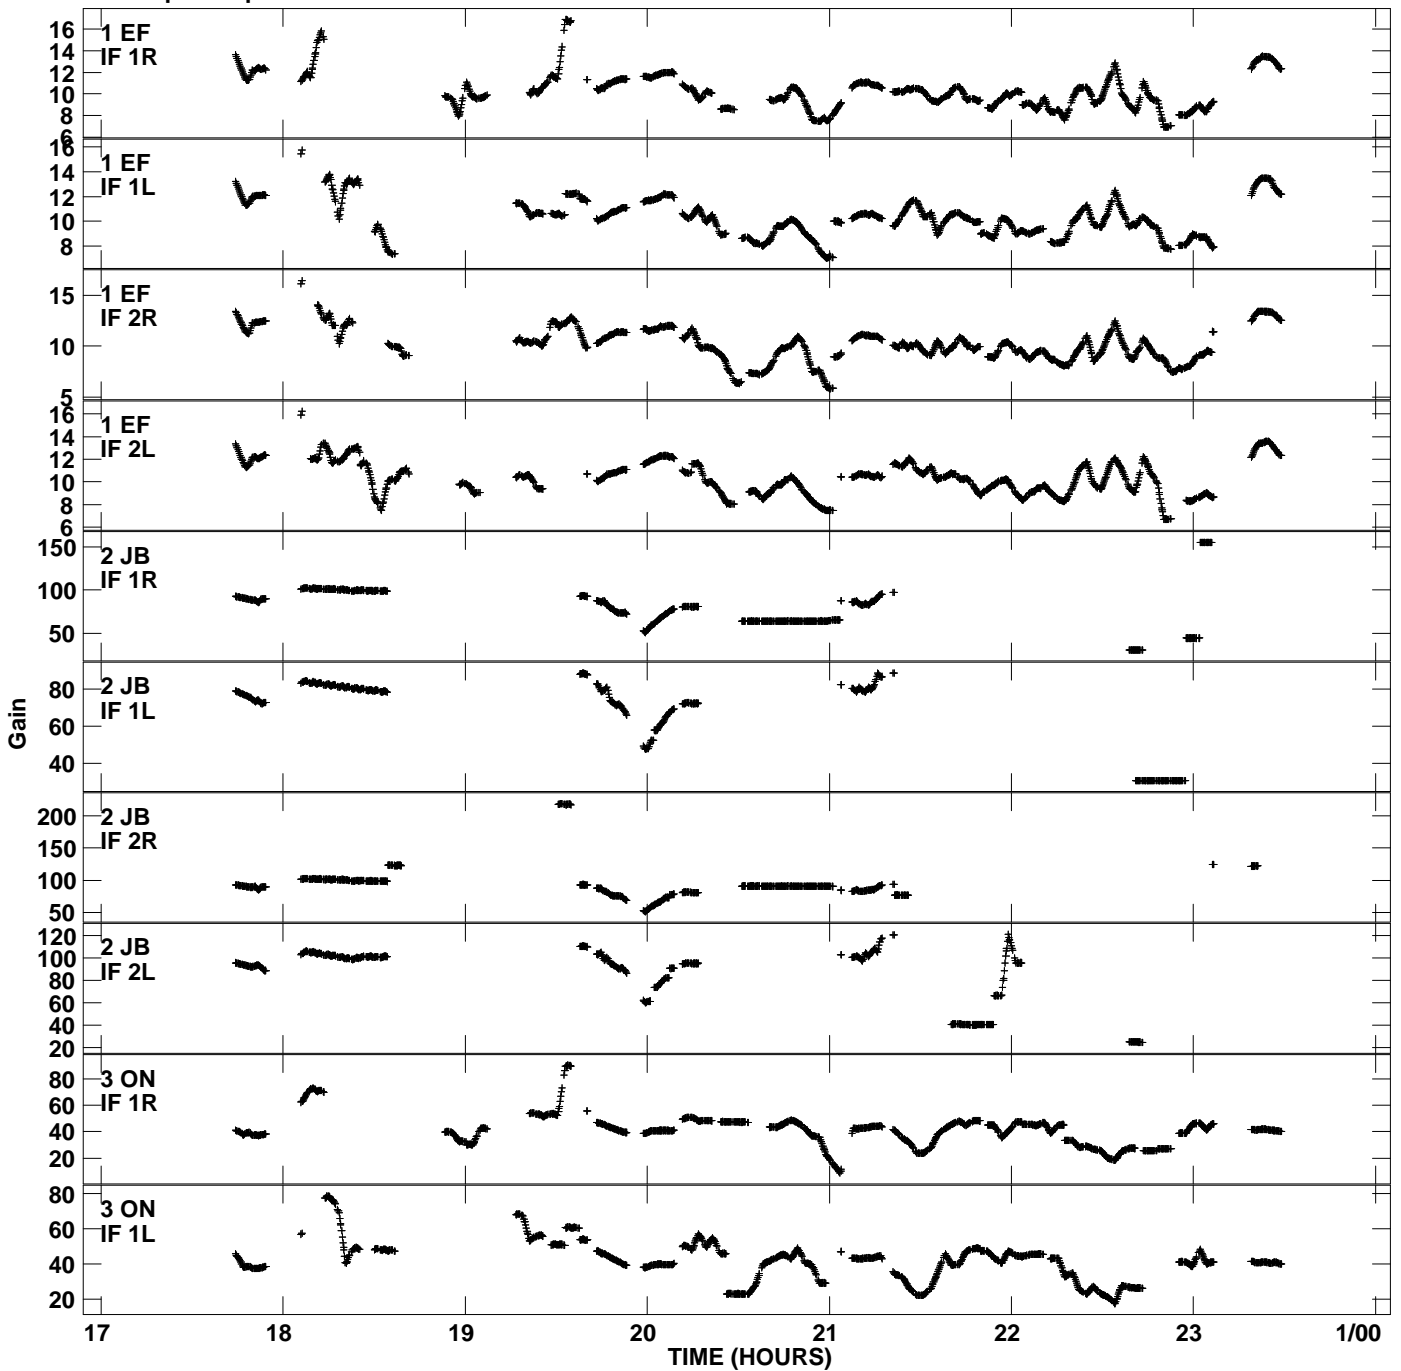

Plot file version 1 created 02-MAR-2012 13:22:15  
Gain amp vs UTC time for RE003B\_2.TMP.1  
CL 4 Rpol & Lpol IF 1 - 2

Plot file version 2 created 02-MAR-2012 13:22:15  
Gain amp vs UTC time for RE003B\_2.TMP.1  
CL 4 Rpol & Lpol IF 1 - 2

Plot file version 3 created 02-MAR-2012 13:22:15  
Gain amp vs UTC time for RE003B\_2.TMP.1  
CL 4 Rpol & Lpol IF 1 - 2