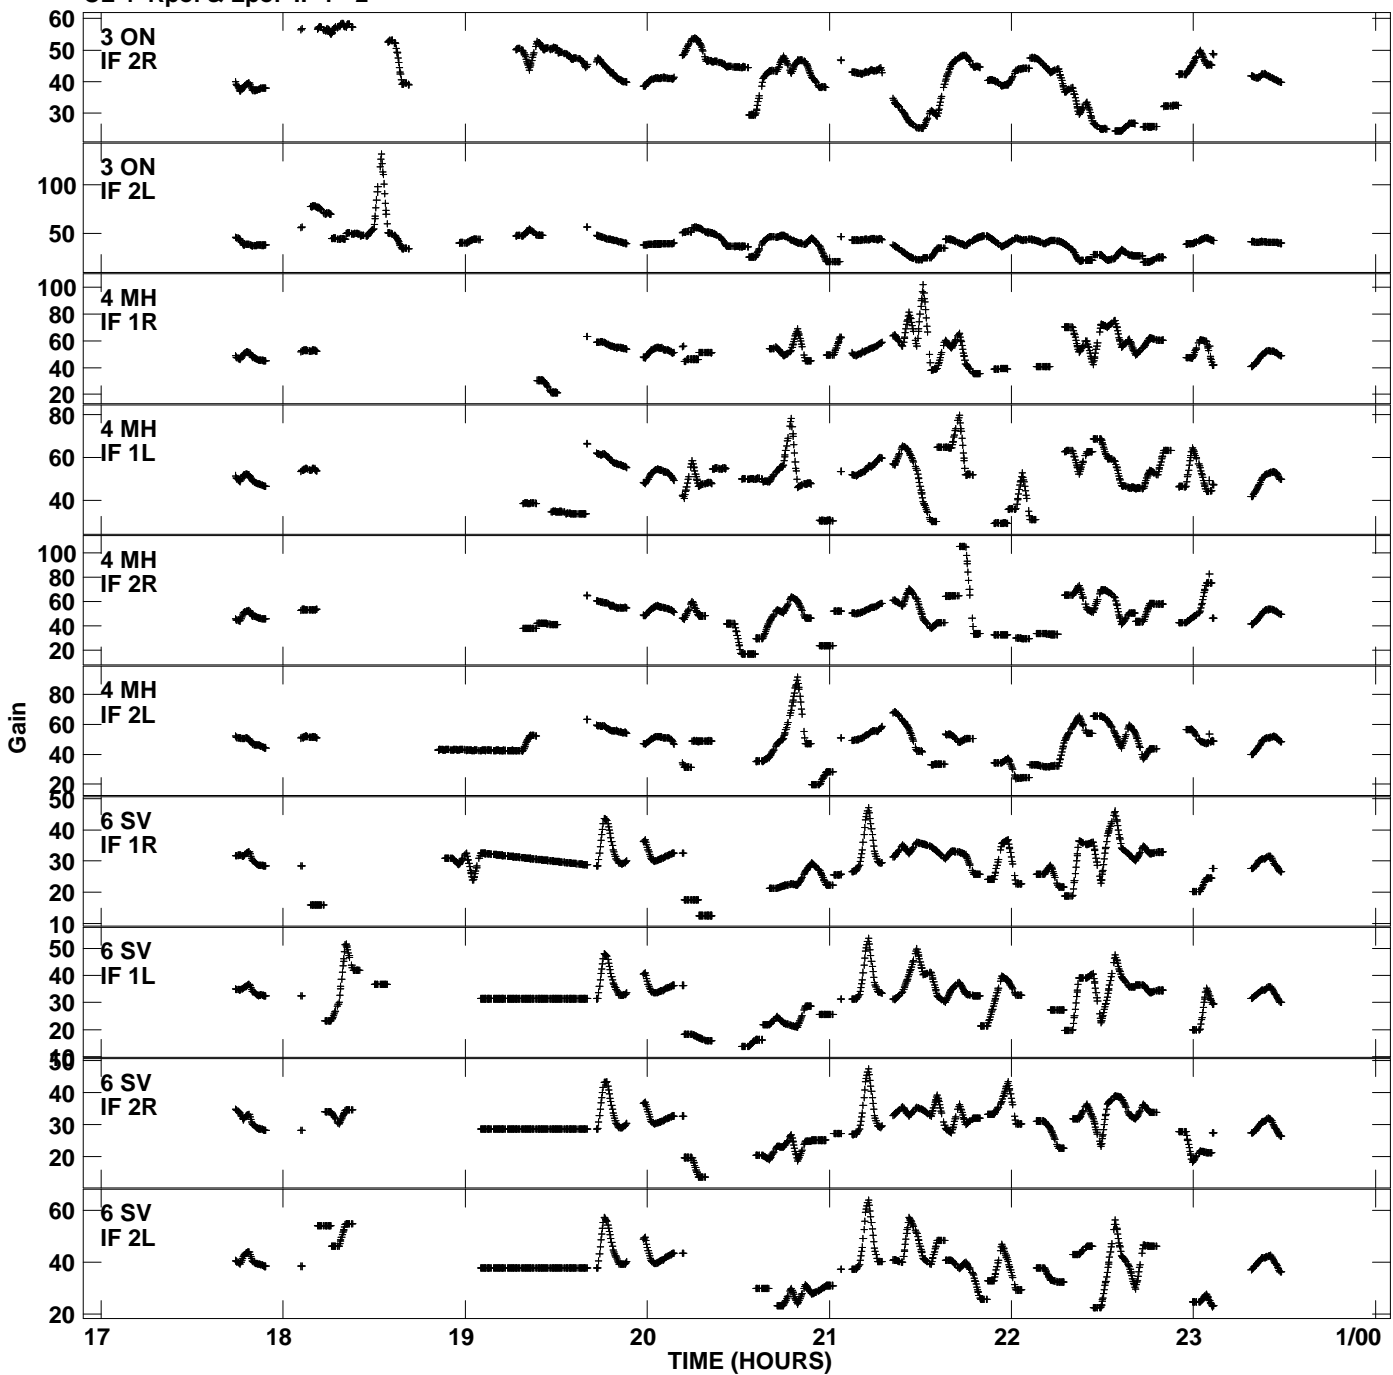

Plot file version 1 created 02-MAR-2012 13:22:15  
Gain amp vs UTC time for RE003B\_2.TMP.1  
CL 4 Rpol & Lpol IF 1 - 2

Plot file version 2 created 02-MAR-2012 13:22:15  
Gain amp vs UTC time for RE003B\_2.TMP.1  
CL 4 Rpol & Lpol IF 1 - 2

Plot file version 3 created 02-MAR-2012 13:22:15  
Gain amp vs UTC time for RE003B\_2.TMP.1  
CL 4 Rpol & Lpol IF 1 - 2