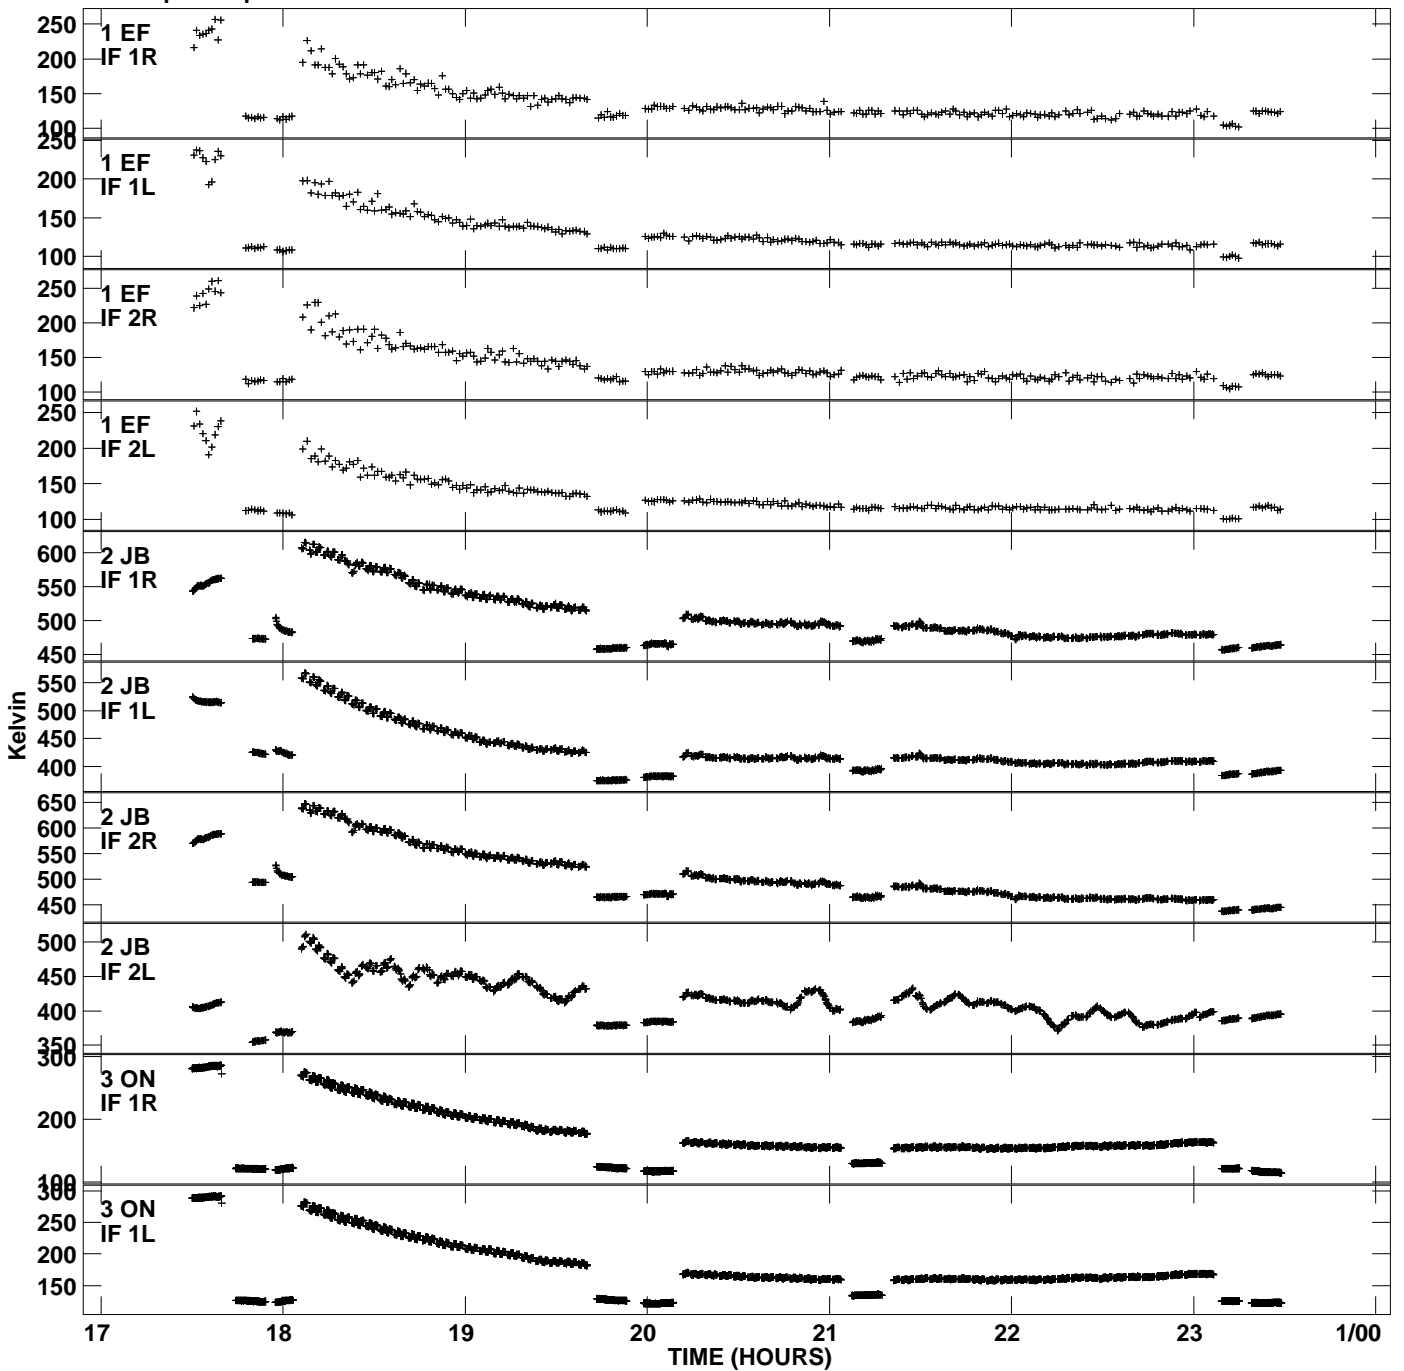

Plot file version 1 created 02-MAR-2012 10:58:01
Tsys vs UTC time for RE003B_2.UVDATA.1
TY 1 Rpol & Lpol IF 1 - 2

Plot file version 2 created 02-MAR-2012 10:58:01
 Tsys vs UTC time for RE003B_2.UVDATA.1
 TY 1 Rpol & Lpol IF 1 - 2

Plot file version 3 created 02-MAR-2012 10:58:01
Tsys vs UTC time for RE003B_2.UVDATA.1
TY 1 Rpol & Lpol IF 1 - 2