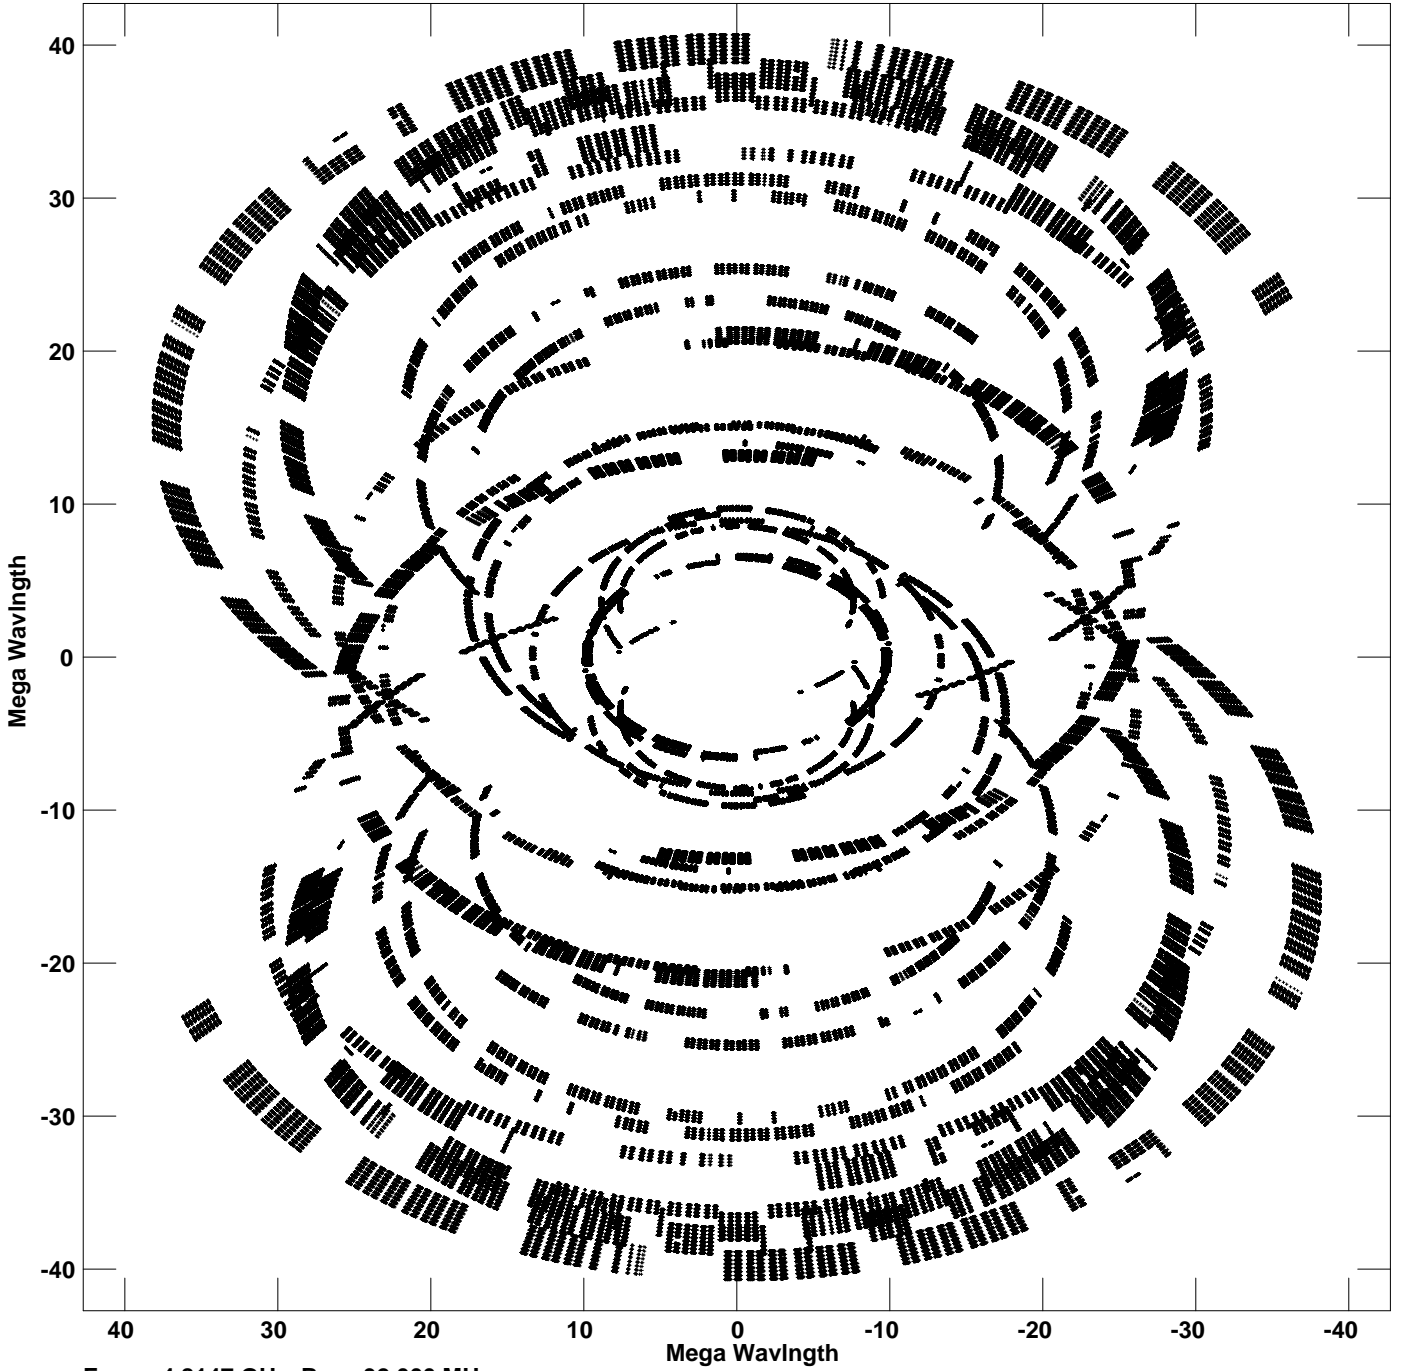

Plot file version 1 created 20-APR-2017 11:12:07  
V vs U for CYGX3.MULTI.1 Source:CYGX3  
Ants \* - \* Stokes I IF# 1 - 8 Chan# 1

Freq = 4.8147 GHz, Bw = 32.000 MHz