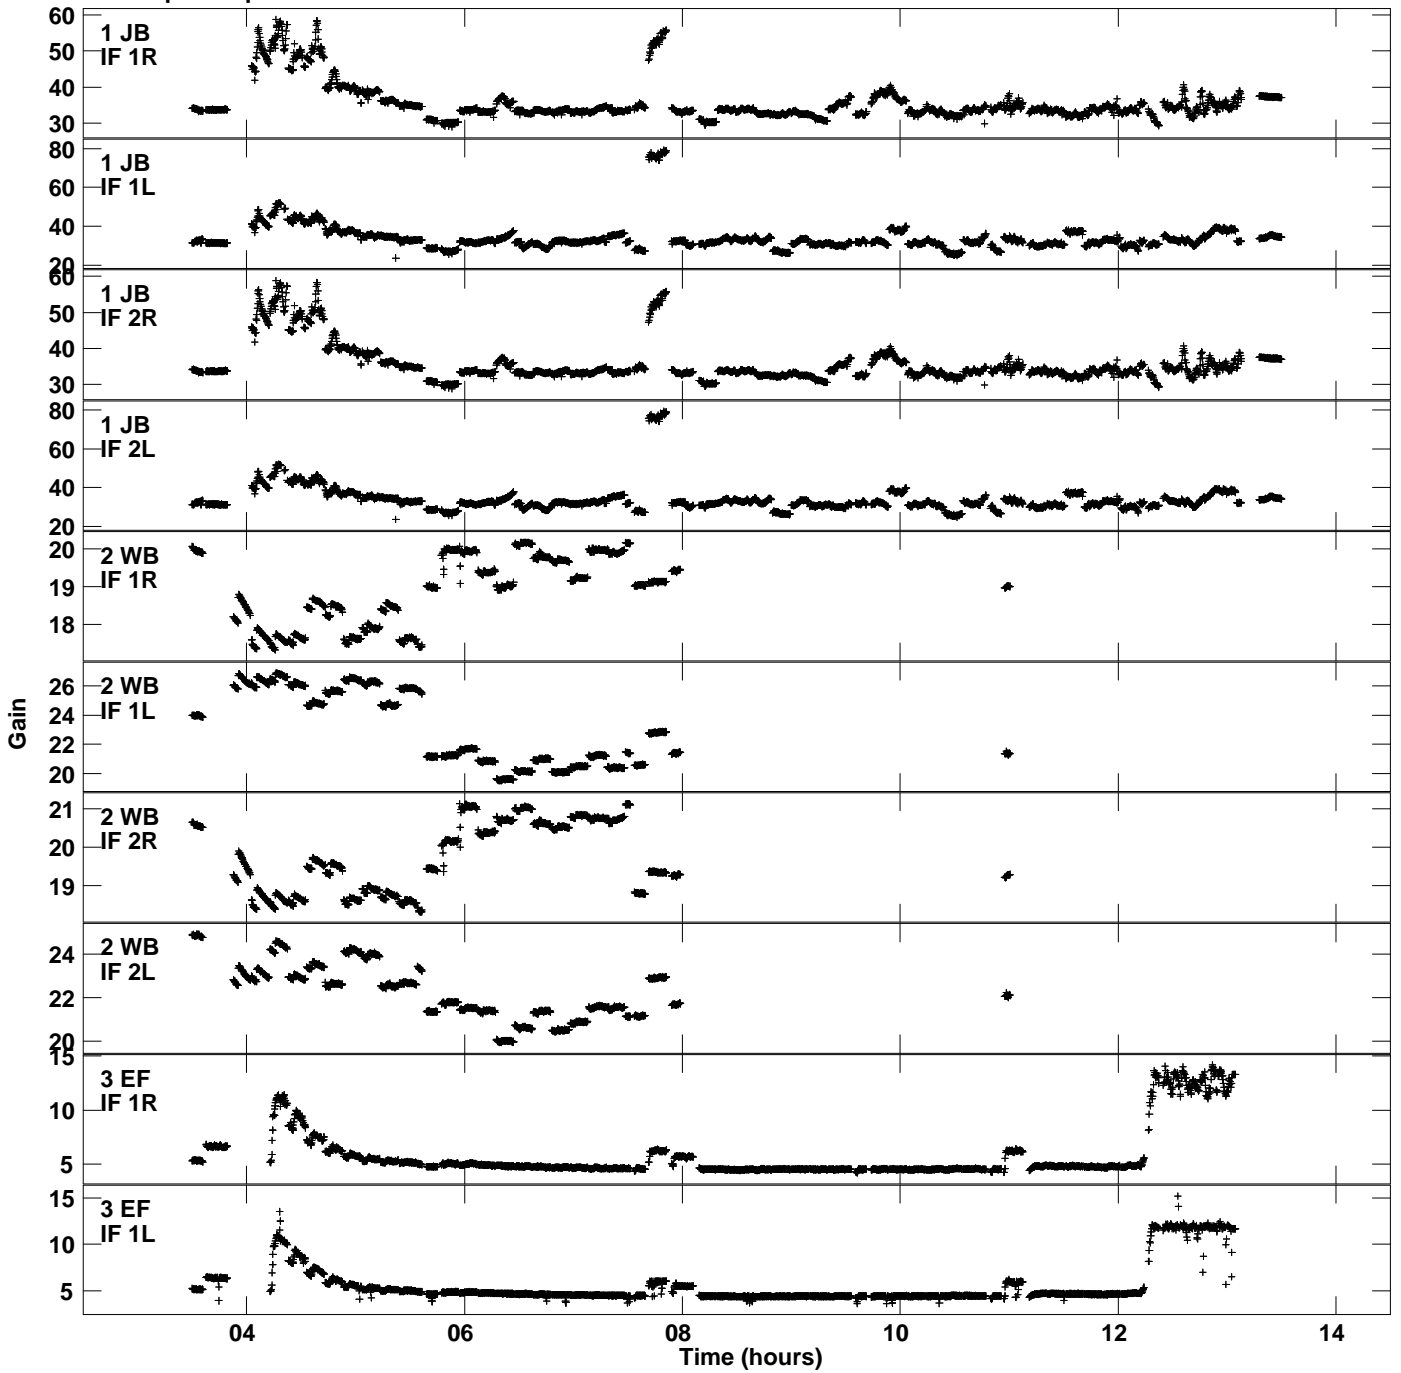

Plot file version 1 created 26-JAN-2018 22:30:48  
Gain amp vs UTC time for RE005\_2.UVDATA.1  
CL 2 Rpol & Lpol IF 1 - 2

Plot file version 2 created 26-JAN-2018 22:30:48  
Gain amp vs UTC time for RE005\_2.UVDATA.1  
CL 2 Rpol & Lpol IF 1 - 2

Plot file version 3 created 26-JAN-2018 22:30:48  
Gain amp vs UTC time for RE005\_2.UVDATA.1  
CL 2 Rpol & Lpol IF 1 - 2

Plot file version 4 created 26-JAN-2018 22:30:48  
Gain amp vs UTC time for RE005\_2.UVDATA.1  
CL 2 Rpol & Lpol IF 1 - 2

Plot file version 5 created 26-JAN-2018 22:30:48  
Gain amp vs UTC time for RE005\_2.UVDATA.1  
CL 2 Rpol & Lpol IF 1 - 2