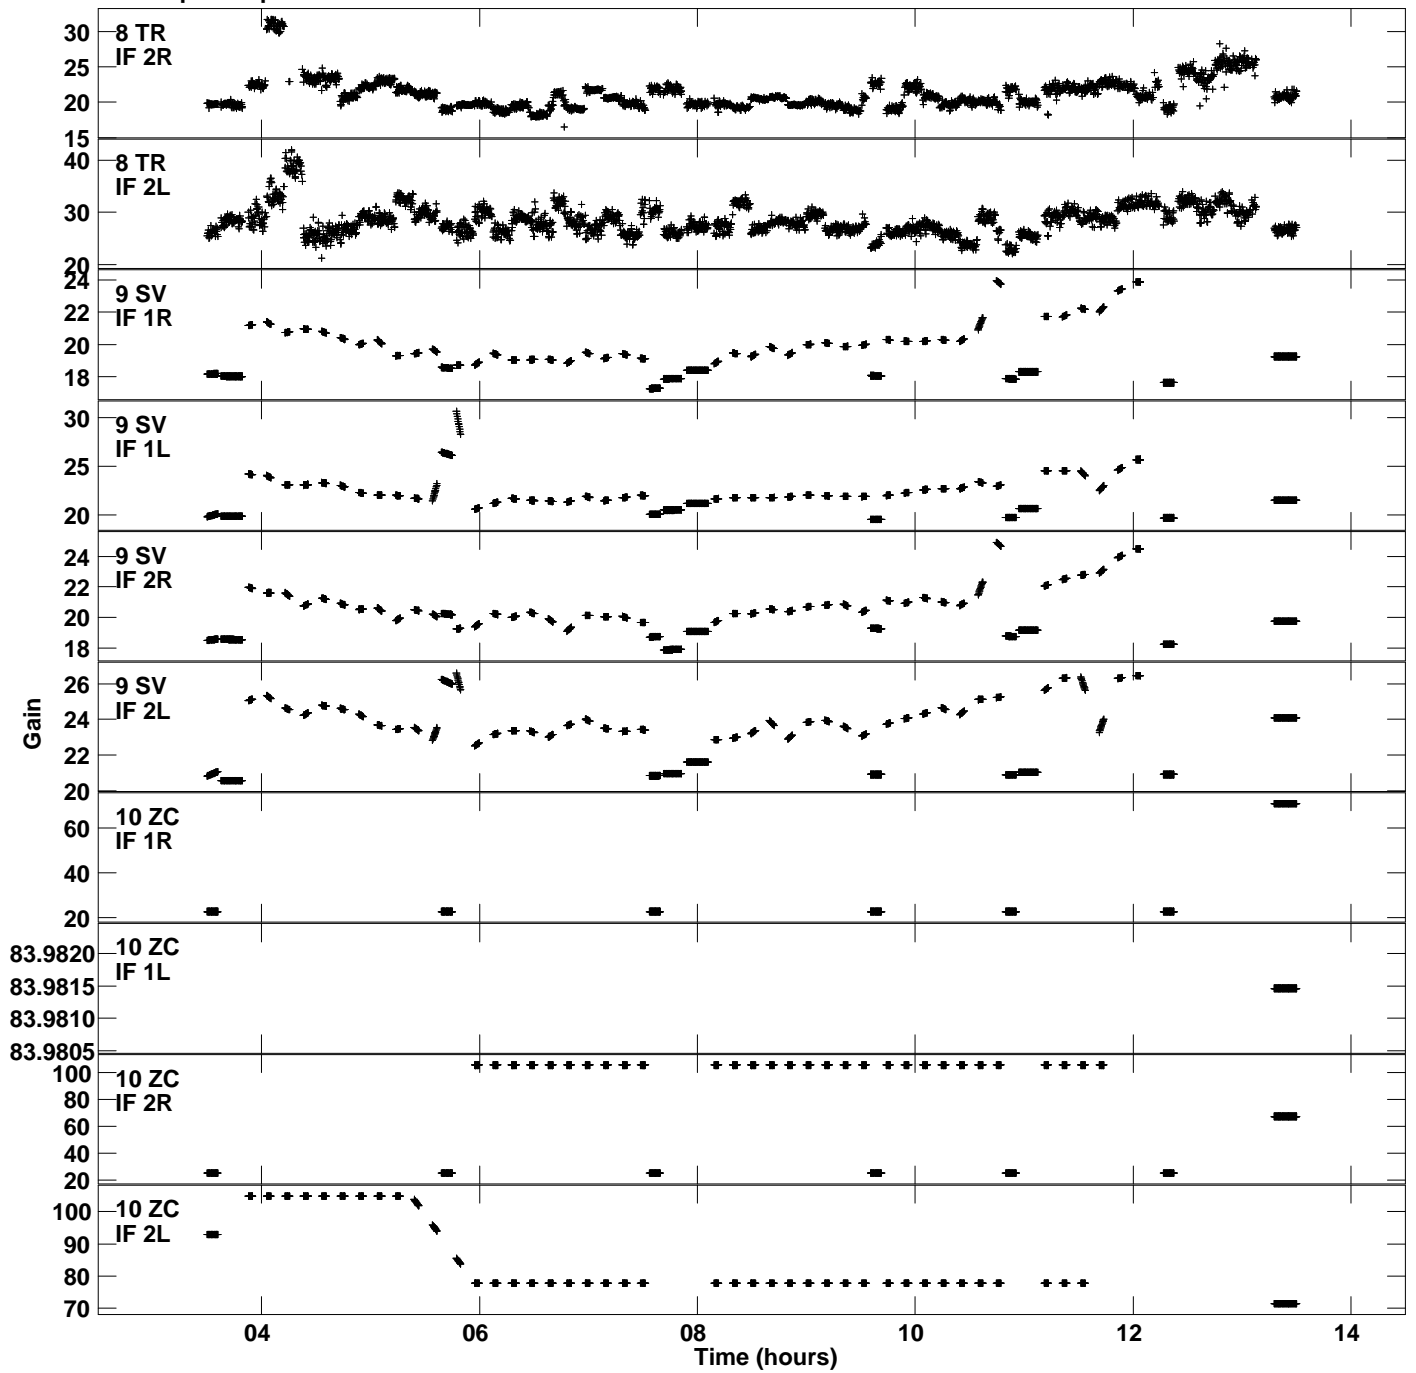

Plot file version 1 created 26-JAN-2018 22:30:48  
Gain amp vs UTC time for RE005\_2.UVDATA.1  
CL 2 Rpol & Lpol IF 1 - 2

Plot file version 2 created 26-JAN-2018 22:30:48  
Gain amp vs UTC time for RE005\_2.UVDATA.1  
CL 2 Rpol & Lpol IF 1 - 2

Plot file version 3 created 26-JAN-2018 22:30:48  
Gain amp vs UTC time for RE005\_2.UVDATA.1  
CL 2 Rpol & Lpol IF 1 - 2

Plot file version 4 created 26-JAN-2018 22:30:48  
Gain amp vs UTC time for RE005\_2.UVDATA.1  
CL 2 Rpol & Lpol IF 1 - 2

Plot file version 5 created 26-JAN-2018 22:30:48  
Gain amp vs UTC time for RE005\_2.UVDATA.1  
CL 2 Rpol & Lpol IF 1 - 2