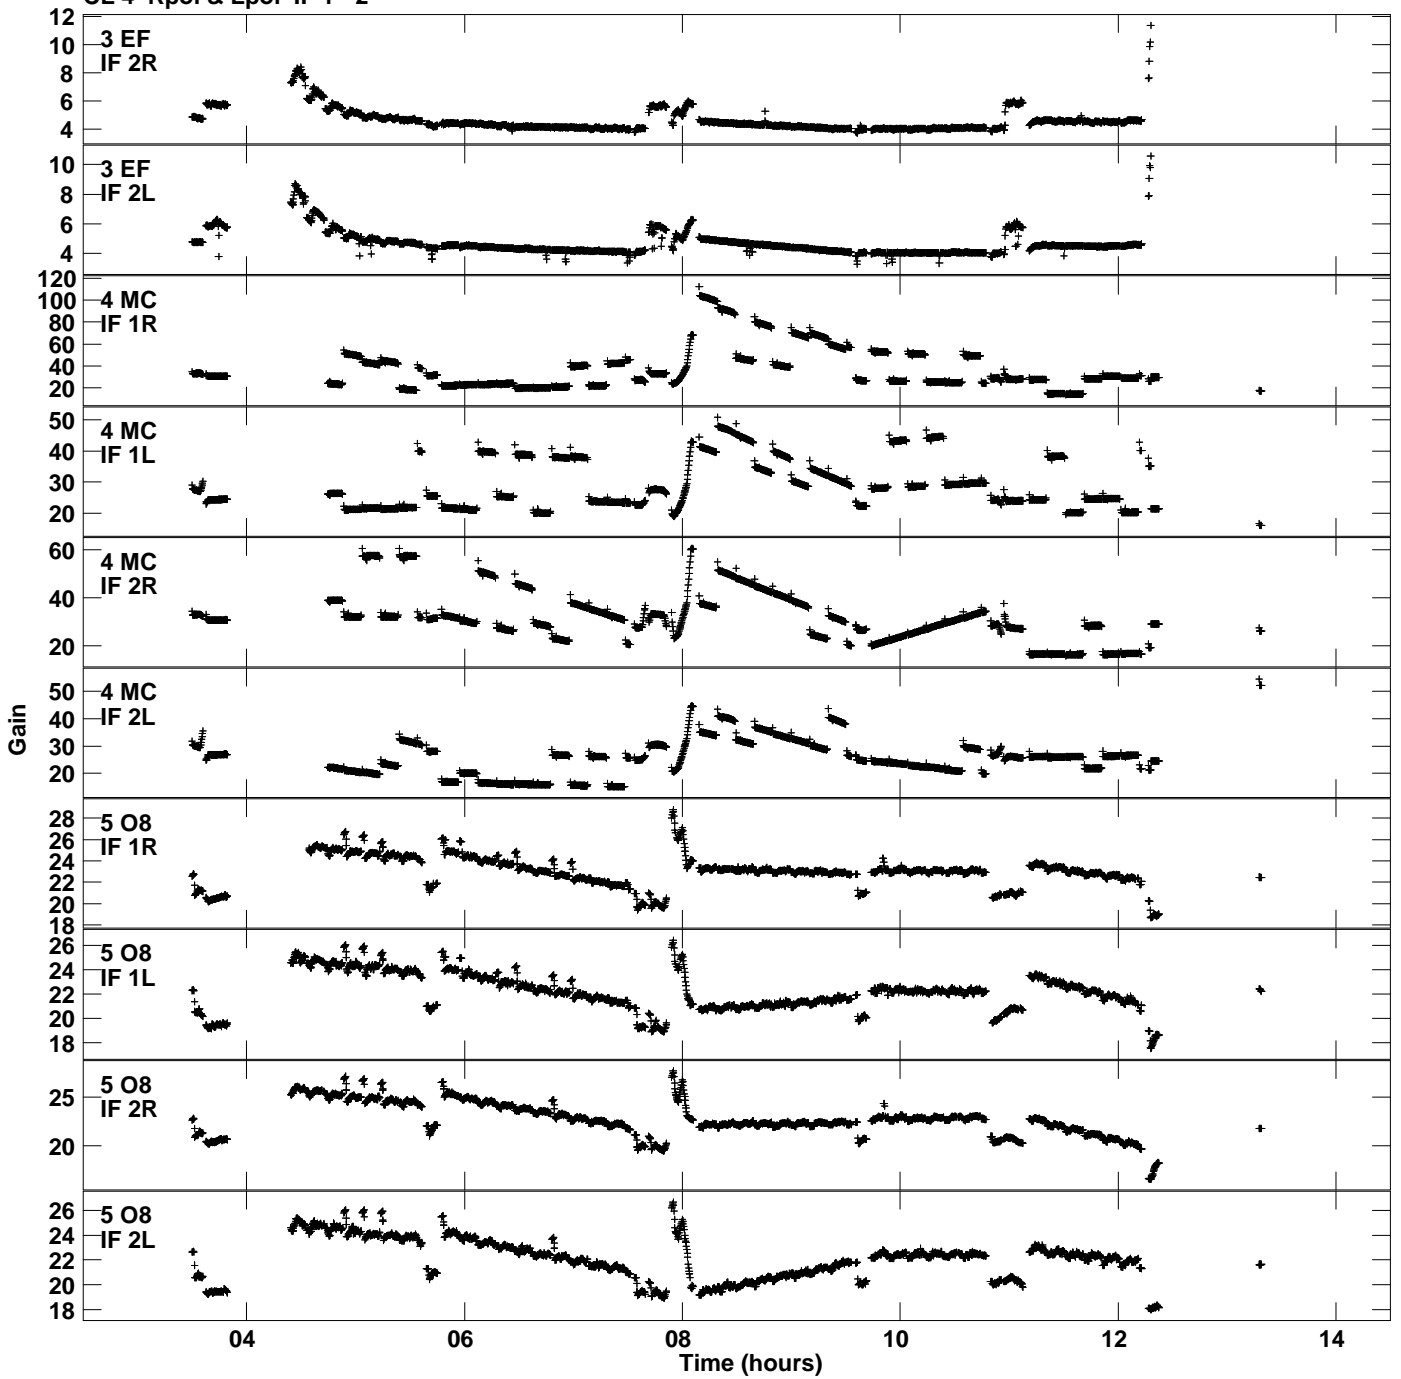

Plot file version 1 created 27-JAN-2018 02:07:05
Gain amp vs UTC time for RE005_2.TMP.1
CL 4 Rpol & Lpol IF 1 - 2

Plot file version 2 created 27-JAN-2018 02:07:05
Gain amp vs UTC time for RE005_2.TMP.1
CL 4 Rpol & Lpol IF 1 - 2

Plot file version 3 created 27-JAN-2018 02:07:05
Gain amp vs UTC time for RE005_2.TMP.1
CL 4 Rpol & Lpol IF 1 - 2

Plot file version 4 created 27-JAN-2018 02:07:05
Gain amp vs UTC time for RE005_2.TMP.1
CL 4 Rpol & Lpol IF 1 - 2

Plot file version 5 created 27-JAN-2018 02:07:05
Gain amp vs UTC time for RE005_2.TMP.1
CL 4 Rpol & Lpol IF 1 - 2