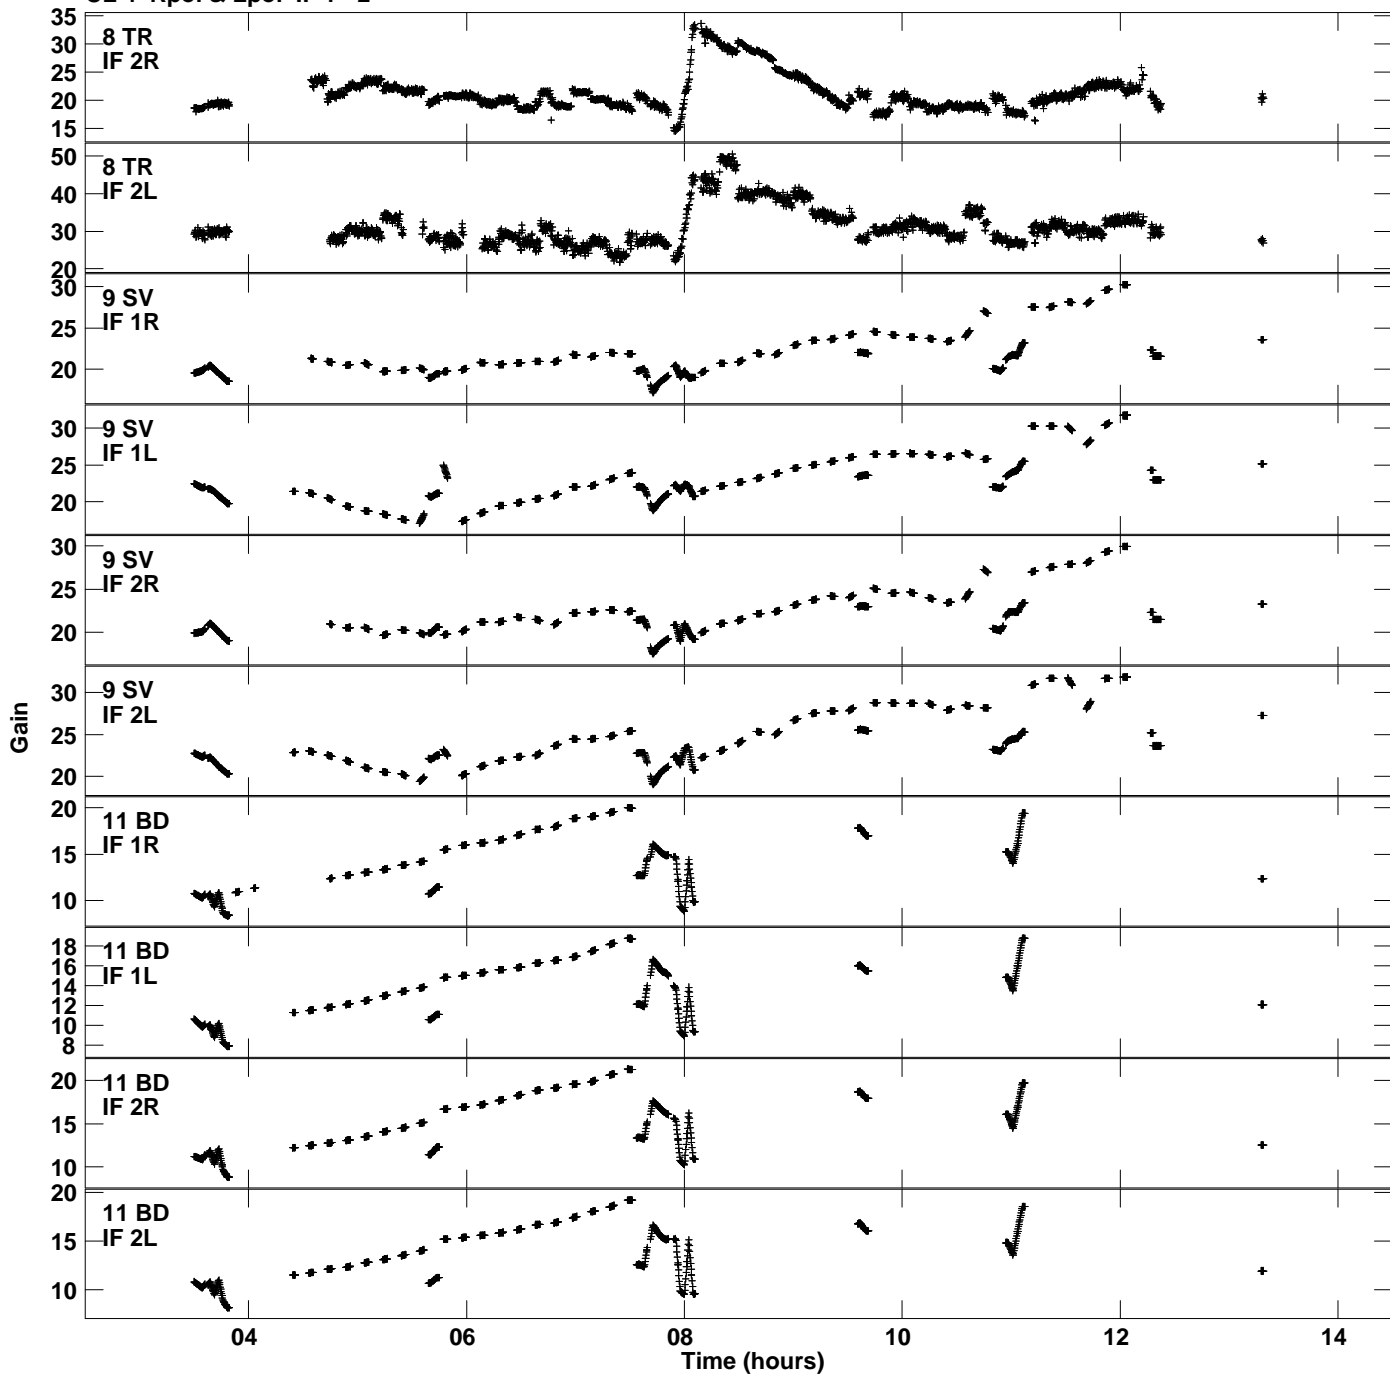

Plot file version 1 created 27-JAN-2018 02:07:05
Gain amp vs UTC time for RE005_2.TMP.1
CL 4 Rpol & Lpol IF 1 - 2

Plot file version 2 created 27-JAN-2018 02:07:05
Gain amp vs UTC time for RE005_2.TMP.1
CL 4 Rpol & Lpol IF 1 - 2

Plot file version 3 created 27-JAN-2018 02:07:05
Gain amp vs UTC time for RE005_2.TMP.1
CL 4 Rpol & Lpol IF 1 - 2

Plot file version 4 created 27-JAN-2018 02:07:05
Gain amp vs UTC time for RE005_2.TMP.1
CL 4 Rpol & Lpol IF 1 - 2

Plot file version 5 created 27-JAN-2018 02:07:05
Gain amp vs UTC time for RE005_2.TMP.1
CL 4 Rpol & Lpol IF 1 - 2