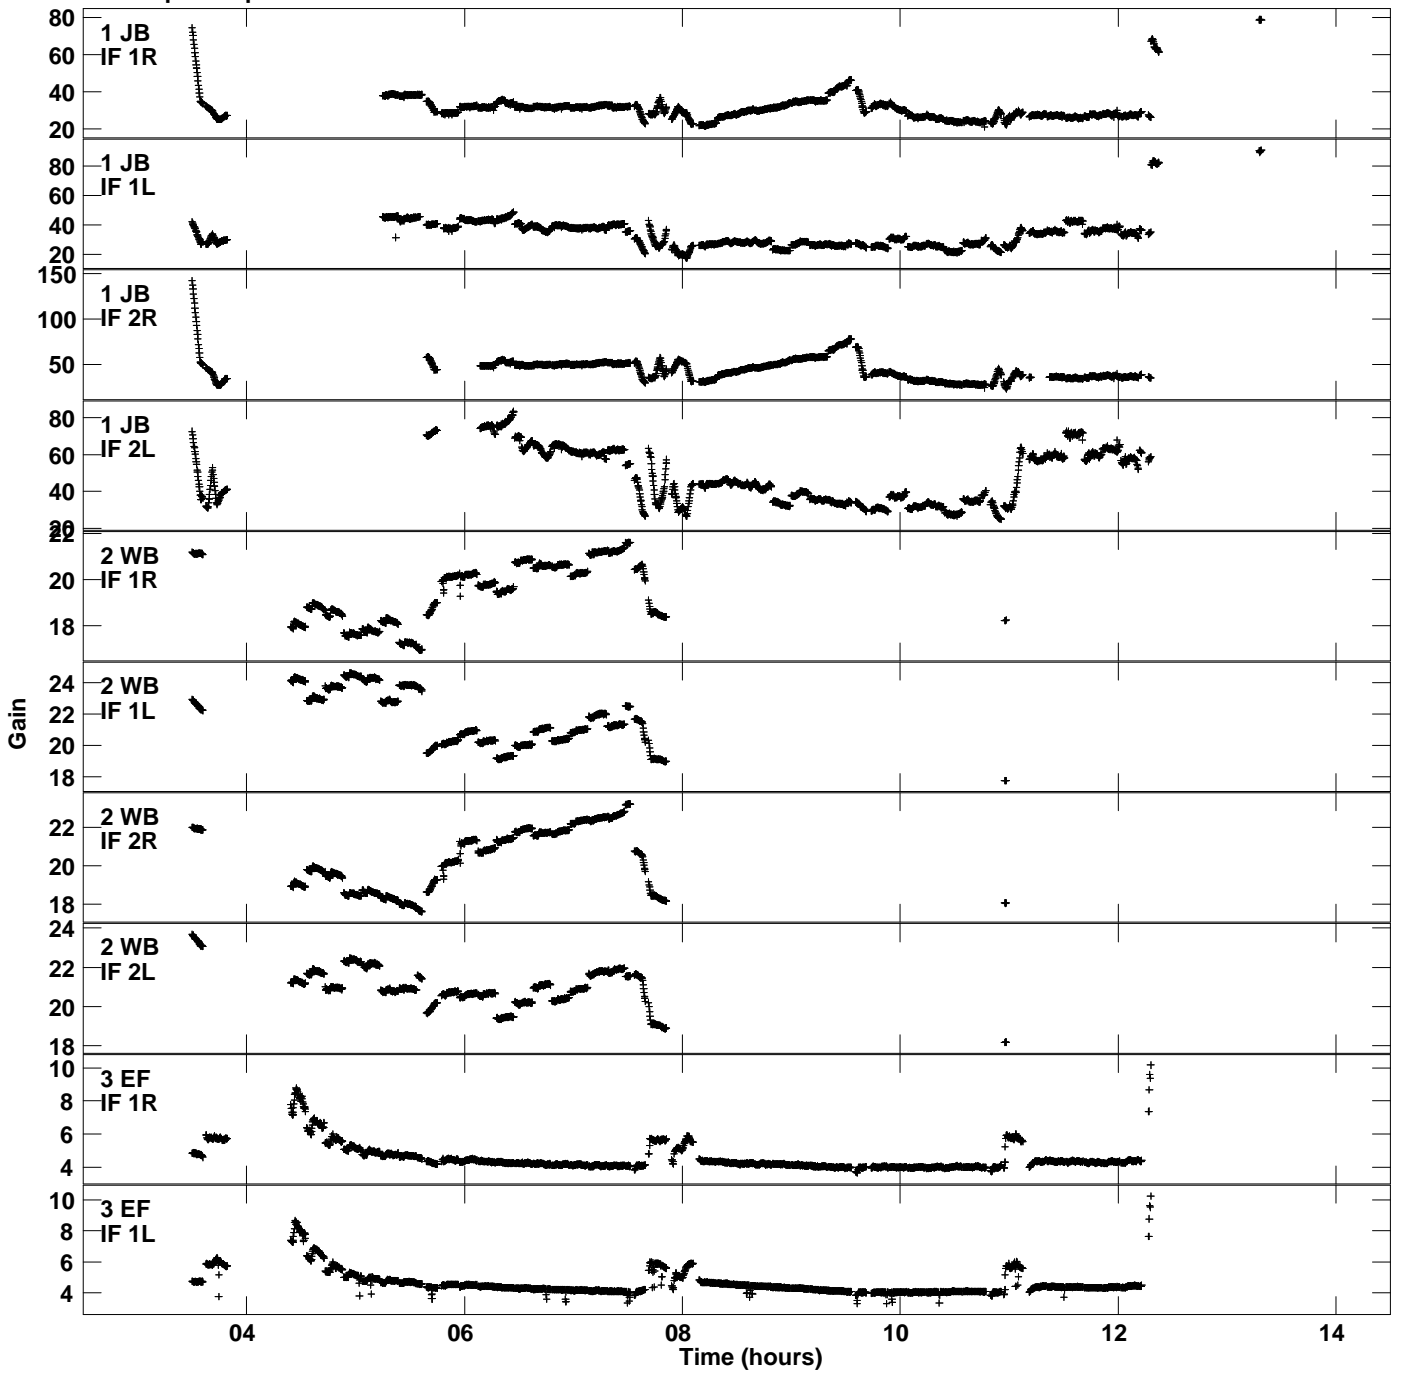

Plot file version 1 created 27-JAN-2018 02:07:05
Gain amp vs UTC time for RE005_2.TMP.1
CL 4 Rpol & Lpol IF 1 - 2

Plot file version 2 created 27-JAN-2018 02:07:05
Gain amp vs UTC time for RE005_2.TMP.1
CL 4 Rpol & Lpol IF 1 - 2

Plot file version 3 created 27-JAN-2018 02:07:05
Gain amp vs UTC time for RE005_2.TMP.1
CL 4 Rpol & Lpol IF 1 - 2

Plot file version 4 created 27-JAN-2018 02:07:05
Gain amp vs UTC time for RE005_2.TMP.1
CL 4 Rpol & Lpol IF 1 - 2

Plot file version 5 created 27-JAN-2018 02:07:05
Gain amp vs UTC time for RE005_2.TMP.1
CL 4 Rpol & Lpol IF 1 - 2