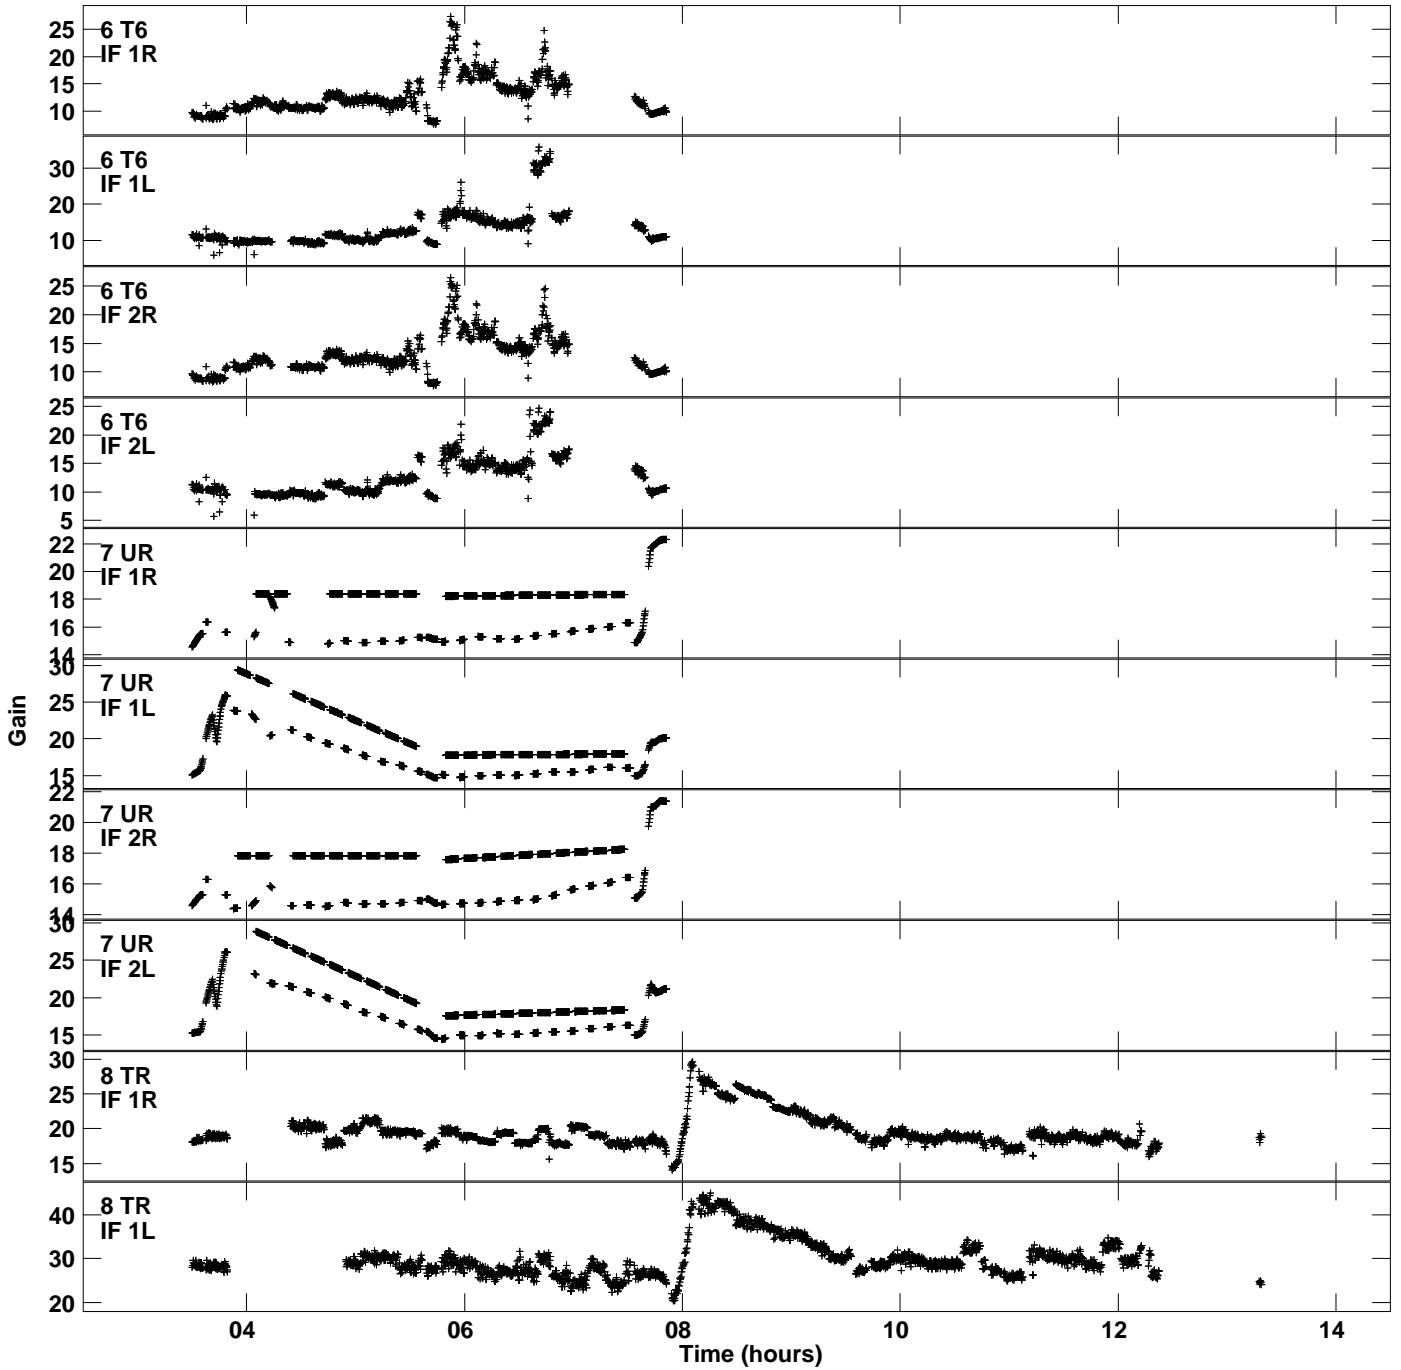

Plot file version 1 created 27-JAN-2018 02:07:05
Gain amp vs UTC time for RE005_2.TMP.1
CL 4 Rpol & Lpol IF 1 - 2

Plot file version 2 created 27-JAN-2018 02:07:05
Gain amp vs UTC time for RE005_2.TMP.1
CL 4 Rpol & Lpol IF 1 - 2

Plot file version 3 created 27-JAN-2018 02:07:05
Gain amp vs UTC time for RE005_2.TMP.1
CL 4 Rpol & Lpol IF 1 - 2

Plot file version 4 created 27-JAN-2018 02:07:05
Gain amp vs UTC time for RE005_2.TMP.1
CL 4 Rpol & Lpol IF 1 - 2

Plot file version 5 created 27-JAN-2018 02:07:05
Gain amp vs UTC time for RE005_2.TMP.1
CL 4 Rpol & Lpol IF 1 - 2