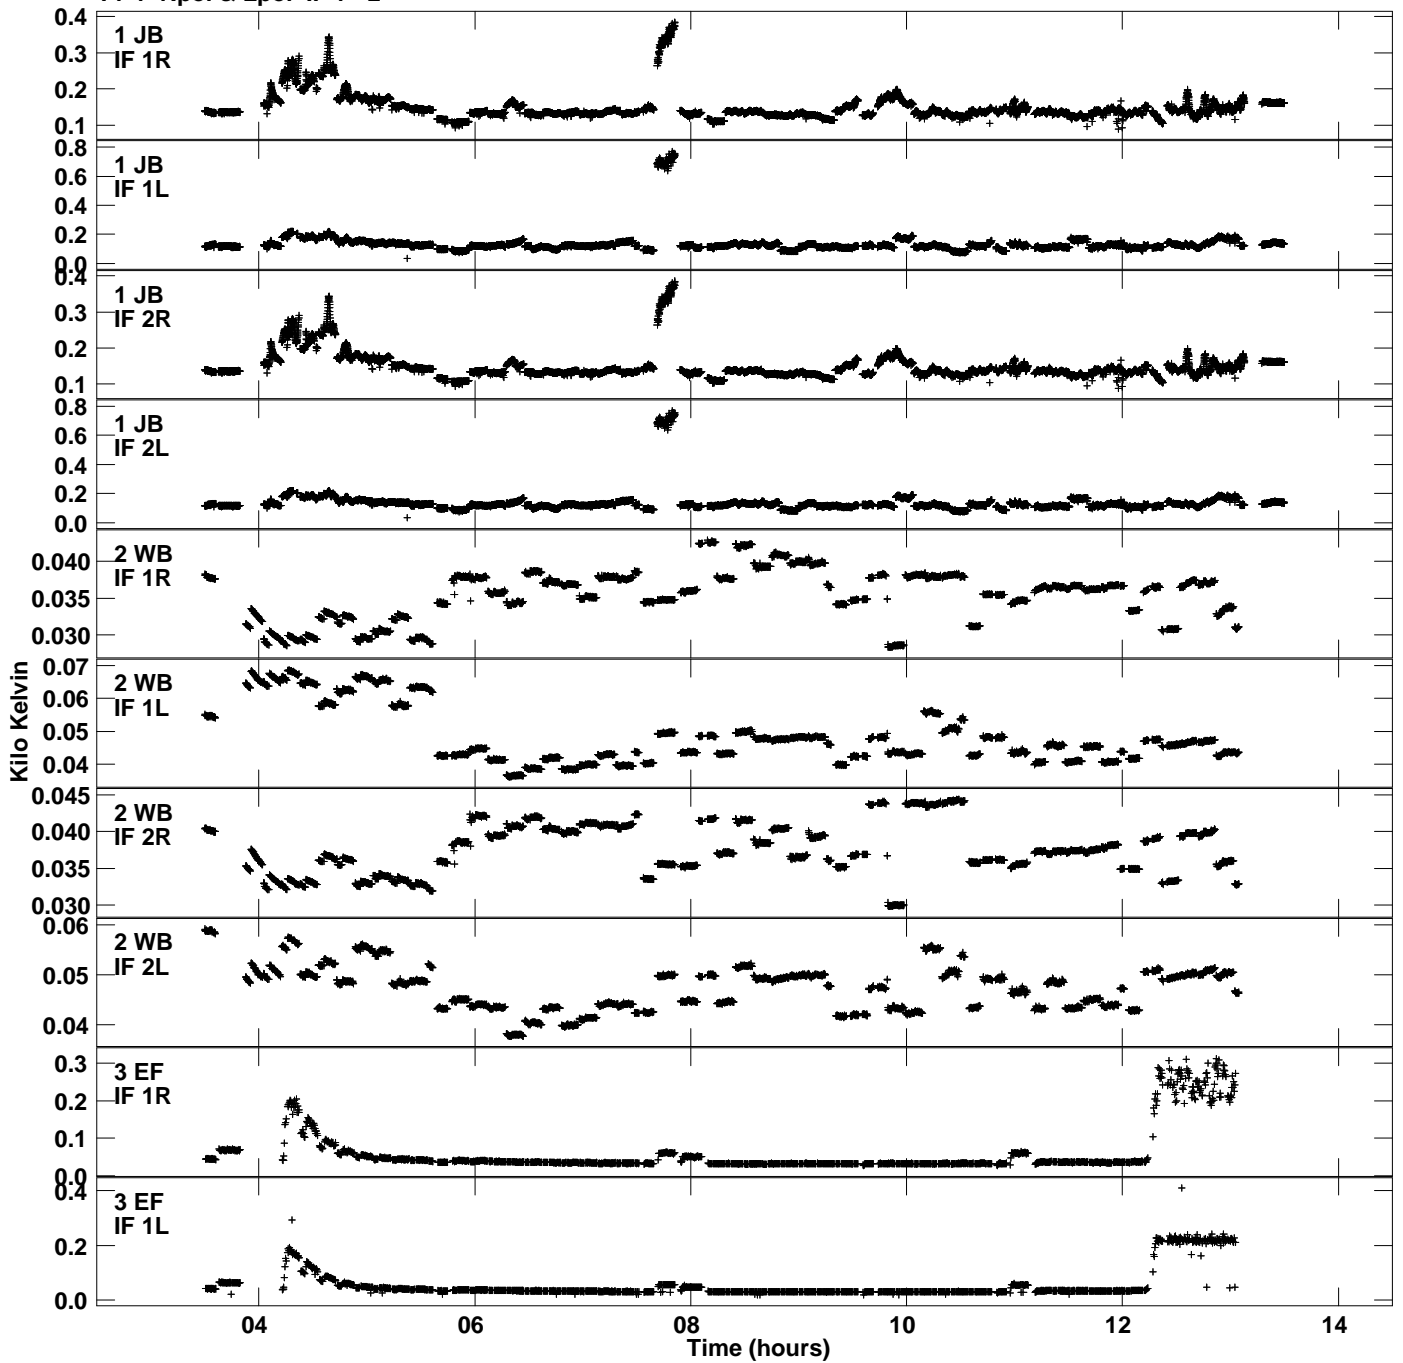

Plot file version 1 created 26-JAN-2018 22:30:45
Tsyst vs UTC time for RE005_2.UVDATA.1
TY 1 Rpol & Lpol IF 1 - 2

Plot file version 2 created 26-JAN-2018 22:30:46
Tsyst vs UTC time for RE005_2.UVDATA.1
TY 1 Rpol & Lpol IF 1 - 2

Plot file version 3 created 26-JAN-2018 22:30:46
Tsyst vs UTC time for RE005_2.UVDATA.1
TY 1 Rpol & Lpol IF 1 - 2

Plot file version 4 created 26-JAN-2018 22:30:46
Tsyst vs UTC time for RE005_2.UVDATA.1
TY 1 Rpol & Lpol IF 1 - 2

Plot file version 5 created 26-JAN-2018 22:30:46
Tsyst vs UTC time for RE005_2.UVDATA.1
TY 1 Rpol & Lpol IF 1 - 2