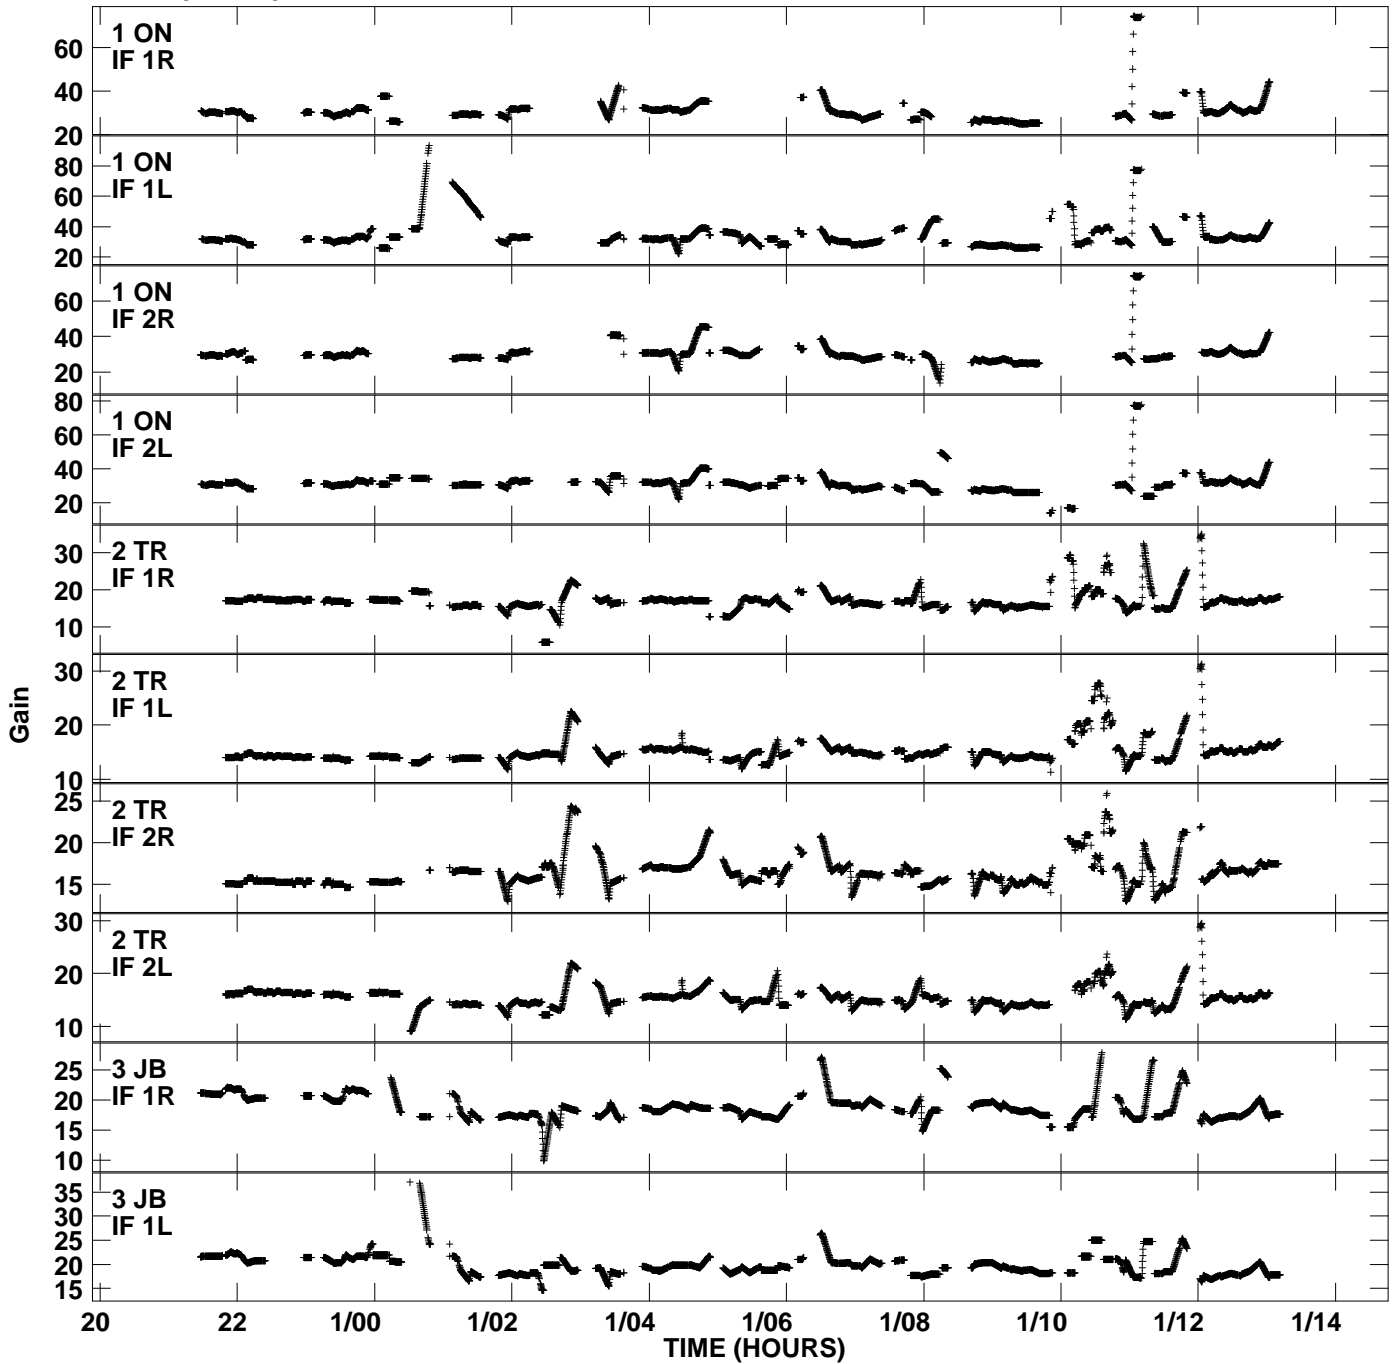

Plot file version 1 created 27-APR-2006 18:57:44
Gain amp vs UTC time for RF003.TMP.1
CL 4 Rpol & Lpol IF 1 - 2

Plot file version 2 created 27-APR-2006 18:57:44
Gain amp vs UTC time for RF003.TMP.1
CL 4 Rpol & Lpol IF 1 - 2

Plot file version 3 created 27-APR-2006 18:57:44
Gain amp vs UTC time for RF003.TMP.1
CL 4 Rpol & Lpol IF 1 - 2