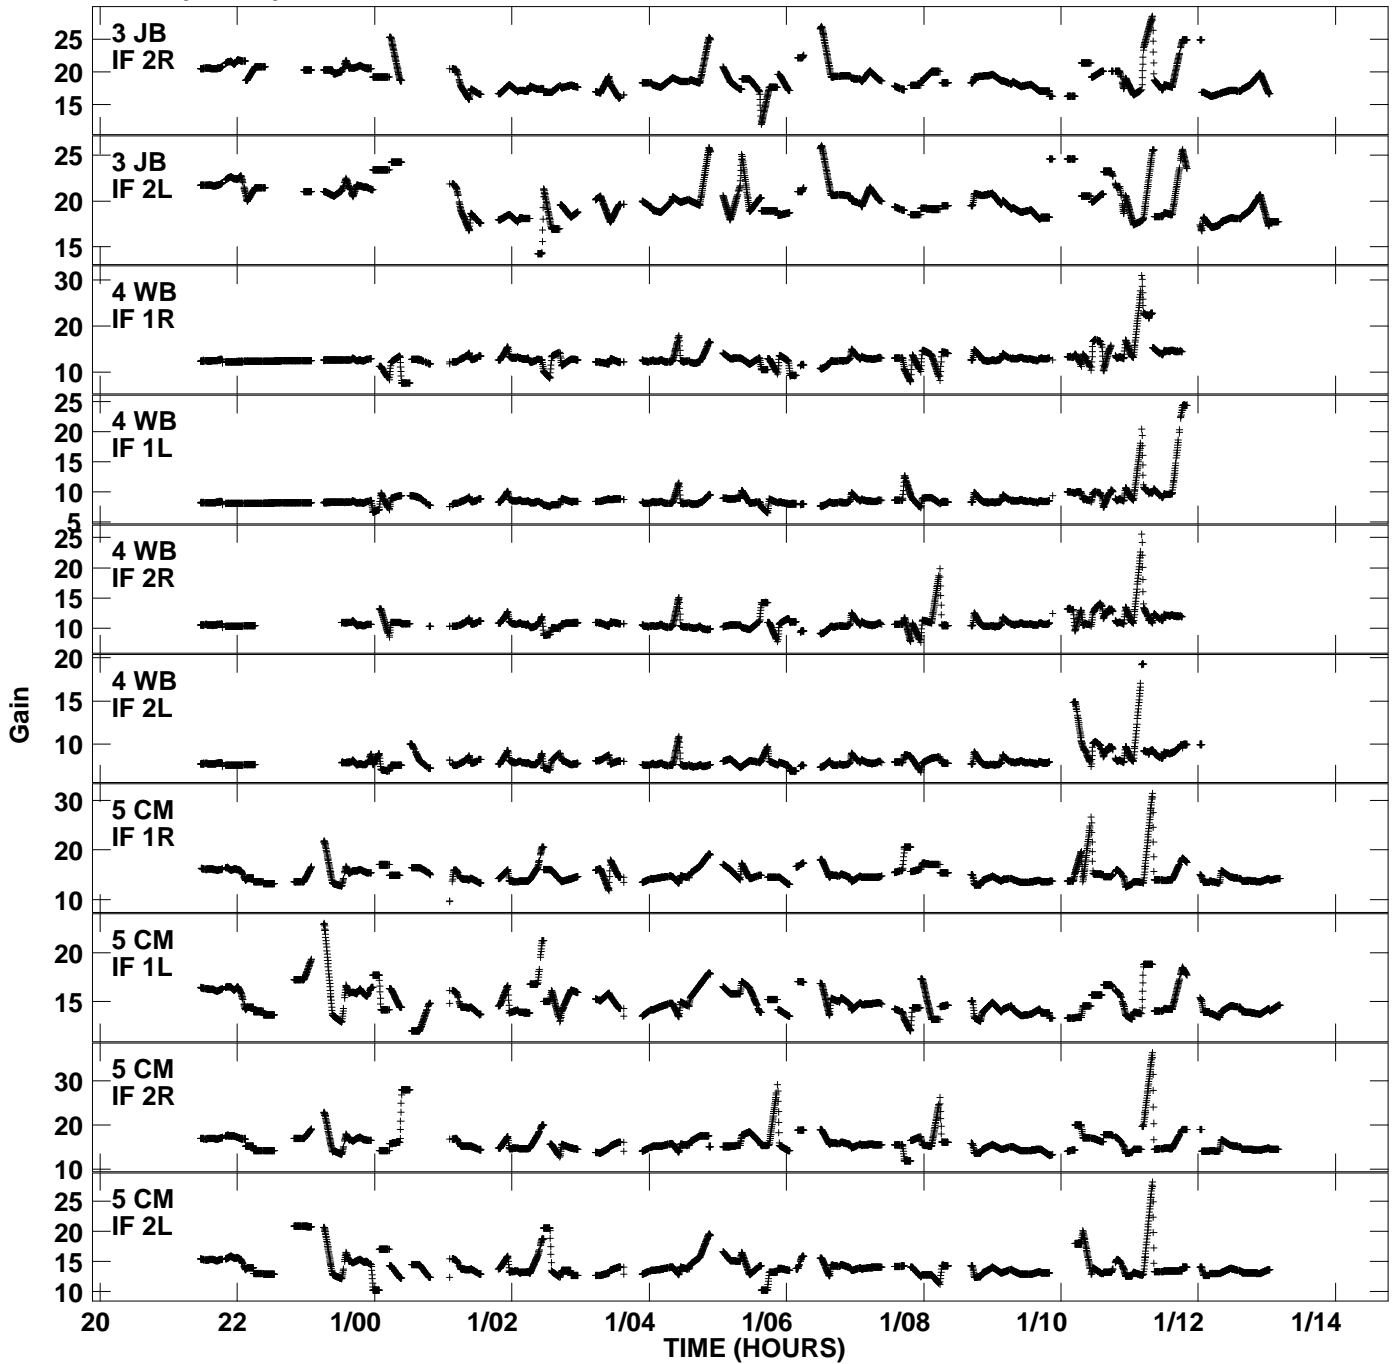

Plot file version 1 created 27-APR-2006 18:57:44
Gain amp vs UTC time for RF003.TMP.1
CL 4 Rpol & Lpol IF 1 - 2

Plot file version 2 created 27-APR-2006 18:57:44
Gain amp vs UTC time for RF003.TMP.1
CL 4 Rpol & Lpol IF 1 - 2

Plot file version 3 created 27-APR-2006 18:57:44
Gain amp vs UTC time for RF003.TMP.1
CL 4 Rpol & Lpol IF 1 - 2