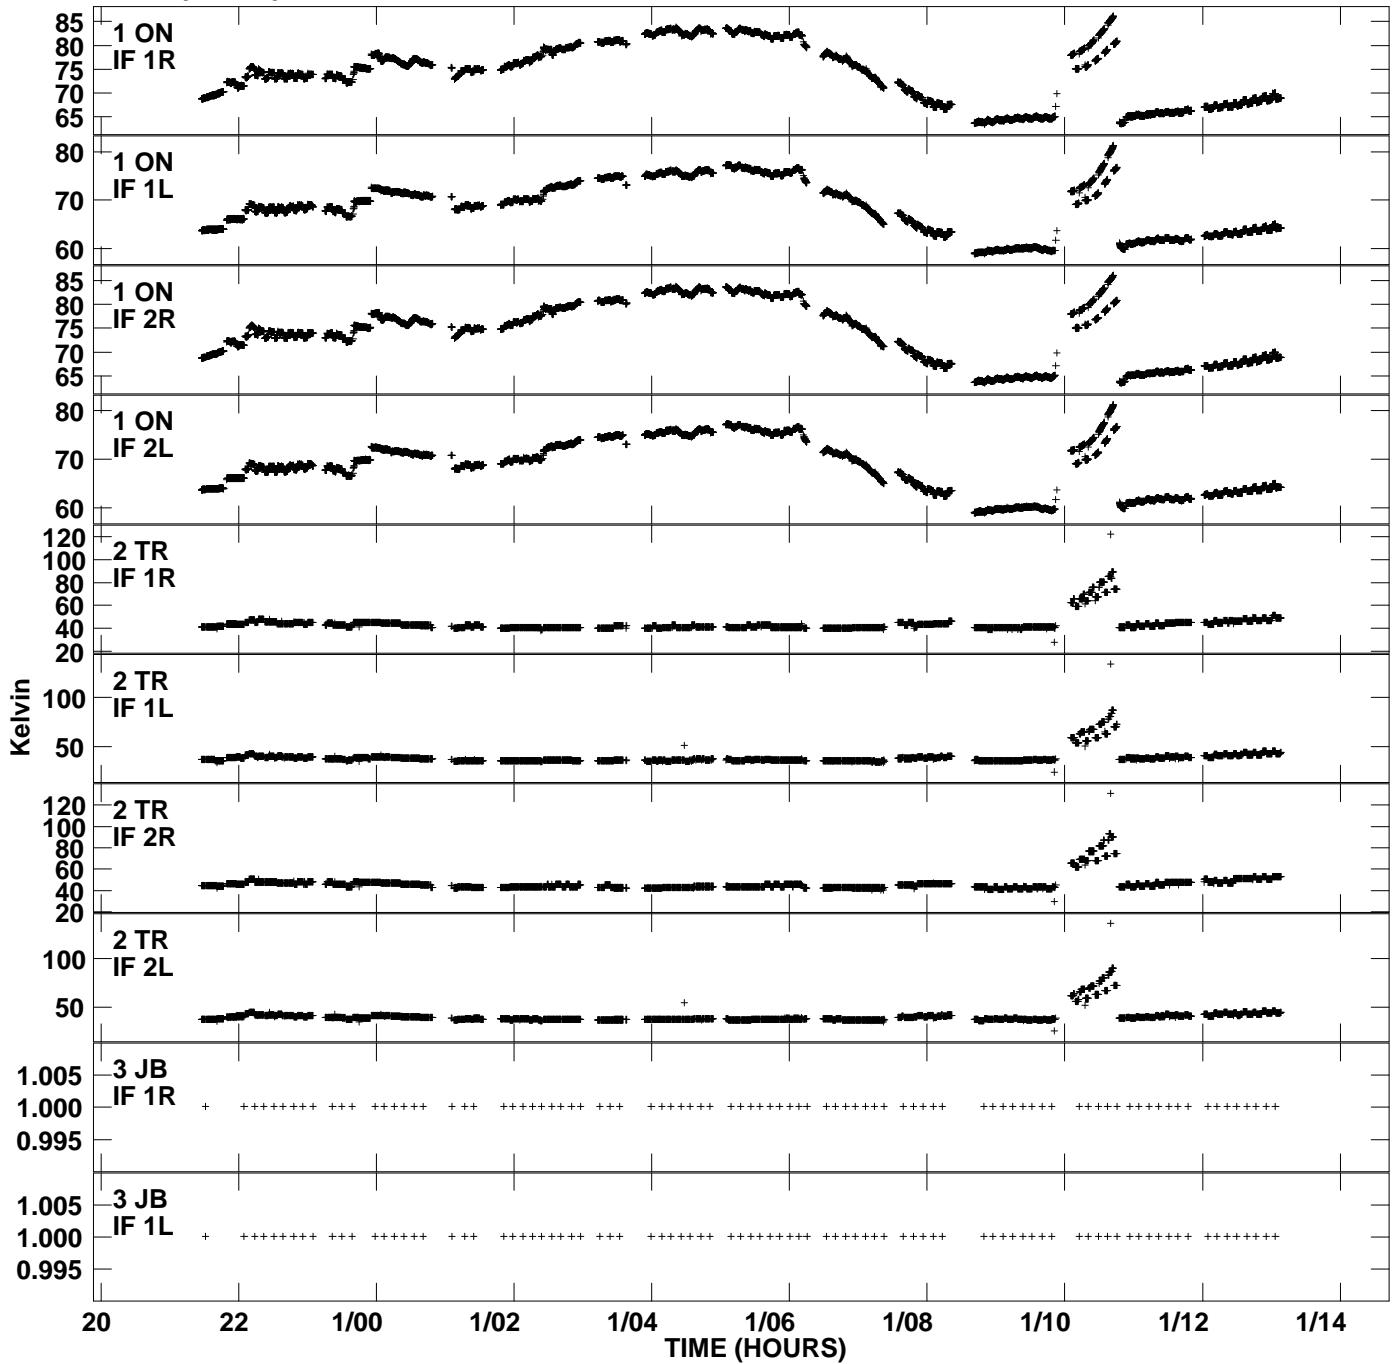

Plot file version 1 created 27-APR-2006 18:22:59
 Tsys vs UTC time for RF003.UVDATA.1
 TY 1 Rpol & Lpol IF 1 - 2

Plot file version 2 created 27-APR-2006 18:22:59
Tsys vs UTC time for RF003.UVDATA.1
TY 1 Rpol & Lpol IF 1 - 2

Plot file version 3 created 27-APR-2006 18:22:59
Tsys vs UTC time for RF003.UVDATA.1
TY 1 Rpol & Lpol IF 1 - 2