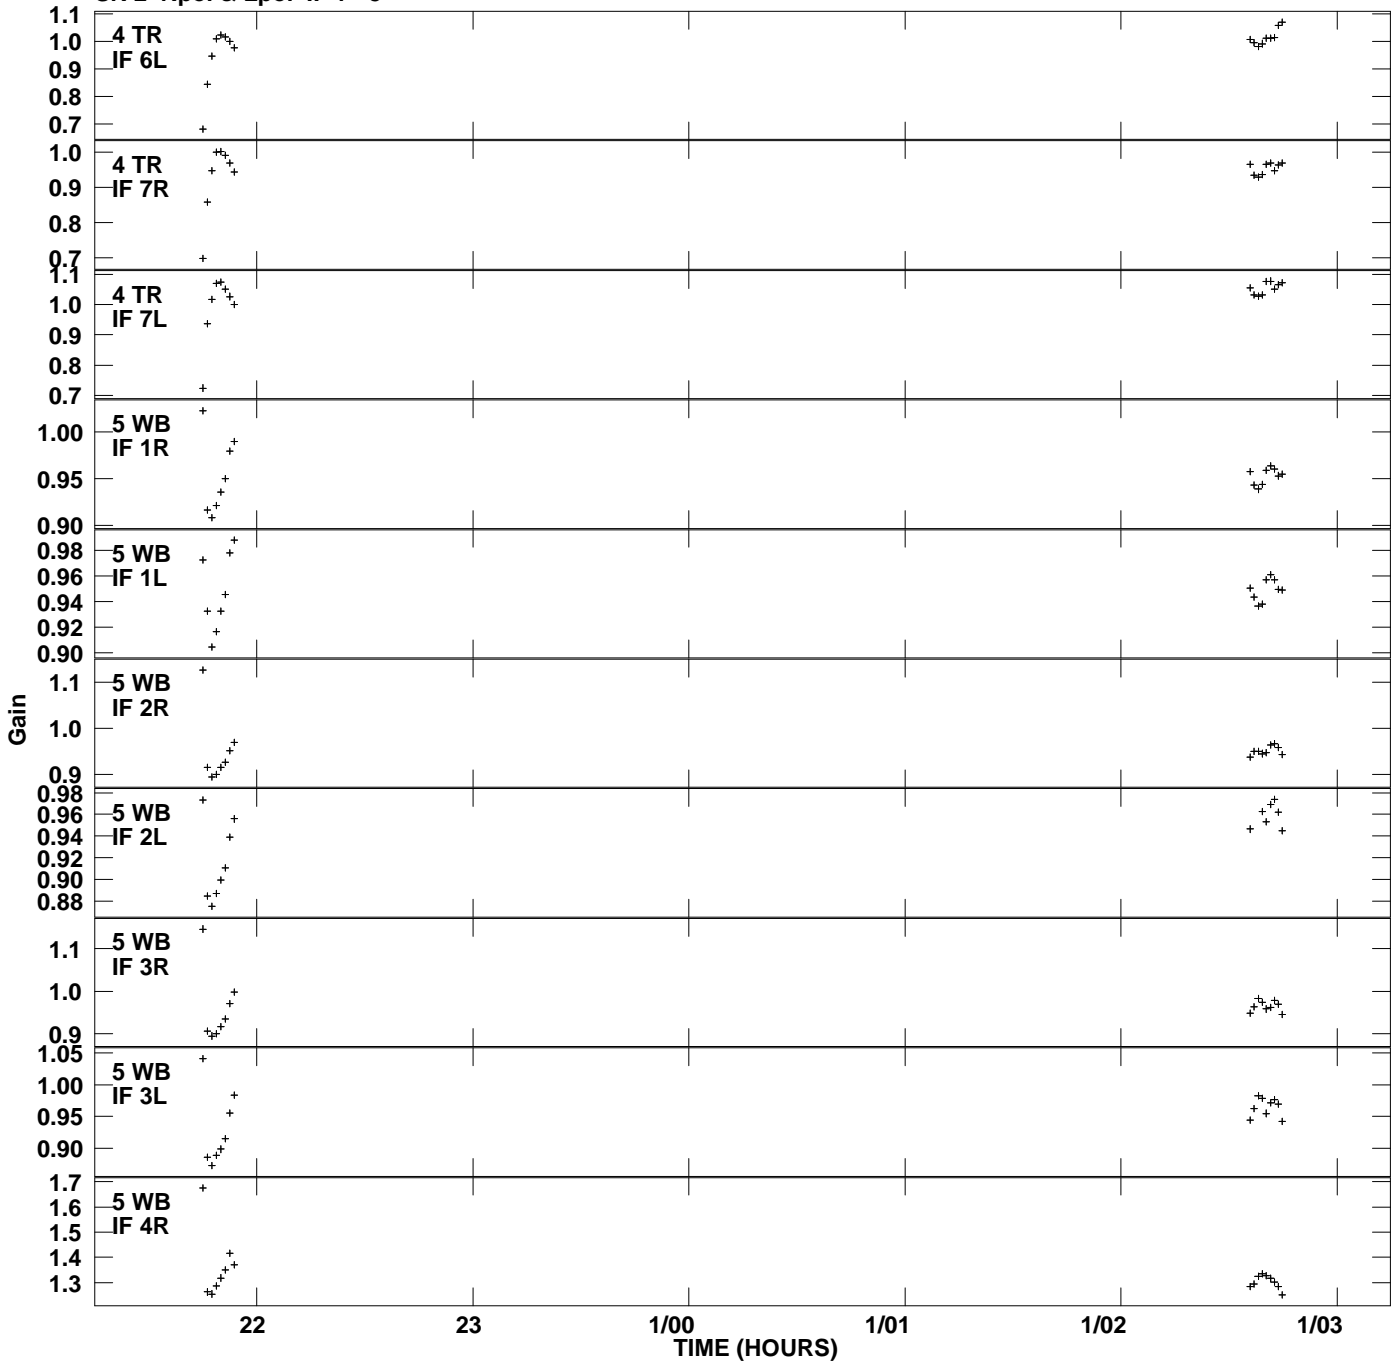

Plot file version 1 created 26-MAR-2009 12:39:50  
Gain amp vs UTC time for 3C286.MULTI.1  
SN 2 Rpol & Lpol IF 1 - 8

Plot file version 2 created 26-MAR-2009 12:39:50  
 Gain amp vs UTC time for 3C286.MULTI.1  
 SN 2 Rpol & Lpol IF 1 - 8

Plot file version 3 created 26-MAR-2009 12:39:50  
 Gain amp vs UTC time for 3C286.MULTI.1  
 SN 2 Rpol & Lpol IF 1 - 8

Plot file version 4 created 26-MAR-2009 12:39:50  
Gain amp vs UTC time for 3C286.MULTI.1  
SN 2 Rpol & Lpol IF 1 - 8

Plot file version 5 created 26-MAR-2009 12:39:50  
Gain amp vs UTC time for 3C286.MULTI.1  
SN 2 Rpol & Lpol IF 1 - 8

Plot file version 6 created 26-MAR-2009 12:39:50  
Gain amp vs UTC time for 3C286.MULTI.1  
SN 2 Rpol & Lpol IF 1 - 8

Plot file version 7 created 26-MAR-2009 12:39:50  
Gain amp vs UTC time for 3C286.MULTI.1  
SN 2 Rpol & Lpol IF 1 - 8