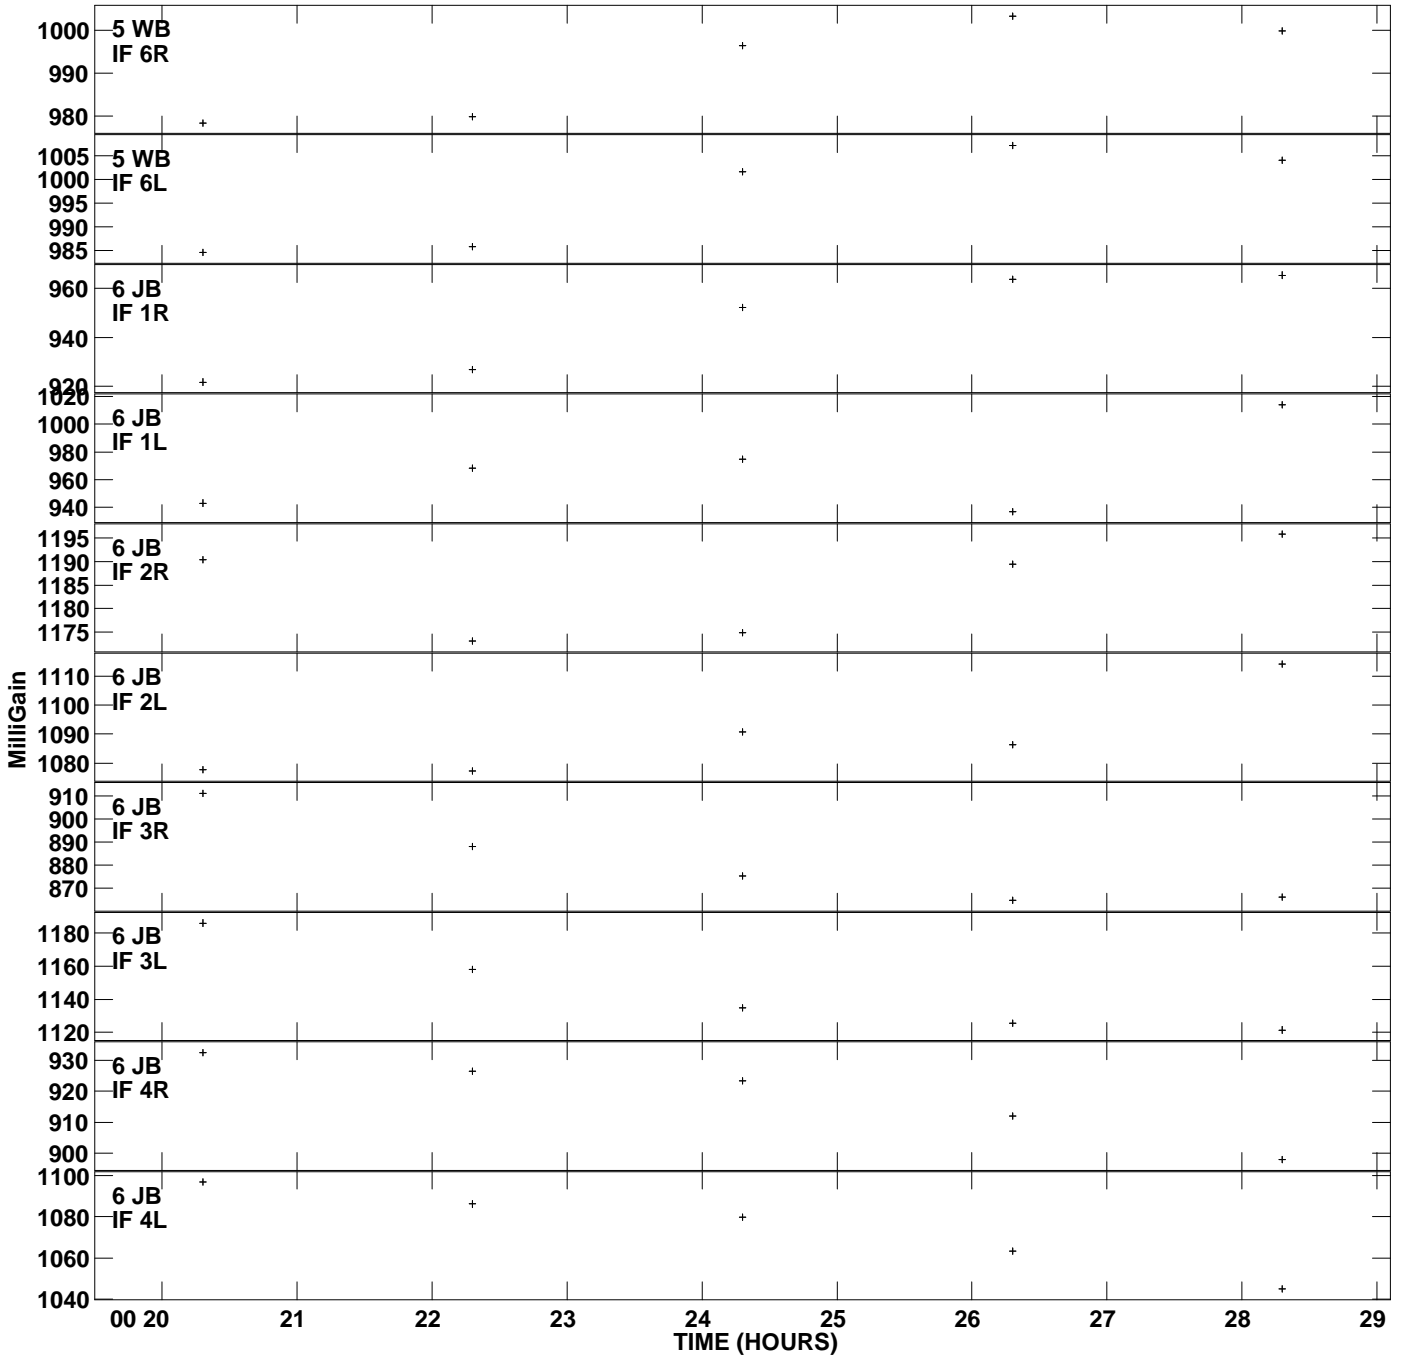

Plot file version 1 created 26-APR-2010 19:40:24
 Gain amp vs UTC time for OQ208.MULTI.1
 SN 2 Rpol & Lpol IF 1 - 8

Plot file version 2 created 26-APR-2010 19:40:24
 Gain amp vs UTC time for OQ208.MULTI.1
 SN 2 Rpol & Lpol IF 1 - 8

Plot file version 3 created 26-APR-2010 19:40:24
 Gain amp vs UTC time for OQ208.MULTI.1
 SN 2 Rpol & Lpol IF 1 - 8

Plot file version 4 created 26-APR-2010 19:40:24
 Gain amp vs UTC time for OQ208.MULTI.1
 SN 2 Rpol & Lpol IF 1 - 8

Plot file version 5 created 26-APR-2010 19:40:24
 Gain amp vs UTC time for OQ208.MULTI.1
 SN 2 Rpol & Lpol IF 1 - 8

Plot file version 6 created 26-APR-2010 19:40:24
 Gain amp vs UTC time for OQ208.MULTI.1
 SN 2 Rpol & Lpol IF 1 - 8