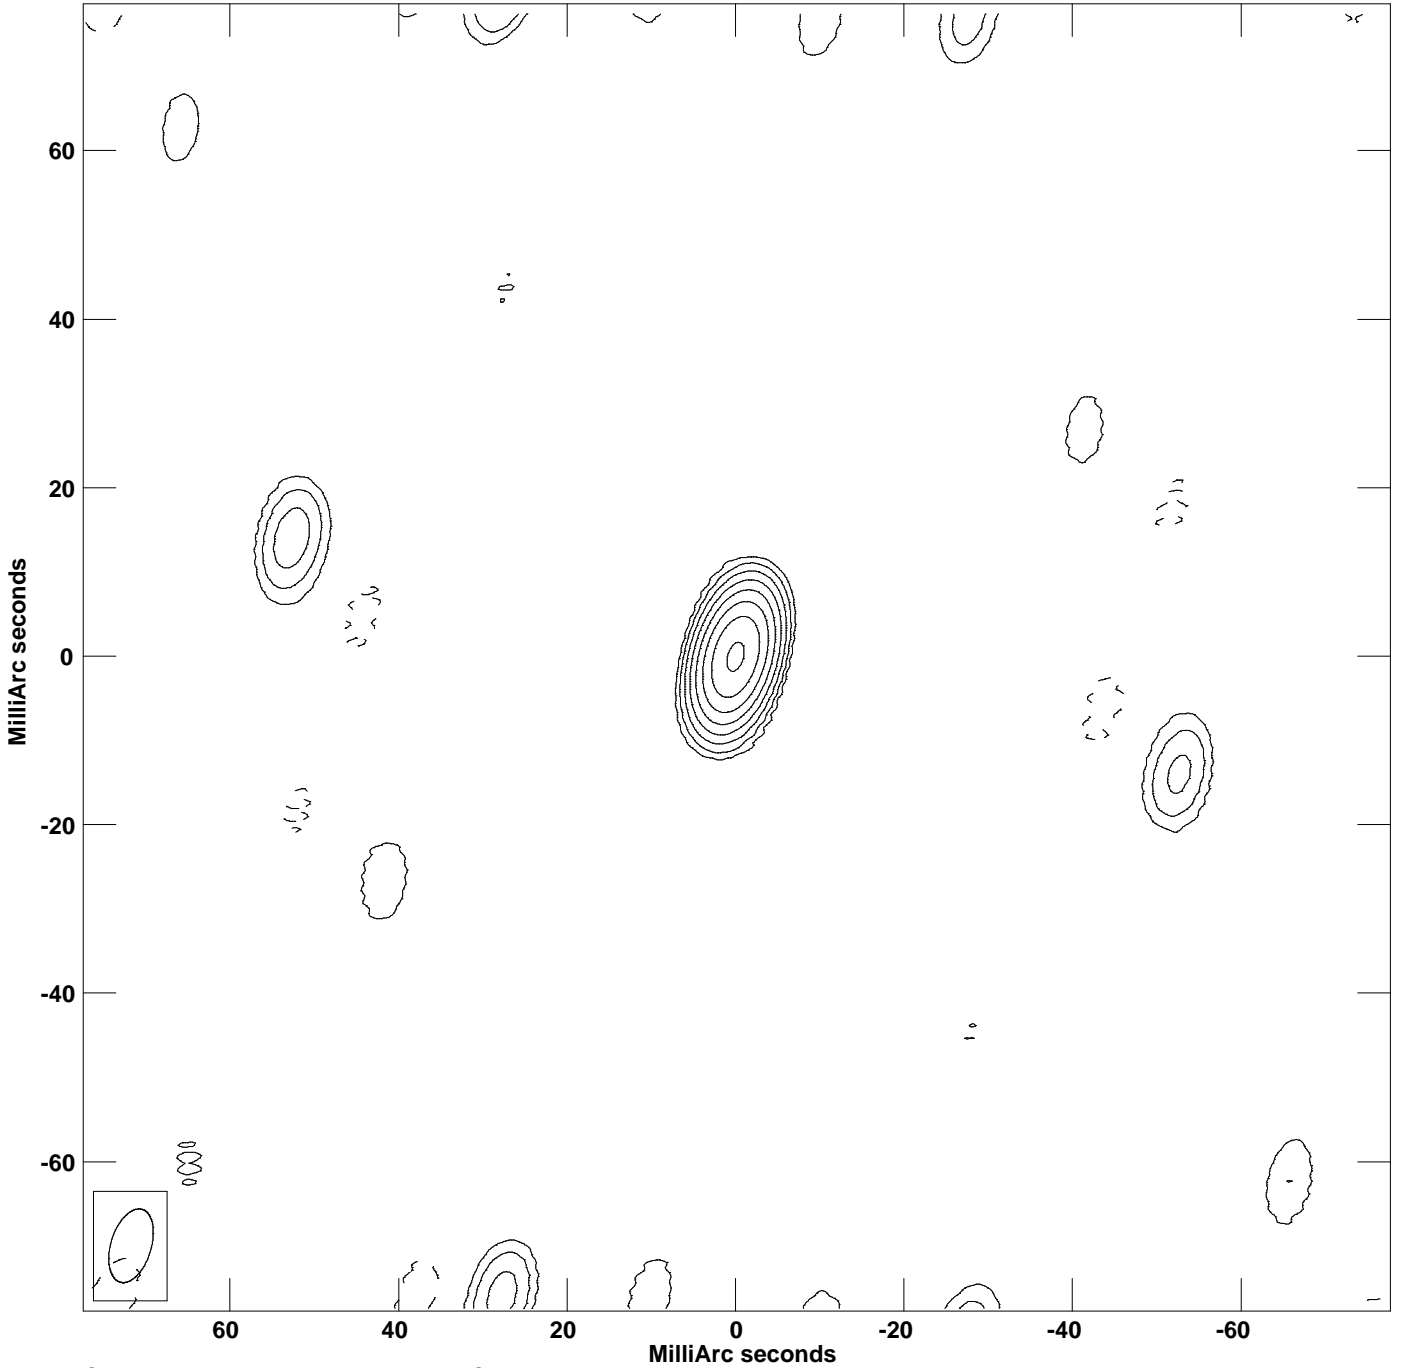

PLot file version 1 created 10-SEP-2021 10:49:00  
CONT: 1749+096 IPOL 4935.579 MHz 1749+096.ICL001.3

Center at RA 17 51 32.8185736 DEC 09 39 00.728412  
Cont peak brightness = 1.3984E+00 JY/BEAM  
Levs = 1.398E-02 \* (-0.703, 0.703, 1.407, 2.814, 5.627, 11.25, 22.51,  
45.02, 90.03)