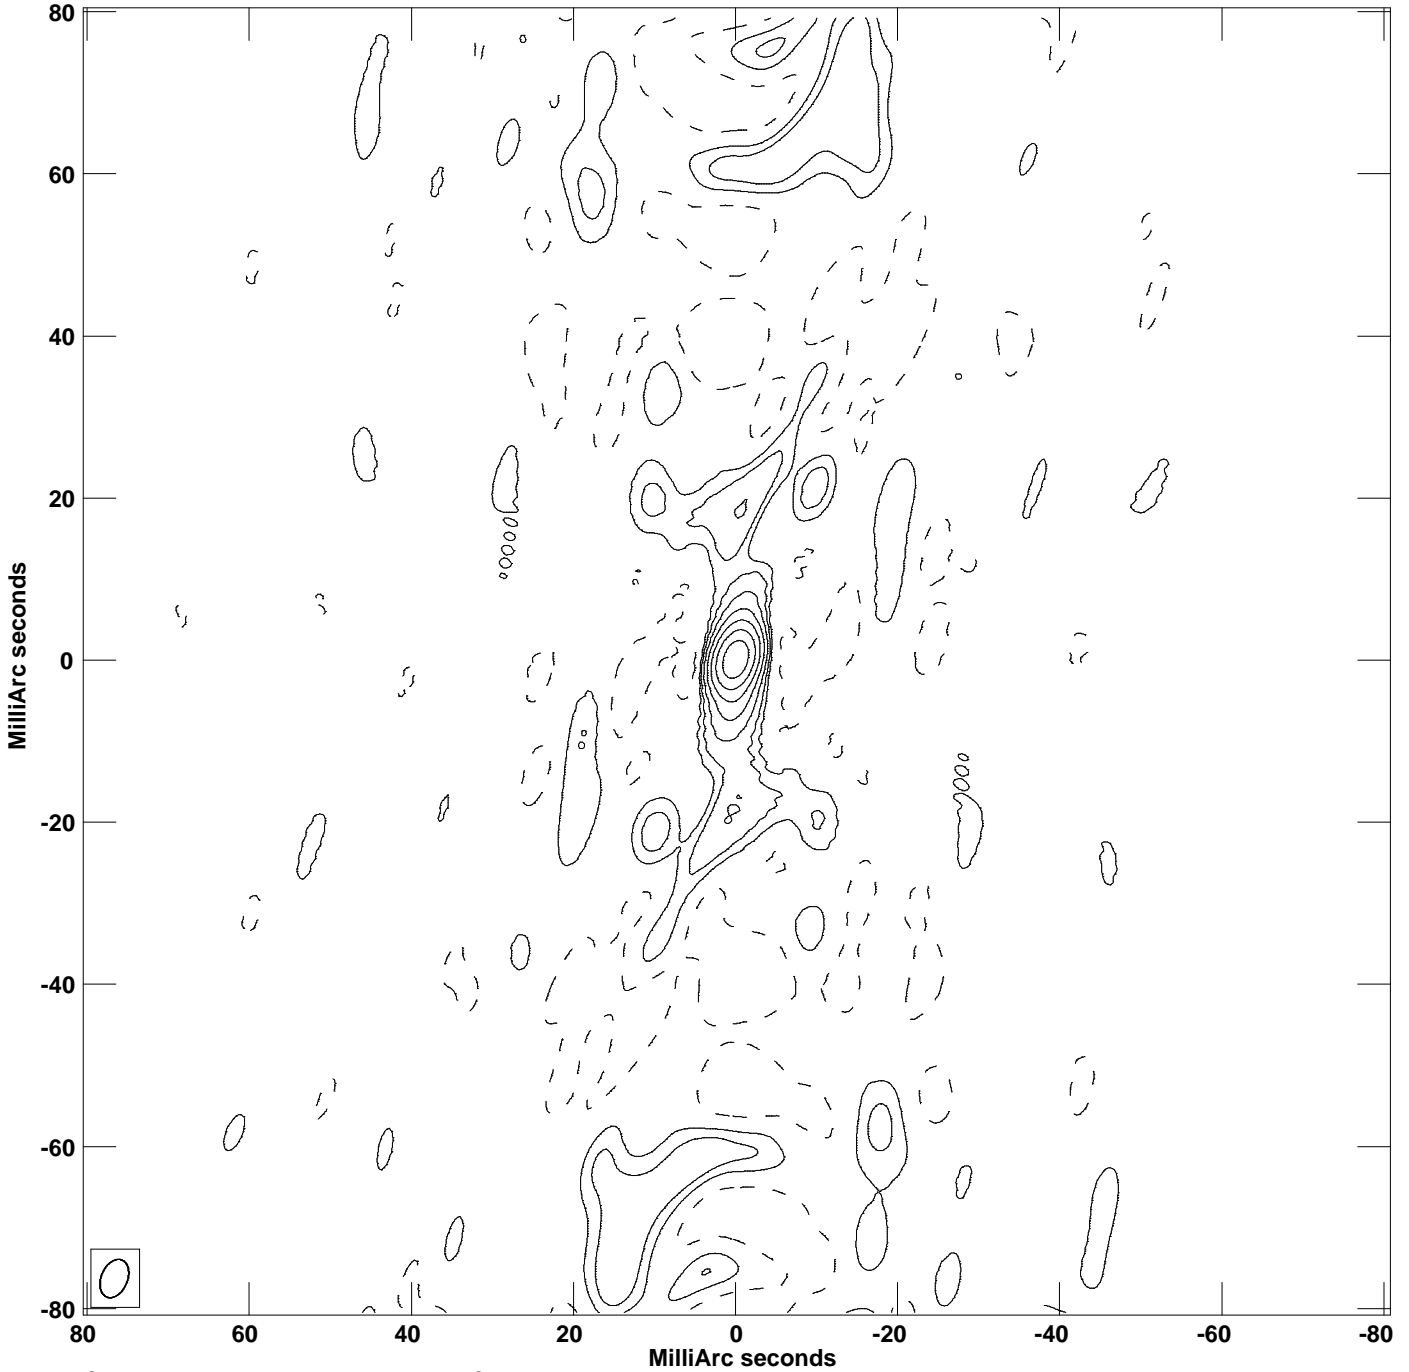

PLot file version 1 created 10-SEP-2021 10:48:42  
CONT: J1745-07 IPOL 4936.799 MHz J1745-0753.ICL001.1

Center at RA 17 45 27.1049471 DEC -07 53 03.947821  
Cont peak brightness = 7.4161E-01 JY/BEAM  
Levs = 7.416E-03 \* (-0.909, 0.909, 1.818, 3.635, 7.271, 14.54, 29.08,  
58.17)