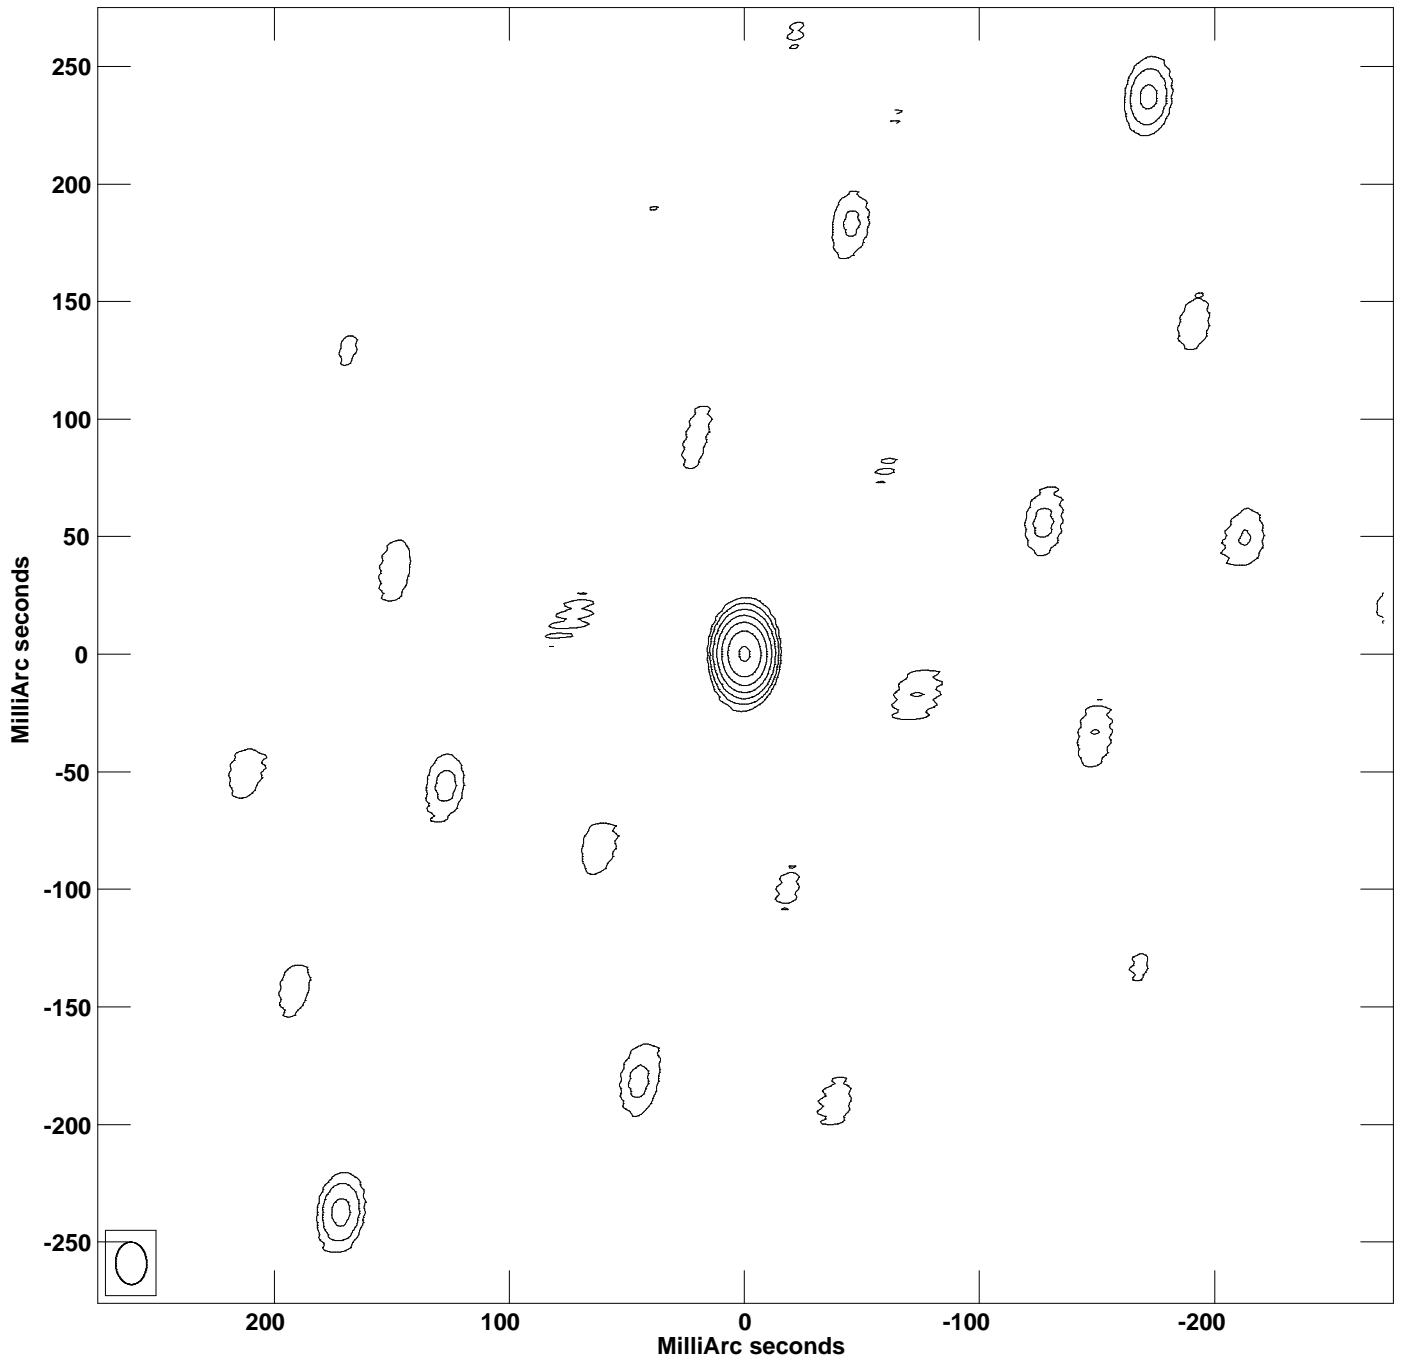

PLot file version 1 created 10-SEP-2021 11:24:03
CONT: 1749+096 IPOL 1658.490 MHz 1749+096.ICL001.3

Center at RA 17 51 32.8185736 DEC 09 39 00.728412
Cont peak brightness = 4.3477E-01 JY/BEAM
Levs = 4.348E-03 * (-1.43, 1.435, 2.870, 5.739, 11.48, 22.96, 45.91, 91.83)