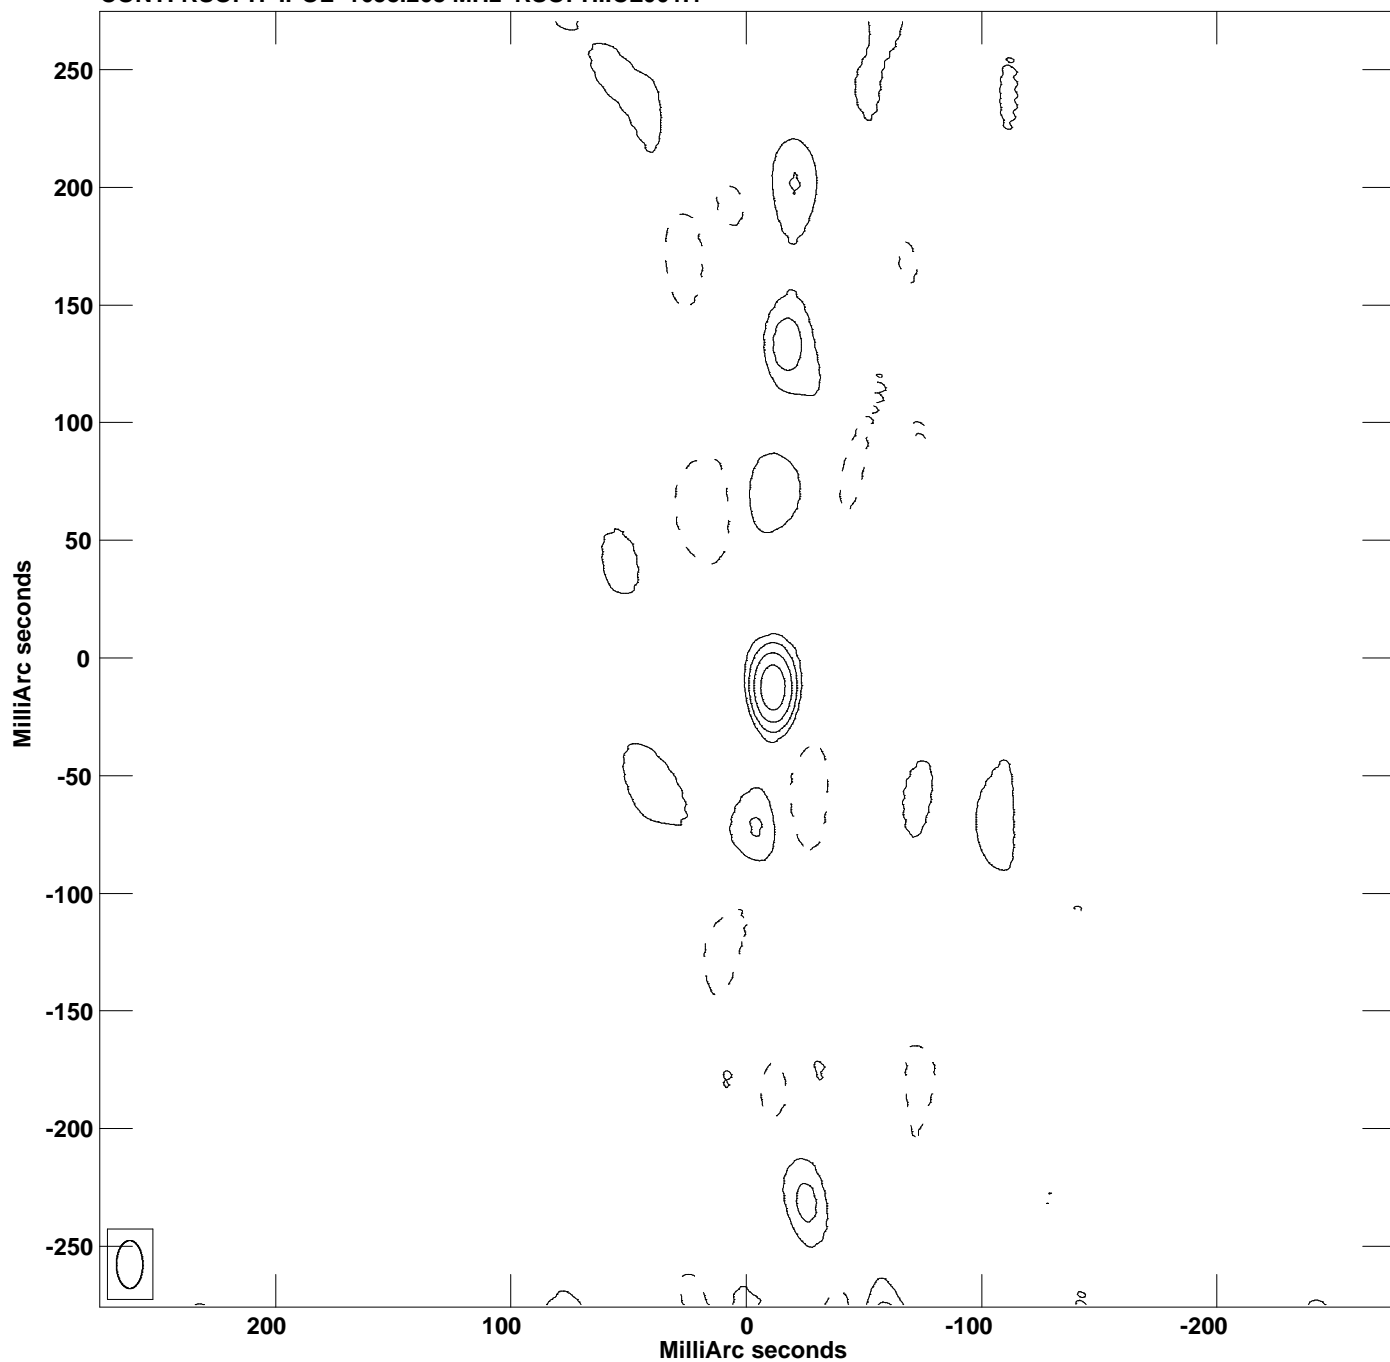

PLot file version 1 created 10-SEP-2021 11:23:47
CONT: RSOPH IPOL 1658.268 MHz RSOPH.ICL001.1

Center at RA 17 50 13.1610100 DEC -06 42 28.607750
Cont peak brightness = 1.6037E-02 JY/BKAM
Levs = 1.604E-04 * (-7.44, 7.437, 14.87, 29.75, 59.49)