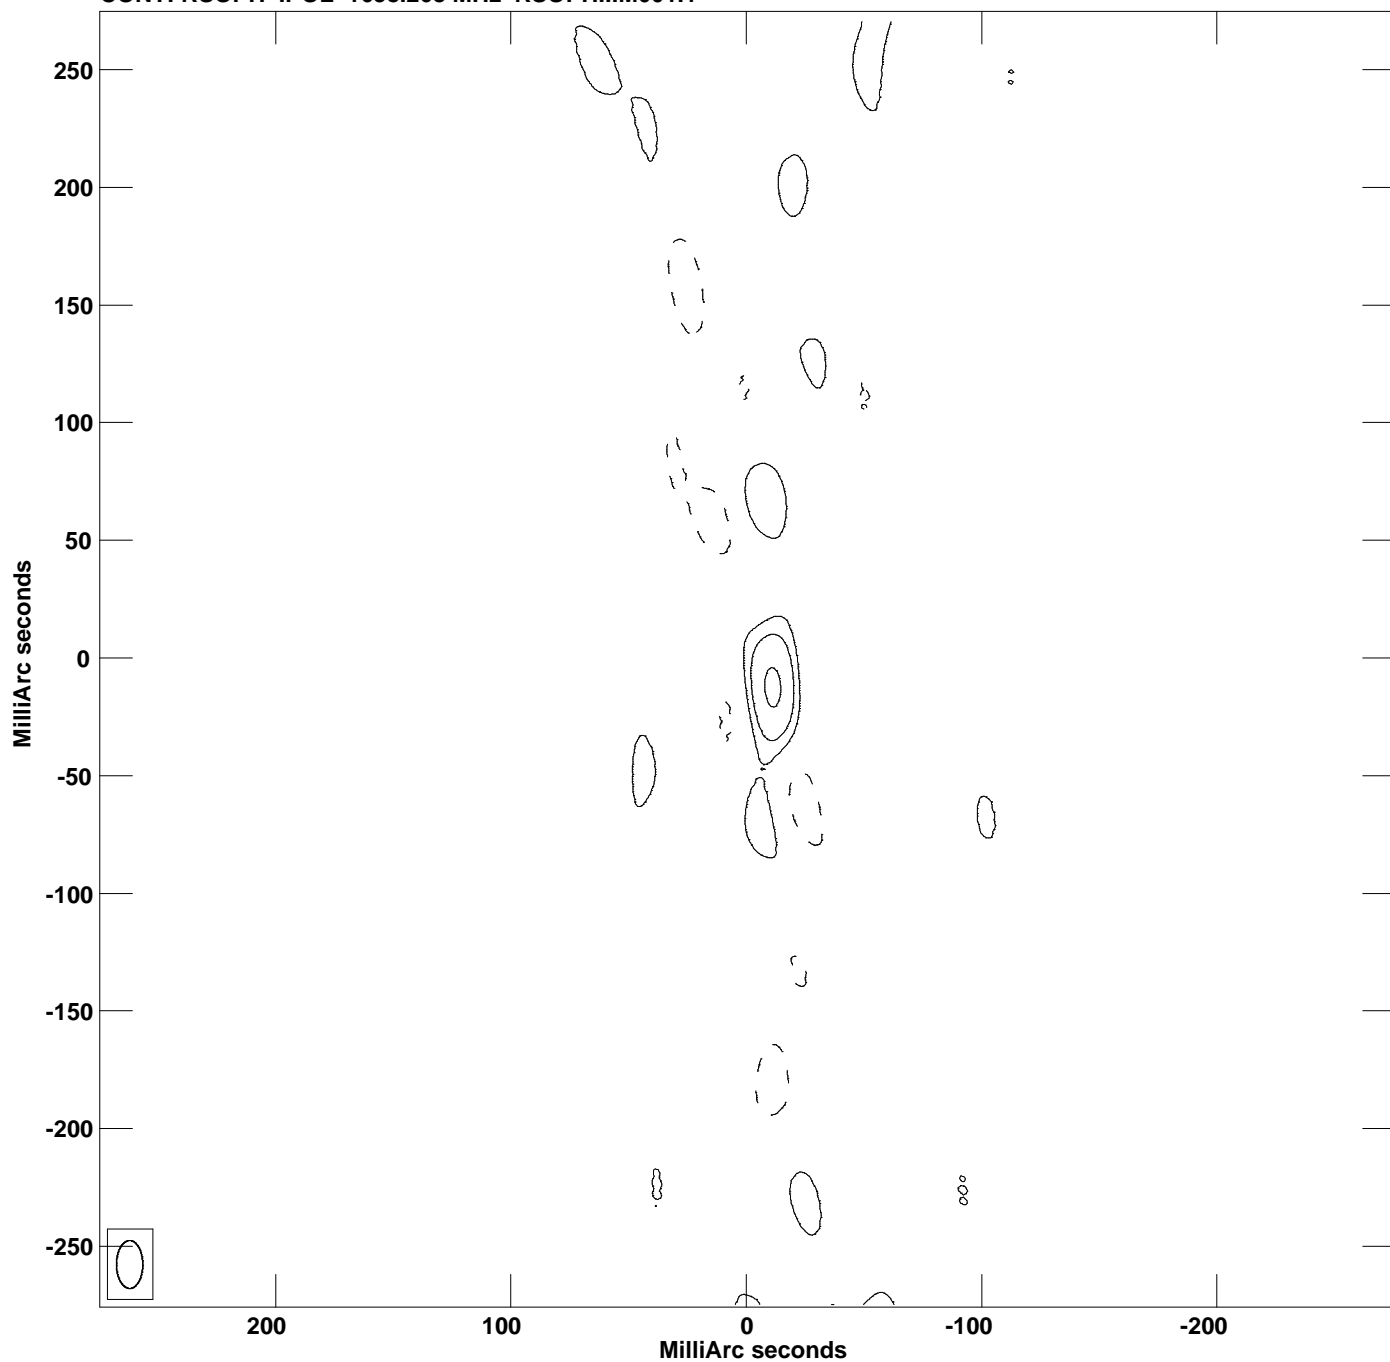

PLot file version 1 created 10-SEP-2021 11:23:39  
CONT: RSOPH IPOL 1658.268 MHz RSOPH.IIM001.1

Center at RA 17 50 13.1610100 DEC -06 42 28.607750  
Cont peak brightness = 9.6531E-03 JY/BEAM  
Levs = 9.653E-05 \* (-22.7, 22.66, 45.32, 90.64)