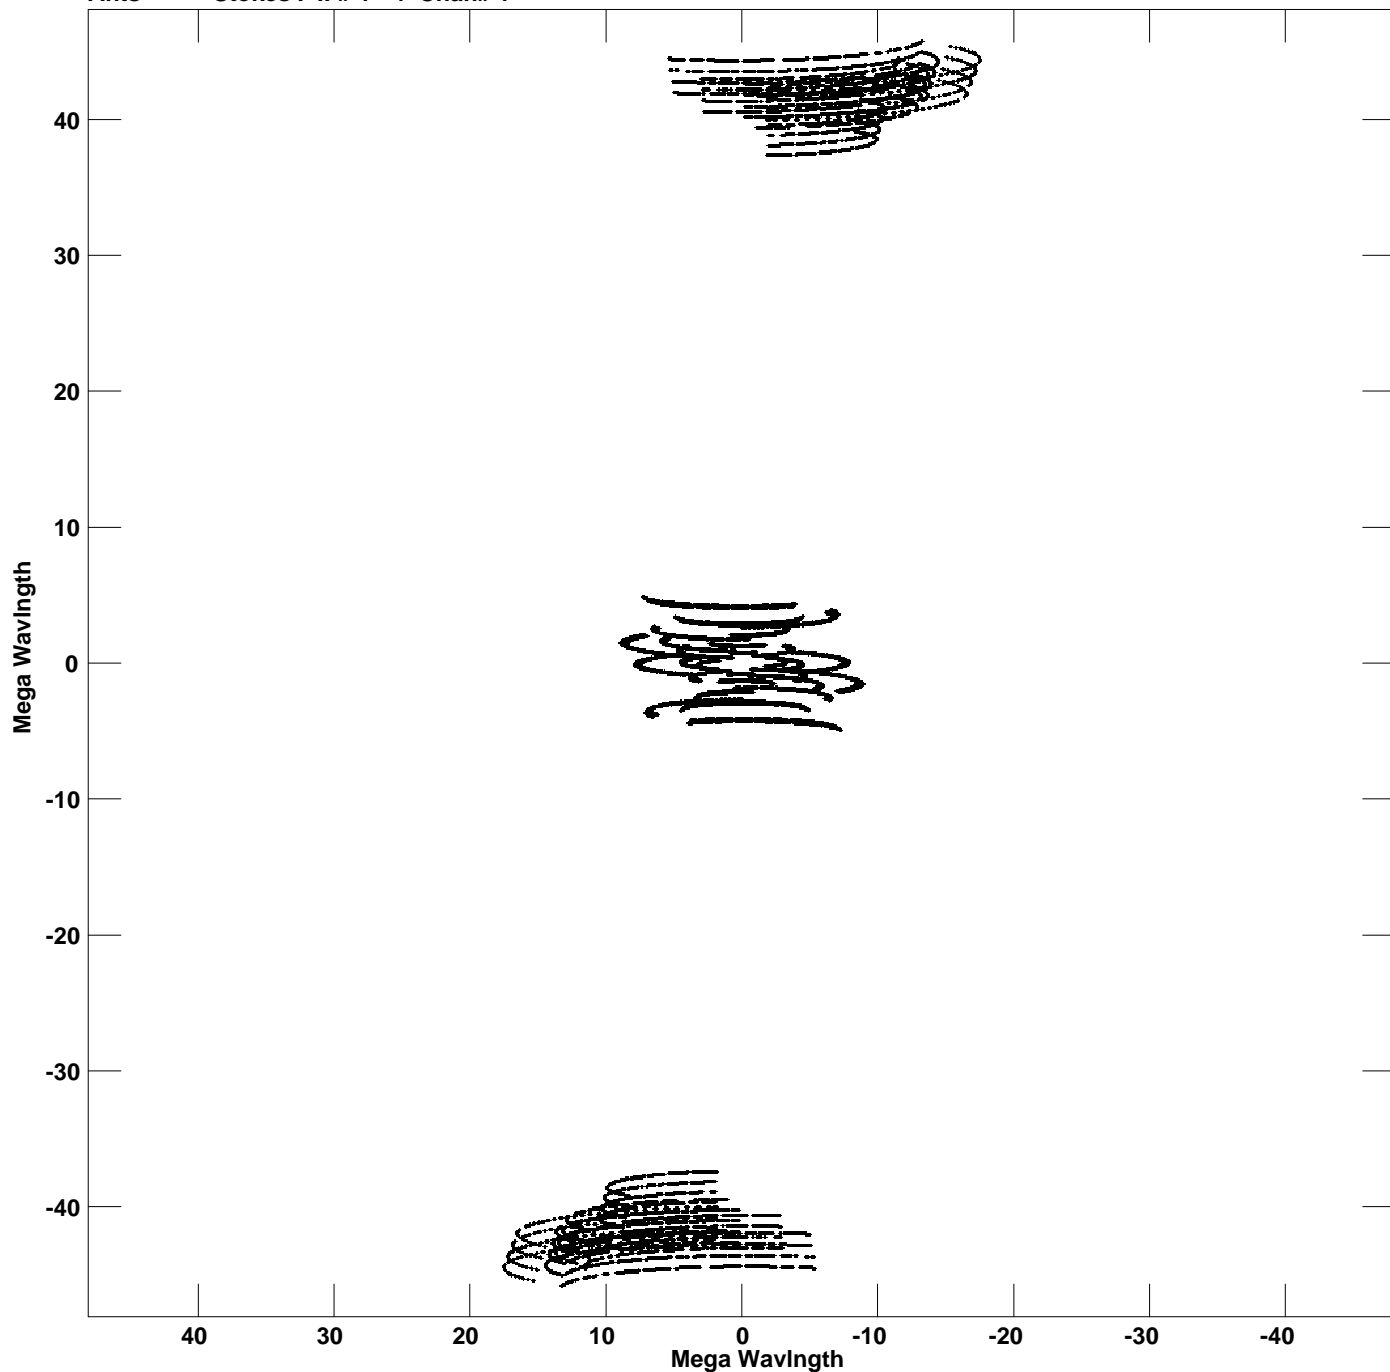

Plot file version 1 created 10-SEP-2021 11:24:16  
V vs U for RSOPH.MULTI.1 Source:RSOPH  
Ants \* - \* Stokes I IF# 1 - 4 Chan# 1

Freq = 1.6107 GHz, Bw = 32.000 MHz