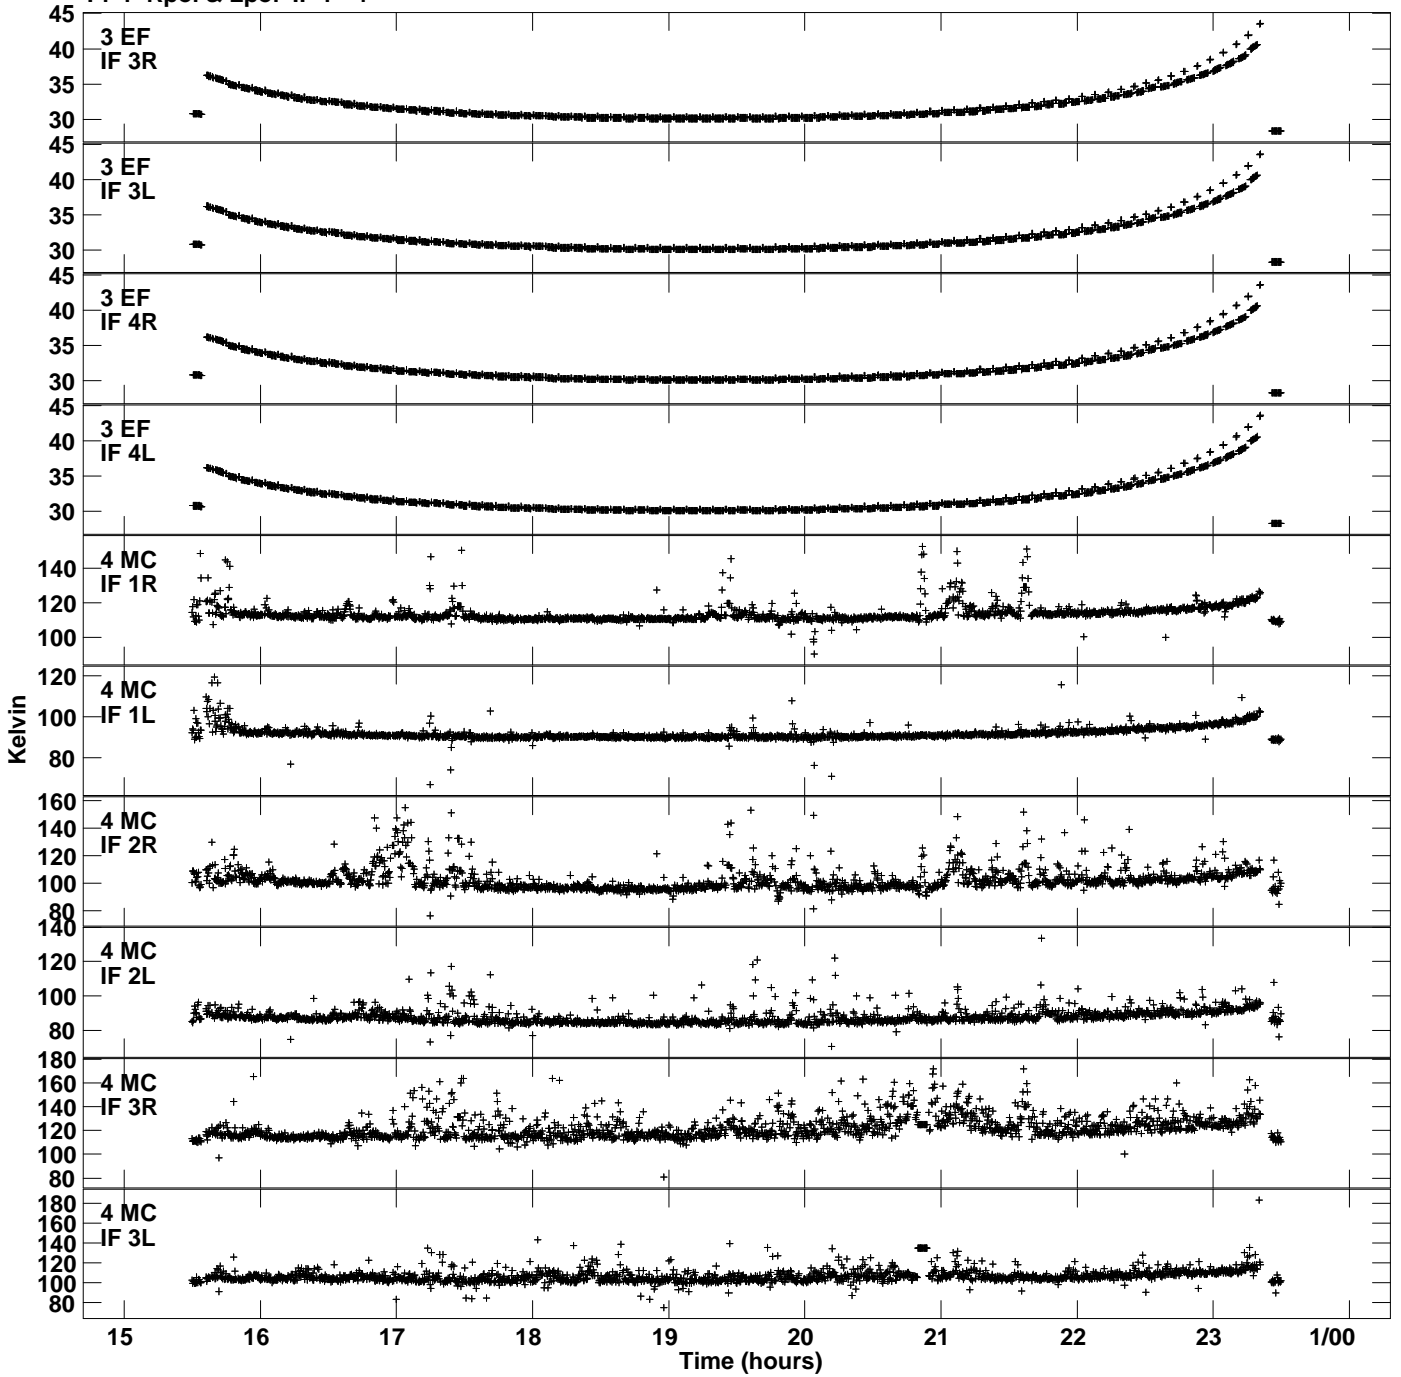

Plot file version 1 created 10-SEP-2021 11:16:02  
Ts<sub>sys</sub> vs UTC time for RG012B.UVDATA.1  
TY 1 Rpol & Lpol IF 1 - 4

Plot file version 2 created 10-SEP-2021 11:16:02  
Tsys vs UTC time for RG012B.UVDATA.1  
TY 1 Rpol & Lpol IF 1 - 4

Plot file version 3 created 10-SEP-2021 11:16:02  
Tsys vs UTC time for RG012B.UVDATA.1  
TY 1 Rpol & Lpol IF 1 - 4

Plot file version 4 created 10-SEP-2021 11:16:02  
Tsyst vs UTC time for RG012B.UVDATA.1  
TY 1 Rpol & Lpol IF 1 - 4

Plot file version 5 created 10-SEP-2021 11:16:02  
Tsyst vs UTC time for RG012B.UVDATA.1  
TY 1 Rpol & Lpol IF 1 - 4

Plot file version 6 created 10-SEP-2021 11:16:02  
Tsys vs UTC time for RG012B.UVDATA.1  
TY 1 Rpol & Lpol IF 1 - 4