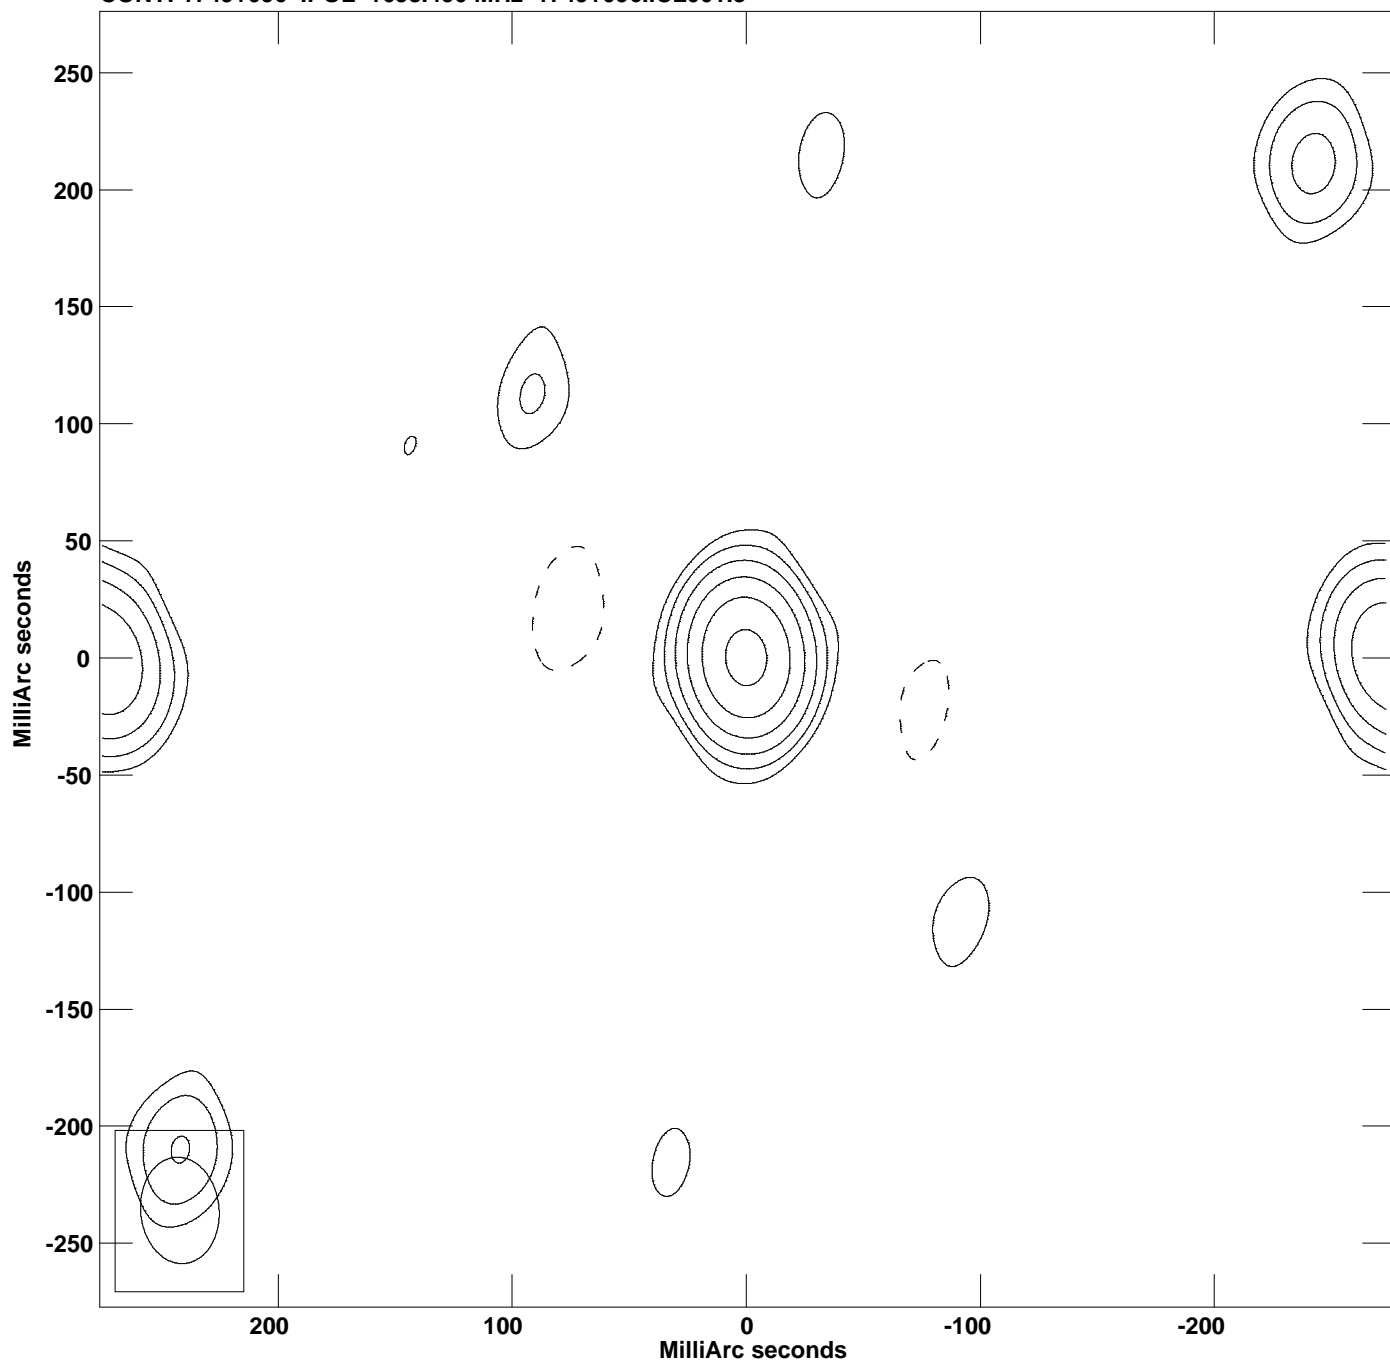

PLot file version 1 created 11-SEP-2021 02:15:09
CONT: 1749+096 IPOL 1658.490 MHz 1749+096.ICL001.3

Center at RA 17 51 32.8185736 DEC 09 39 00.728412
Cont peak brightness = 4.2889E-01 JY/BEAM
Levs = 4.289E-03 * (-2.58, 2.577, 5.155, 10.31, 20.62, 41.24, 82.48)