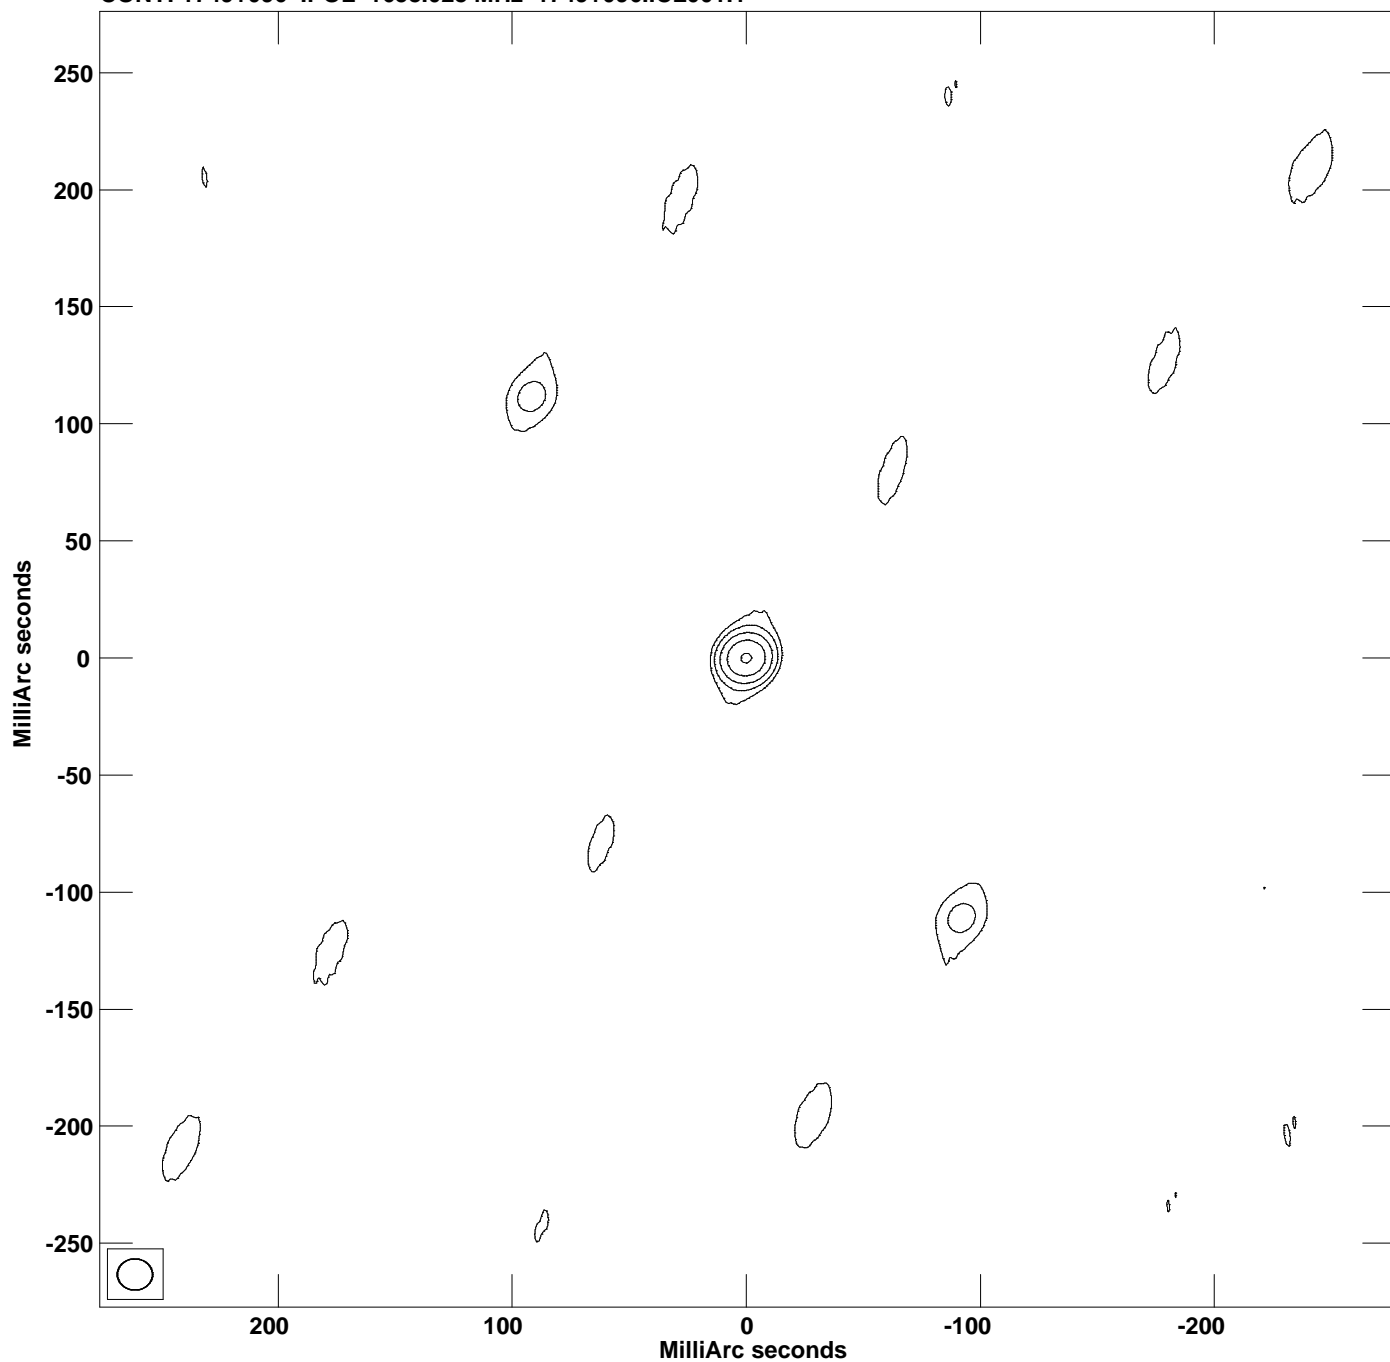

PLot file version 1 created 11-SEP-2021 02:14:45
CONT: 1749+096 IPOL 1658.028 MHz 1749+096.ICL001.1

Center at RA 17 51 32.8185736 DEC 09 39 00.728412
Cont peak brightness = 6.4330E-01 JY/BEAM
Levs = 6.433E-03 * (-5.89, 5.887, 11.77, 23.55, 47.09, 94.19)