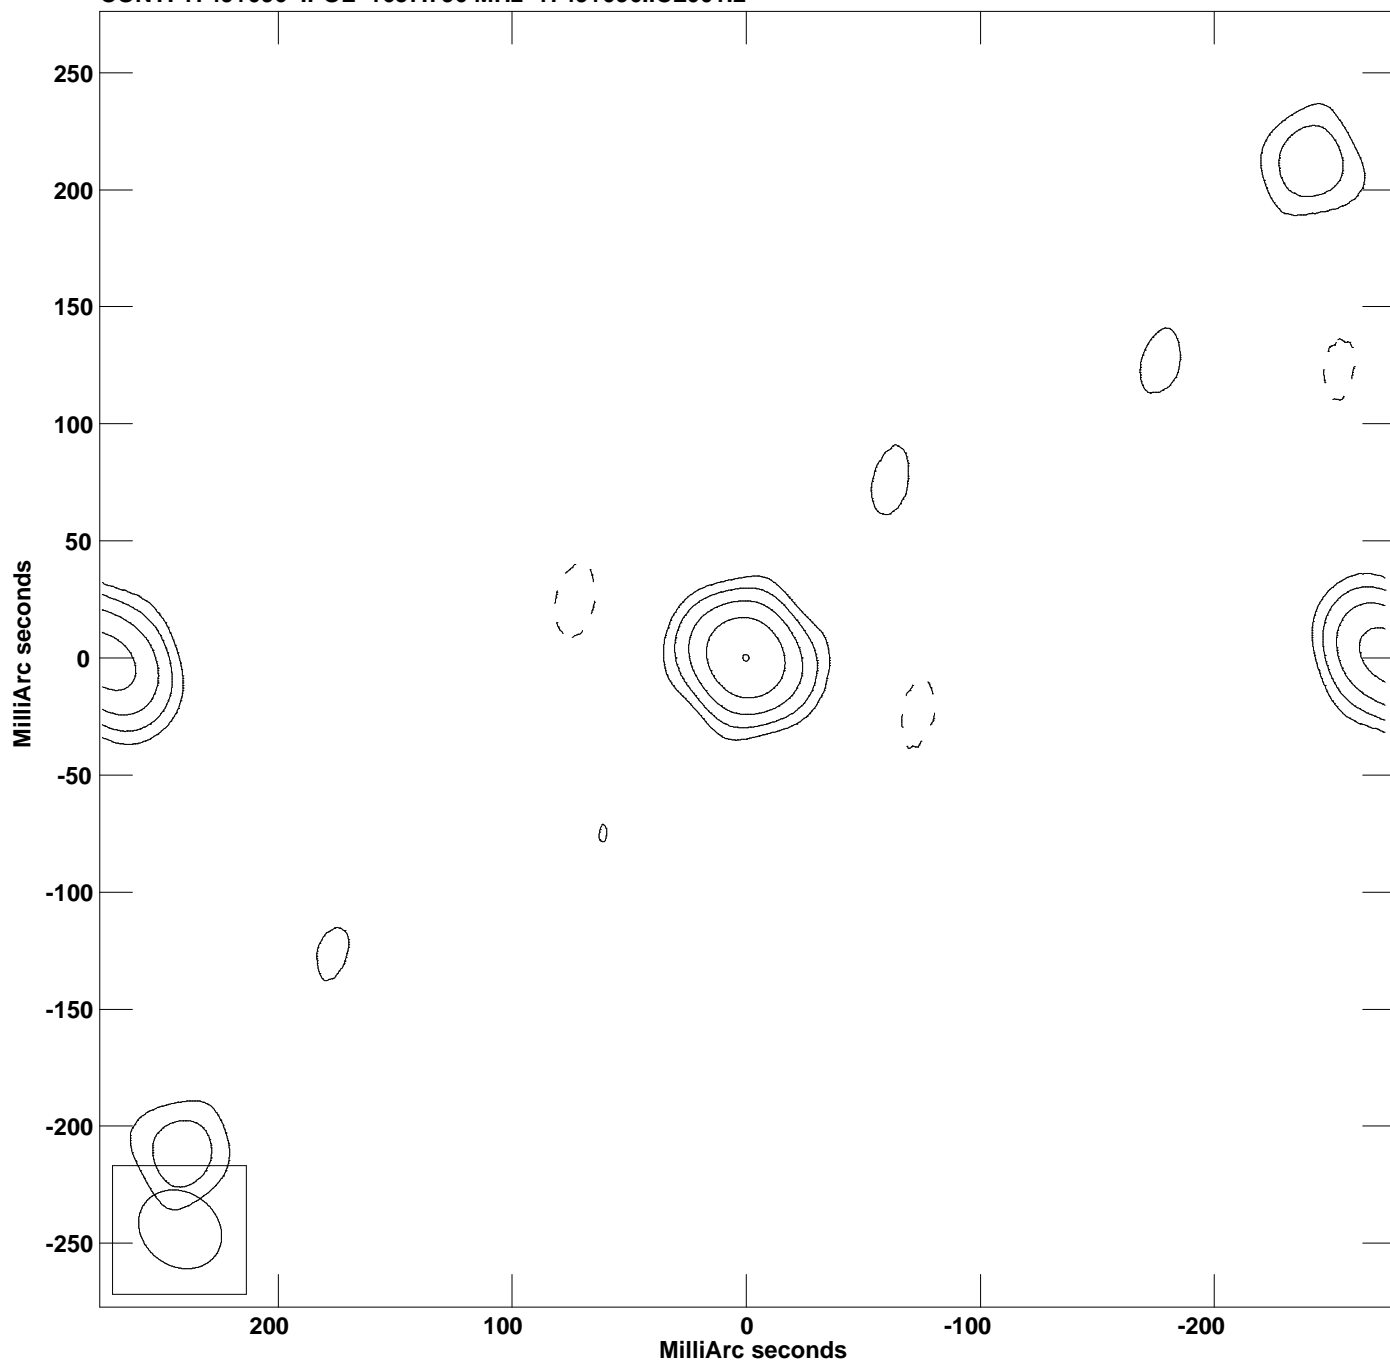

PLot file version 1 created 11-SEP-2021 02:15:03  
CONT: 1749+096 IPOL 1657.796 MHz 1749+096.ICL001.2

Center at RA 17 51 32.8185736 DEC 09 39 00.728412  
Cont peak brightness = 3.6423E-01 JY/BEAM  
Levs = 3.642E-03 \* (-6.22, 6.217, 12.43, 24.87, 49.73, 99.47)