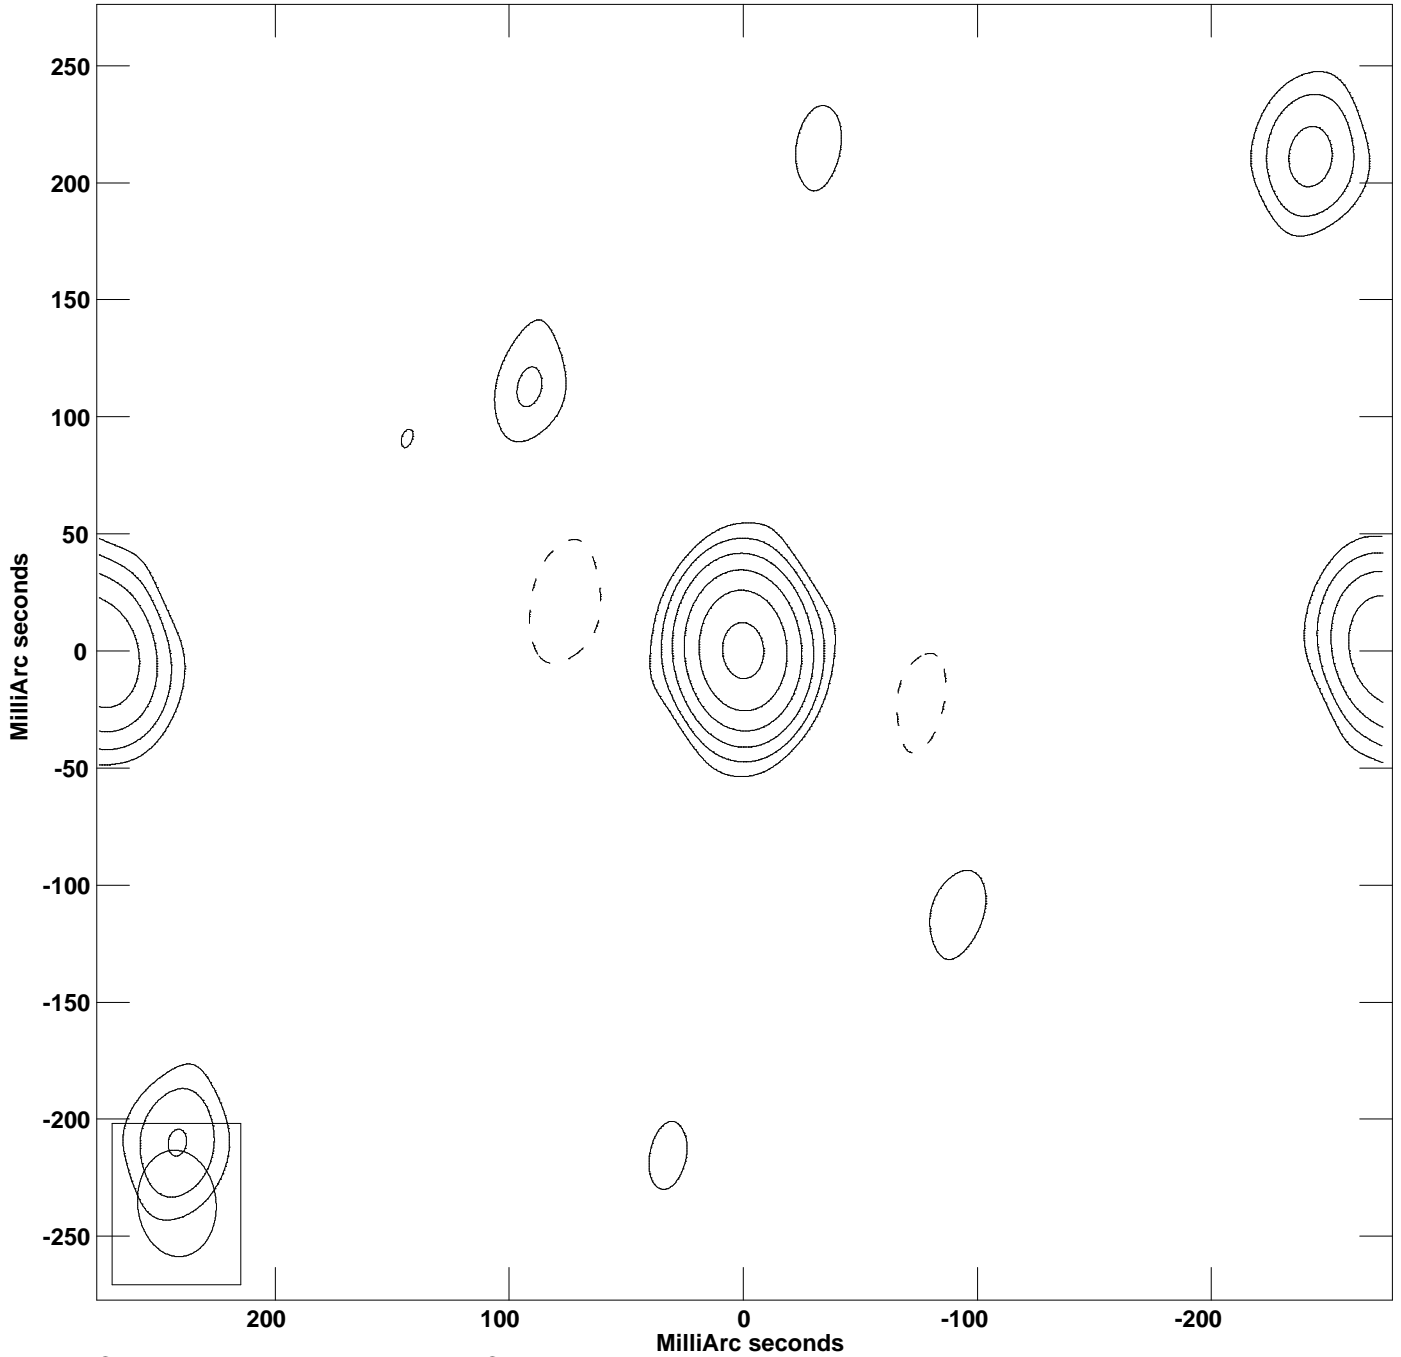

PLot file version 1 created 11-SEP-2021 02:15:09  
CONT: 1749+096 IPOL 1658.490 MHz 1749+096.ICL001.3

Center at RA 17 51 32.8185736 DEC 09 39 00.728412  
Cont peak brightness = 4.2889E-01 JY/BEAM  
Levs = 4.289E-03 \* (-2.58, 2.577, 5.155, 10.31, 20.62, 41.24, 82.48)