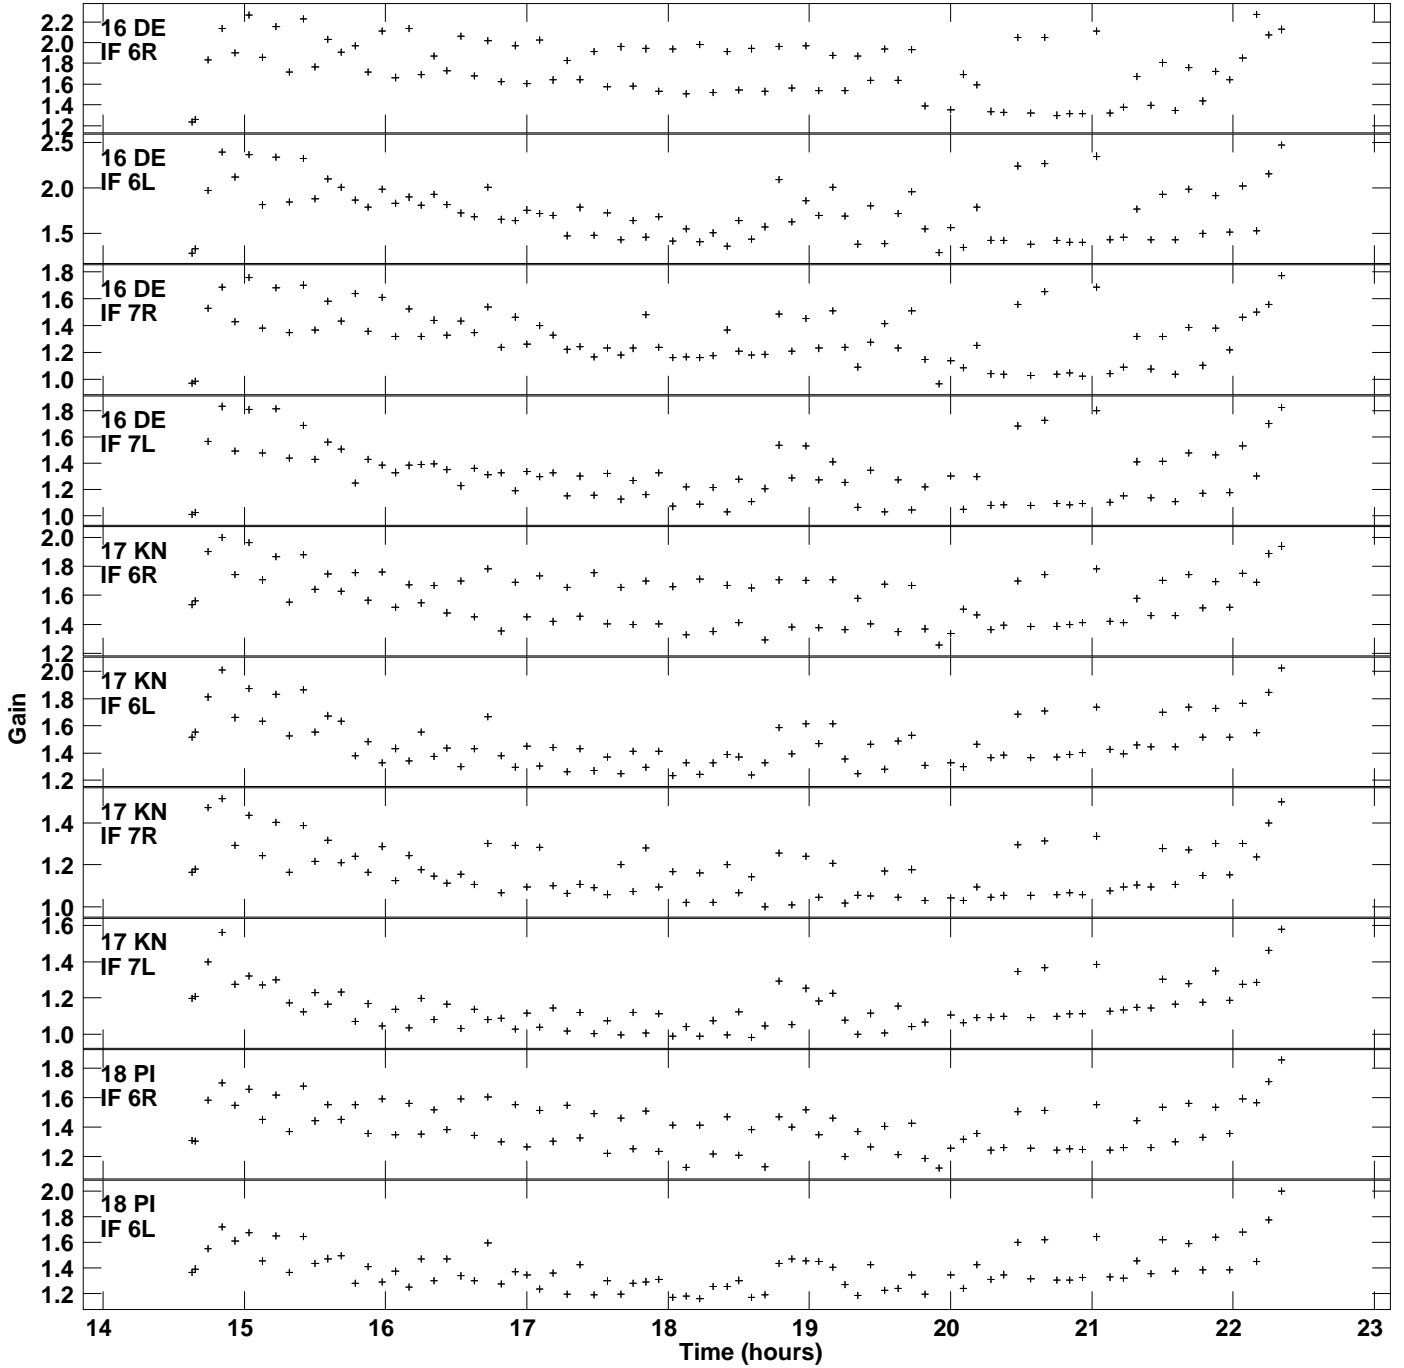

Plot file version 16 created 16-SEP-2021 17:29:23
Gain amp vs UTC time for J1745-0753.MULTI.1
SN 2 Rpol & Lpol IF 1 - 8