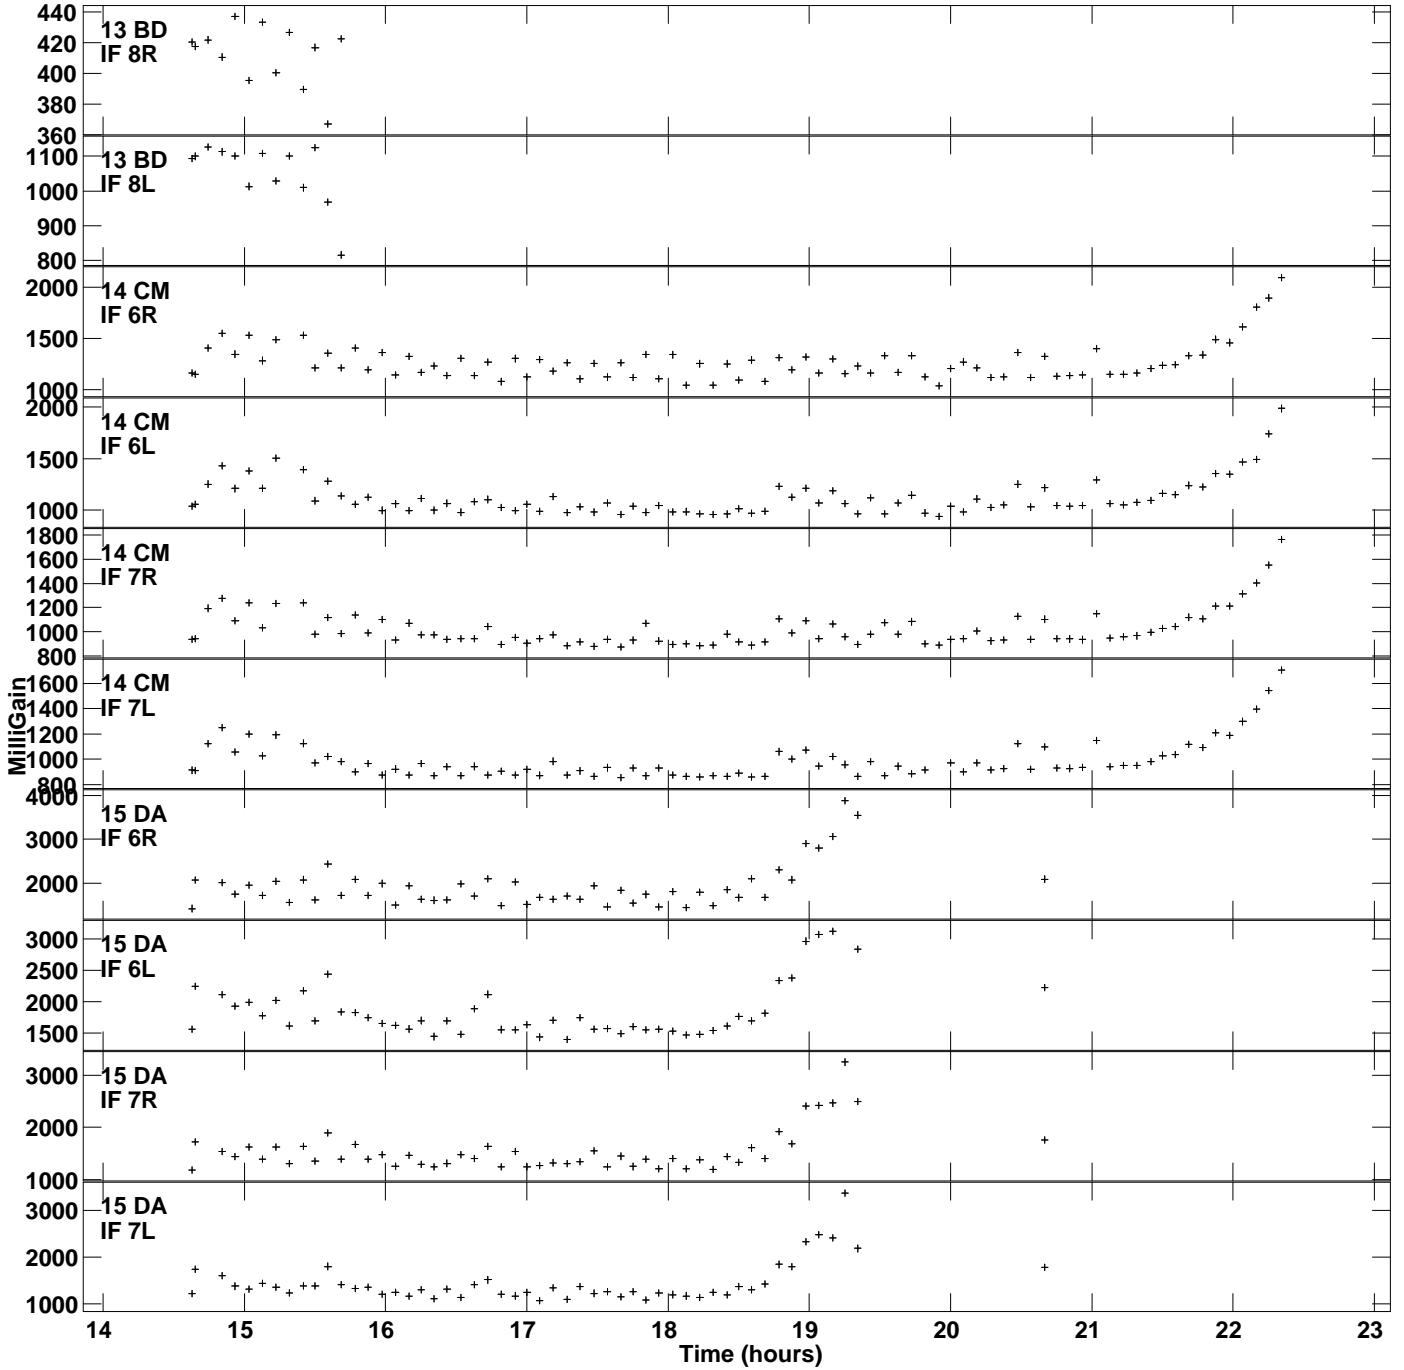

Plot file version 15 created 16-SEP-2021 17:29:23
Gain amp vs UTC time for J1745-0753.MULTI.1
SN 2 Rpol & Lpol IF 1 - 8