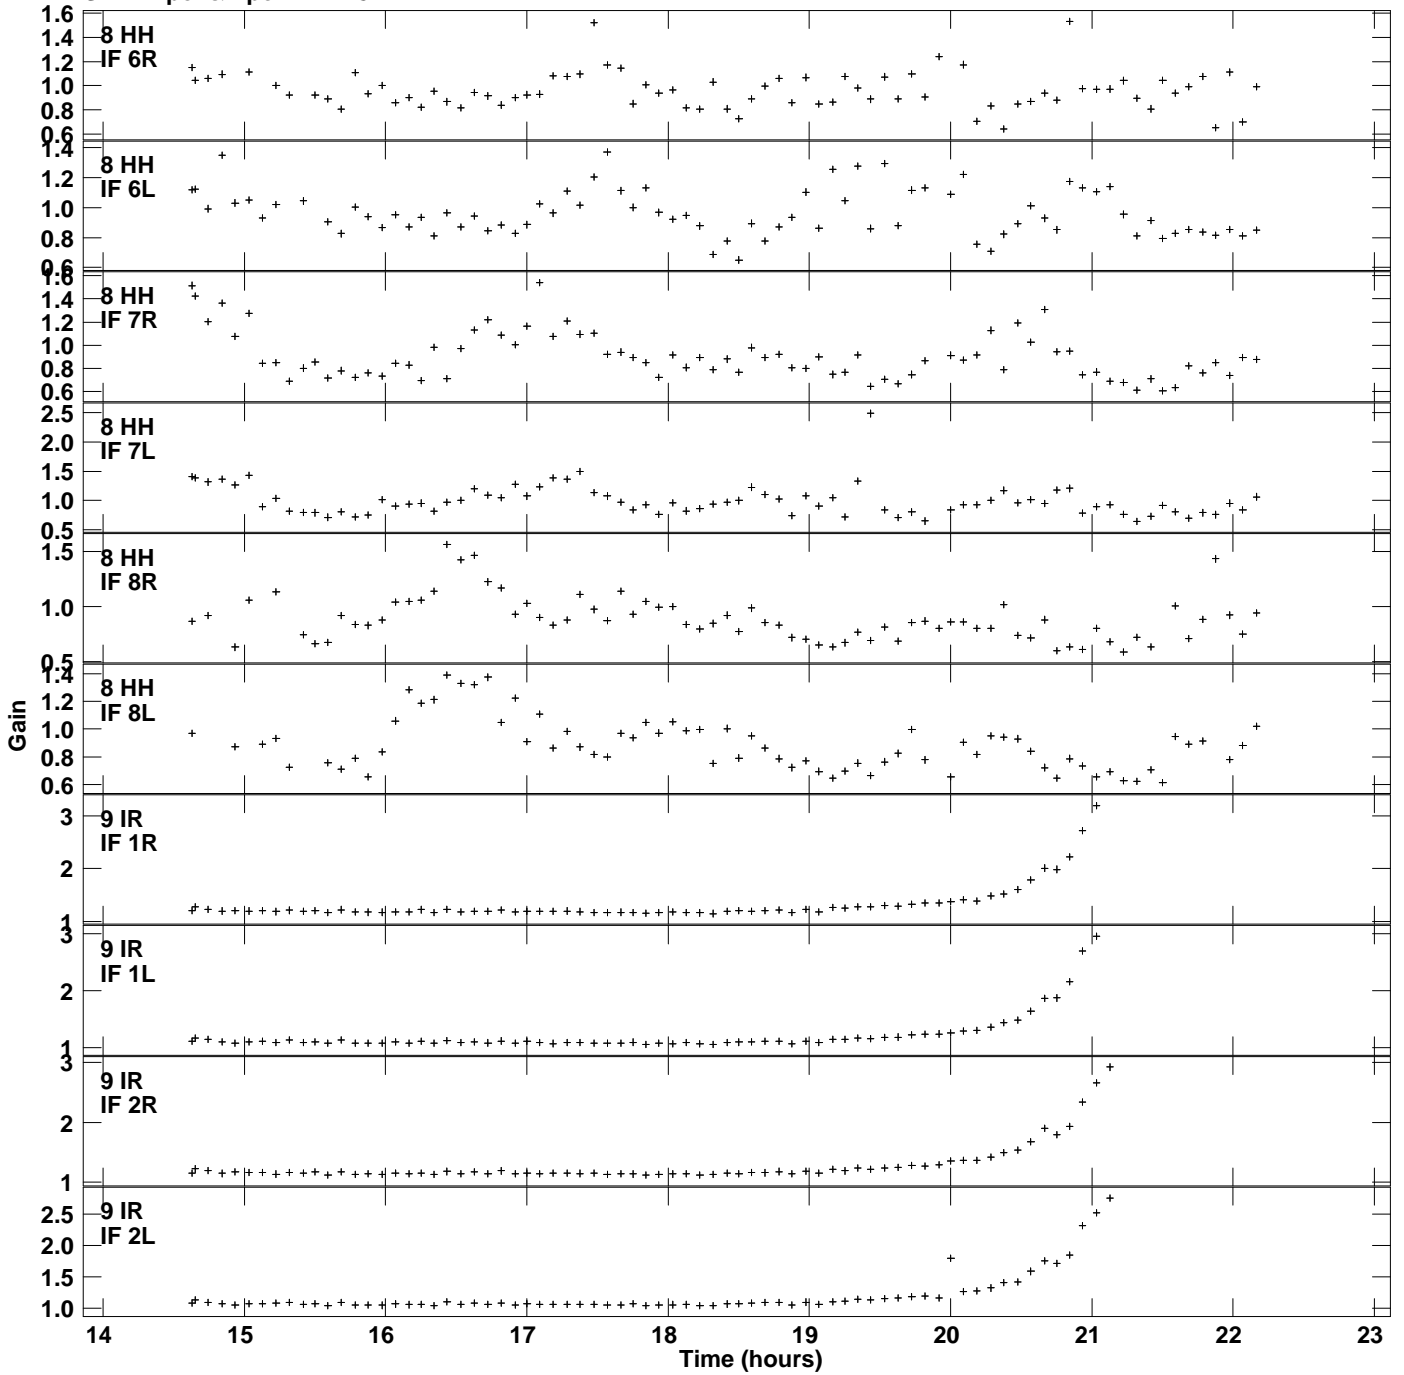

Plot file version 9 created 16-SEP-2021 17:29:23
Gain amp vs UTC time for J1745-0753.MULTI.1
SN 2 Rpol & Lpol IF 1 - 8