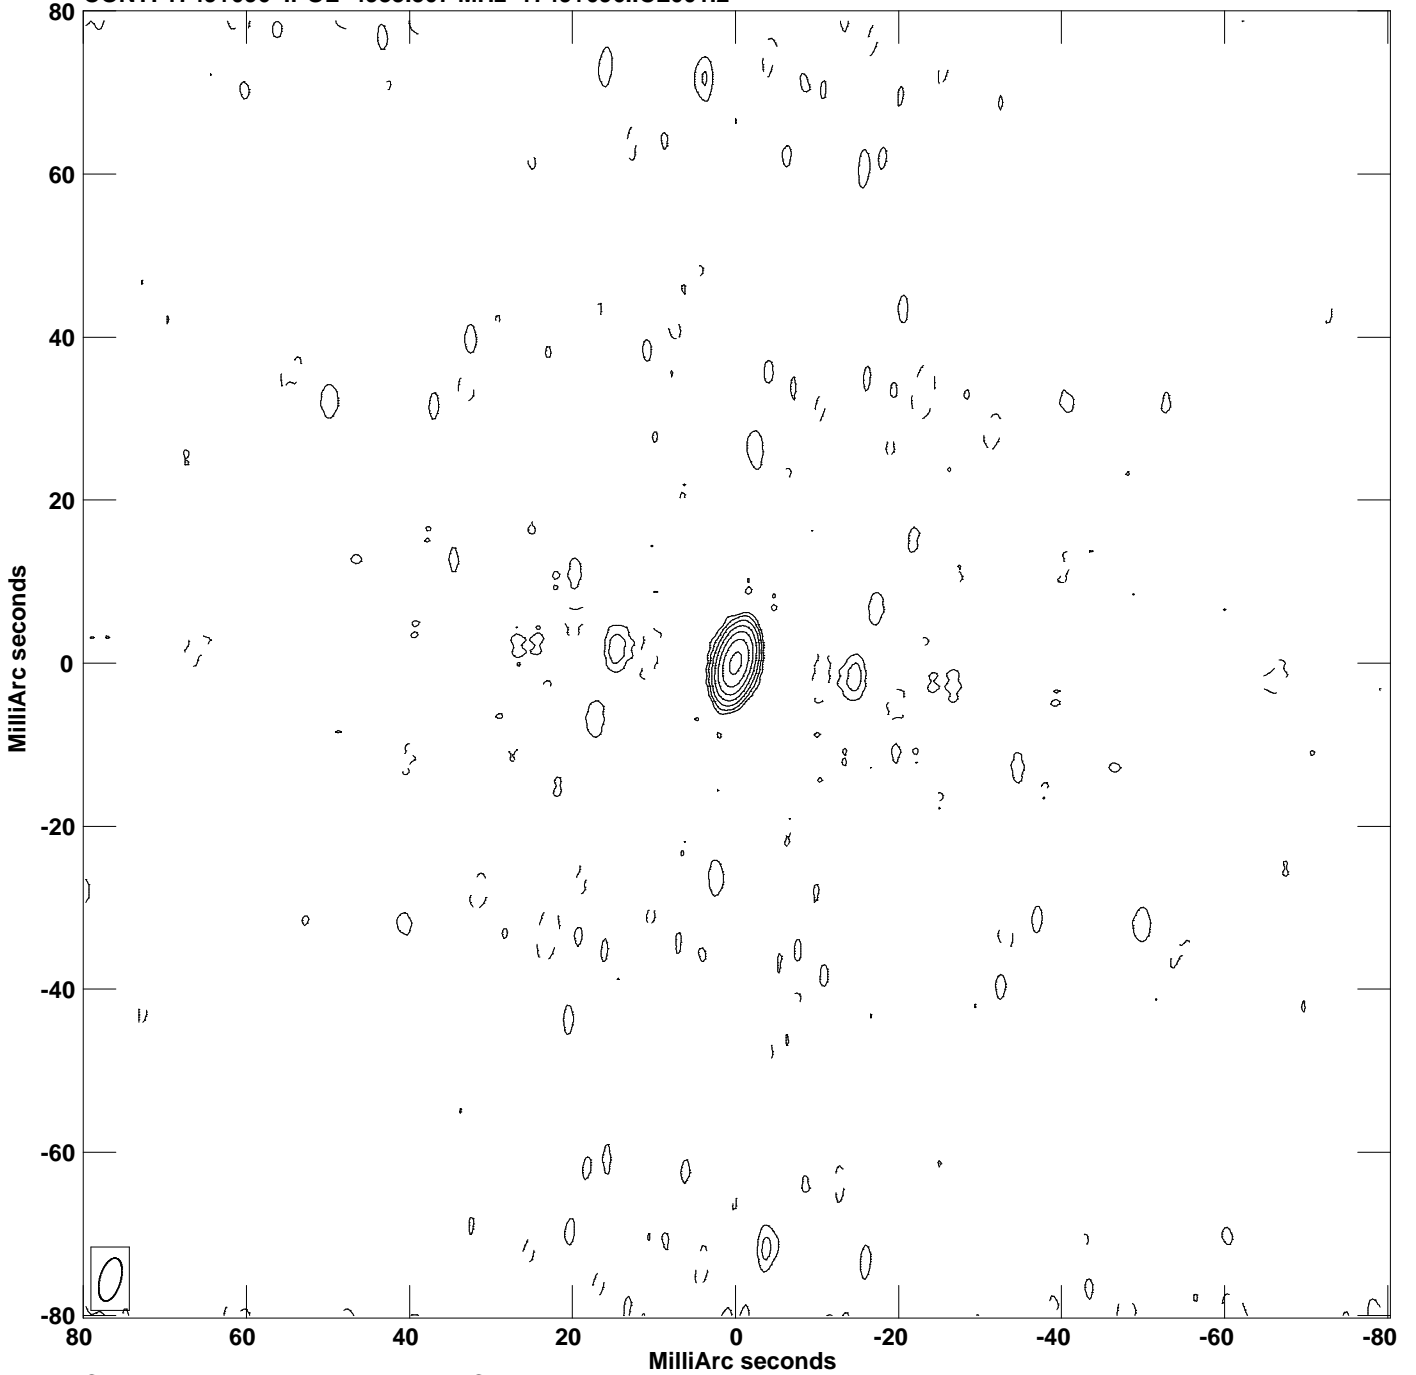

PLot file version 1 created 19-OCT-2021 16:23:16  
CONT: 1749+096 IPOL 4933.507 MHz 1749+096.ICL001.2

Center at RA 17 51 32.8185736 DEC 09 39 00.728412  
Cont peak brightness = 1.6071E+00 JY/BEAM  
Levs = 1.607E-02 \* (-1.28, 1.281, 2.562, 5.124, 10.25, 20.49, 40.99, 81.98)