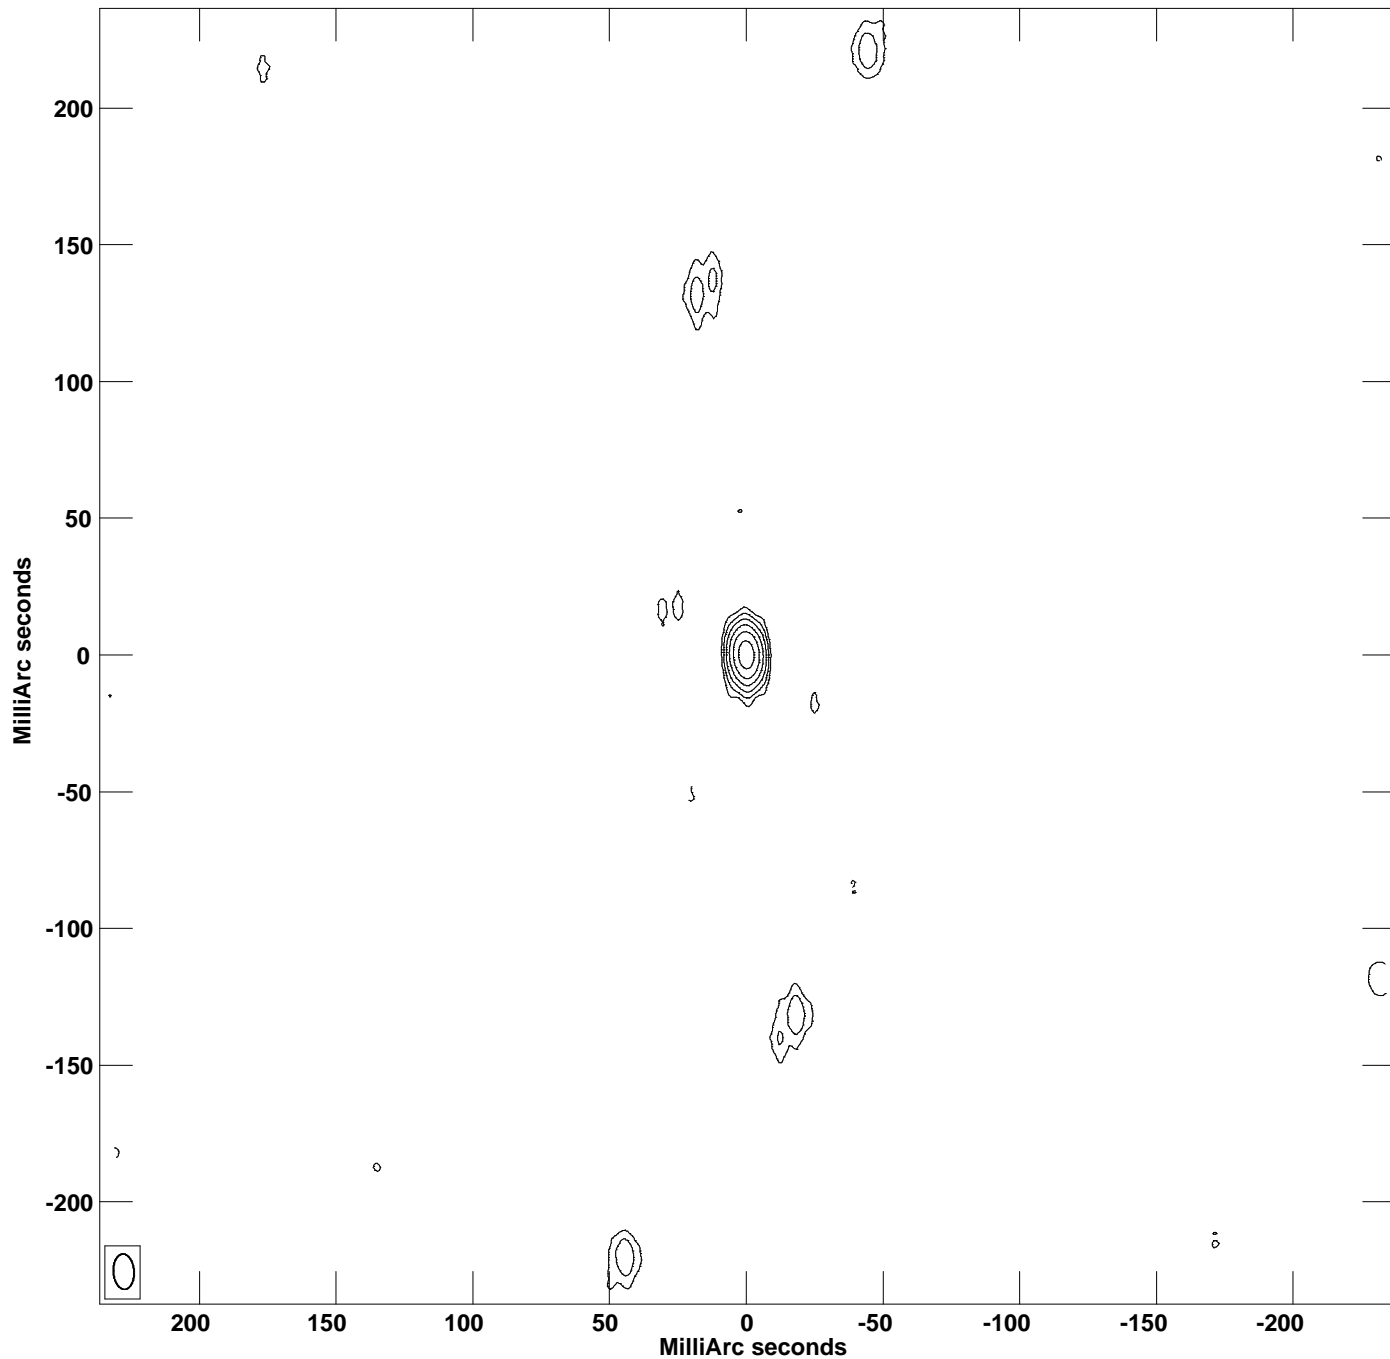

PLot file version 1 created 06-OCT-2021 11:36:34
CONT: 1749+096 IPOL 1658.007 MHz 1749+096.ICL001.3

Center at RA 17 51 32.8185736 DEC 09 39 00.728412
Cont peak brightness = 7.1626E-01 JY/BEAM
Levs = 7.163E-03 * (-2.10, 2.102, 4.203, 8.407, 16.81, 33.63, 67.25)