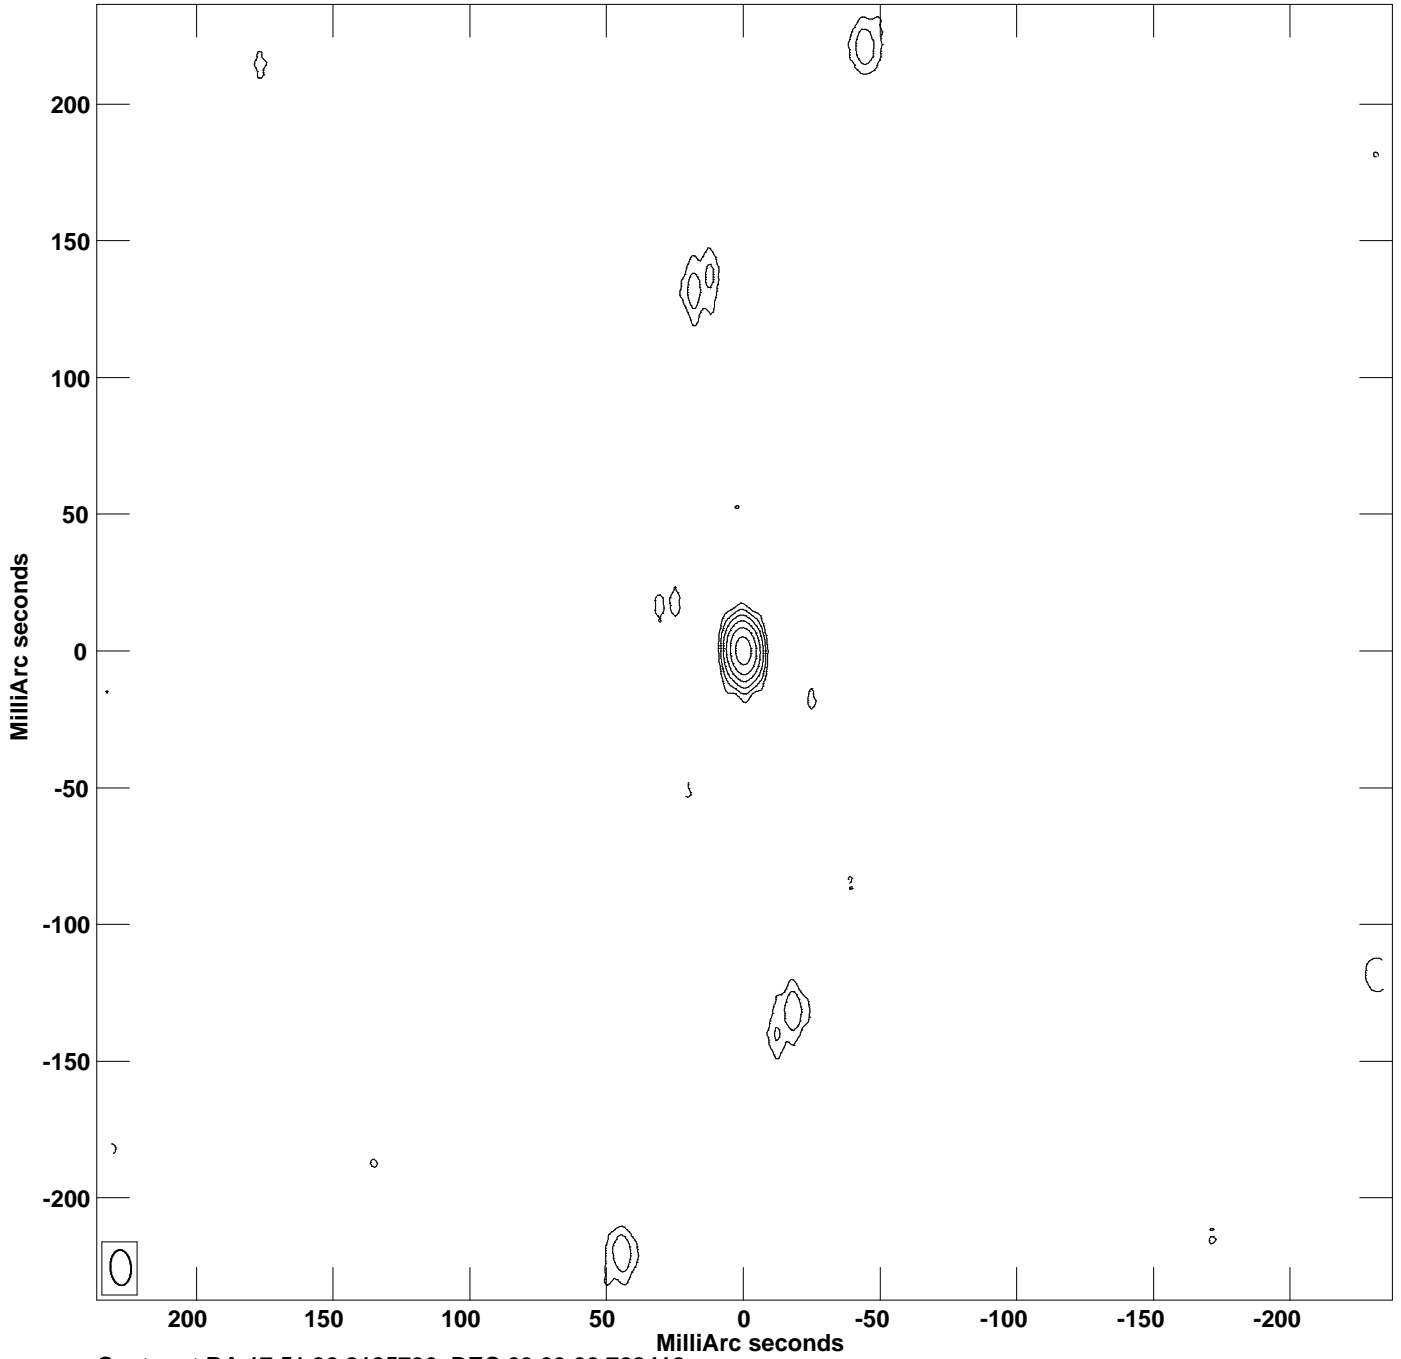

PLot file version 1 created 06-OCT-2021 11:36:34
CONT: 1749+096 IPOL 1658.007 MHz 1749+096.ICL001.3

Center at RA 17 51 32.8185736 DEC 09 39 00.728412
Cont peak brightness = 7.1626E-01 JY/BEAM
Levs = 7.163E-03 * (-2.10, 2.102, 4.203, 8.407, 16.81, 33.63, 67.25)