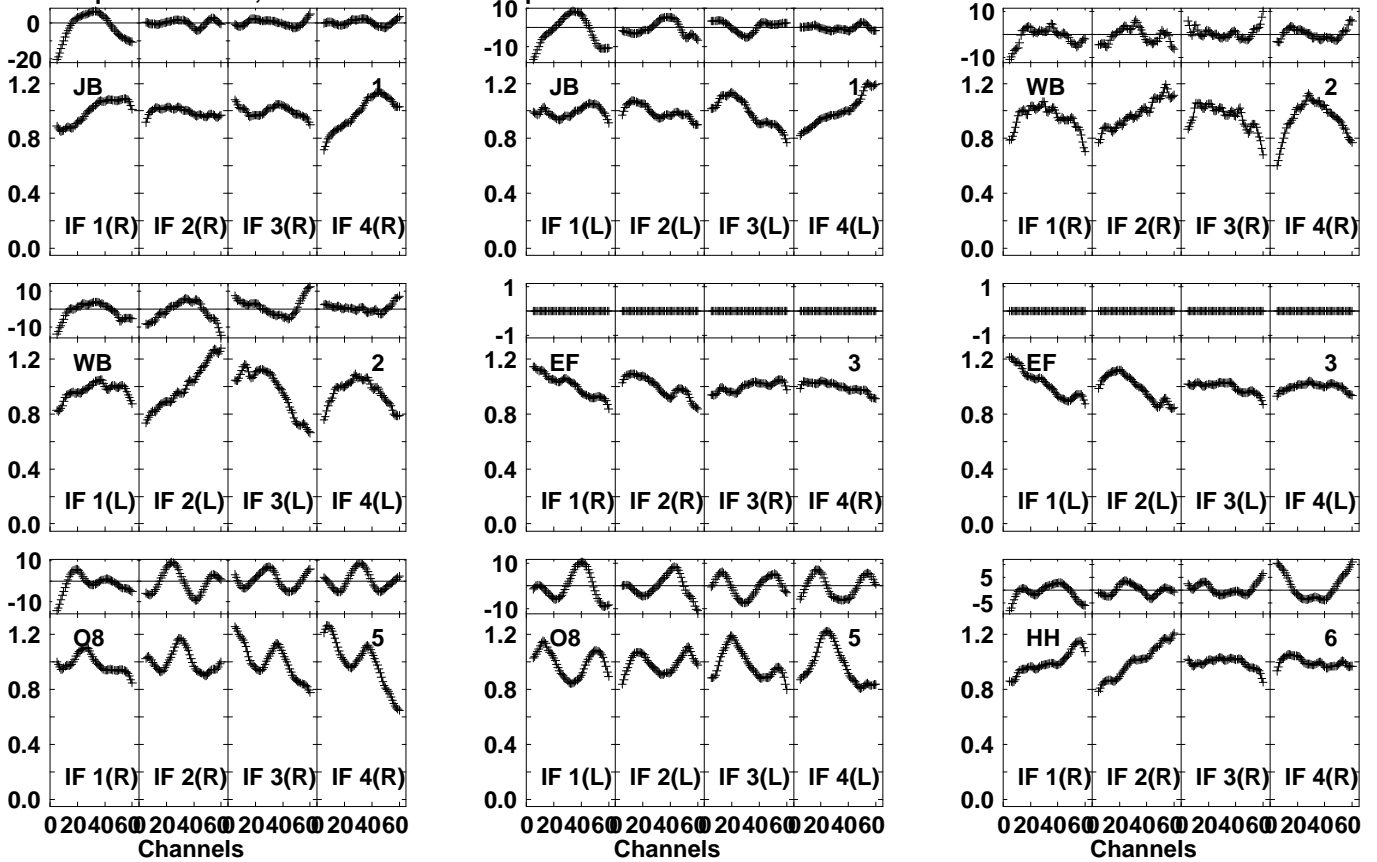

Plot file version 1 created 06-OCT-2021 11:33:24
 RG012H.UVDATA.1
 Freq = 1.5950 GHz, Bw = 32.000 MH Bandpass table # 1

Lower frame: BP ampl Top frame: BP phase
 Bandpass table spectrum Antenna: *
 Timerange: 00/00:00:01 to 999/00:00:00

Plot file version 2 created 06-OCT-2021 11:33:24
 RG012H.UVDATA.1
 Freq = 1.5950 GHz, Bw = 32.000 MH Bandpass table # 1

Lower frame: BP ampl Top frame: BP phase
 Bandpass table spectrum Antenna: *
 Timerange: 00/00:00:01 to 999/00:00:00