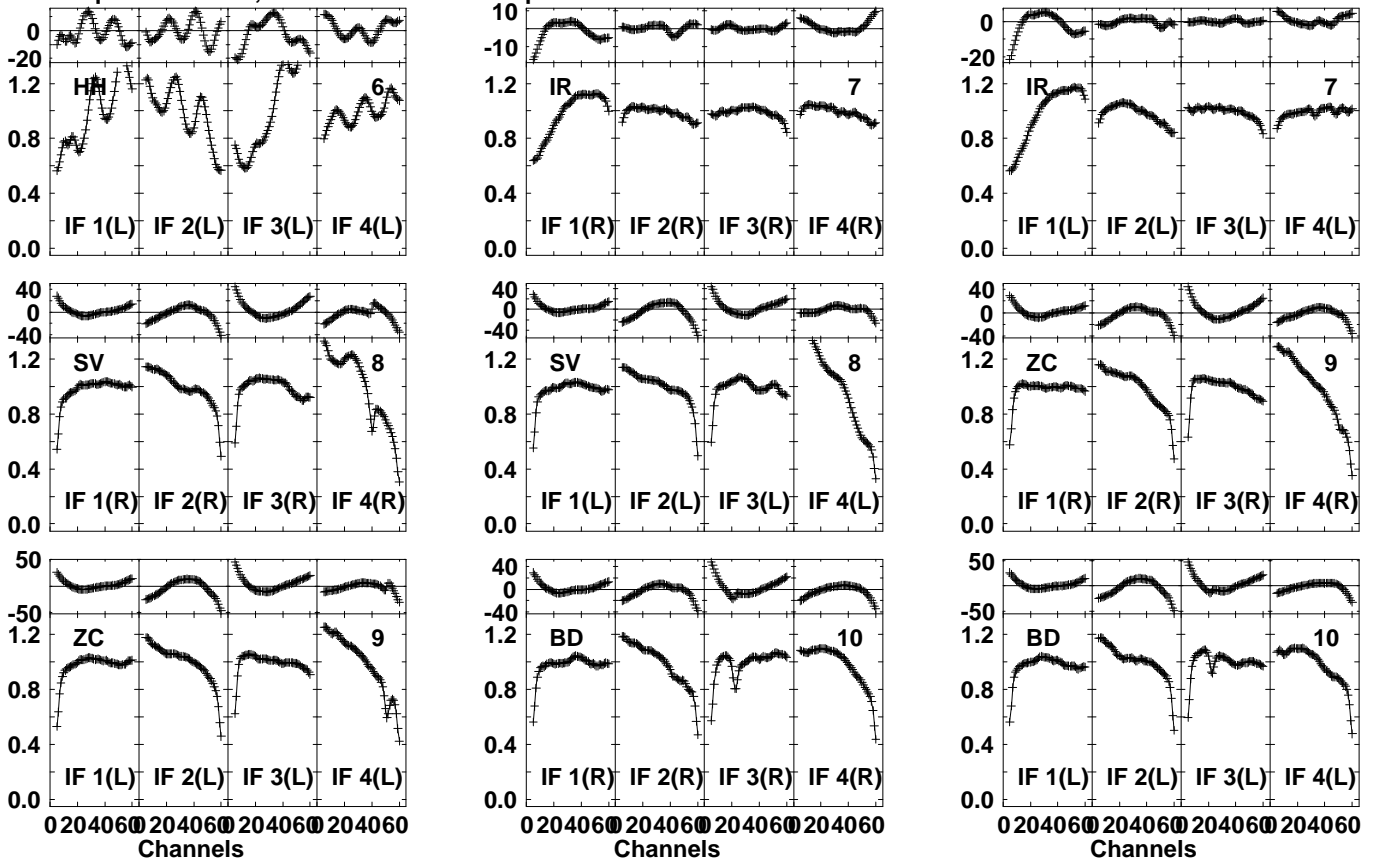

Plot file version 1 created 06-OCT-2021 11:33:24
 RG012H.UVDATA.1
 Freq = 1.5950 GHz, Bw = 32.000 MH Bandpass table # 1

Lower frame: BP ampl Top frame: BP phase
 Bandpass table spectrum Antenna: *
 Timerange: 00/00:00:01 to 999/00:00:00

Plot file version 2 created 06-OCT-2021 11:33:24
 RG012H.UVDATA.1
 Freq = 1.5950 GHz, Bw = 32.000 MH Bandpass table # 1

Lower frame: BP ampl Top frame: BP phase
 Bandpass table spectrum Antenna: *
 Timerange: 00/00:00:01 to 999/00:00:00