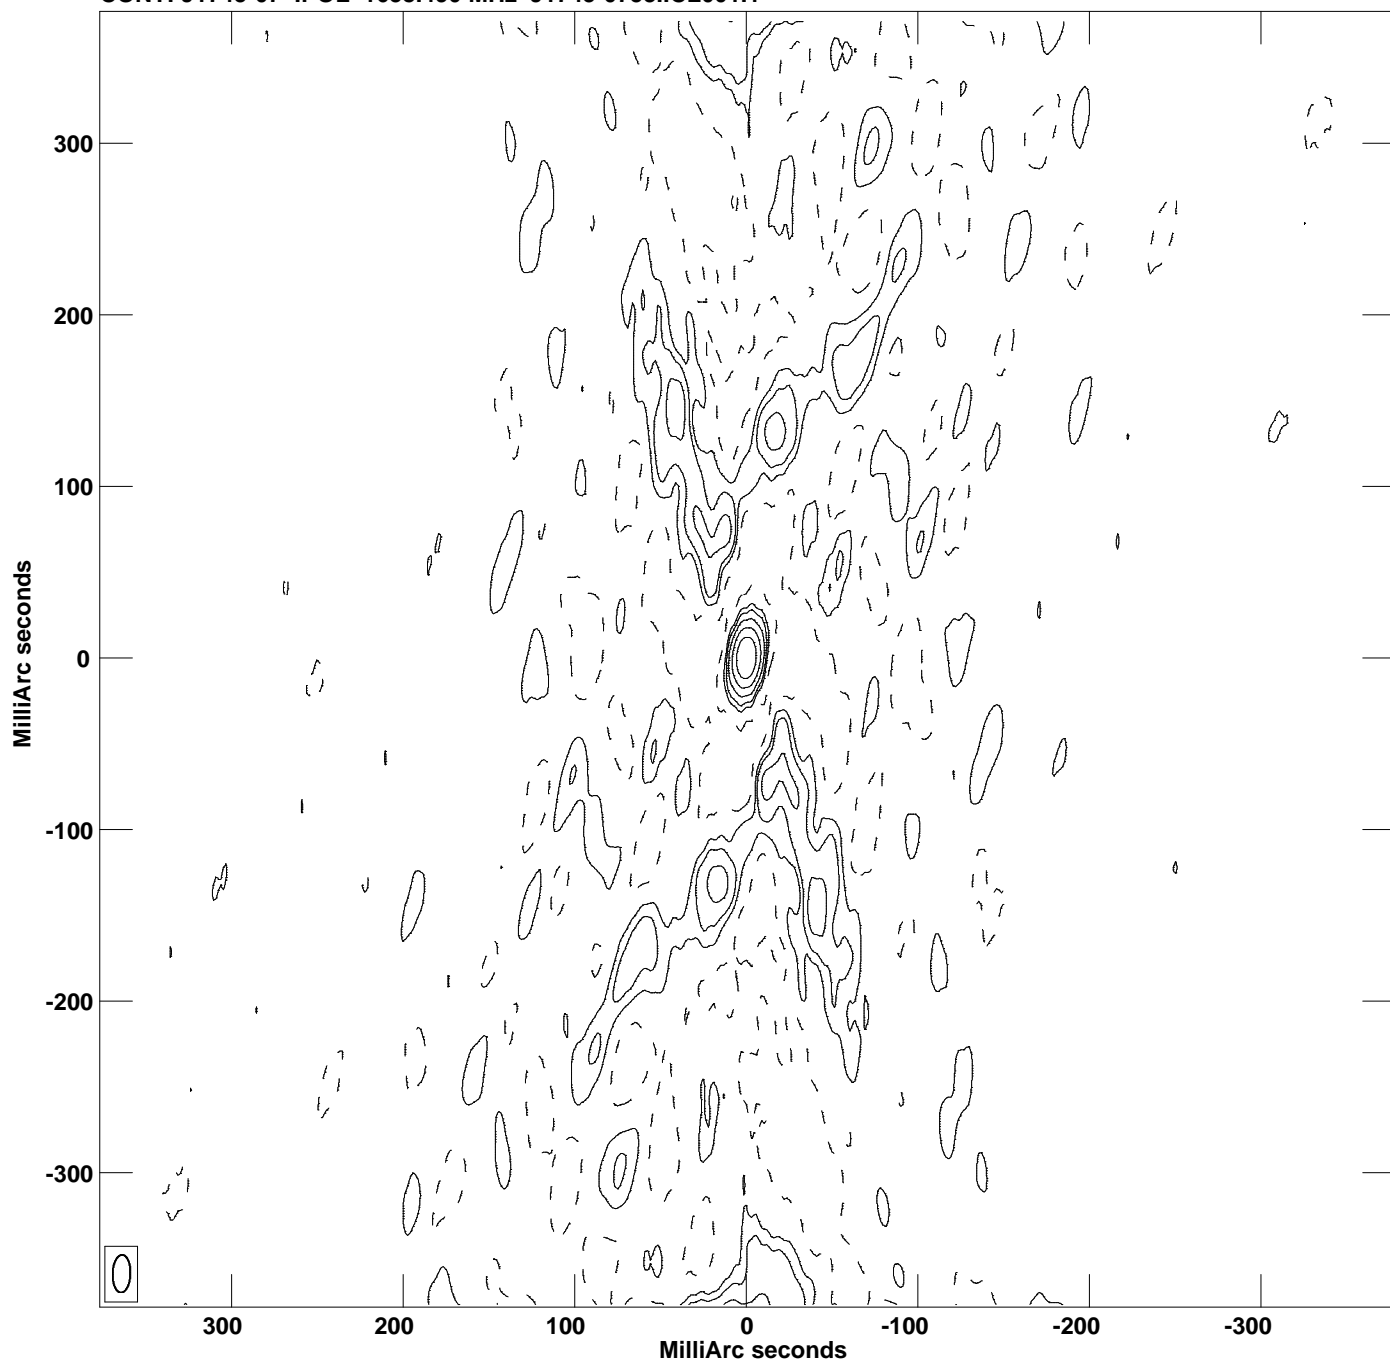

PLot file version 1 created 06-OCT-2021 11:36:21
CONT: J1745-07 IPOL 1658.490 MHz J1745-0753.ICL001.1

Center at RA 17 45 27.1049471 DEC -07 53 03.947821
Cont peak brightness = 6.0945E-01 JY/B EAM
Levs = 6.095E-03 * (-3.13, 3.127, 6.253, 12.51, 25.01, 50.03)