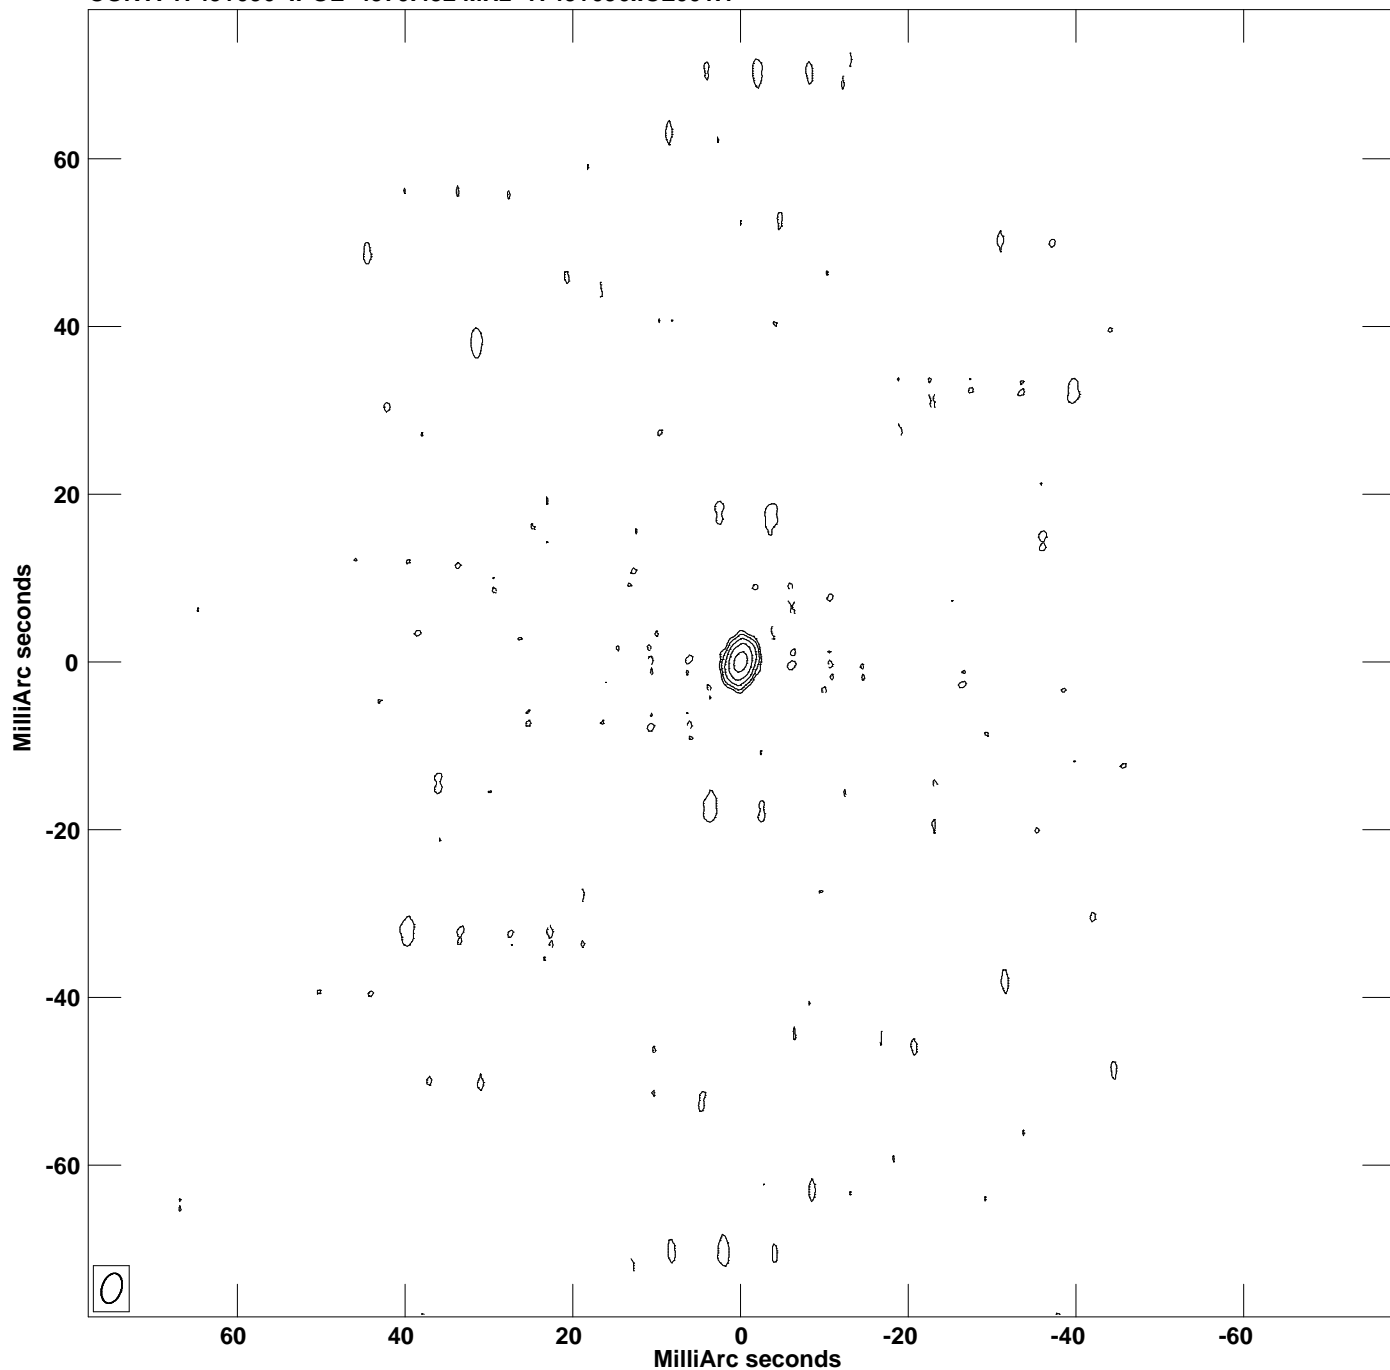

PLot file version 1 created 14-OCT-2021 15:44:18  
CONT: 1749+096 IPOL 4970.452 MHz 1749+096.ICL001.1

Center at RA 17 51 32.8185736 DEC 09 39 00.728412  
Cont peak brightness = 1.6850E+00 JY/BEAM  
Levs = 1.685E-02 \* (-4.59, 4.586, 9.173, 18.35, 36.69, 73.38)