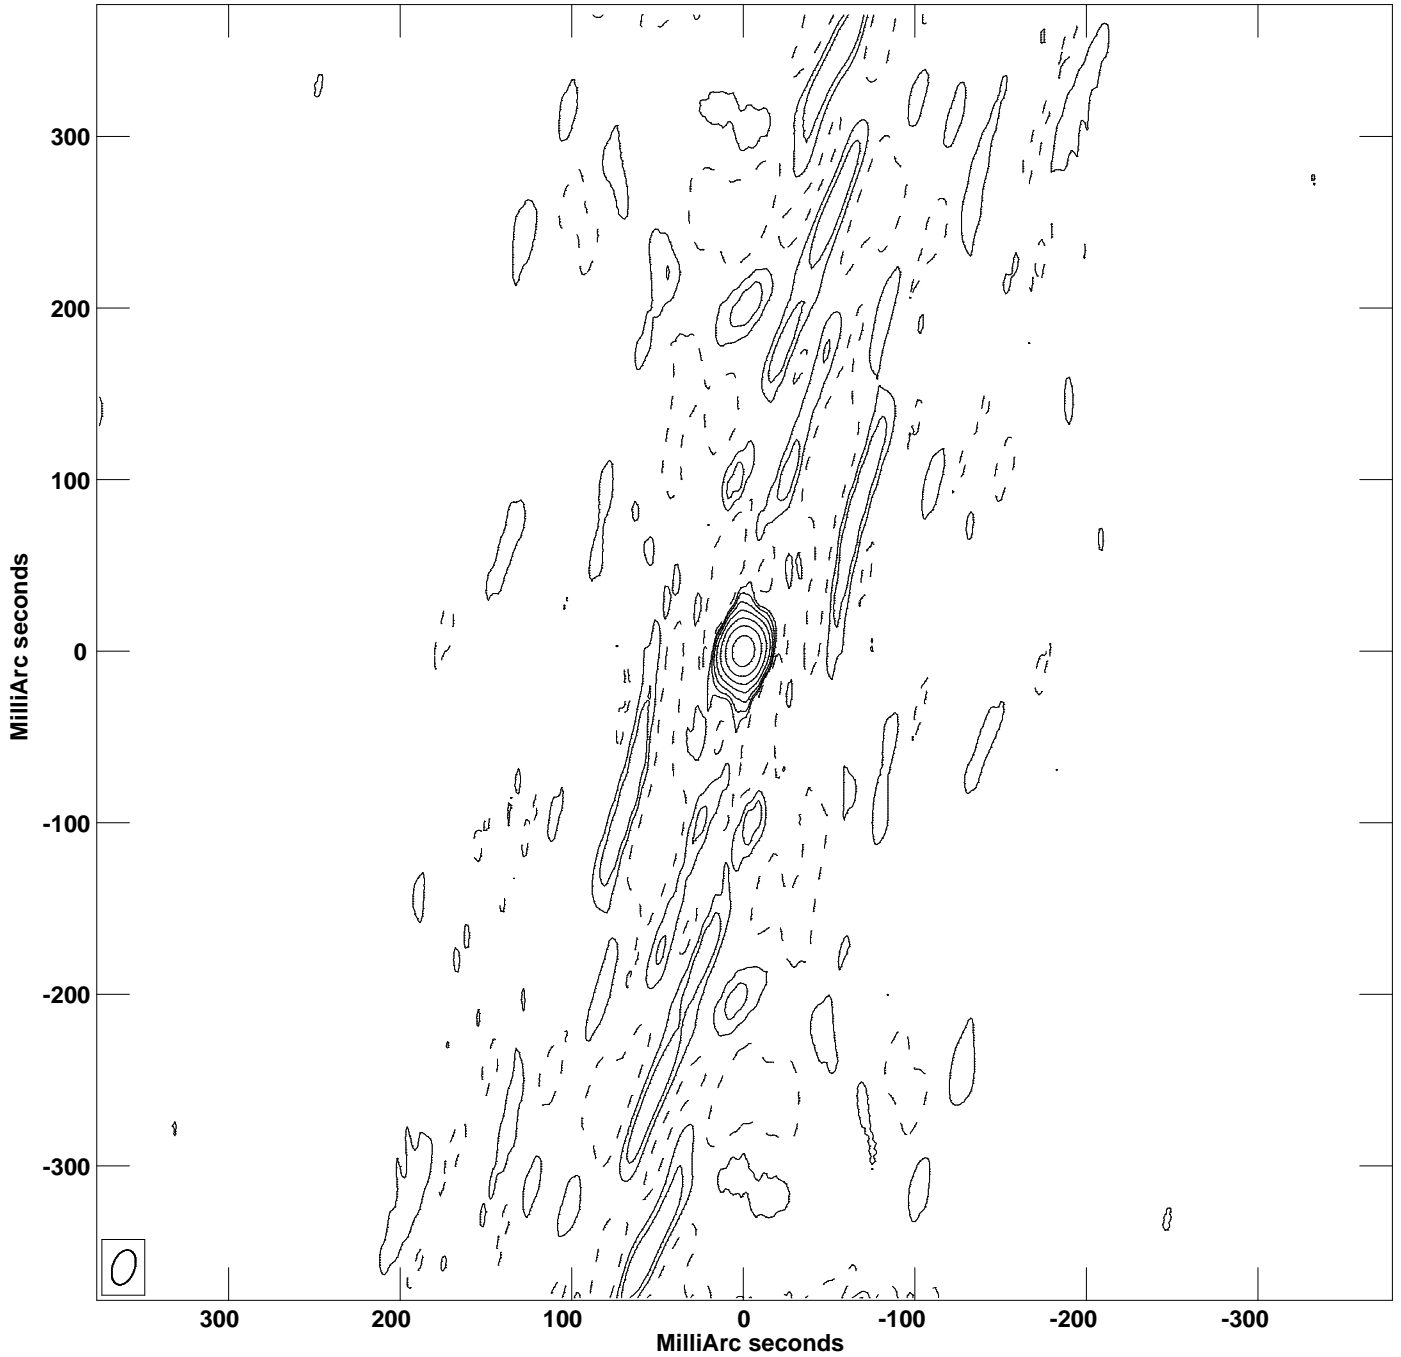

PLot file version 1 created 20-OCT-2021 15:10:27  
CONT: J1745-07 IPOL 1658.324 MHz J1745-0753.ICL001.1

Center at RA 17 45 27.1049471 DEC -07 53 03.947821  
Cont peak brightness = 7.2456E-01 JY/BEAM  
Levs = 7.246E-03 \* (-1.01, 1.008, 2.016, 4.033, 8.065, 16.13, 32.26,  
64.52)