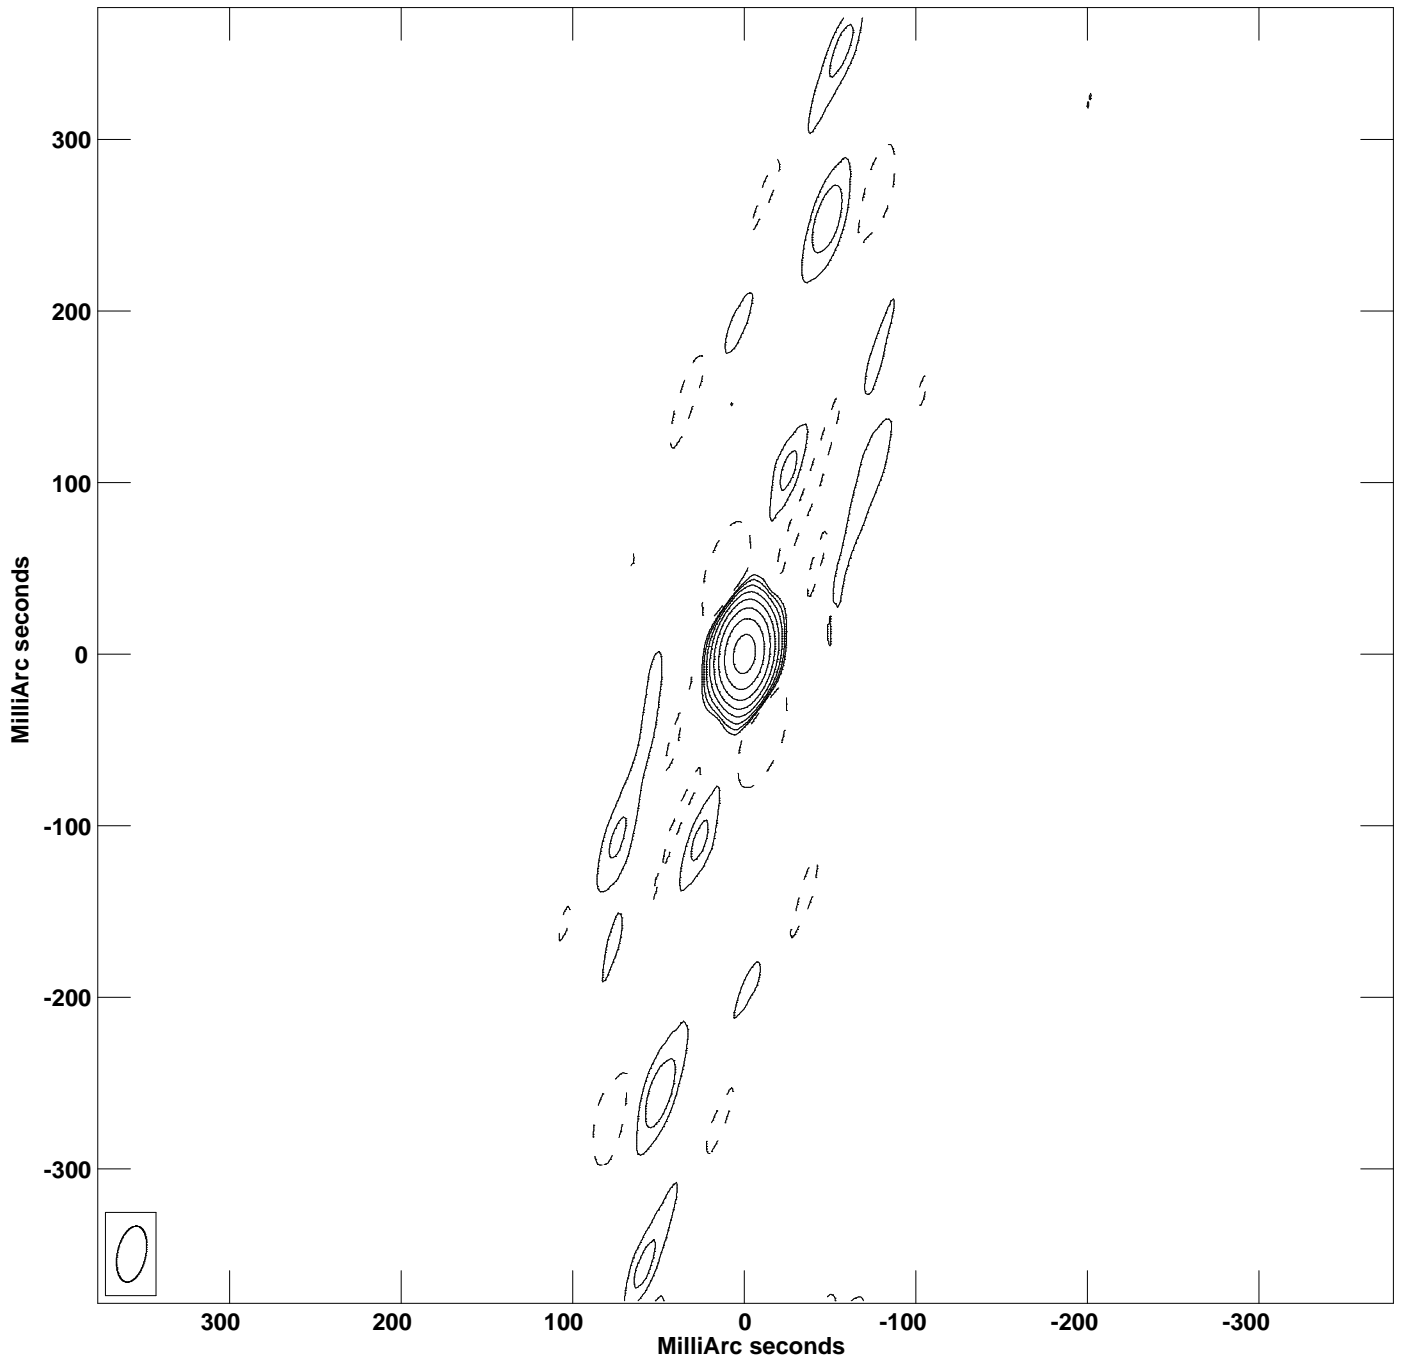

PLot file version 1 created 20-OCT-2021 15:11:02  
CONT: J1745-07 IPOL 1658.383 MHz J1745-0753.ICL001.3

Center at RA 17 45 27.1049471 DEC -07 53 03.947821  
Cont peak brightness = 8.0730E-01 JY/BEAM  
Levs = 8.073E-03 \* (-0.571, 0.571, 1.142, 2.284, 4.569, 9.138, 18.28,  
36.55, 73.10)